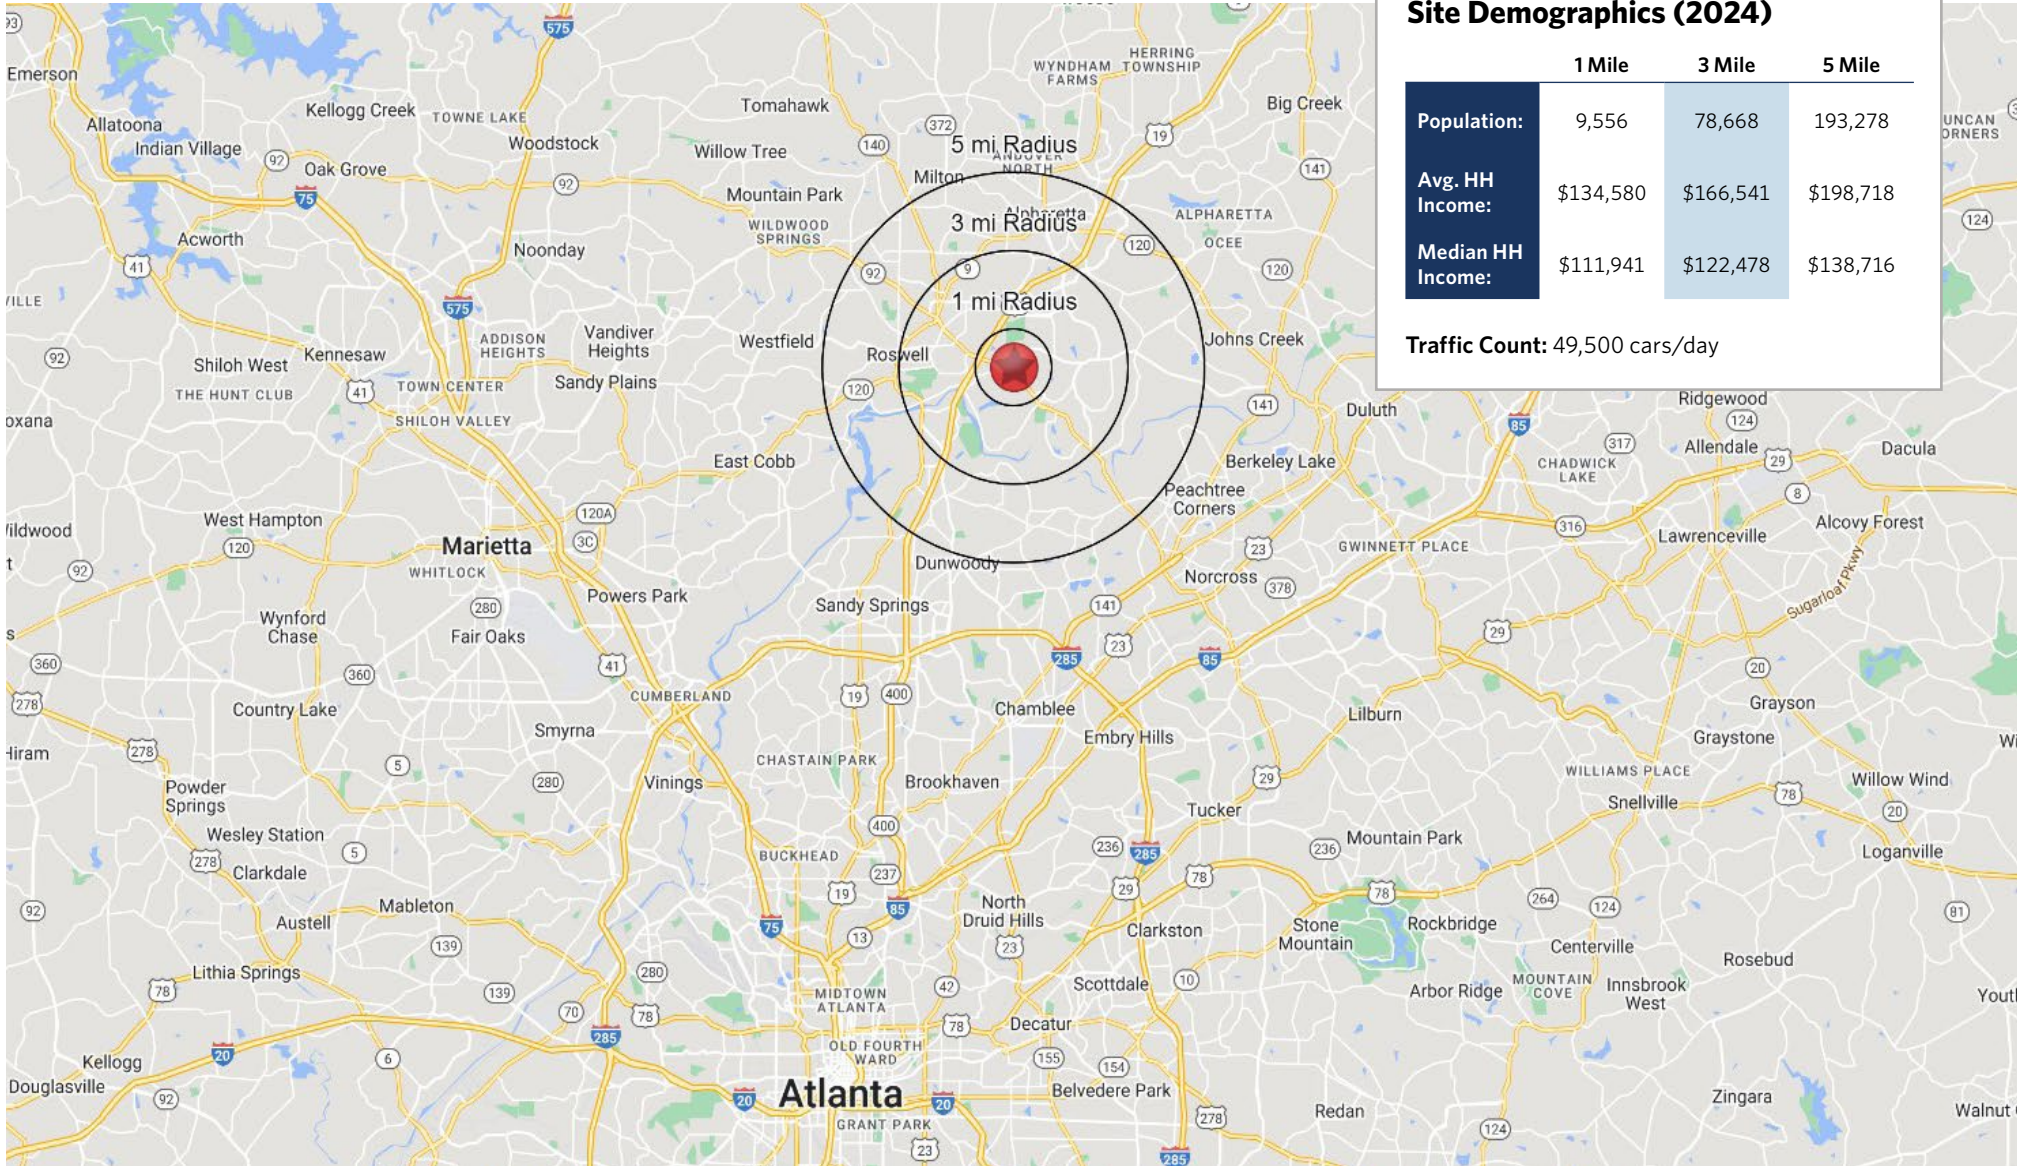

Total Square Feet: 82,029

For information:

Chris Rogers

E: crogers@sterlingorganization.com

P: 855-909-4012

ROSWELL MARKET CENTER

1580 Holcomb Bridge Road, Roswell, GA 30076

ROSWELL MARKET CENTER