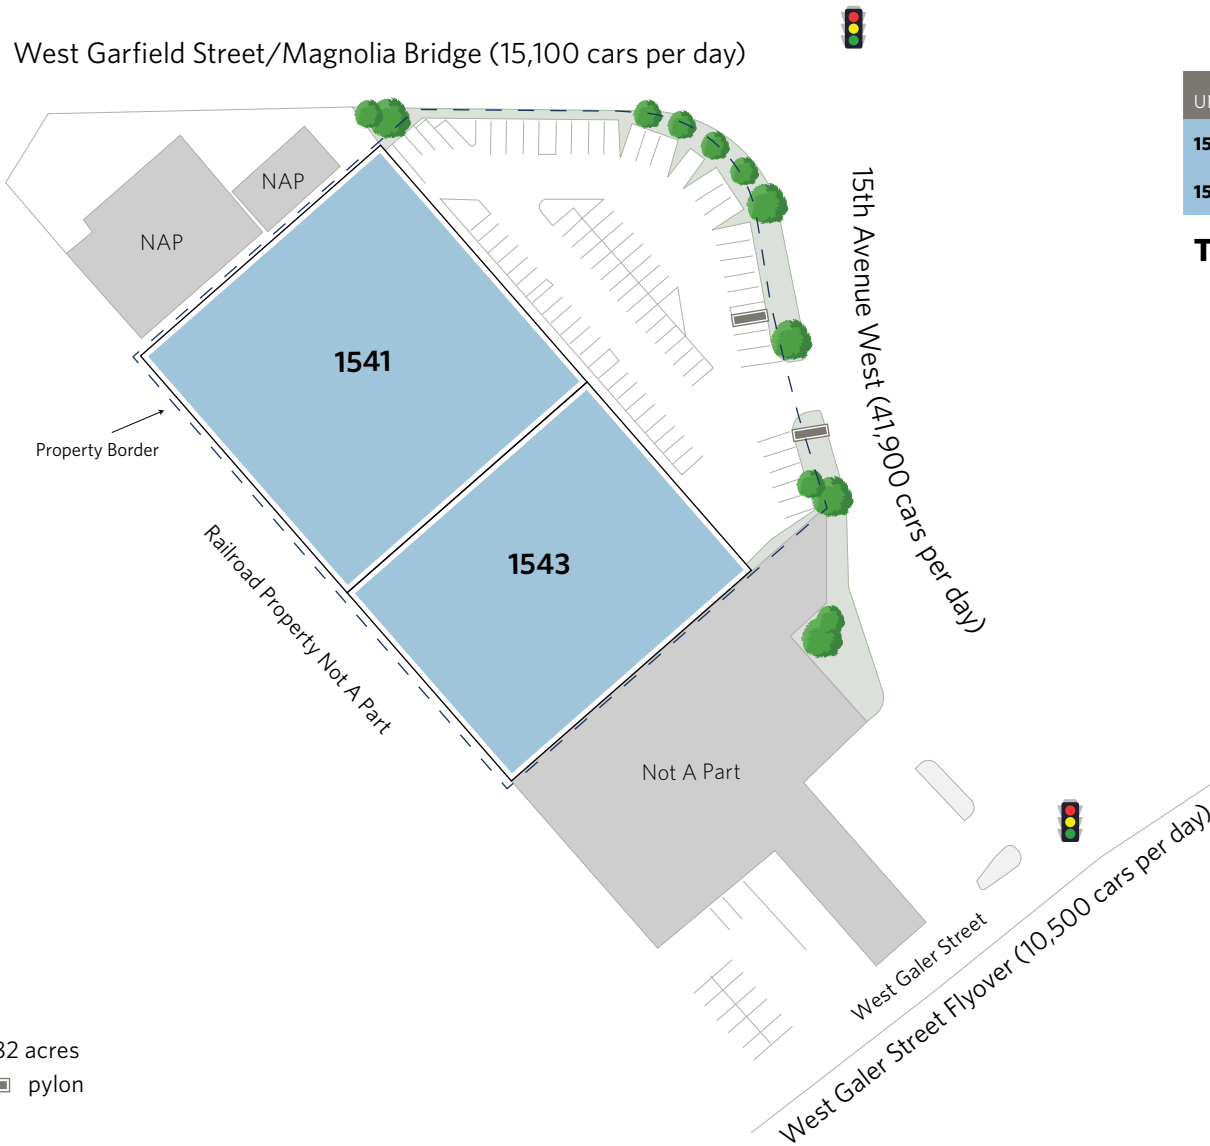

# ELLIOT PLAZA

1523-1541 15th Avenue West, Seattle, WA 98119

UNIT	TENANT	SQ. FT.
1541	Available	28,050
1543	Available	22,628

**Total Square Feet: 50,678**