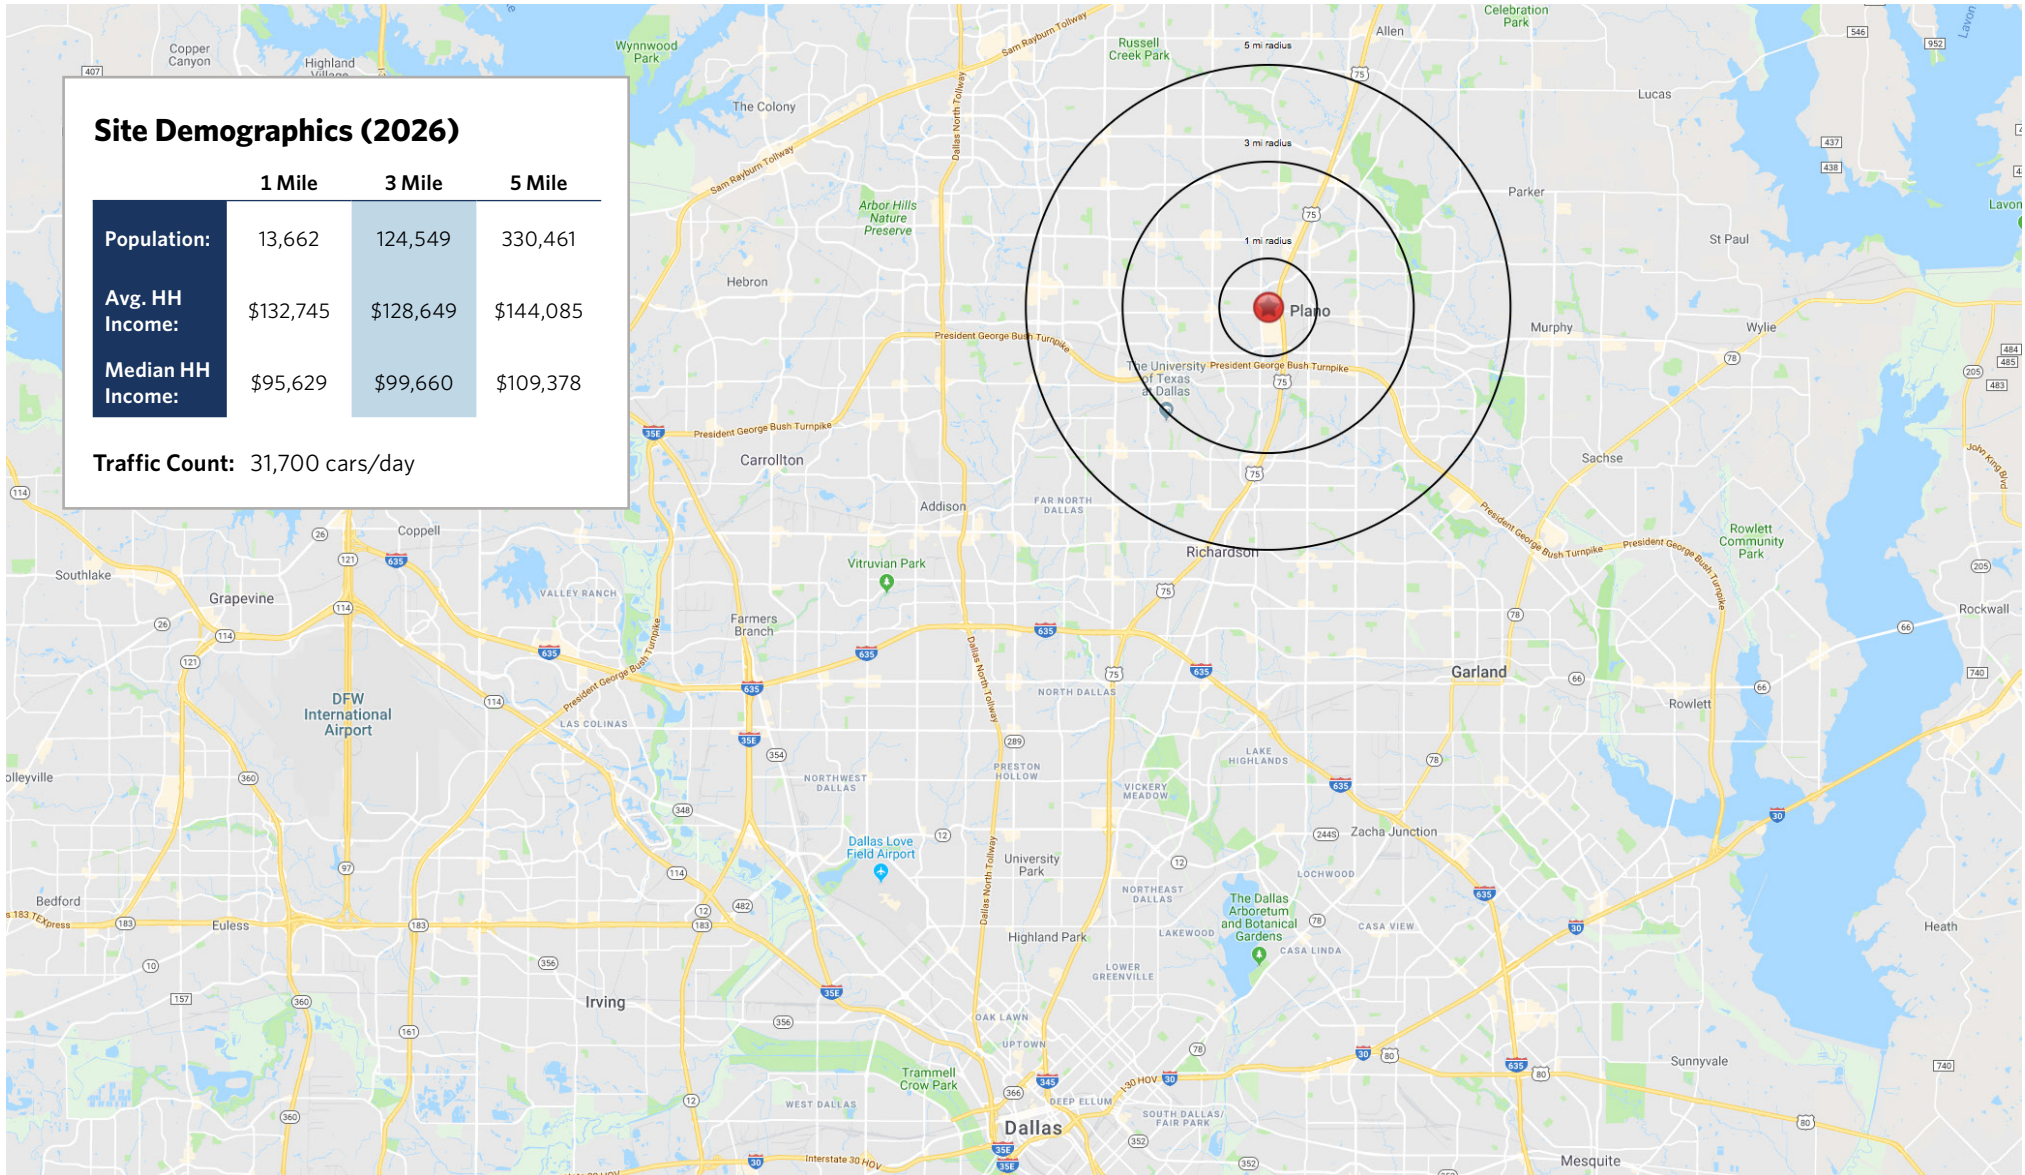

CREEKWALK VILLAGE

801 West 15th Street, Plano, TX 75075