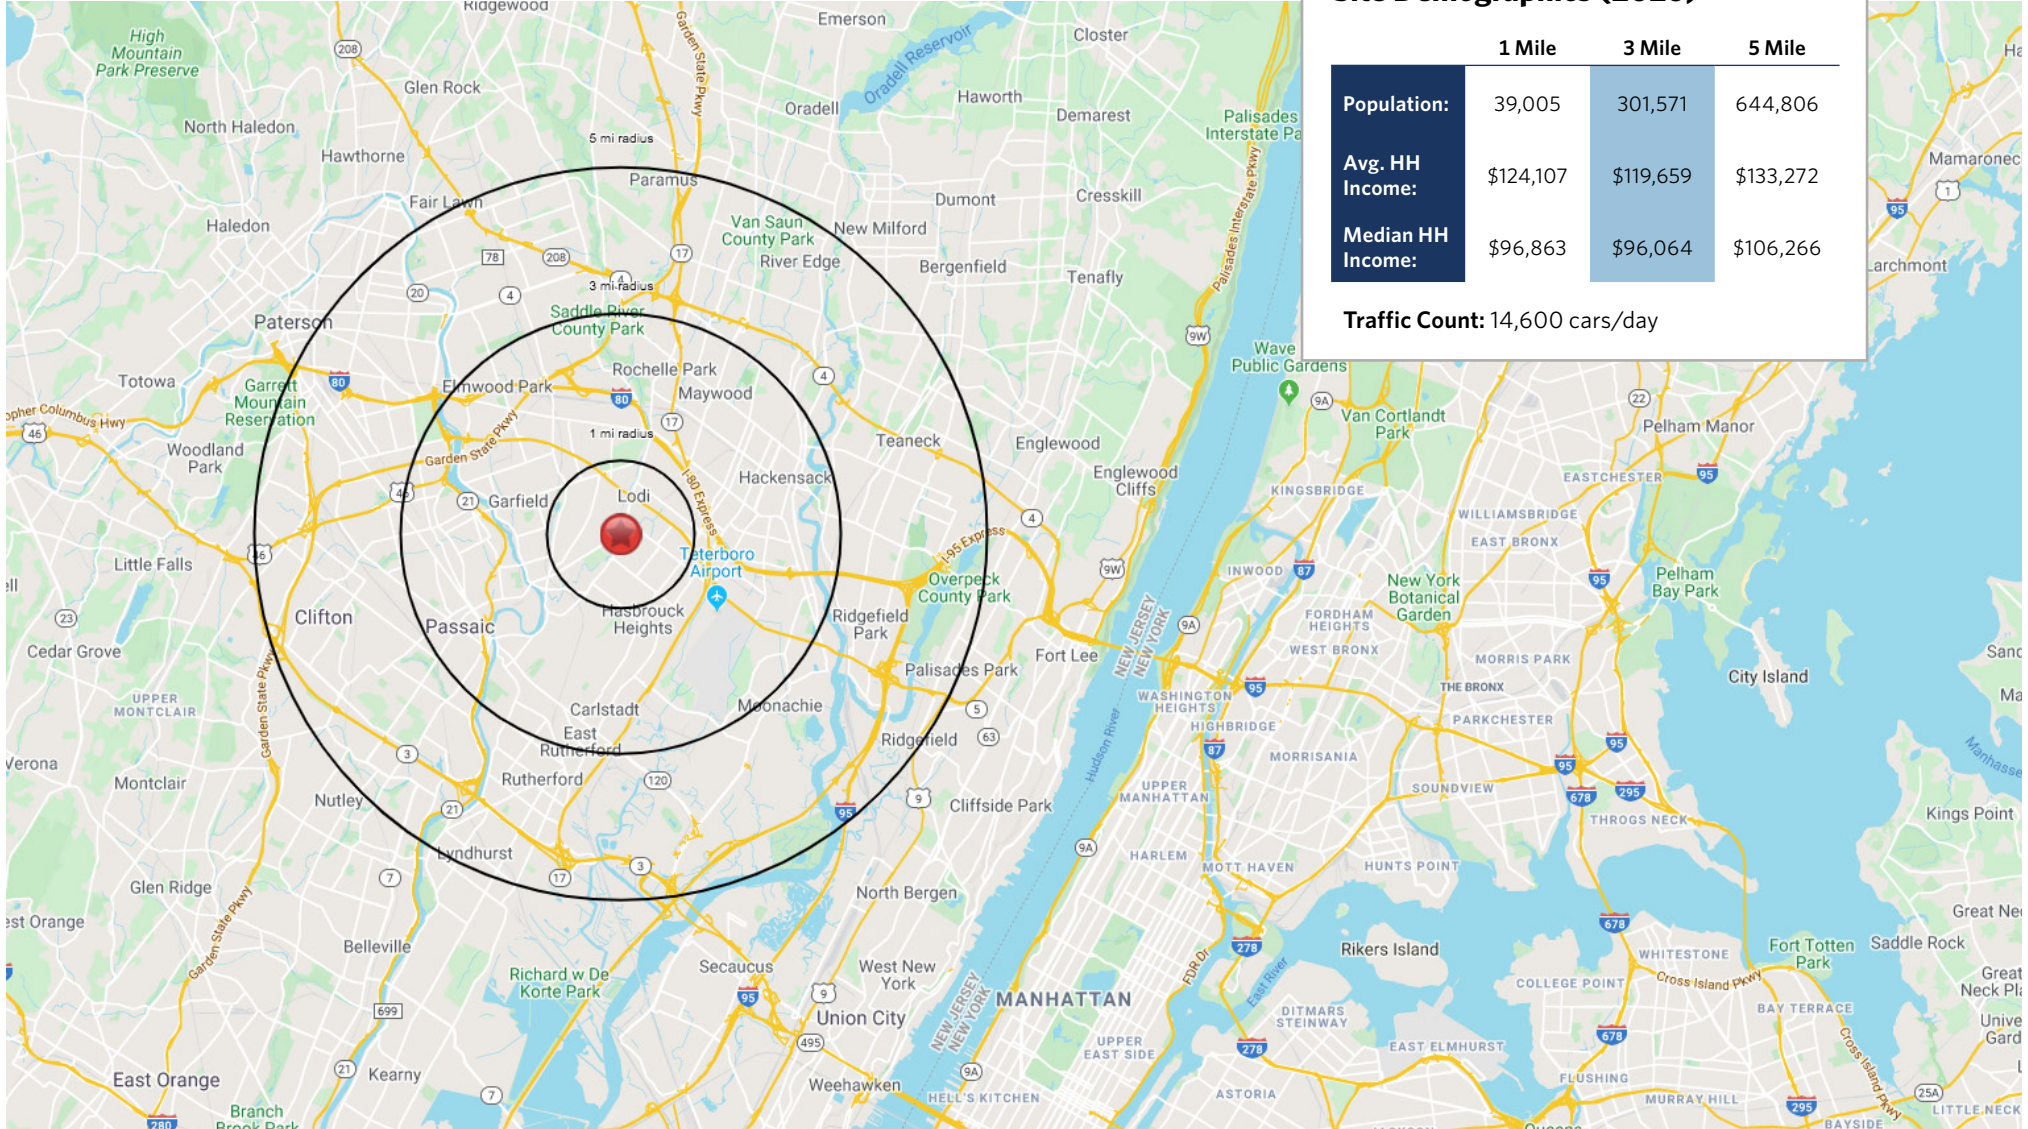

LODI MARKETPLACE

2-4 Memorial Drive, Lodi, NJ 07644

LODI MARKETPLACE

2-4 Memorial Drive, Lodi, NJ 07644

LODI MARKETPLACE

2-4 Memorial Drive, Lodi, NJ 07644

For information:

Deirdre Delaporte

Total Square Feet: 121,857

LODI MARKETPLACE

2-4 Memorial Drive, Lodi, NJ 07644

Site Demographics (2026)

	1 Mile	3 Mile	5 Mile
Population:	39,005	301,571	644,806
Avg. HH Income:	\$124,107	\$119,659	\$133,272
Median HH Income:	\$96,863	\$96,064	\$106,266

Traffic Count: 14,600 cars/day

LODI MARKETPLACE

2-4 Memorial Drive, Lodi, NJ 07644