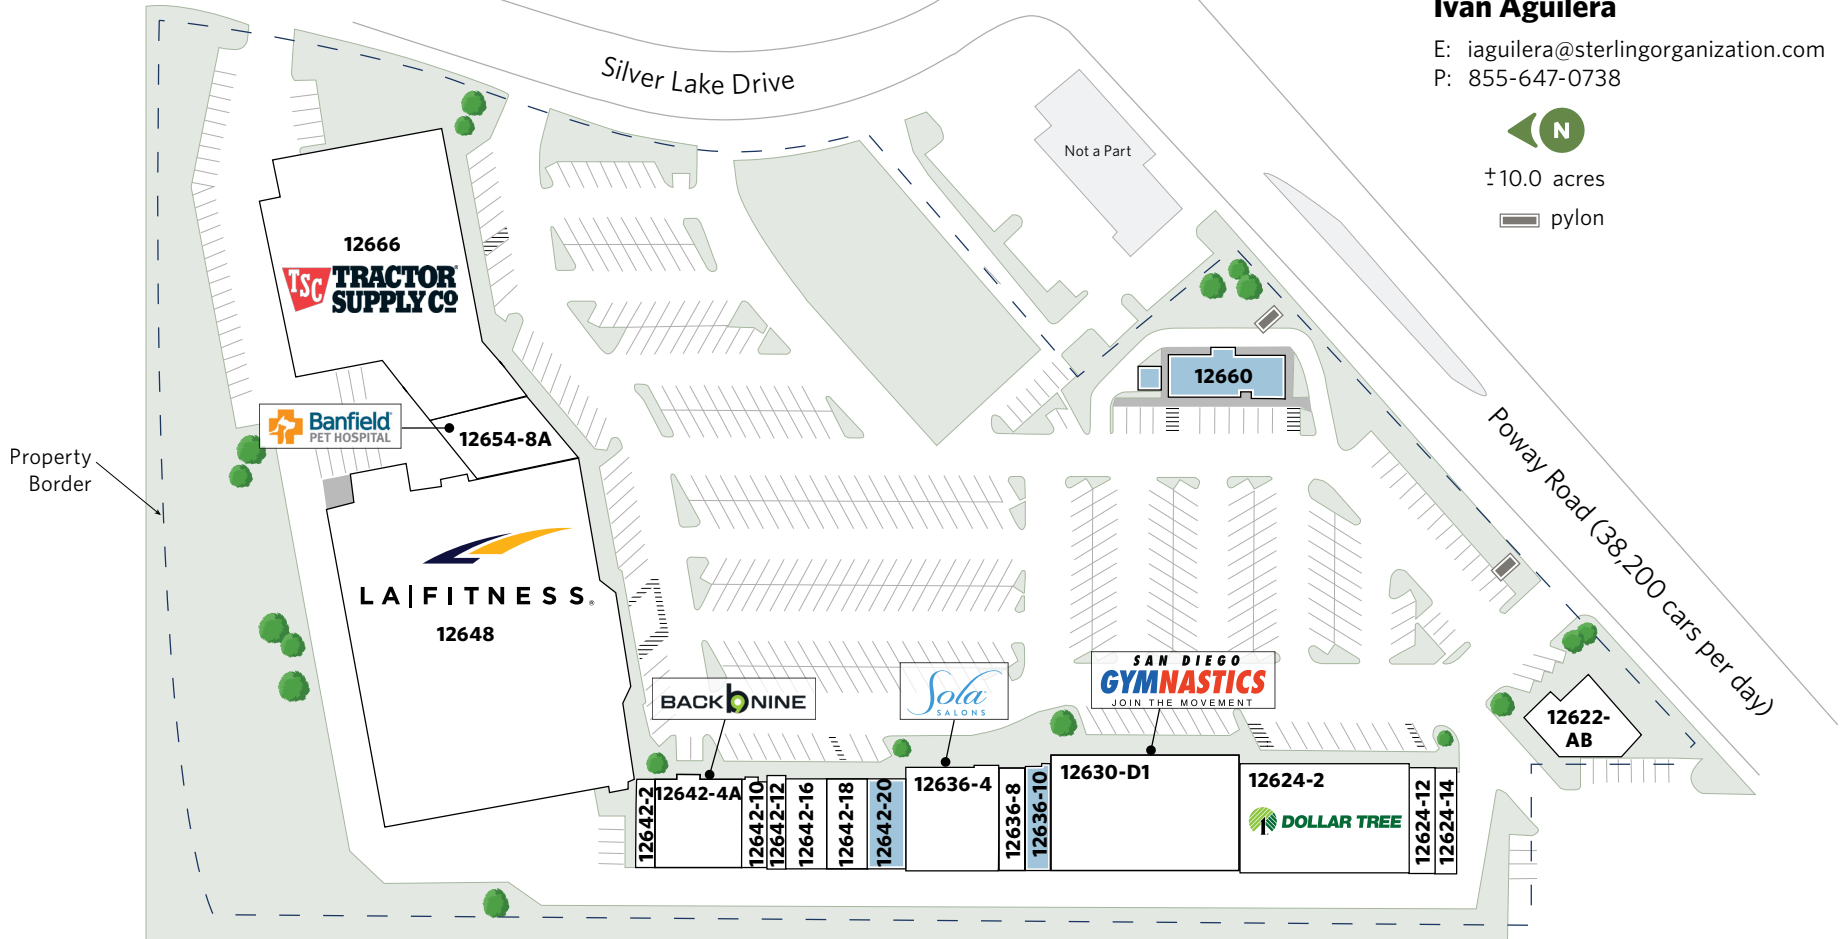

# POWAY CROSSINGS LEASING PLAN

12622-12666 Poway Road, Poway, CA 92064

For information:

Ivan Aguilera

E: [iaguilera@sterlingorganization.com](mailto:iaguilera@sterlingorganization.com)

P: 855-647-0738

UNIT	TENANT	SQ. FT.
12622-AB	Sushi Lounge	2,567
12624-14	Donutopolis	1,084
12624-12	Nel Forno Pasta & Pizza	1,188
12624-2	Dollar Tree	8,261
12630-D1	San Diego Gymnastics (Coming Soon)	10,320
<b>12636-10</b>	<b>Available</b>	<b>1,333</b>
12636-8	Namino Persian Cuisine	1,260

UNIT	TENANT	SQ. FT.
12636-4	Sola Salon Studios	4,493
<b>12642-20</b>	<b>Available</b>	<b>1,690</b>
12642-18	7 Spears Jiu Jitsu and 7 Spears Martial Arts	1,690
12642-16	Long Nails Lounge (Coming Soon)	1,768
12642-12	Natasha Dance Studio	844
12642-10	Pacific Barber Shop	845
12642-4A	The Back Nine (Coming Soon)	3,780

UNIT	TENANT	SQ. FT.
12642-2	Nutri Mart	800
12648	LA Fitness	40,567
12654-8A	Banfield Pet Hospital	3,162
12666	Tractor Supply Co.	22,833
<b>12660</b>	<b>Available</b>	<b>2,500</b>
<b>Total Square Feet:</b>		<b>110,985</b>