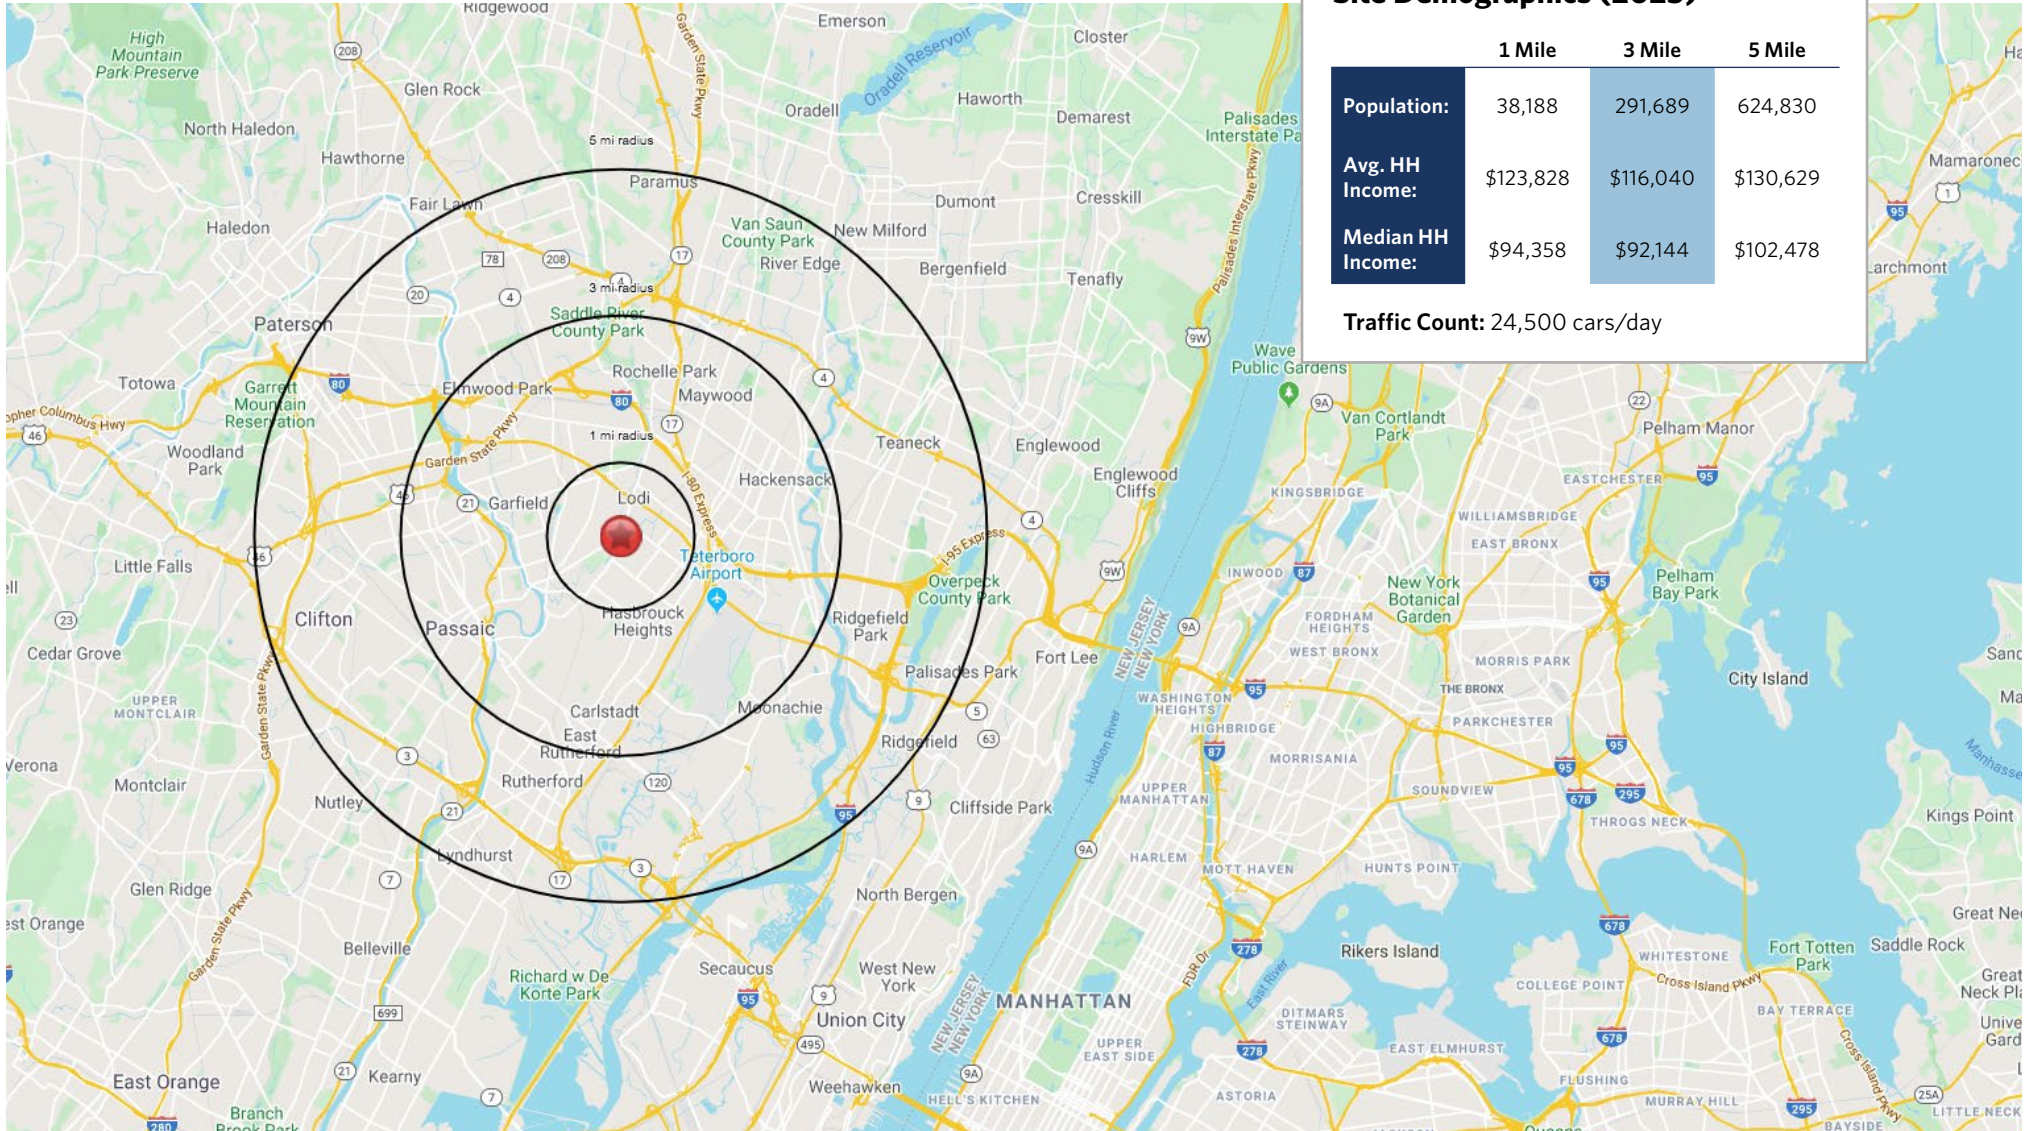

# LODI MARKETPLACE

2-4 Memorial Drive, Lodi, NJ 07644

□ NEW YORK CITY, NY

# LODI MARKETPLACE

2-4 Memorial Drive, Lodi, NJ 07644

## Site Demographics (2025)

	1 Mile	3 Mile	5 Mile
<b>Population:</b>	38,188	291,689	624,830
<b>Avg. HH Income:</b>	\$123,828	\$116,040	\$130,629
<b>Median HH Income:</b>	\$94,358	\$92,144	\$102,478

**Traffic Count:** 24,500 cars/day