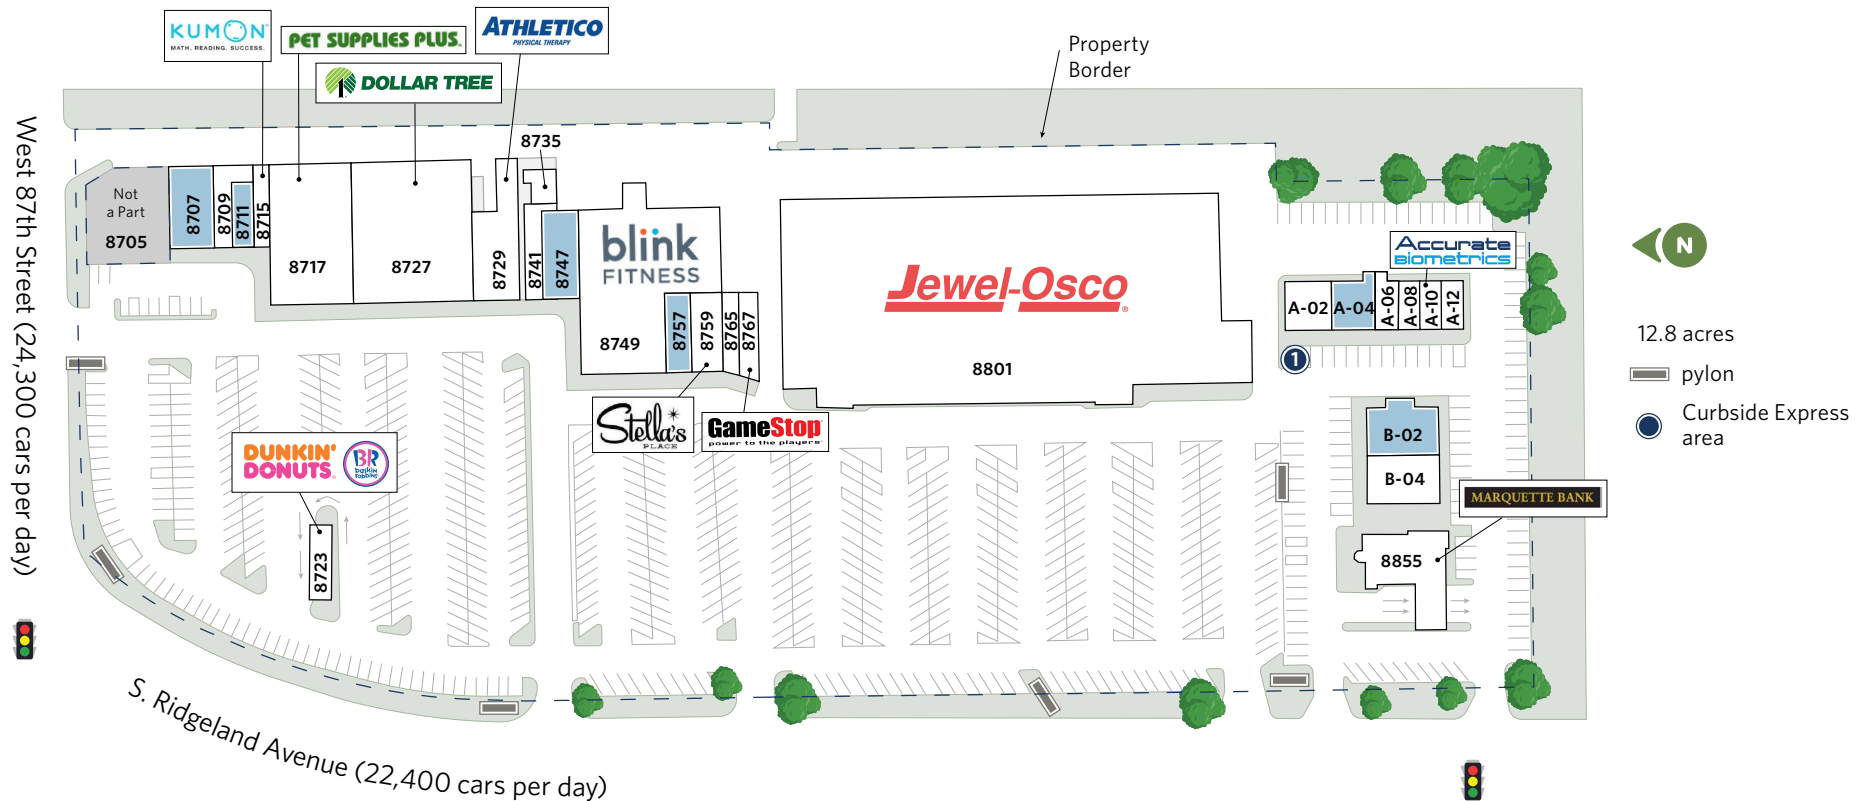

Luke Sementa

E: lsementa@sterlingorganization.com

P: 855-505-7239

UNIT	TENANT	SQ. FT.
A-02	China Wok	1,580
A-04	Available	1,580
A-06	Illinois Safety (Coming Soon)	790
A-08	Beverly's Dog Grooming	790
A-10	Accurate Biometrics	790
A-12	Mary's Salon	790
B-02	Available	2,500

UNIT	TENANT	SQ. FT.
B-04	Family Dental Care	2,500
8801	Jewel Osco	64,684
8855	Marquette Bank	7,256
8705	Les Bros Restaurant (NAP)	-
8707	Available	2,450
8709	OP Nail Salon	1,475
8711	Available	600

UNIT	TENANT	SQ. FT.
8715	Kumon	1,242
8717	Pet Supplies Plus	8,400
8723	Dunkin Donuts	1,214
8727	Dollar Tree	12,000
8729	Athletico	3,842
8735	Ridgeland Donuts	500
8741	Ramallah Jewelry	1,440

UNIT	TENANT	SQ. FT.
8747	Available	2,230
8749	Blink Fitness	13,551
8757	Available	1,514
8759	Stella's Place	1,973
8765	State Road Tobacco	952
8767	GameStop	1,200
Total Square Feet:		137,843

STATE ROAD PLAZA

Traffic Count: 46,700 cars/day

Distance from Freeway: 0.7 miles

STATE ROAD PLAZA

8707-8767, 8801, 8821-8841, 8855 S. Ridgeland Avenue, Oak Lawn, IL 60453.