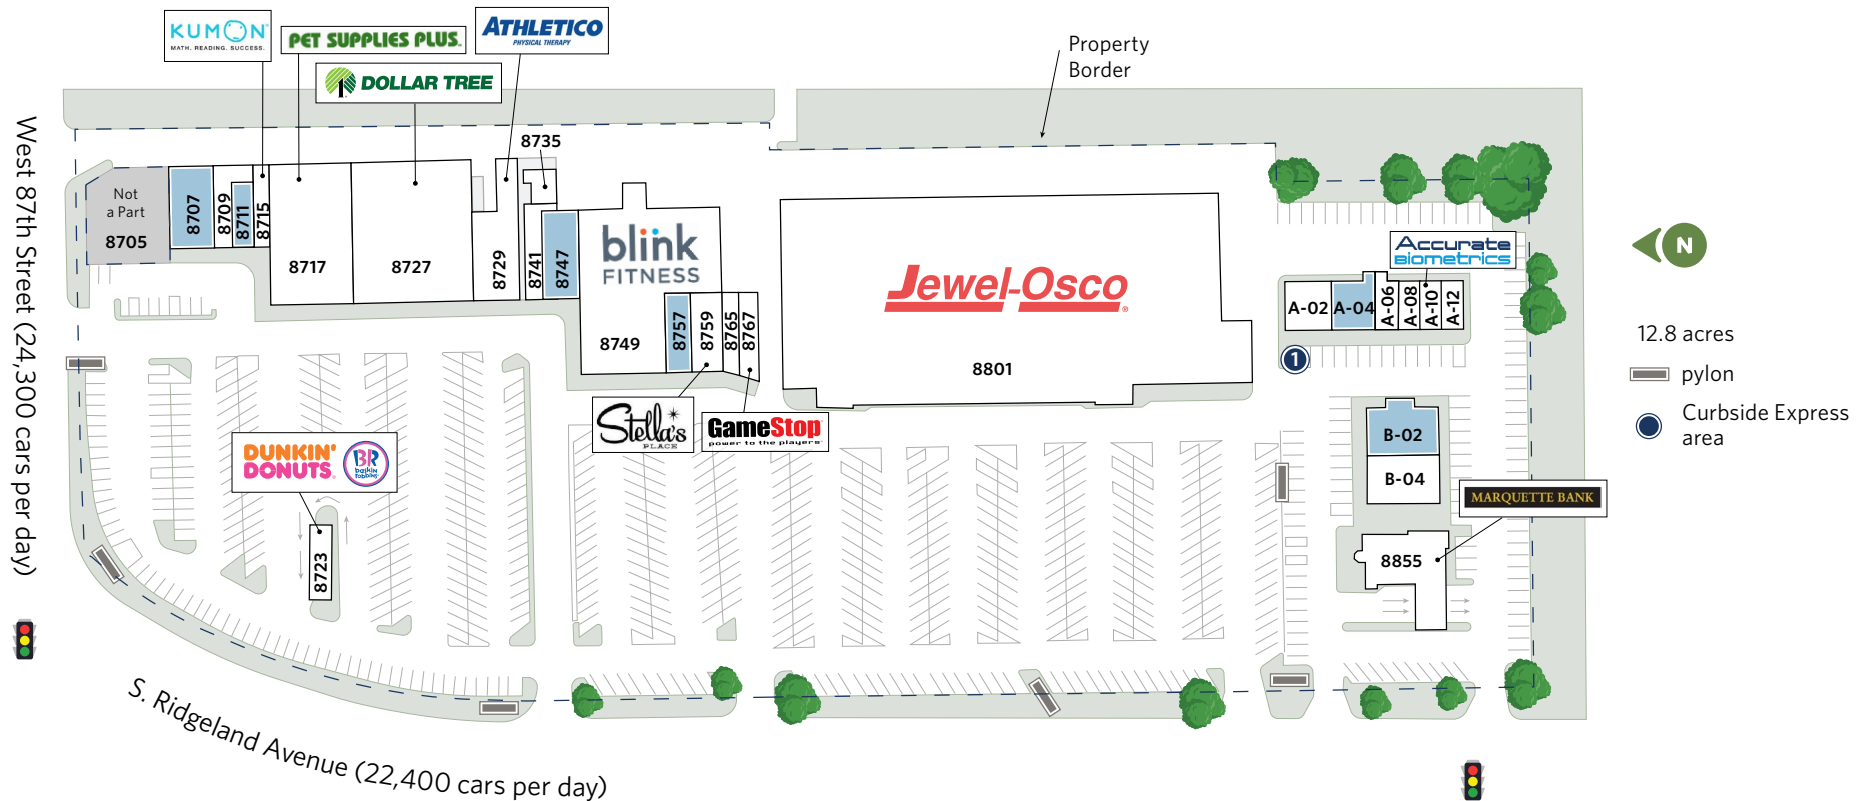

STATE ROAD PLAZA

8707-8767, 8801, 8821-8841, 8855 S. Ridgeland Avenue, Oak Lawn, IL 60453

For information:

Luke Sementa

E: lsementa@sterlingorganization.com

P: 855-505-7239

UNIT	TENANT	SQ. FT.
A-02	China Wok	1,580
A-04	Available	1,580
A-06	Illinois Safety (Coming Soon)	790
A-08	Beverly's Dog Grooming	790
A-10	Accurate Biometrics	790
A-12	Mary's Salon	790
B-02	Available	2,500

UNIT	TENANT	SQ. FT.
B-04	Family Dental Care	2,500
8801	Jewel Osco	64,684
8855	Marquette Bank	7,256
8705	Les Bros Restaurant (NAP)	-
8707	Available	2,450
8709	OP Nail Salon	1,475
8711	Available	600

UNIT	TENANT	SQ. FT.
8715	Kumon	1,242
8717	Pet Supplies Plus	8,400
8723	Dunkin Donuts	1,214
8727	Dollar Tree	12,000
8729	Athletico	3,842
8735	Ridgeland Donuts	500
8741	Ramallah Jewelry	1,440

UNIT	TENANT	SQ. FT.
8747	Available	2,230
8749	Blink Fitness	13,551
8757	Available	1,514
8759	Stella's Place	1,973
8765	State Road Tobacco	952
8767	GameStop	1,200
Total Square Feet:		137,843