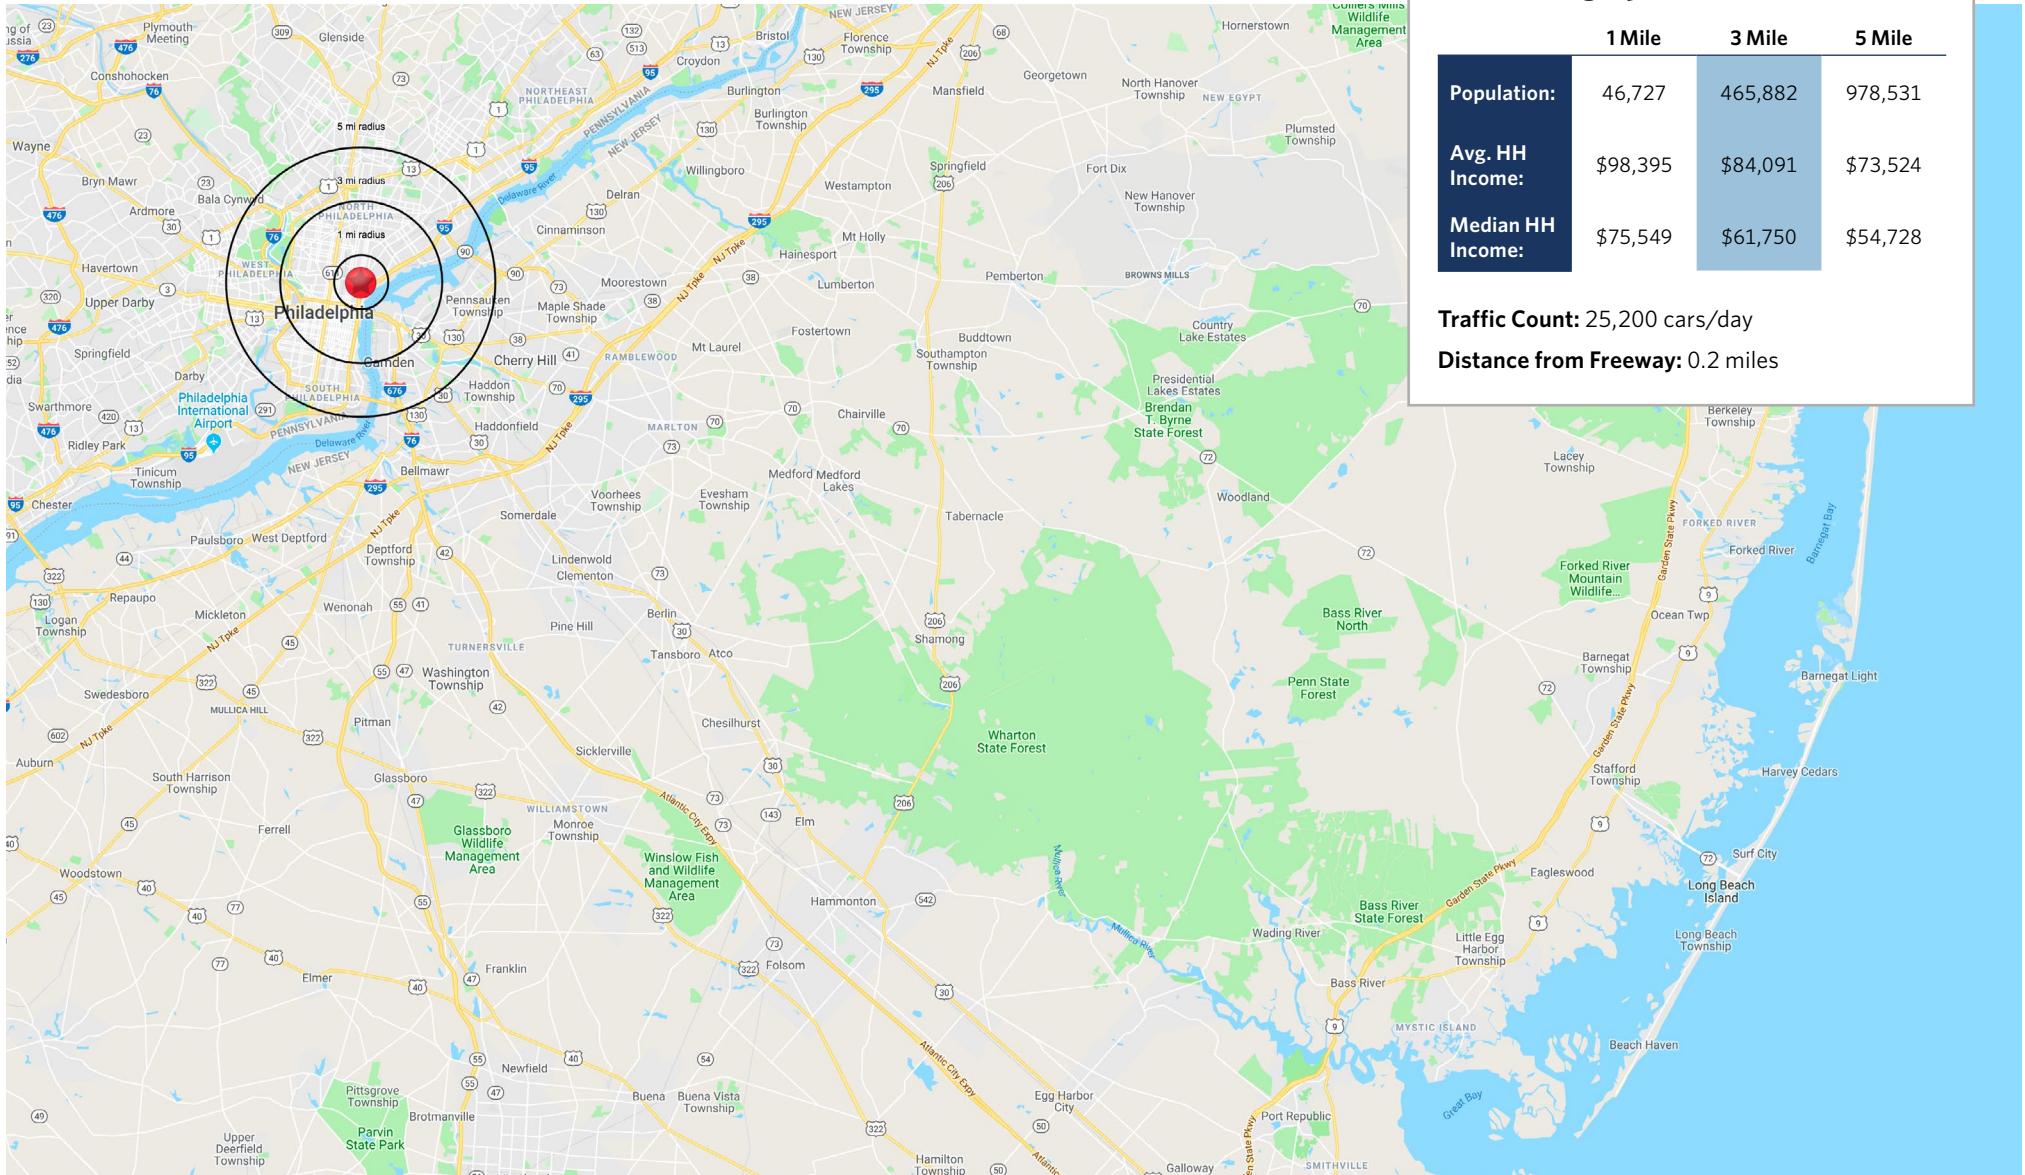

Site Demographics (2023)

	1 Mile	3 Mile	5 Mile
Population:	46,727	465,882	978,531
Avg. HH Income:	\$98,395	\$84,091	\$73,524
Median HH Income:	\$75,549	\$61,750	\$54,728

Traffic Count: 25,200 cars/day

Distance from Freeway: 0.2 miles