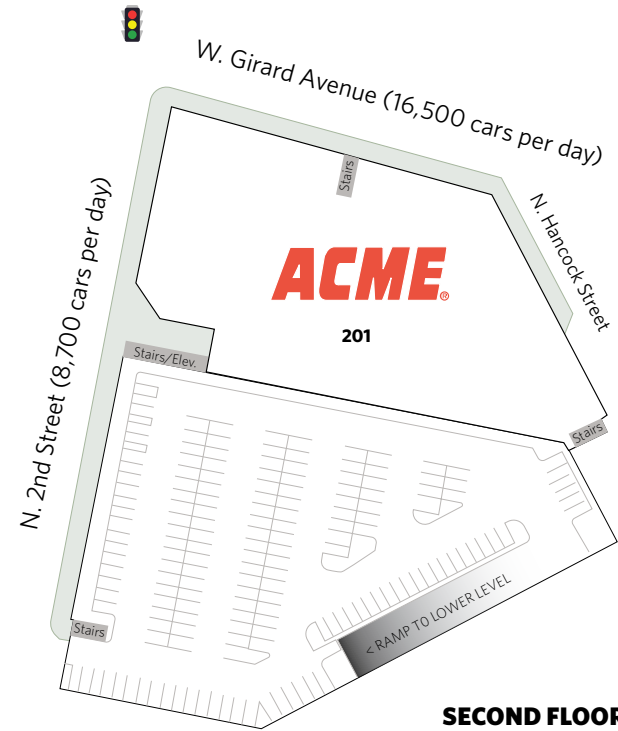

PHILADELPHIA, PA

SHOPS AT SCHMIDT'S

180 W. Girard Avenue, Philadelphia, PA 19123

PHILADELPHIA, PA

SHOPS AT SCHMIDT'S

180 W. Girard Avenue, Philadelphia, PA 19123

For information: **Kyle Irwin**

E: kirwin@sterlingorganization.com

P: 855-384-6474

April 2024

SHOPS AT SCHMIDT'S LEASING PLAN

180 W. Girard Avenue, Philadelphia, PA 19123

For information:

Kyle Irwin

E: kirwin@sterlingorganization.com

P: 855-384-6474

GROUND FLOOR

SECOND FLOOR

UNIT	TENANT	SQ. FT.
101	ATI Physical Therapy	2,979
102A	Veterinary Emergency Group	5,531
102B	Available	2,434
104	Solidcore	2,441
105	Trend Eye Care	1,876
106A	The Shake Seafood	3,999

UNIT	TENANT	SQ. FT.
106B	WSFS Bank	1,836
107	Available	4,497
108	American Family Care	3,131
109	Fine Wine and Good Spirits	12,325
201	ACME	51,000

Total Square Feet: 92,049

SHOPS AT SCHMIDT'S

180 W. Girard Avenue, Philadelphia, PA 19123