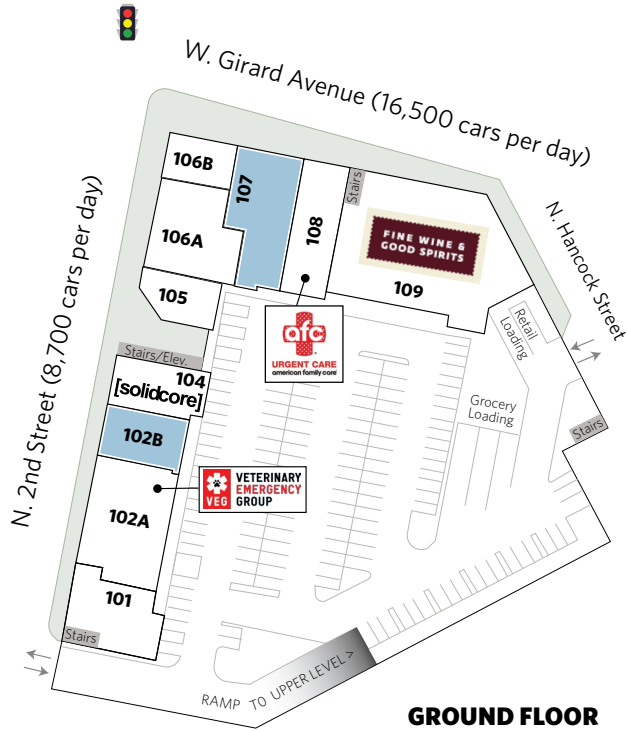

PHILADELPHIA, PA

SHOPS AT SCHMIDT'S

180 W. Girard Avenue, Philadelphia, PA 19123

PHILADELPHIA, PA

SHOPS AT SCHMIDT'S

180 W. Girard Avenue, Philadelphia, PA 19123

For information: **Kyle Irwin**

E: kirwin@sterlingorganization.com

P: 855-384-6474

April 2024

SHOPS AT SCHMIDT'S LEASING PLAN

180 W. Girard Avenue, Philadelphia, PA 19123

For information:

Kyle Irwin

E: kirwin@sterlingorganization.com

P: 855-384-6474

GROUND FLOOR

SECOND FLOOR

UNIT	TENANT	SQ. FT.
101	ATI Physical Therapy	2,979
102A	Veterinary Emergency Group	5,531
102B	Available	2,434
104	Solidcore	2,441
105	Trend Eye Care	1,876
106A	The Shake Seafood	3,999

UNIT	TENANT	SQ. FT.
106B	WSFS Bank	1,836
107	Available	4,497
108	American Family Care	3,131
109	Fine Wine and Good Spirits	12,325
201	ACME	51,000

Total Square Feet: 92,049

SHOPS AT SCHMIDT'S

180 W. Girard Avenue, Philadelphia, PA 19123