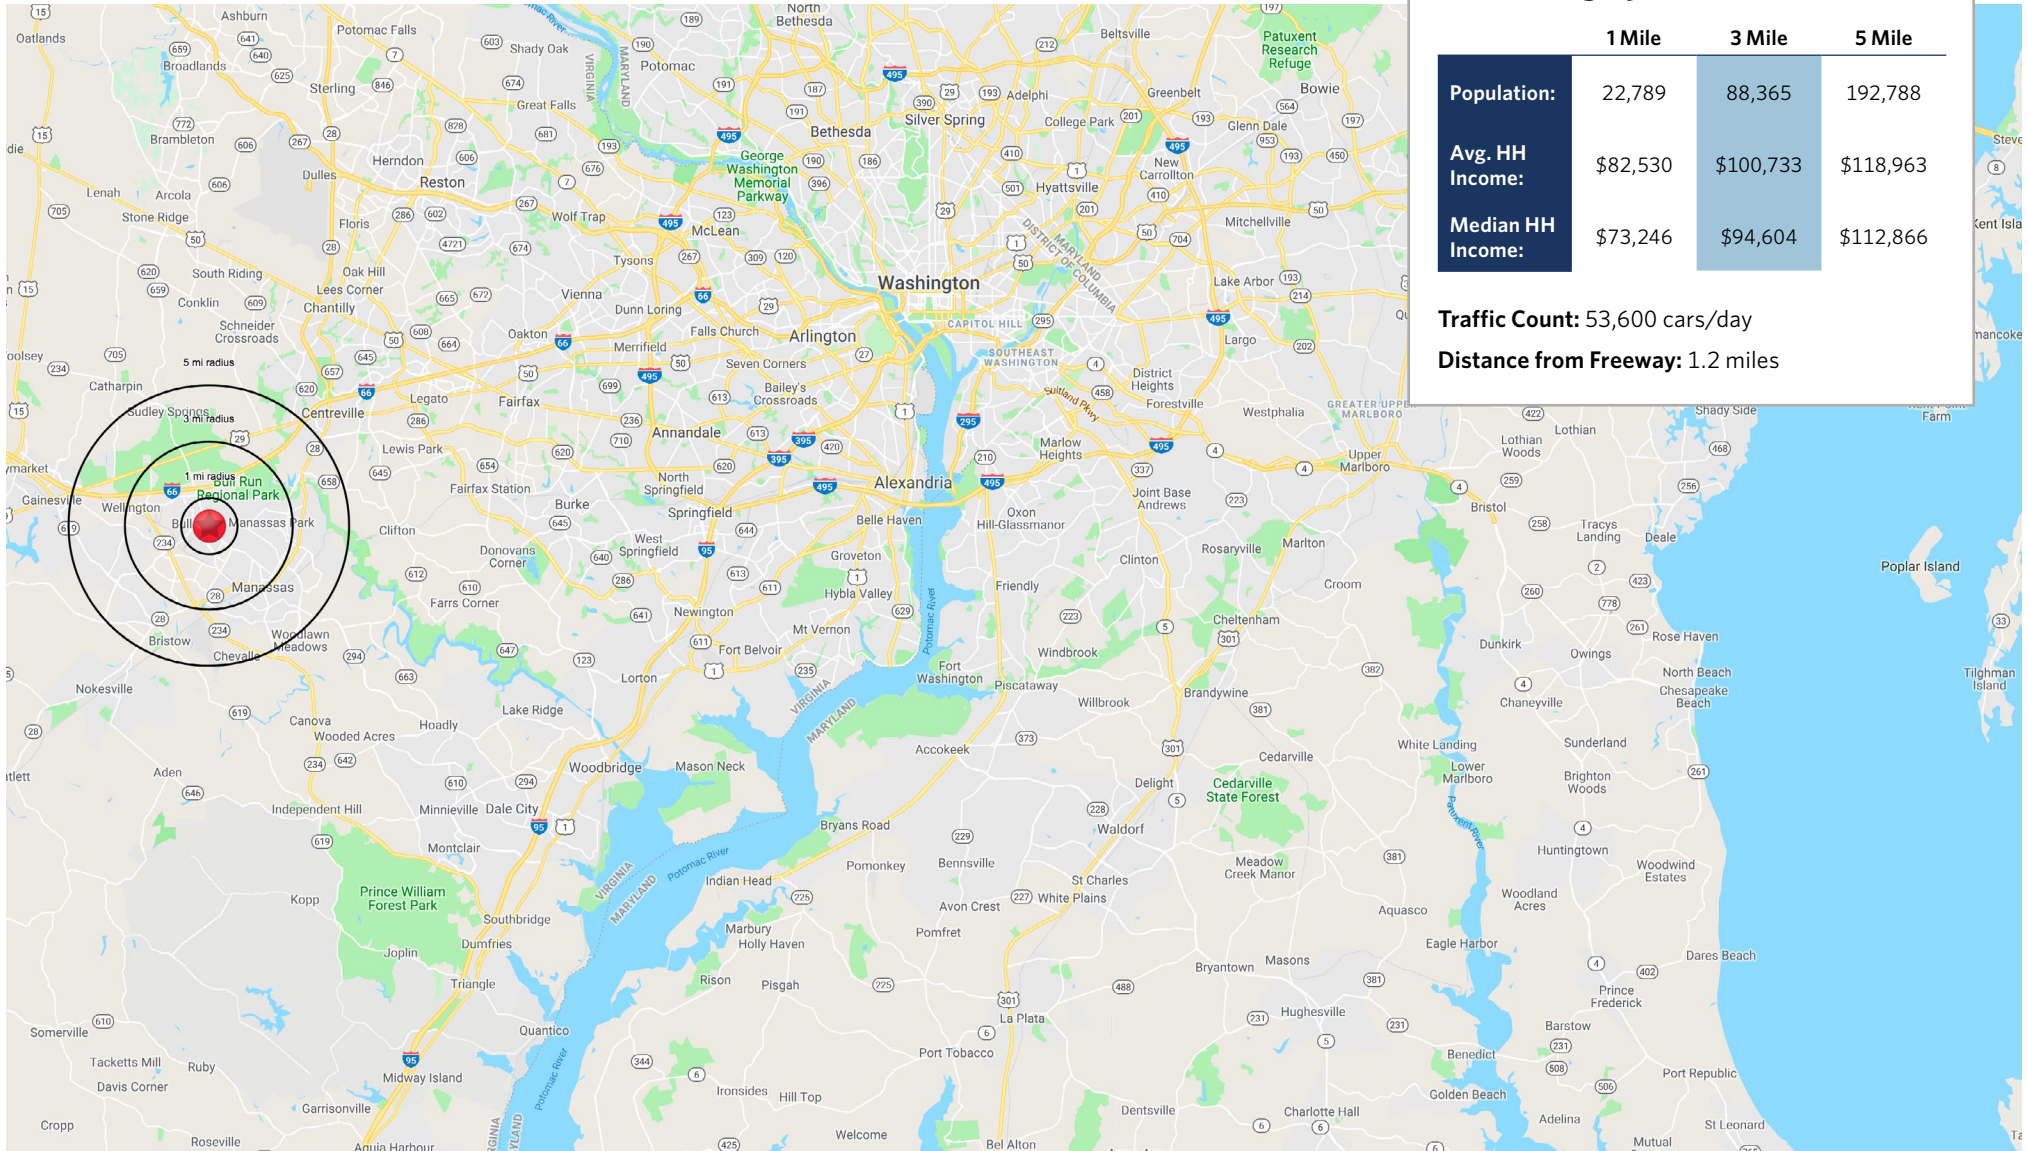

## Site Demographics (2023)

|                          | 1 Mile   | 3 Mile    | 5 Mile    |
|--------------------------|----------|-----------|-----------|
| <b>Population:</b>       | 22,789   | 88,365    | 192,788   |
| <b>Avg. HH Income:</b>   | \$82,530 | \$100,733 | \$118,963 |
| <b>Median HH Income:</b> | \$73,246 | \$94,604  | \$112,866 |

**Traffic Count:** 53,600 cars/day

**Distance from Freeway:** 1.2 miles