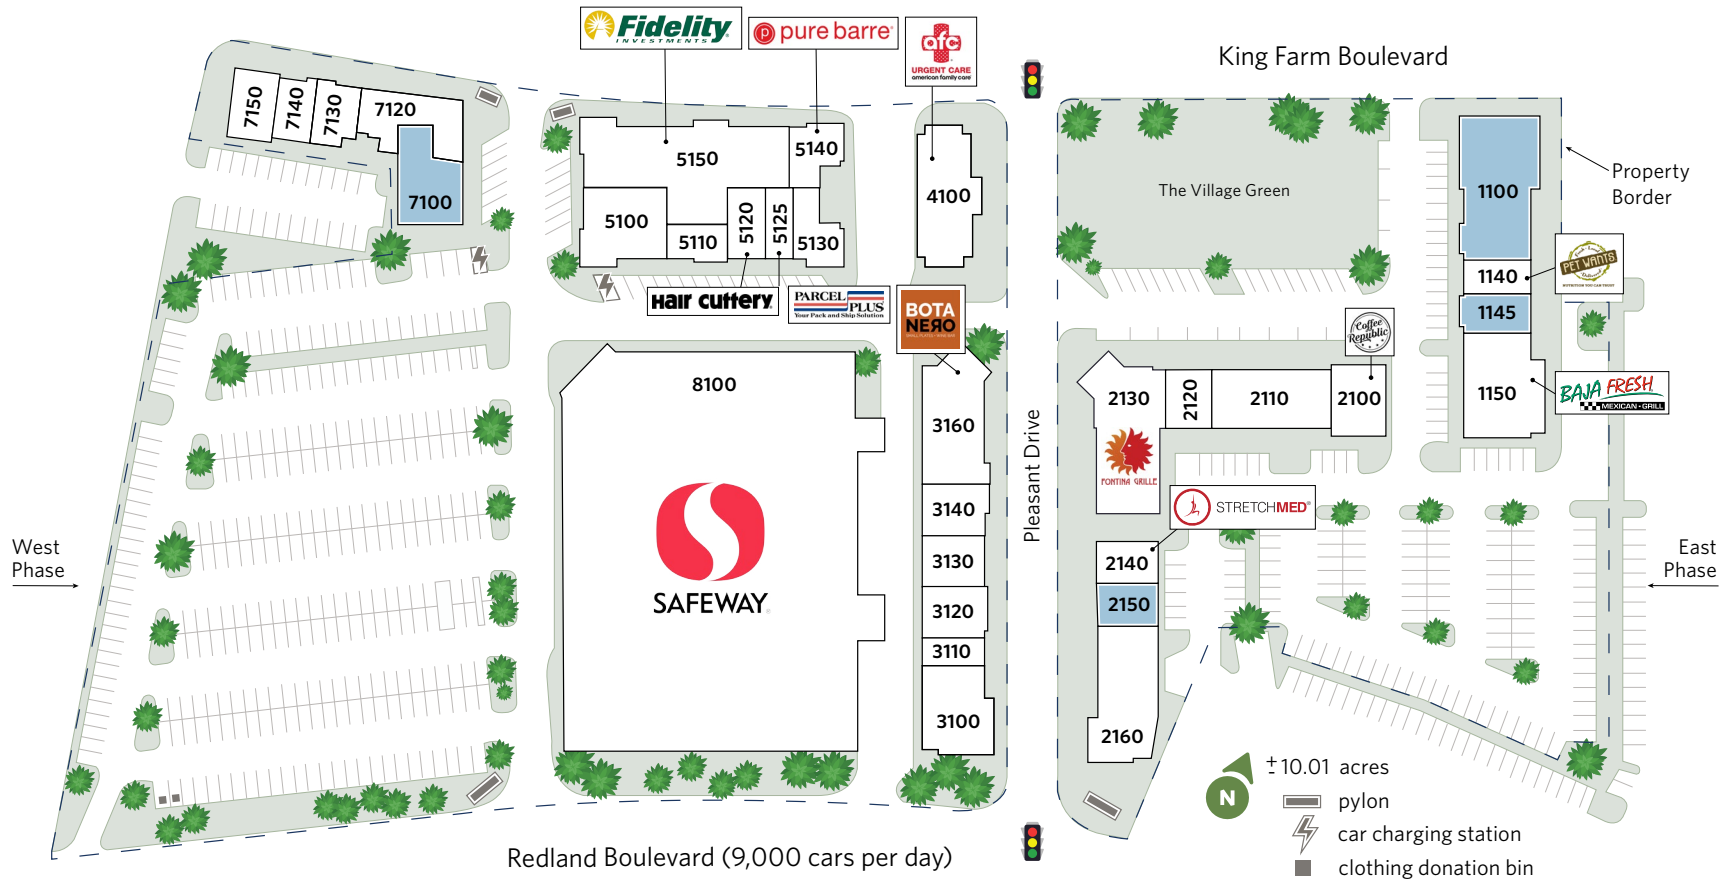

March 2026

KING FARM VILLAGE CENTER

302-404 King Farm Blvd., Rockville, MD 20850

For information:

Deirdre Delaporte

E: ddelaporte@sterlingorganization.com
P: 855-982-1213

UNIT	TENANT	SQ. FT.	UNIT	TENANT	SQ. FT.	UNIT	TENANT	SQ. FT.	UNIT	TENANT	SQ. FT.
1100	Available	4,010	2140	StretchMed	1,226	3160	Botanero	3,308	5150	Fidelity Investments	6,091
1140	Pet Wants	1,062	2150	Available	1,500	4100	AFC Urgent Care	3,182	7100	Available	2,467
1145	Available	1,004	2160	State of the Art Dental Group	3,693	5100	King Farm Beer & Wine Market	3,632	7120	Alloy Personal Training	2,194
1150	Baja Fresh Mexican Grill	3,112	3100	Aether Aesthetics	1,864	5110	King Farm Cleaners	992	7130	Don Chicken	1,336
2100	Coffee Republic	1,465	3110	CPR Cell Phone Repair	850	5120	Hair Cuttery	1,304	7140	Healing Hands PREP	1,040
2110	Enclave Coworking	3,481	3120	Ming Chinese Restaurant	1,000	5125	Parcel Plus	1,083	7150	Woolwinders A Knitting Salon	1,066
2120	L'or Hair	1,353	3130	The Spa K	1,670	5130	Nagoya Sushi	1,500	8100	Safeway	53,754
2130	Fontina Grille	4,414	3140	Kicks Karate	1,902	5140	Pure Barre	1,599	Total Square Feet:		118,154

KING FARM VILLAGE CENTER

302-404 King Farm Blvd., Rockville, MD 20850

Site Demographics (2025)

	1 Mile	3 Mile	5 Mile
Population:	16,323	125,193	294,221
Avg. HH Income:	\$161,878	\$158,945	\$180,052
Median HH Income:	\$133,750	\$126,790	\$143,950
Traffic Count:	9,000 cars/day		
Distance from Freeway:	0.7 miles		