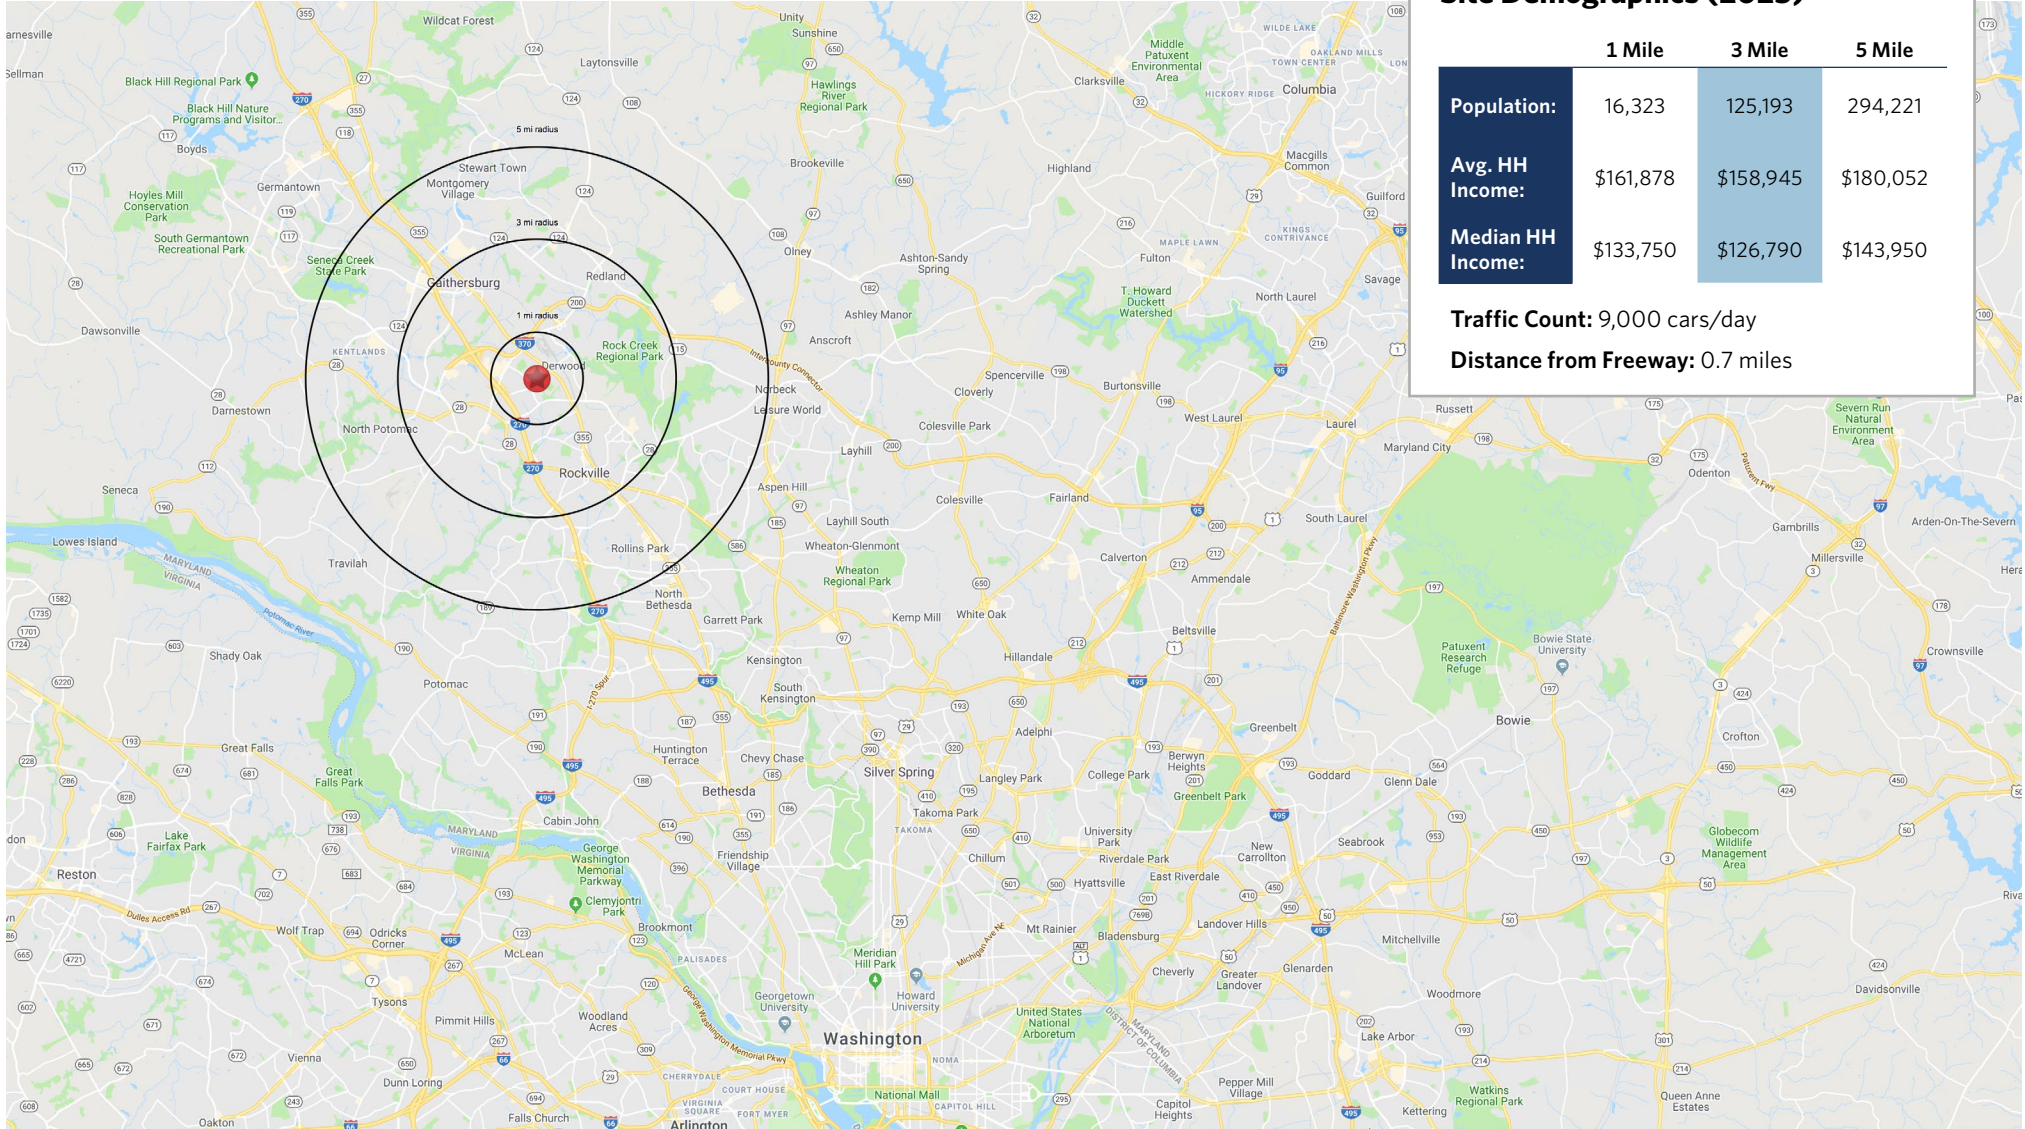

KING FARM VILLAGE CENTER

302-404 King Farm Blvd., Rockville, MD 20850

Site Demographics (2025)

	1 Mile	3 Mile	5 Mile
Population:	16,323	125,193	294,221
Avg. HH Income:	\$161,878	\$158,945	\$180,052
Median HH Income:	\$133,750	\$126,790	\$143,950
Traffic Count:	9,000 cars/day		
Distance from Freeway:	0.7 miles		