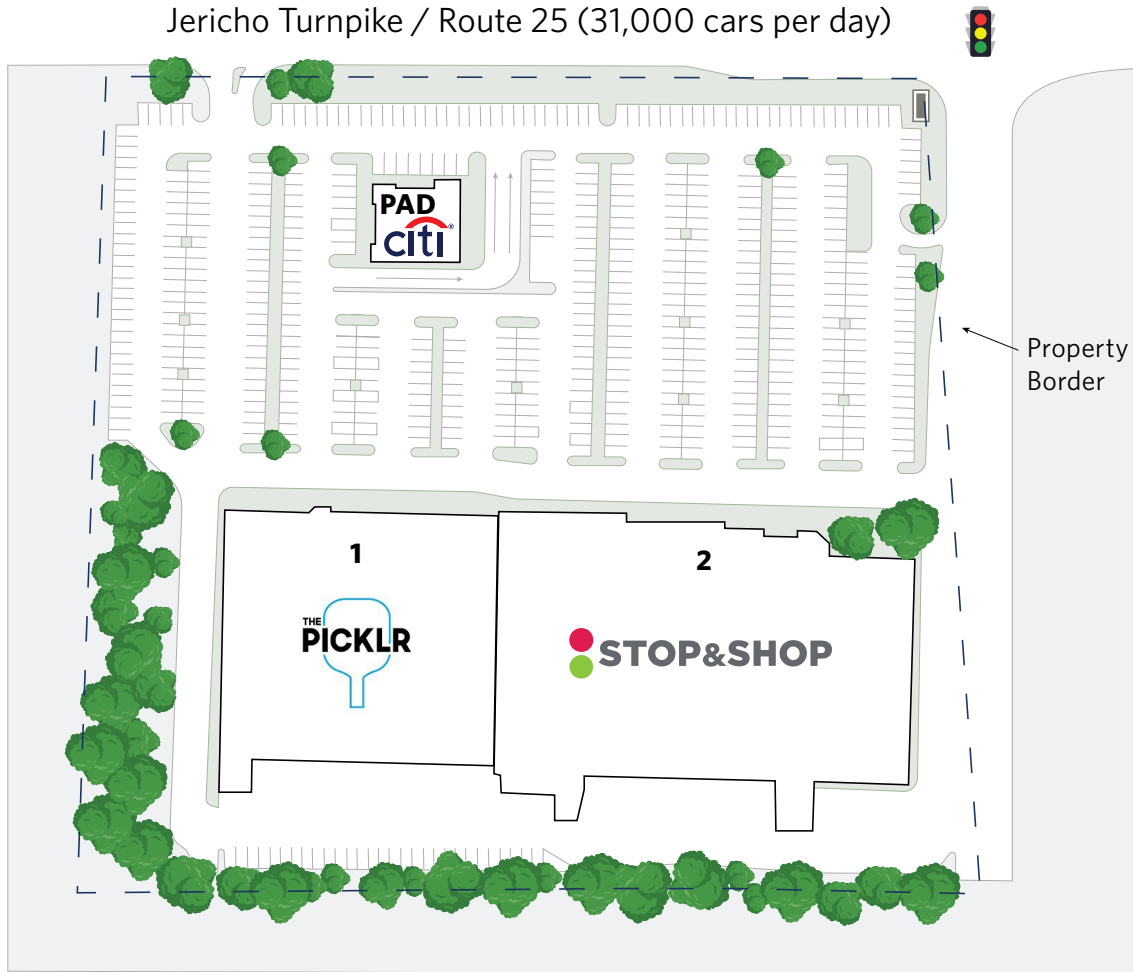

HUNTINGTON SQUARE PLAZA

3124-3126 East Jericho Turnpike, East Northport, NY 11731

For information:

Deirdre Delaporte

E: ddelaporte@sterlingorganization.com

P: 855-589-5070

UNIT	TENANT	SQ. FT.
1	The Picklr (Coming Soon)	47,800
2	Stop & Shop	69,215
PAD	Citibank (Coming Soon)	3,840

Total Square Feet: 120,885

Larkfield Rd. (10,800 cars per day)