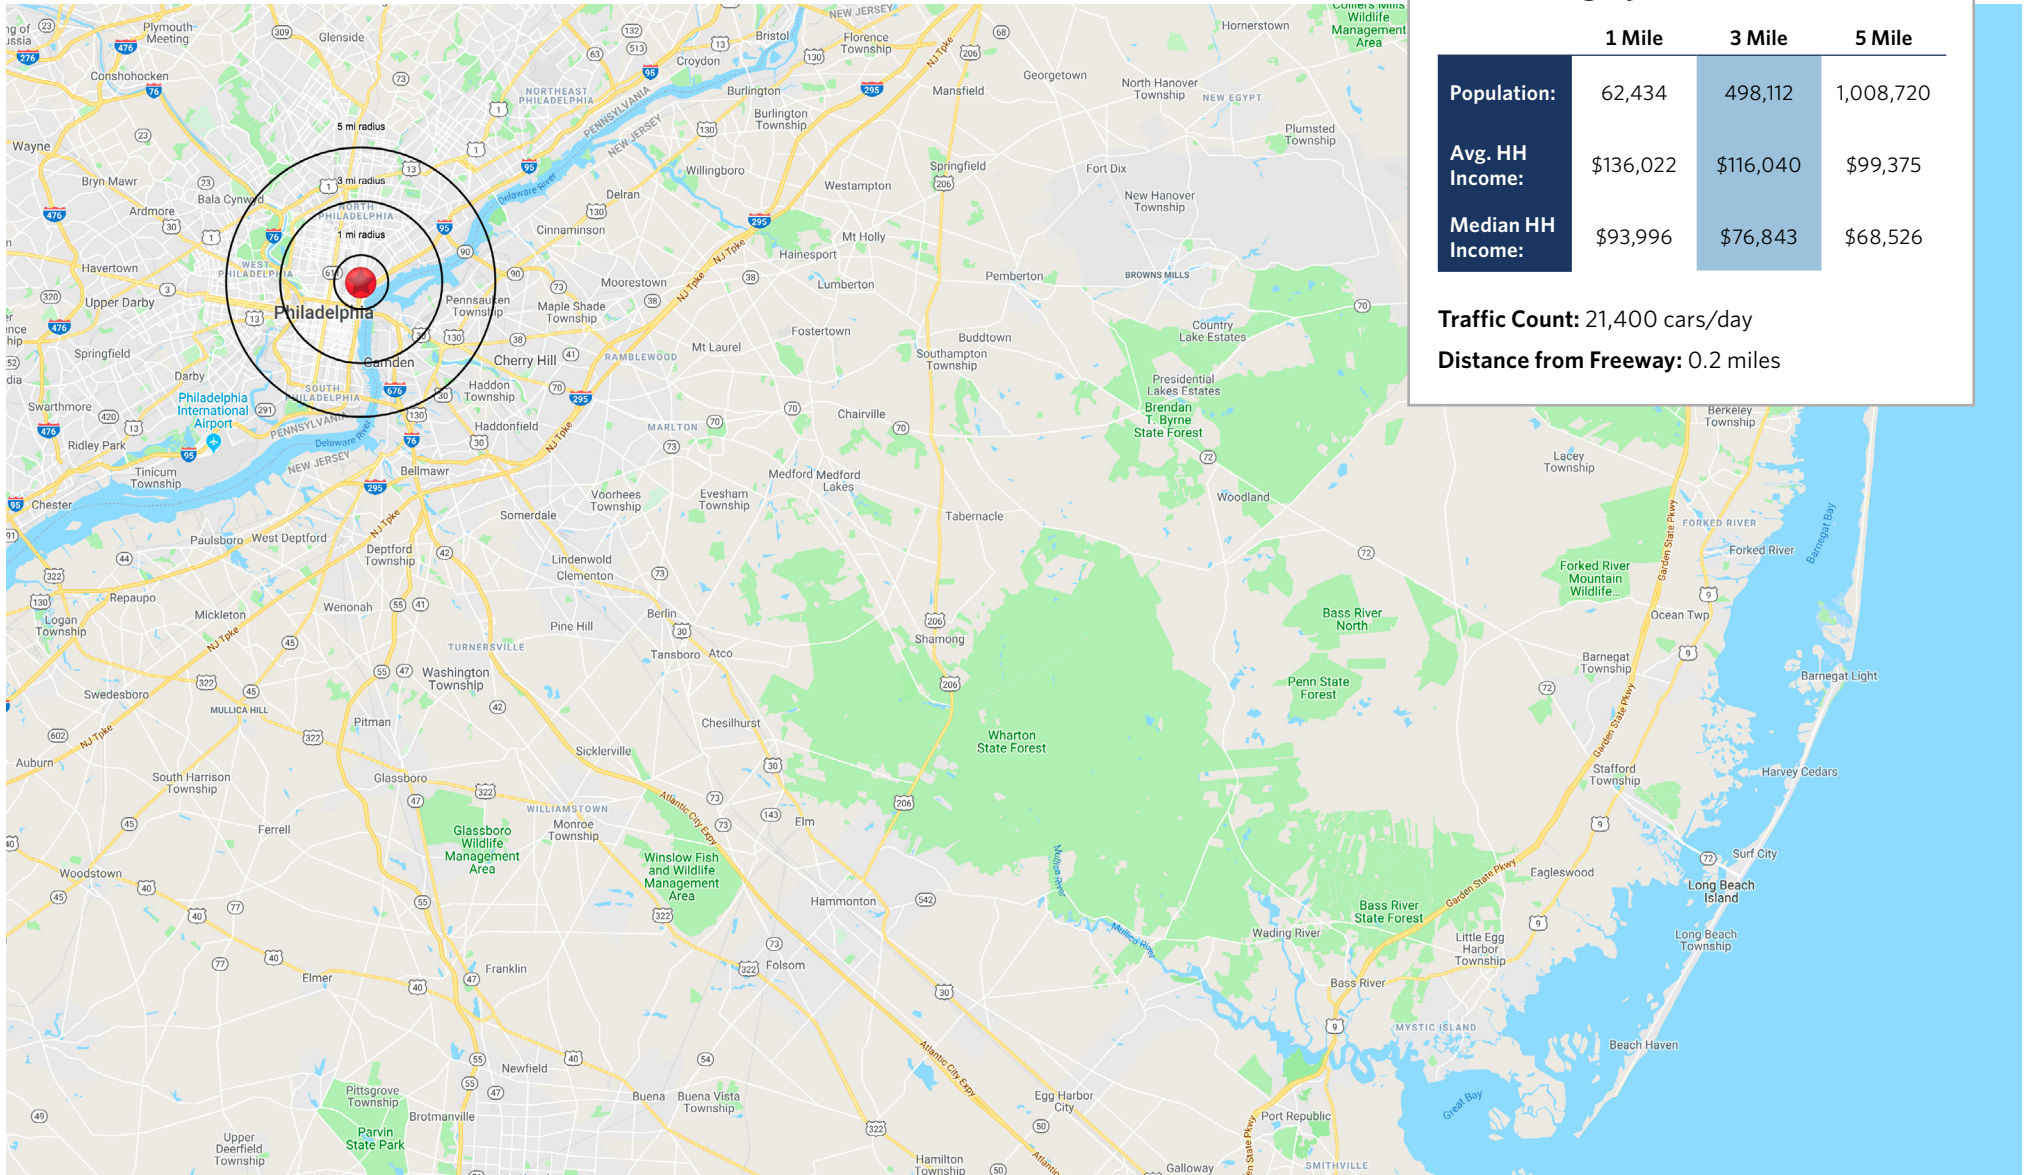

SHOPS AT SCHMIDT'S

180 W. Girard Avenue, Philadelphia, PA 19123

Site Demographics (2025)

	1 Mile	3 Mile	5 Mile
Population:	62,434	498,112	1,008,720
Avg. HH Income:	$136,022	$116,040	$99,375
Median HH Income:	$93,996	$76,843	$68,526

Traffic Count: 21,400 cars/day

Distance from Freeway: 0.2 miles