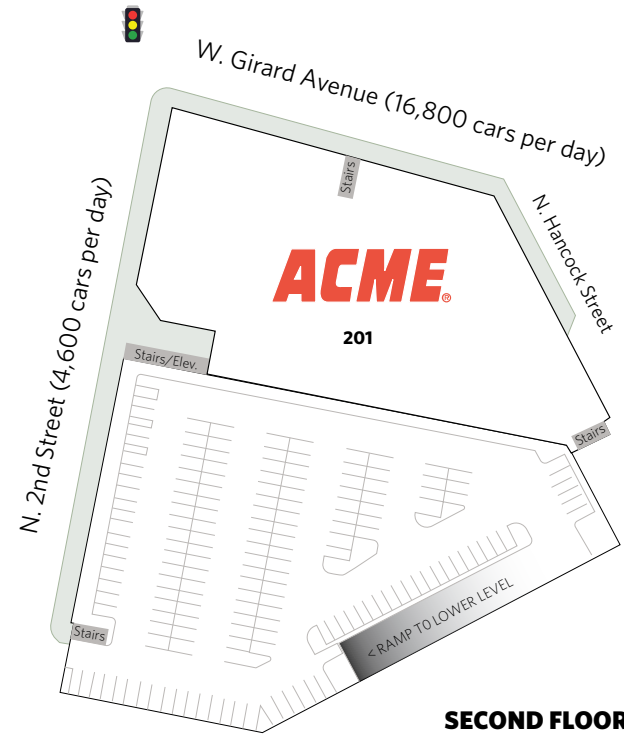

# SHOPS AT SCHMIDT'S

180 W. Girard Avenue, Philadelphia, PA 19123

**For information:**  
**Deirdre Delaporte**

E: ddelaporte@sterlingorganization.com  
P: 855-589-5070

**GROUND FLOOR**

**SECOND FLOOR**

UNIT	TENANT	SQ. FT.
101	ATI Physical Therapy	2,979
102A	Veterinary Emergency Group	5,531
<b>102B</b>	<b>Available</b>	<b>2,434</b>
104	Solidcore	2,441
105	Trend Eye Care	1,876
106A	The Shake Seafood	3,999

UNIT	TENANT	SQ. FT.
106B	WSFS Bank	1,836
<b>107</b>	<b>Available</b>	<b>4,497</b>
108	American Family Care	3,131
109	Fine Wine and Good Spirits	12,325
201	ACME	51,000

**Total Square Feet: 92,049**