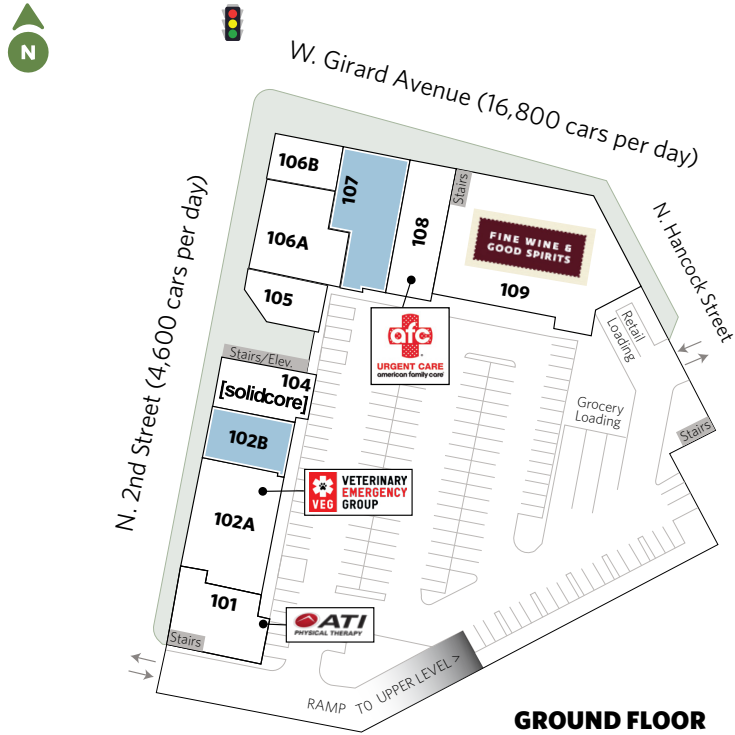

# SHOPS AT SCHMIDT'S

180 W. Girard Avenue, Philadelphia, PA 19123

Philadelphia

PHILADELPHIA, PA

# SHOPS AT SCHMIDT'S

180 W. Girard Avenue, Philadelphia, PA 19123

**For information:**  
**Deirdre Delaporte**

E: ddelaporte@sterlingorganization.com  
P: 855-589-5070

**GROUND FLOOR**

**SECOND FLOOR**

UNIT	TENANT	SQ. FT.
101	ATI Physical Therapy	2,979
102A	Veterinary Emergency Group	5,531
<b>102B</b>	<b>Available</b>	<b>2,434</b>
104	Solidcore	2,441
105	Trend Eye Care	1,876
106A	The Shake Seafood	3,999

UNIT	TENANT	SQ. FT.
106B	WSFS Bank	1,836
<b>107</b>	<b>Available</b>	<b>4,497</b>
108	American Family Care	3,131
109	Fine Wine and Good Spirits	12,325
201	ACME	51,000

**Total Square Feet: 92,049**