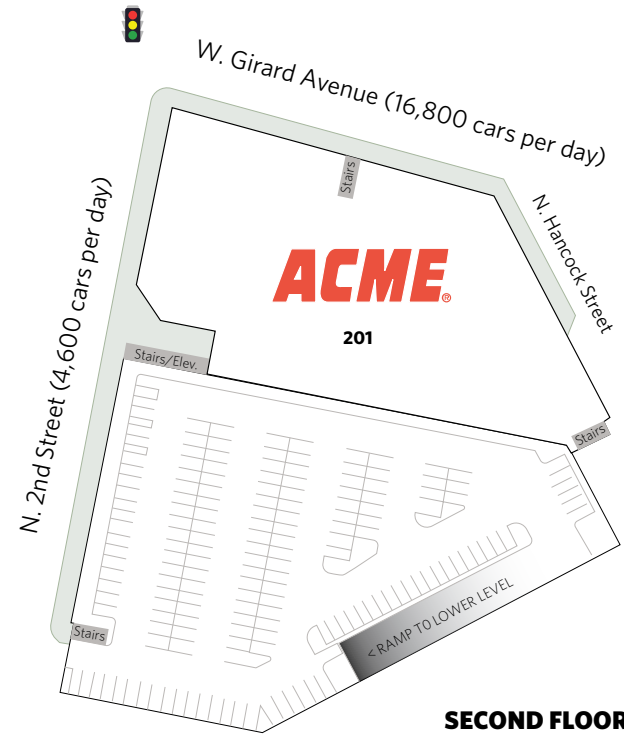

SHOPS AT SCHMIDT'S

180 W. Girard Avenue, Philadelphia, PA 19123

For information:
Deirdre Delaporte

E: ddelaporte@sterlingorganization.com
P: 855-589-5070

GROUND FLOOR

SECOND FLOOR

UNIT	TENANT	SQ. FT.
101	ATI Physical Therapy	2,979
102A	Veterinary Emergency Group	5,531
102B	Available	2,434
104	Solidcore	2,441
105	Trend Eye Care	1,876
106A	The Shake Seafood	3,999

UNIT	TENANT	SQ. FT.
106B	WSFS Bank	1,836
107	Available	4,497
108	American Family Care	3,131
109	Fine Wine and Good Spirits	12,325
201	ACME	51,000

Total Square Feet: 92,049