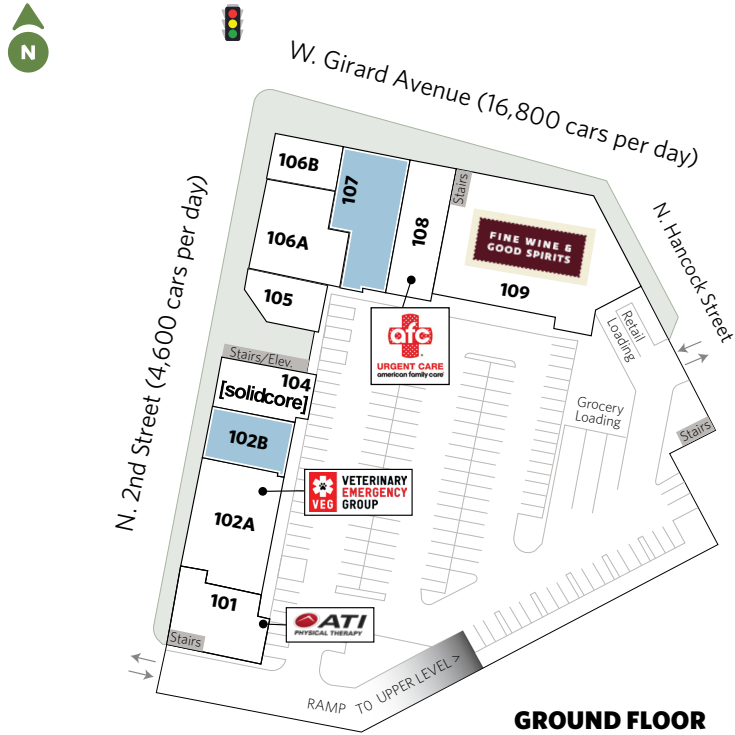

SHOPS AT SCHMIDT'S

180 W. Girard Avenue, Philadelphia, PA 19123

For information:
Deirdre Delaporte

E: ddelaporte@sterlingorganization.com
P: 855-589-5070

GROUND FLOOR

SECOND FLOOR

UNIT	TENANT	SQ. FT.
101	ATI Physical Therapy	2,979
102A	Veterinary Emergency Group	5,531
102B	Available	2,434
104	Solidcore	2,441
105	Trend Eye Care	1,876
106A	The Shake Seafood	3,999

UNIT	TENANT	SQ. FT.
106B	WSFS Bank	1,836
107	Available	4,497
108	American Family Care	3,131
109	Fine Wine and Good Spirits	12,325
201	ACME	51,000

Total Square Feet: 92,049