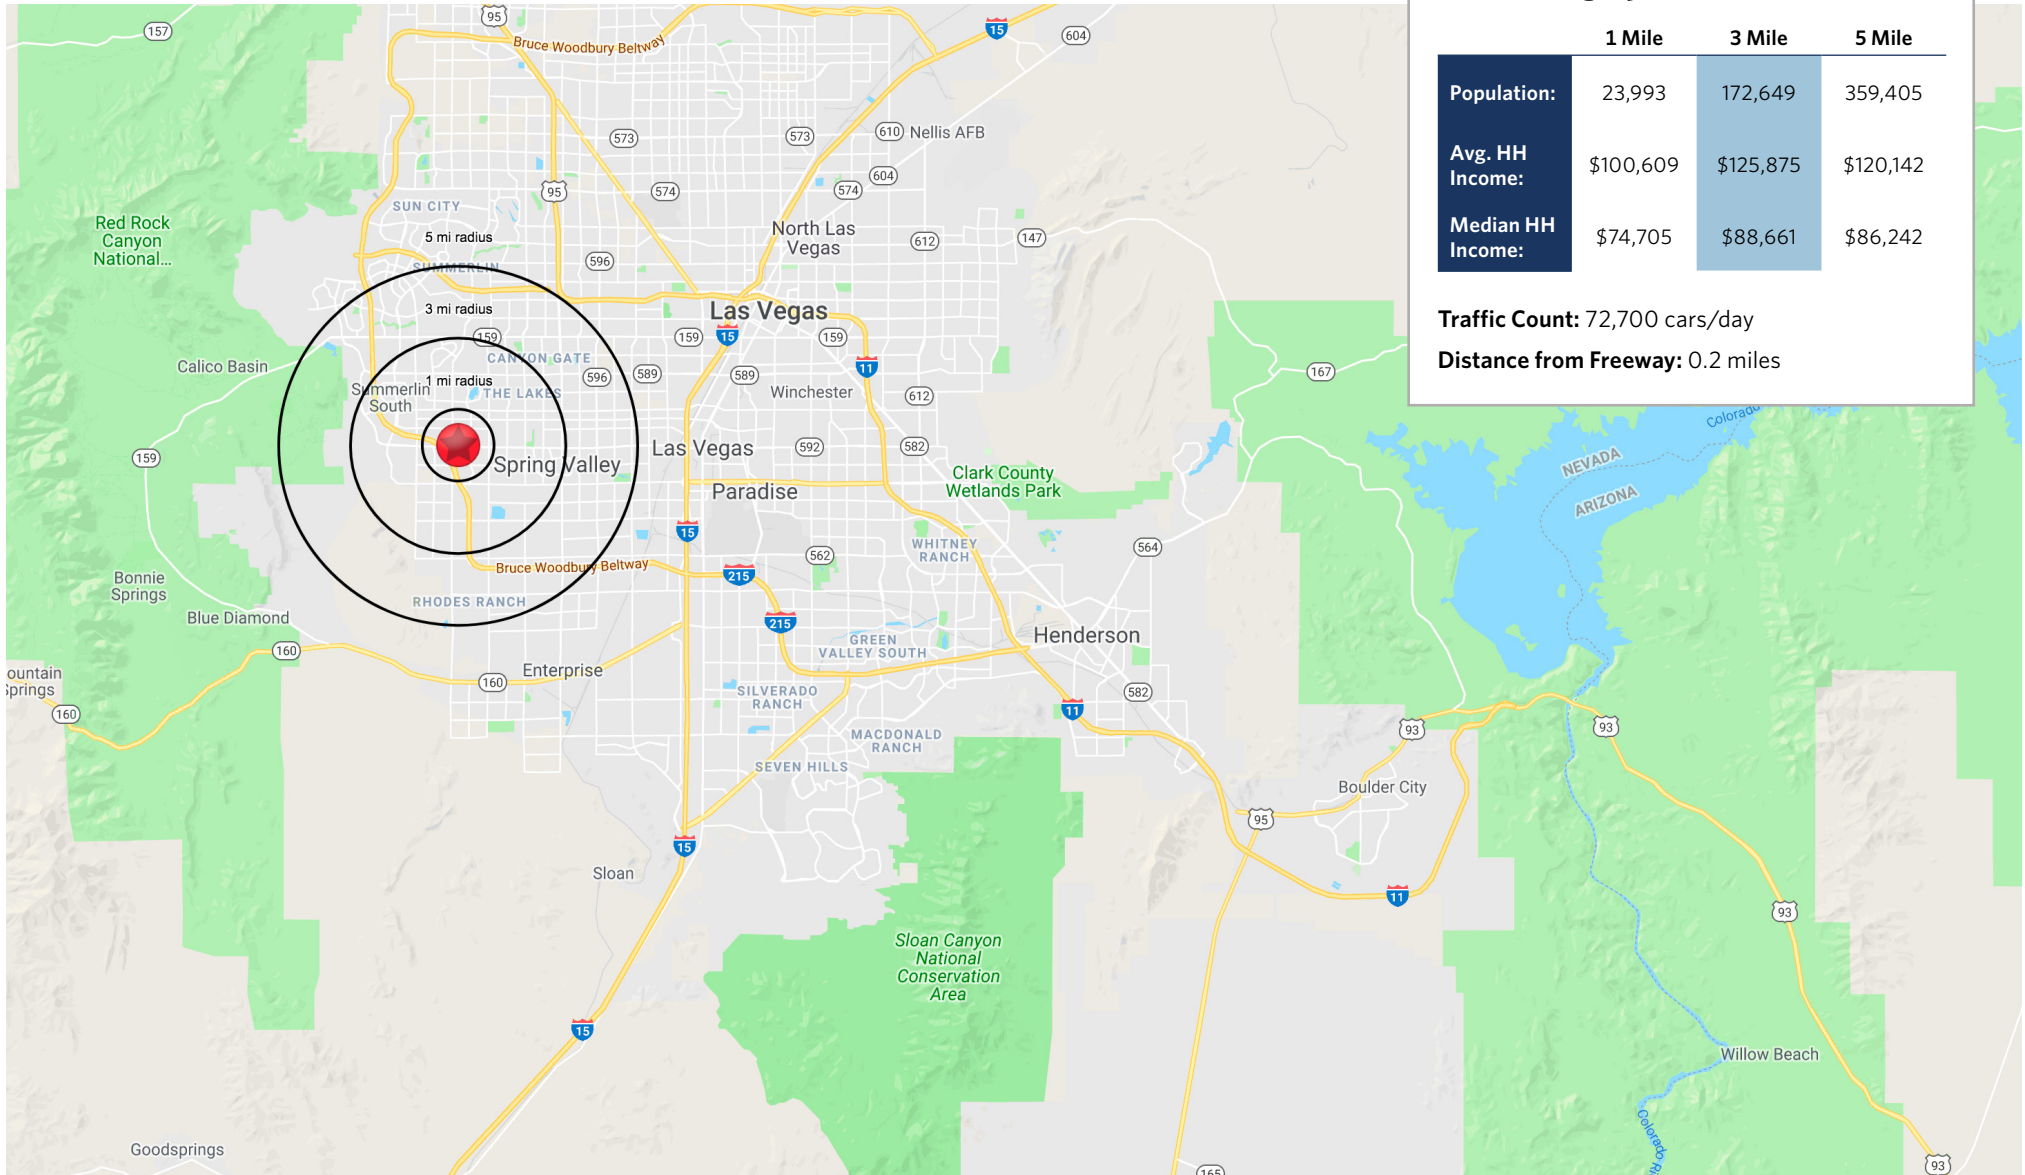

SOUTH SUMMERLIN MARKETPLACE

9320-9360 W. Flamingo Road, Las Vegas, NV 89147

□ LAS VEGAS, NV

SOUTH SUMMERLIN MARKETPLACE

9320-9360 W. Flamingo Road, Las Vegas, NV 89147

SOUTH SUMMERLIN MARKETPLACE

9320-9360 W. Flamingo Road, Las Vegas, NV 89147

Total Square Feet: 108,731

S. Fort Apache Road (40,300 cars per day)

W. Flamingo Road (32,400 cars per day)

Property Border

±11.33 acres
 N
 pylon

SOUTH SUMMERLIN MARKETPLACE

9320-9360 W. Flamingo Road, Las Vegas, NV 89147