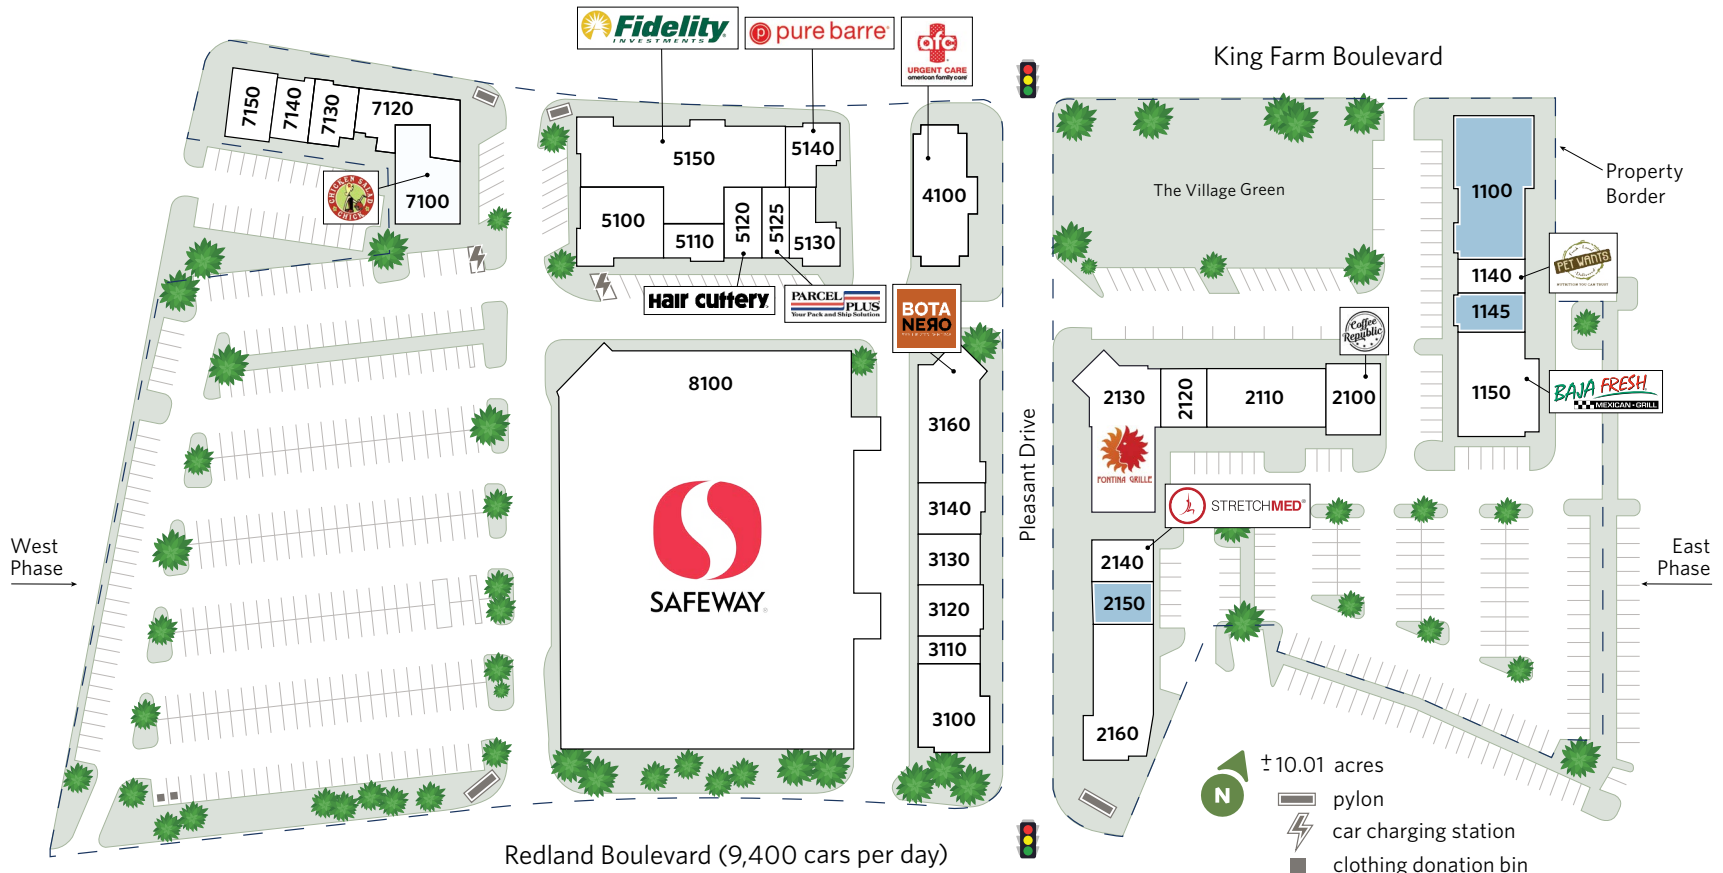

May 2026

KING FARM VILLAGE CENTER LEASING PLAN

302-404 King Farm Blvd., Rockville, MD 20850

For information:

Deirdre Delaporte

E: ddelaporte@sterlingorganization.com
P: 855-982-1213

UNIT	TENANT	SQ. FT.	UNIT	TENANT	SQ. FT.	UNIT	TENANT	SQ. FT.	UNIT	TENANT	SQ. FT.
1100	Available	4,010	2140	StretchMed	1,226	3160	Botanero	3,308	5150	Fidelity Investments	6,091
1140	Pet Wants	1,062	2150	Available	1,500	4100	AFC Urgent Care	3,182	7100	Chicken Salad Chick (Coming Soon)	2,467
1145	Available	1,004	2160	State of the Art Dental Group	3,693	5100	King Farm Beer & Wine Market	3,632	7120	Alloy Personal Training	2,194
1150	Baja Fresh Mexican Grill	3,112	3100	Aether Aesthetics	1,864	5110	King Farm Cleaners	992	7130	Don Chicken	1,336
2100	Coffee Republic	1,465	3110	CPR Cell Phone Repair	850	5120	Hair Cuttery	1,304	7140	Healing Hands PREP	1,040
2110	Enclave Coworking (Coming Soon)	3,481	3120	Ming Chinese Restaurant	1,000	5125	Parcel Plus	1,083	7150	Woolwinders A Knitting Salon	1,066
2120	L'or Hair	1,353	3130	The Spa K	1,670	5130	Nagoya Sushi	1,500	8100	Safeway	53,754
2130	Fontina Grille	4,414	3140	Kicks Karate	1,902	5140	Pure Barre	1,599	Total Square Feet:		118,154