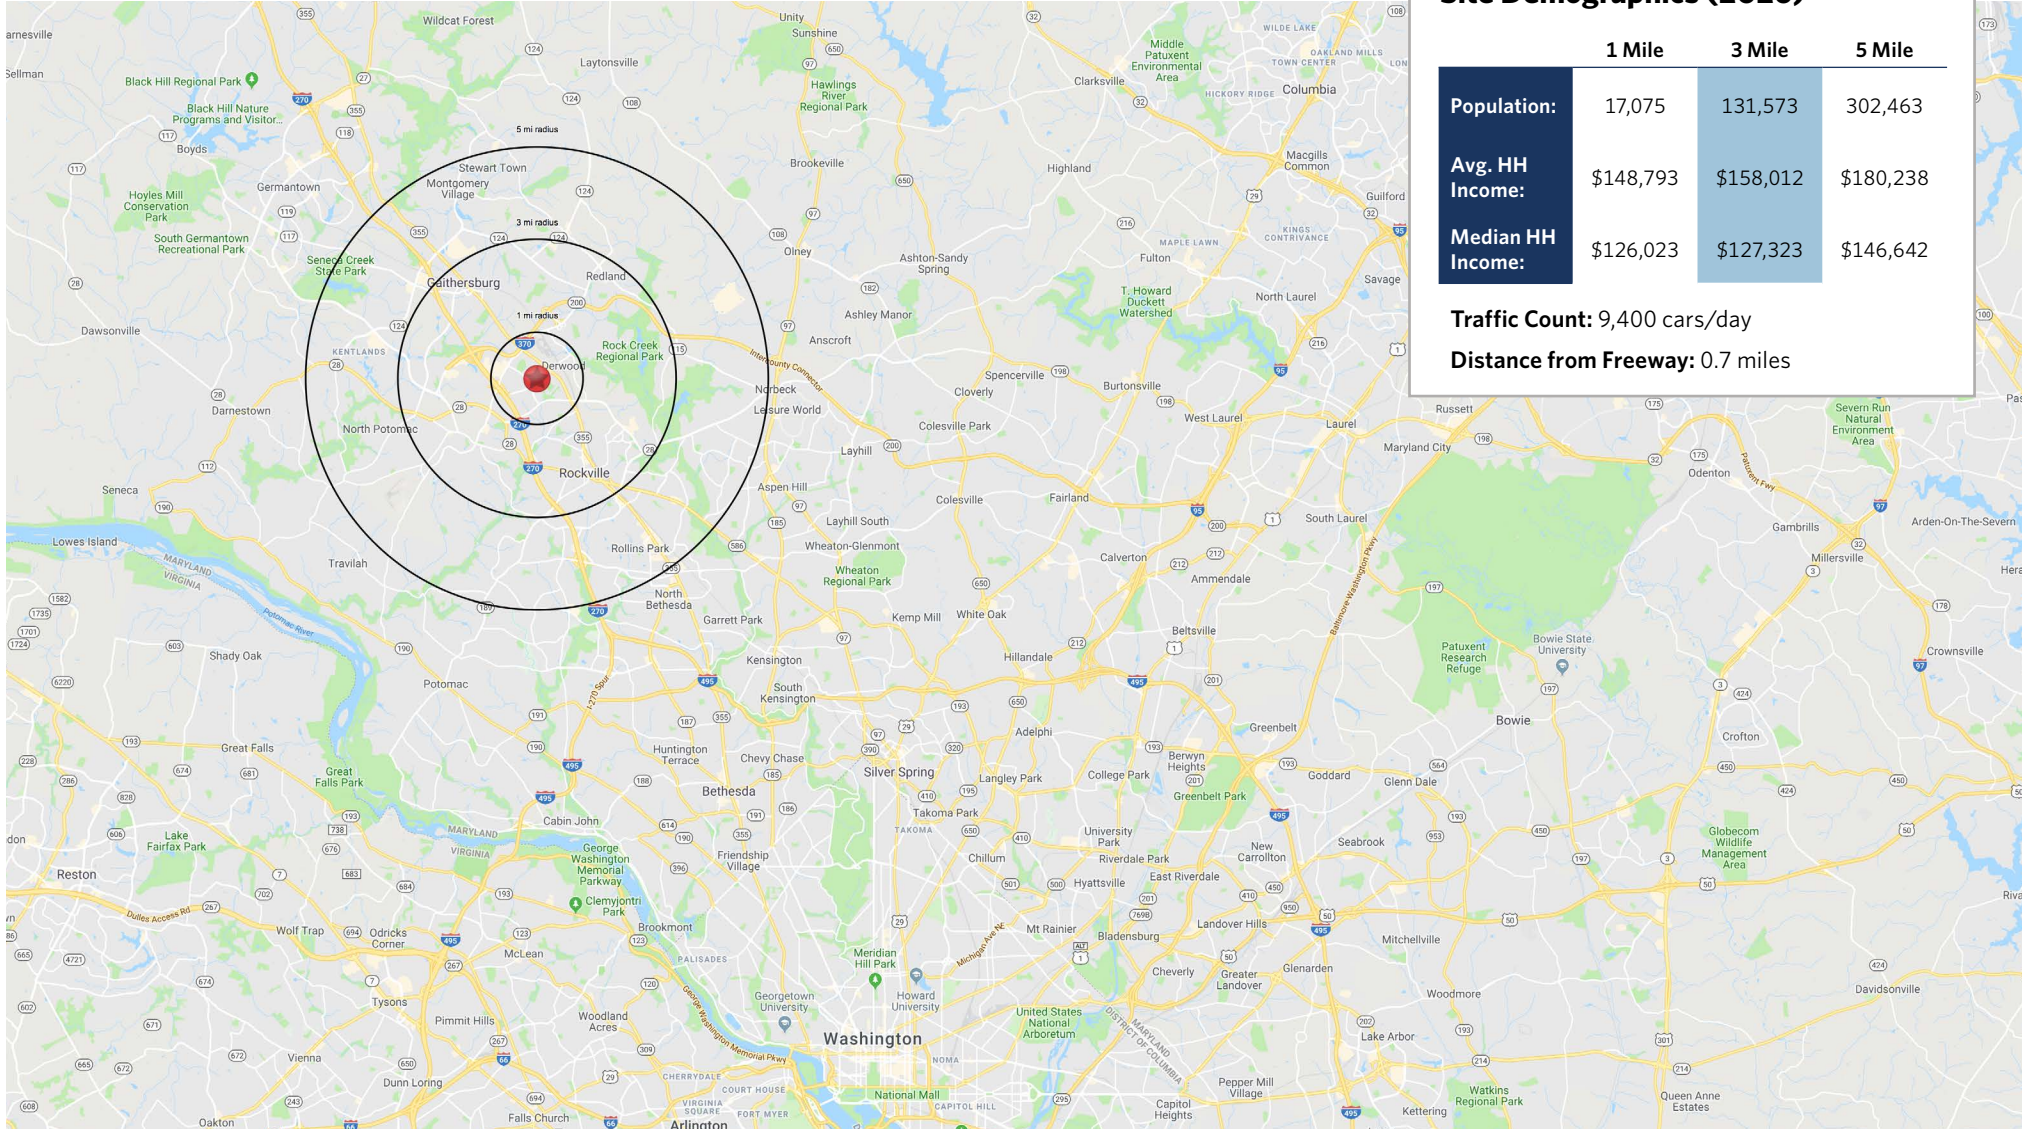

KING FARM VILLAGE CENTER

302-404 King Farm Blvd., Rockville, MD 20850