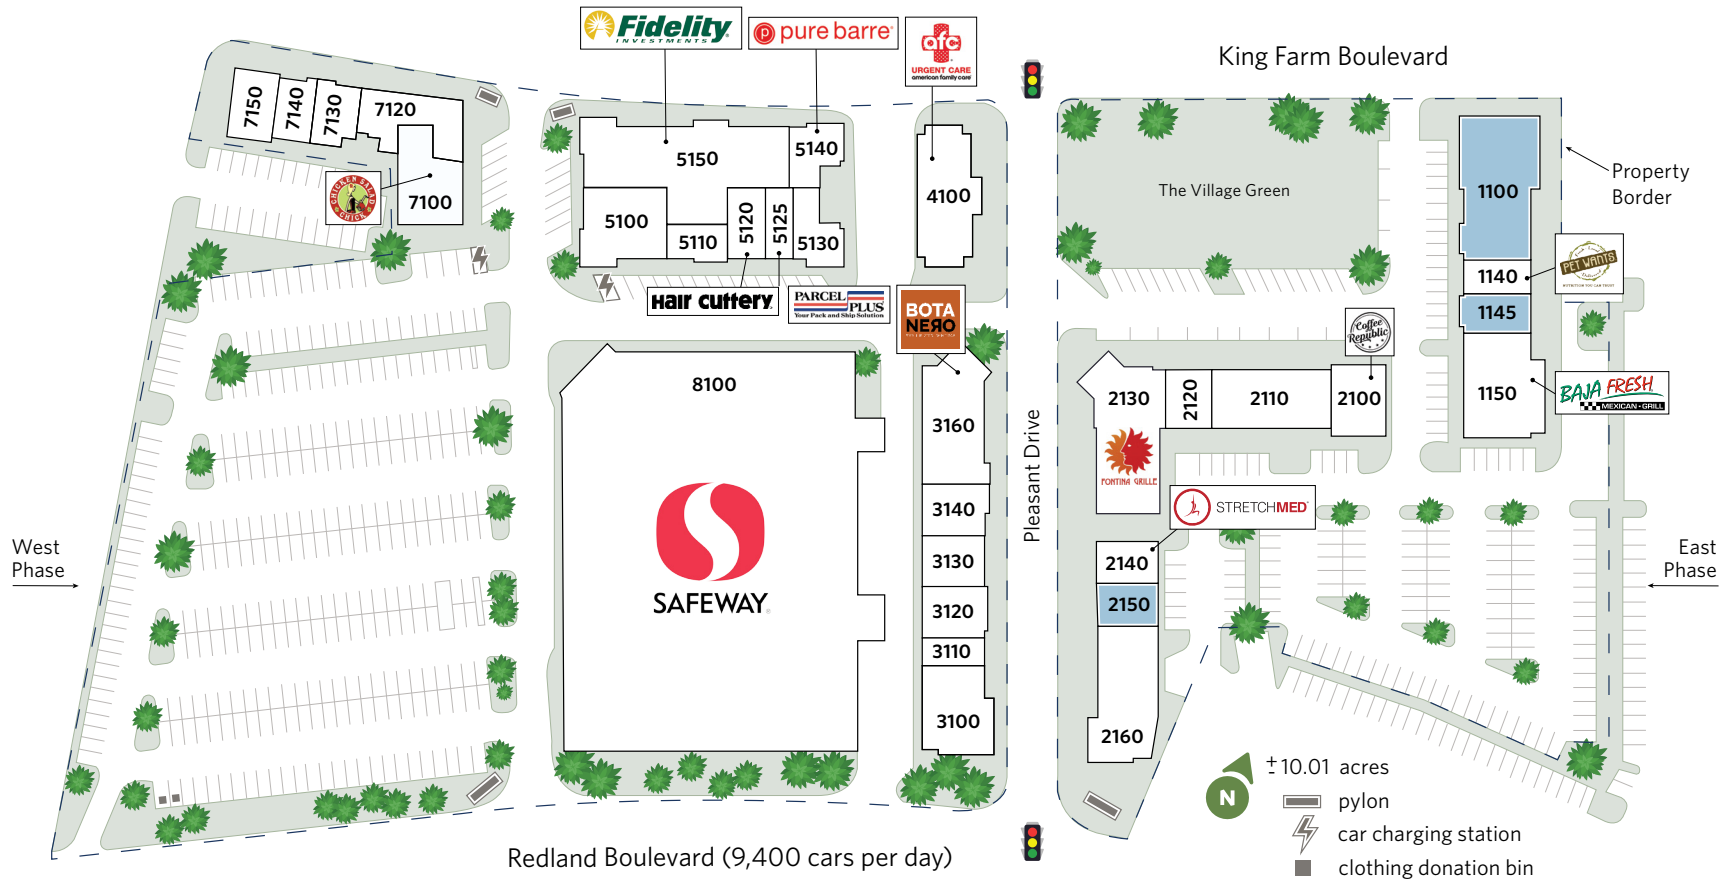

| UNIT        | TENANT                          | SQ. FT.      | UNIT        | TENANT                        | SQ. FT.      | UNIT | TENANT                       | SQ. FT. | UNIT                      | TENANT                            | SQ. FT.        |
|-------------|---------------------------------|--------------|-------------|-------------------------------|--------------|------|------------------------------|---------|---------------------------|-----------------------------------|----------------|
| <b>1100</b> | <b>Available</b>                | <b>4,010</b> | 2140        | StretchMed                    | 1,226        | 3160 | Botanero                     | 3,308   | 5150                      | Fidelity Investments              | 6,091          |
| 1140        | Pet Wants                       | 1,062        | <b>2150</b> | <b>Available</b>              | <b>1,500</b> | 4100 | AFC Urgent Care              | 3,182   | 7100                      | Chicken Salad Chick (Coming Soon) | 2,467          |
| <b>1145</b> | <b>Available</b>                | <b>1,004</b> | 2160        | State of the Art Dental Group | 3,693        | 5100 | King Farm Beer & Wine Market | 3,632   | 7120                      | Alloy Personal Training           | 2,194          |
| 1150        | Baja Fresh Mexican Grill        | 3,112        | 3100        | Aether Aesthetics             | 1,864        | 5110 | King Farm Cleaners           | 992     | 7130                      | Don Chicken                       | 1,336          |
| 2100        | Coffee Republic                 | 1,465        | 3110        | CPR Cell Phone Repair         | 850          | 5120 | Hair Cuttery                 | 1,304   | 7140                      | Healing Hands PREP                | 1,040          |
| 2110        | Enclave Coworking (Coming Soon) | 3,481        | 3120        | Ming Chinese Restaurant       | 1,000        | 5125 | Parcel Plus                  | 1,083   | 7150                      | Woolwinders A Knitting Salon      | 1,066          |
| 2120        | L'or Hair                       | 1,353        | 3130        | The Spa K                     | 1,670        | 5130 | Nagoya Sushi                 | 1,500   | 8100                      | Safeway                           | 53,754         |
| 2130        | Fontina Grille                  | 4,414        | 3140        | Kicks Karate                  | 1,902        | 5140 | Pure Barre                   | 1,599   | <b>Total Square Feet:</b> |                                   | <b>118,154</b> |