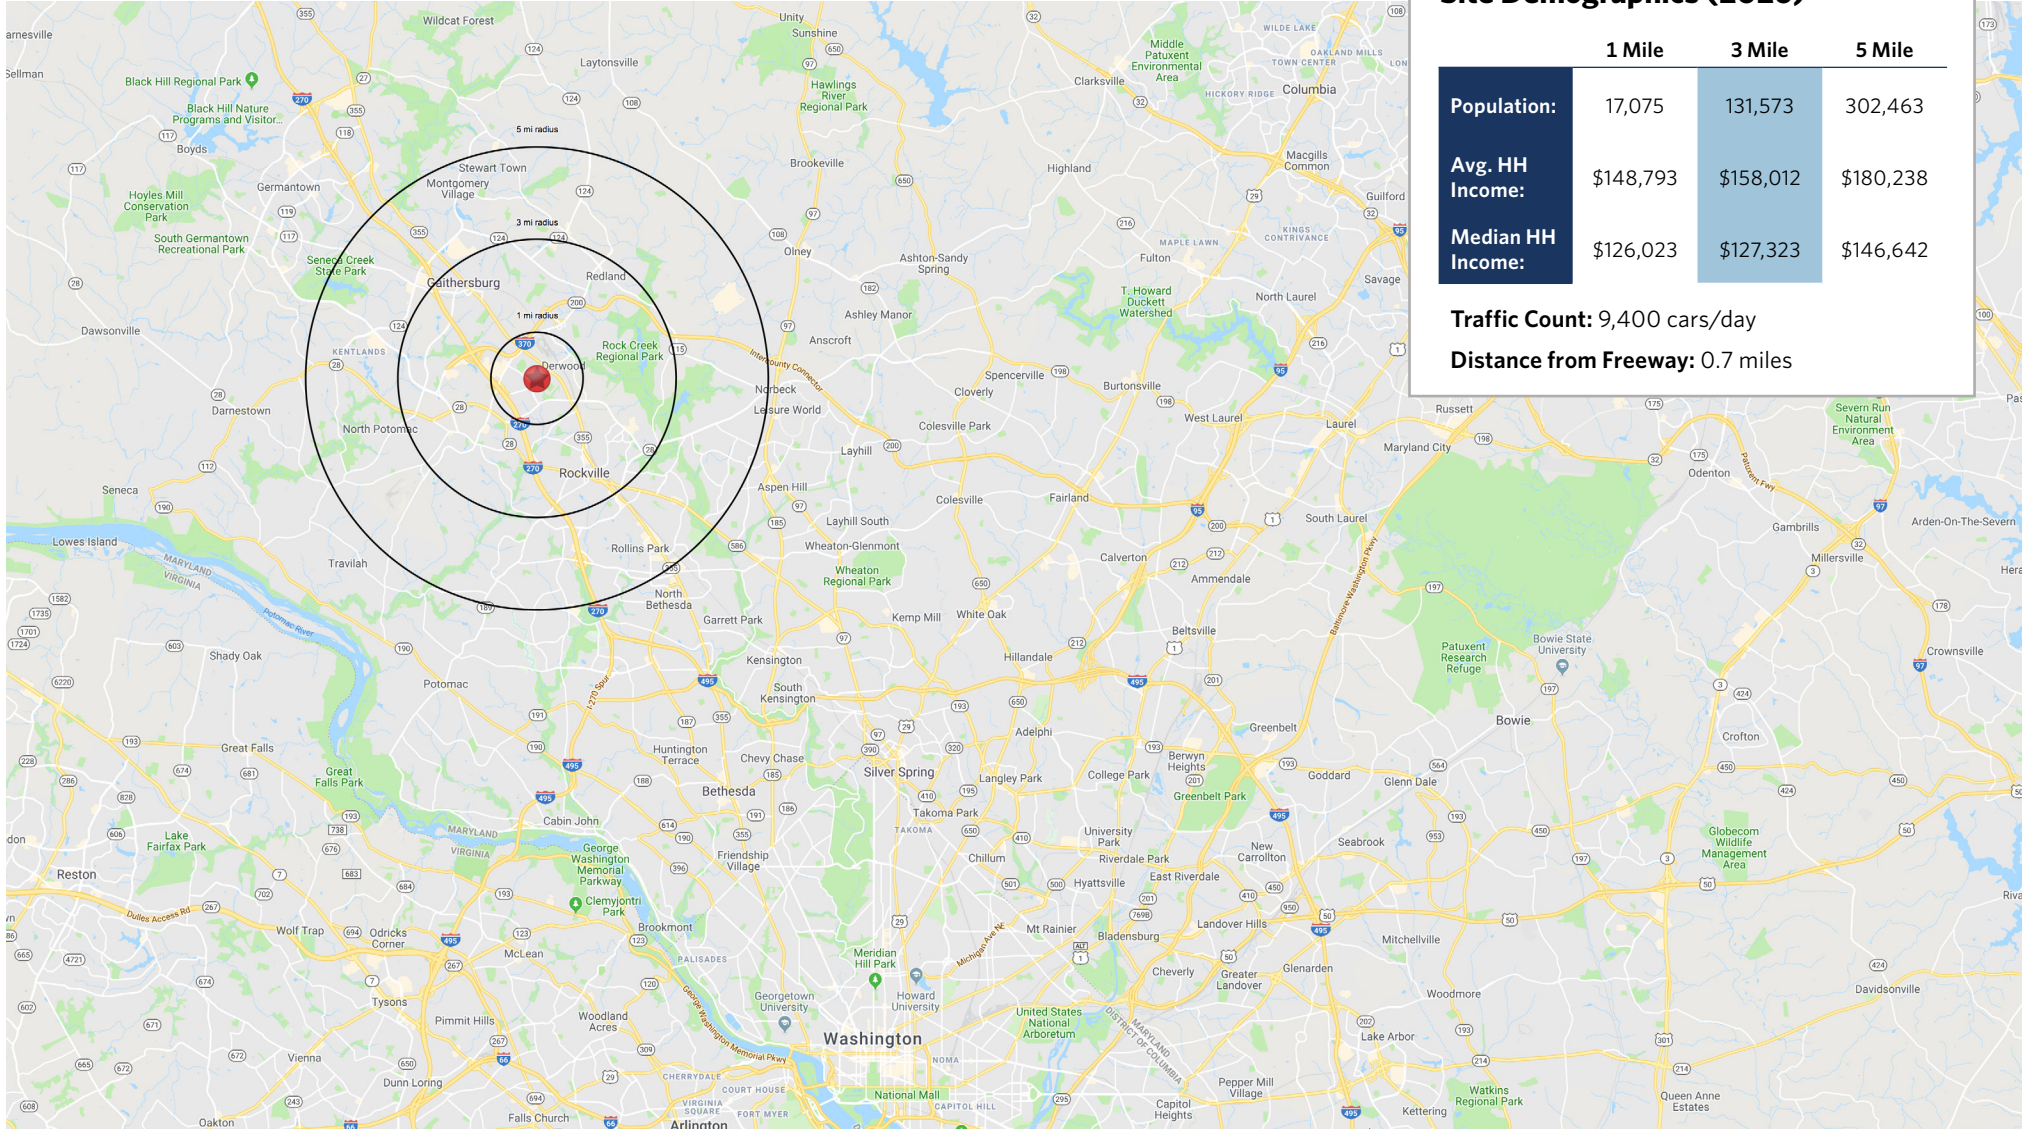

## Site Demographics (2026)

|                               | 1 Mile         | 3 Mile    | 5 Mile    |
|-------------------------------|----------------|-----------|-----------|
| <b>Population:</b>            | 17,075         | 131,573   | 302,463   |
| <b>Avg. HH Income:</b>        | \$148,793      | \$158,012 | \$180,238 |
| <b>Median HH Income:</b>      | \$126,023      | \$127,323 | \$146,642 |
| <b>Traffic Count:</b>         | 9,400 cars/day |           |           |
| <b>Distance from Freeway:</b> | 0.7 miles      |           |           |