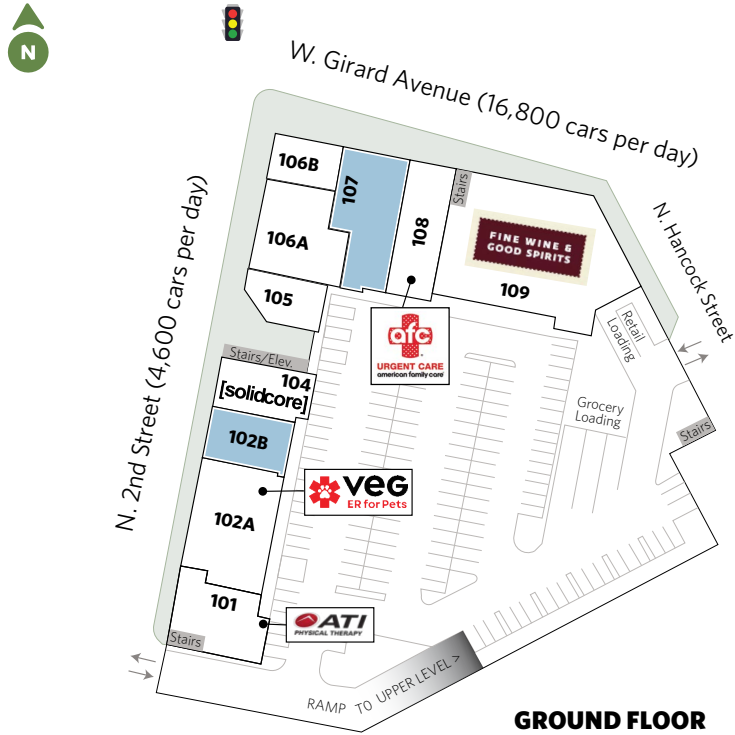

SHOPS AT SCHMIDT'S

180 W. Girard Avenue, Philadelphia, PA 19123

PHILADELPHIA, PA

SHOPS AT SCHMIDT'S

180 W. Girard Avenue, Philadelphia, PA 19123

SHOPS AT SCHMIDT'S

180 W. Girard Avenue, Philadelphia, PA 19123

For information:
Deirdre Delaporte

E: ddelaporte@sterlingorganization.com
P: 855-589-5070

GROUND FLOOR

SECOND FLOOR

UNIT	TENANT	SQ. FT.
101	ATI Physical Therapy	2,979
102A	VEG ER for Pets	5,531
102B	Available	2,434
104	Solidcore	2,441
105	Trend Eye Care	1,876
106A	The Shake Seafood	3,999

UNIT	TENANT	SQ. FT.
106B	WSFS Bank	1,836
107	Available	4,497
108	AFC Urgent Care	3,131
109	Fine Wine and Good Spirits	12,325
201	ACME	51,000

Total Square Feet: 92,049

SHOPS AT SCHMIDT'S

180 W. Girard Avenue, Philadelphia, PA 19123

Distance from Freeway: 0.2 miles