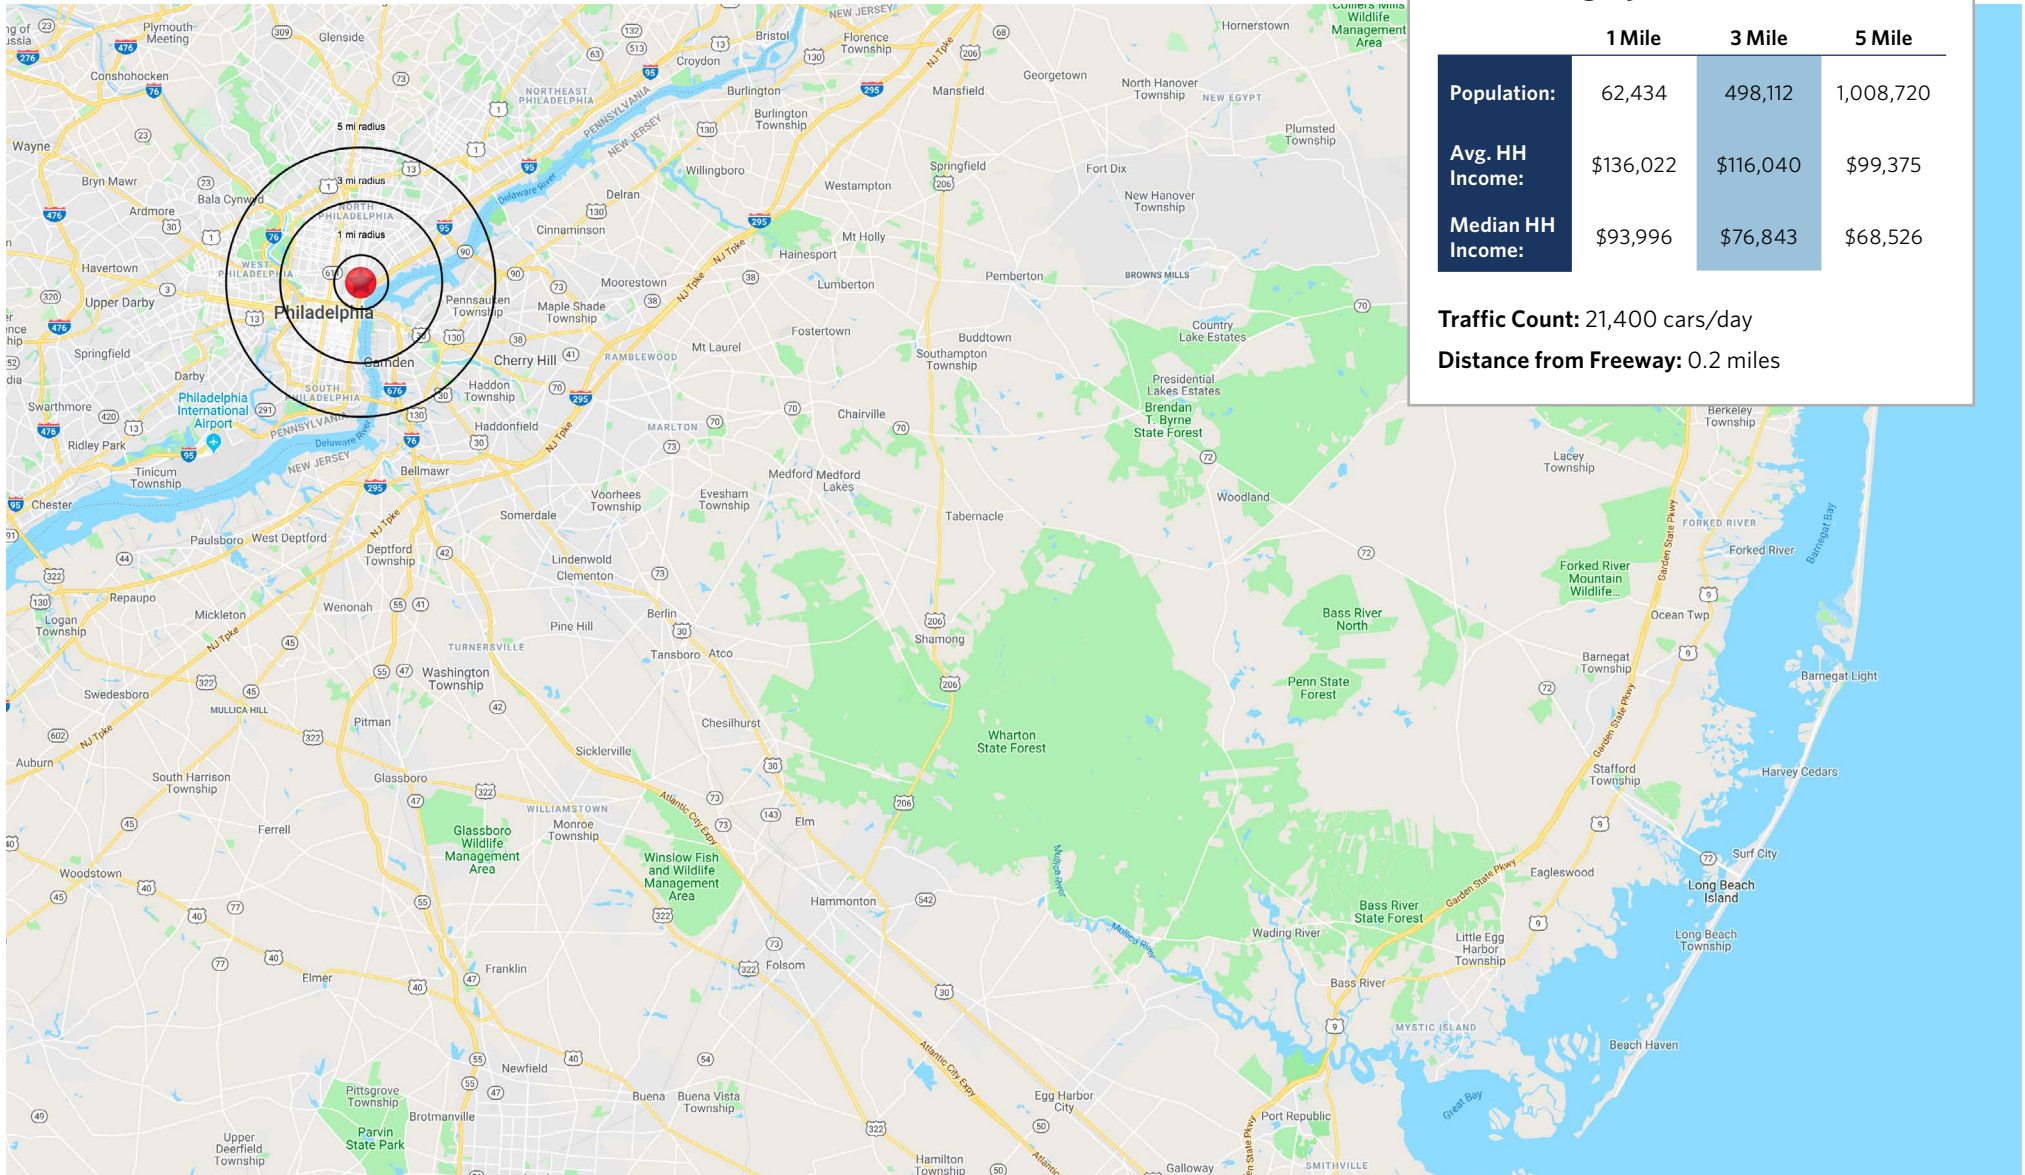

SHOPS AT SCHMIDT'S

180 W. Girard Avenue, Philadelphia, PA 19123

PHILADELPHIA, PA

SHOPS AT SCHMIDT'S

180 W. Girard Avenue, Philadelphia, PA 19123

SHOPS AT SCHMIDT'S

180 W. Girard Avenue, Philadelphia, PA 19123

Site Demographics (2026)

	1 Mile	3 Mile	5 Mile
Population:	62,434	498,112	1,008,720
Avg. HH Income:	\$136,022	\$116,040	\$99,375
Median HH Income:	\$93,996	\$76,843	\$68,526

Traffic Count: 21,400 cars/day

Distance from Freeway: 0.2 miles