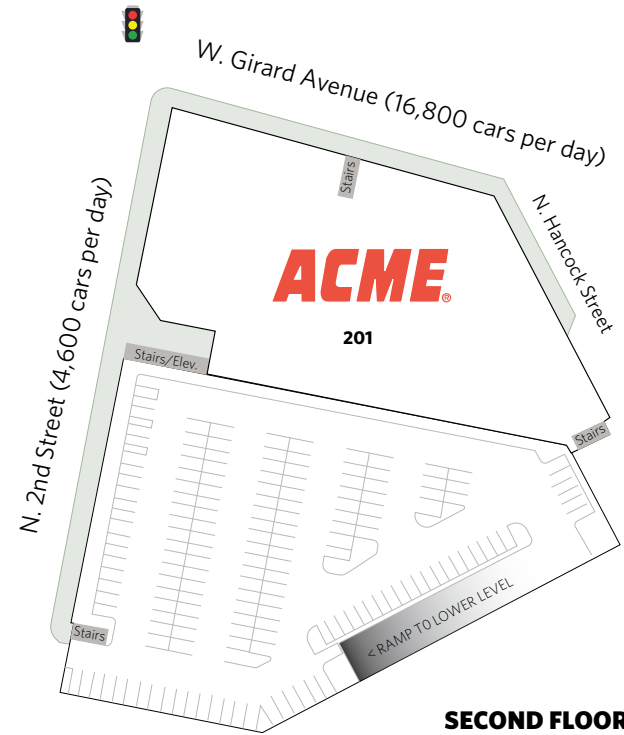

SHOPS AT SCHMIDT'S

180 W. Girard Avenue, Philadelphia, PA 19123

PHILADELPHIA, PA

SHOPS AT SCHMIDT'S

180 W. Girard Avenue, Philadelphia, PA 19123

SHOPS AT SCHMIDT'S

180 W. Girard Avenue, Philadelphia, PA 19123

For information:
Deirdre Delaporte

E: ddelaporte@sterlingorganization.com
P: 855-589-5070

GROUND FLOOR

SECOND FLOOR

UNIT	TENANT	SQ. FT.
101	ATI Physical Therapy	2,979
102A	VEG ER for Pets	5,531
102B	Available	2,434
104	Solidcore	2,441
105	Trend Eye Care	1,876
106A	The Shake Seafood	3,999

UNIT	TENANT	SQ. FT.
106B	WSFS Bank	1,836
107	Available	4,497
108	AFC Urgent Care	3,131
109	Fine Wine and Good Spirits	12,325
201	ACME	51,000

Total Square Feet: 92,049

SHOPS AT SCHMIDT'S

180 W. Girard Avenue, Philadelphia, PA 19123