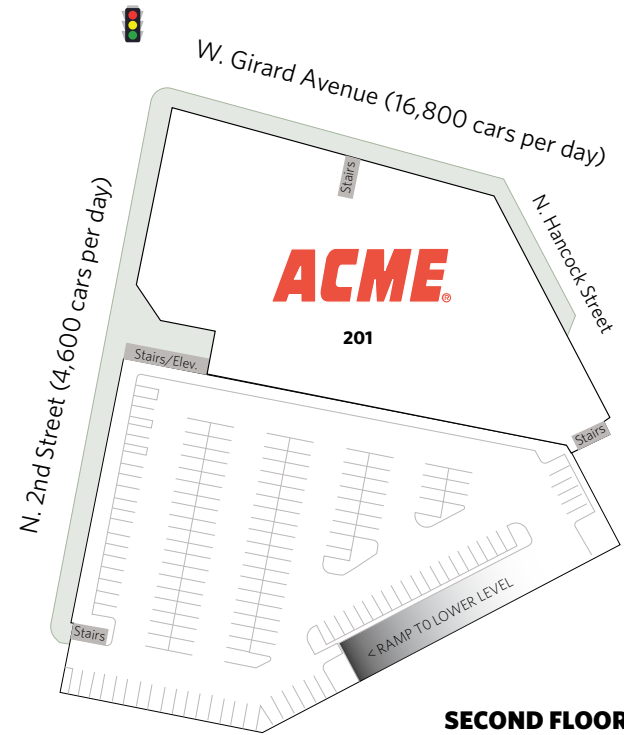

SHOPS AT SCHMIDT'S

180 W. Girard Avenue, Philadelphia, PA 19123

For information:
Deirdre Delaporte

E: ddelaporte@sterlingorganization.com
P: 855-589-5070

GROUND FLOOR

SECOND FLOOR

UNIT	TENANT	SQ. FT.
101	ATI Physical Therapy	2,979
102A	VEG ER for Pets	5,531
102B	Available	2,434
104	Solidcore	2,441
105	Trend Eye Care	1,876
106A	The Shake Seafood	3,999

UNIT	TENANT	SQ. FT.
106B	WSFS Bank	1,836
107	Available	4,497
108	AFC Urgent Care	3,131
109	Fine Wine and Good Spirits	12,325
201	ACME	51,000

Total Square Feet: 92,049