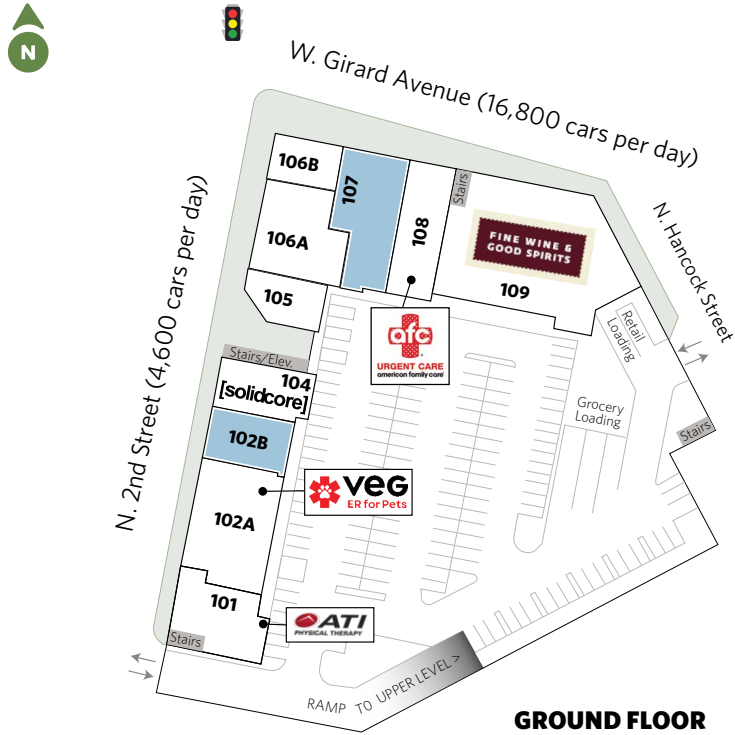

SHOPS AT SCHMIDT'S

180 W. Girard Avenue, Philadelphia, PA 19123

For information:
Deirdre Delaporte

E: ddelaporte@sterlingorganization.com
P: 855-589-5070

GROUND FLOOR

SECOND FLOOR

UNIT	TENANT	SQ. FT.
101	ATI Physical Therapy	2,979
102A	VEG ER for Pets	5,531
102B	Available	2,434
104	Solidcore	2,441
105	Trend Eye Care	1,876
106A	The Shake Seafood	3,999

UNIT	TENANT	SQ. FT.
106B	WSFS Bank	1,836
107	Available	4,497
108	AFC Urgent Care	3,131
109	Fine Wine and Good Spirits	12,325
201	ACME	51,000

Total Square Feet: 92,049