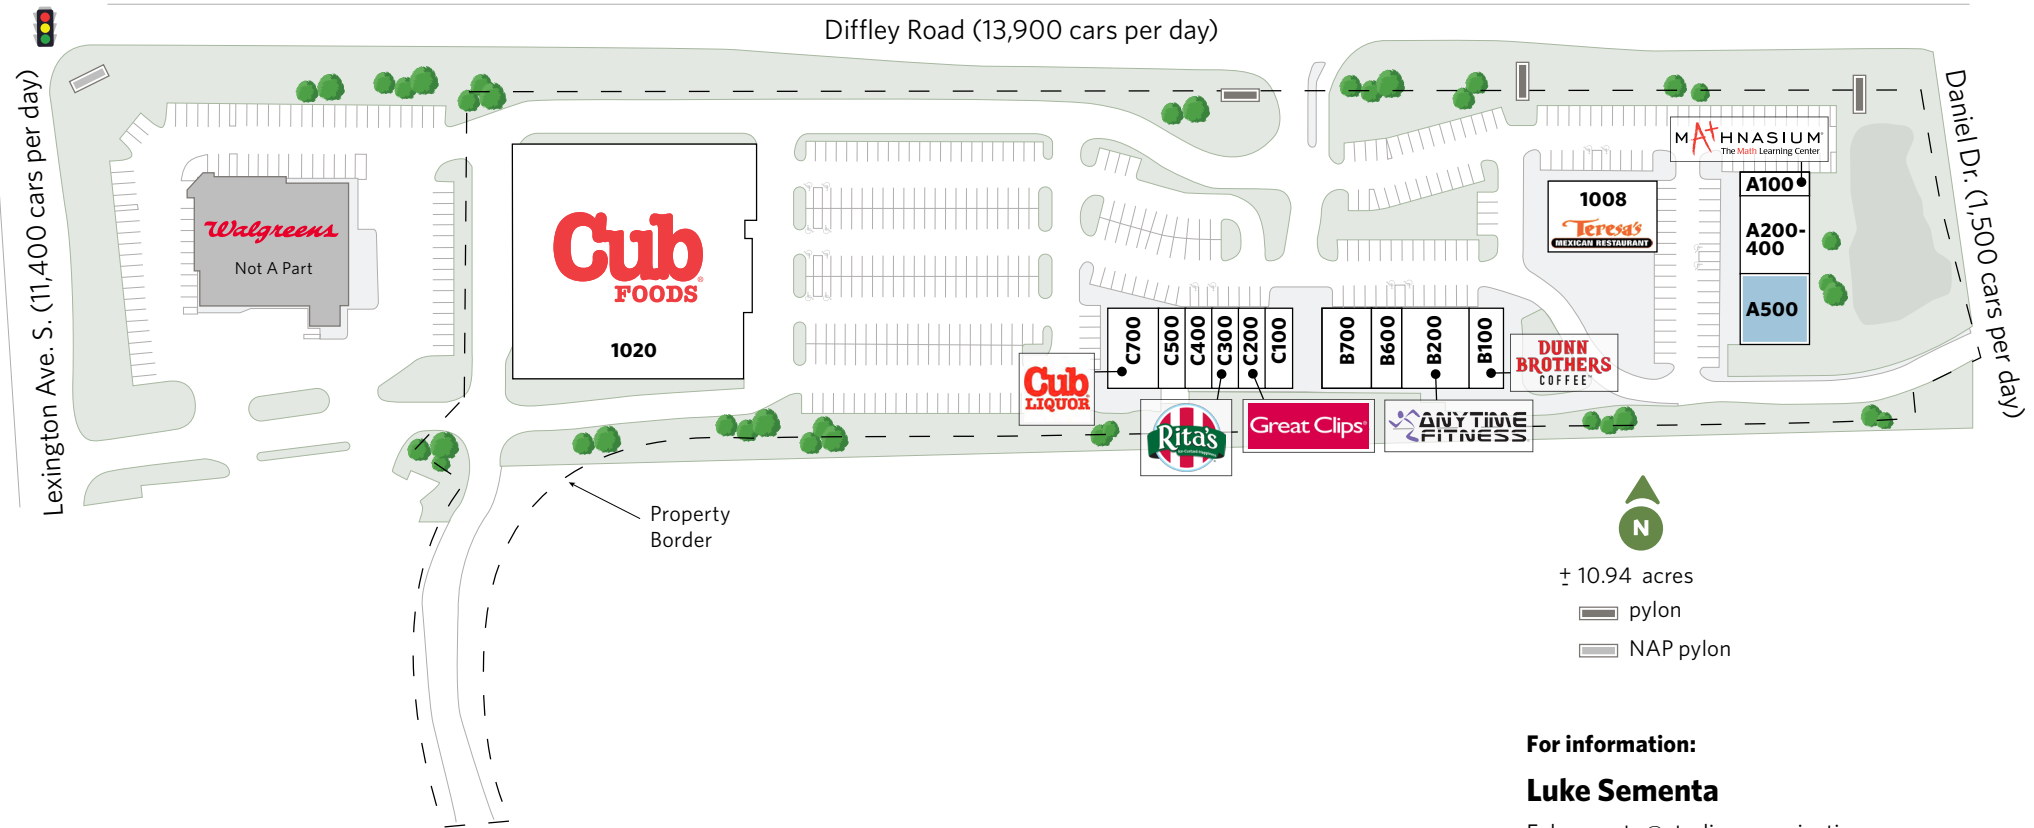

DIFFLEY MARKETPLACE

1004-1020 Diffley Rd., Eagan, MN 55123

For information:

Luke Sementa

E: lsementa@sterlingorganization.com

P: 855-505-7239

UNIT	TENANT	SQ. FT.
1020	Cub Foods	42,600
C700	Cub Liquor	3,844
C500	Pawlished Pets Grooming Salon	1,240
C400	Star Nails	1,200

UNIT	TENANT	SQ. FT.
C300	Rita's Italian Ice Cream	1,113
C200	Great Clips	1,153
C100	Oryza Poke & Ramen	1,478
B700	Hope Breakfast Bar	3,000

UNIT	TENANT	SQ. FT.
B600	ChiroWay	1,030
B200	Anytime Fitness	4,120
B100	Dunn Brother Coffee Eagan	1,878
A200-400	Minnesota Orthodontics	4,245

UNIT	TENANT	SQ. FT.
A100	Mathnasium	1,200
A500	Available	3,802
1008	Teresa's Mexican Restaurant	5,580

Total Square Feet: 77,483