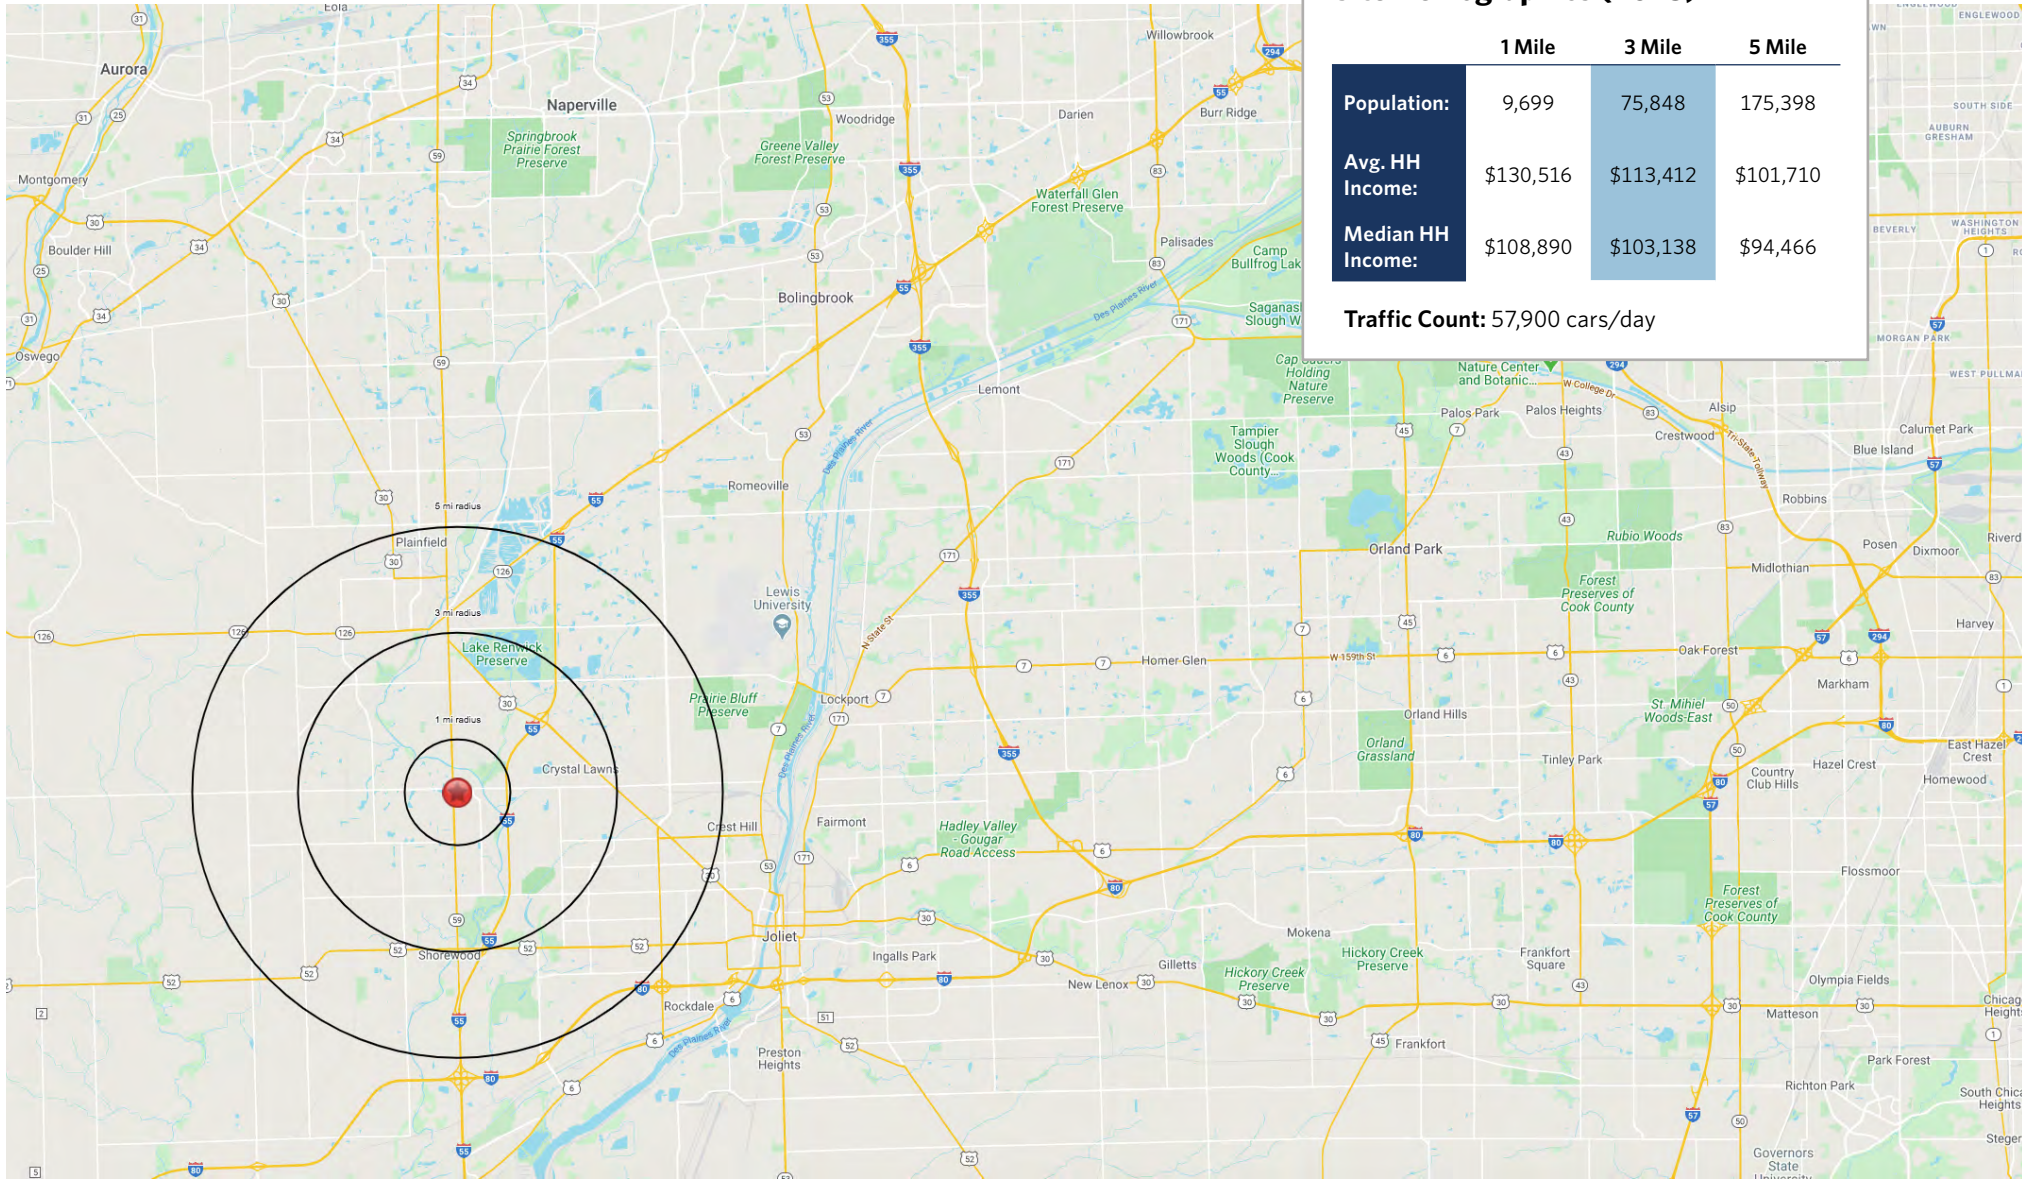

# CATON CROSSING

2300-2322 Route 59, Plainfield, IL 60586

UNIT	TENANT	SQ. FT.
2300	Tony's Fresh Market	56,192
2302A	Brava Nails & Spa	3,000
2302B	PT Solutions	3,000
2304B	Pets Etc.	3,000
2304	Lucky Bamboo Asian Cuisine	3,000
2306	Hallmark	5,000
2308	Harold's Chicken (Coming Soon)	1,600
2310	Betty's Bistro	1,600
2312	GNC	1,600
2314	The UPS Store	1,600
2316	Unlimited Tan	1,400
2318	Aurora Smiles	1,400
2322	Fannie May Candies	1,400

# CATON CROSSING

2300-2322 Route 59, Plainfield, IL 60586

## Site Demographics (2023)

	1 Mile	3 Mile	5 Mile
<b>Population:</b>	9,699	75,848	175,398
<b>Avg. HH Income:</b>	\$130,516	\$113,412	\$101,710
<b>Median HH Income:</b>	\$108,890	\$103,138	\$94,466
<b>Traffic Count:</b>	57,900 cars/day		