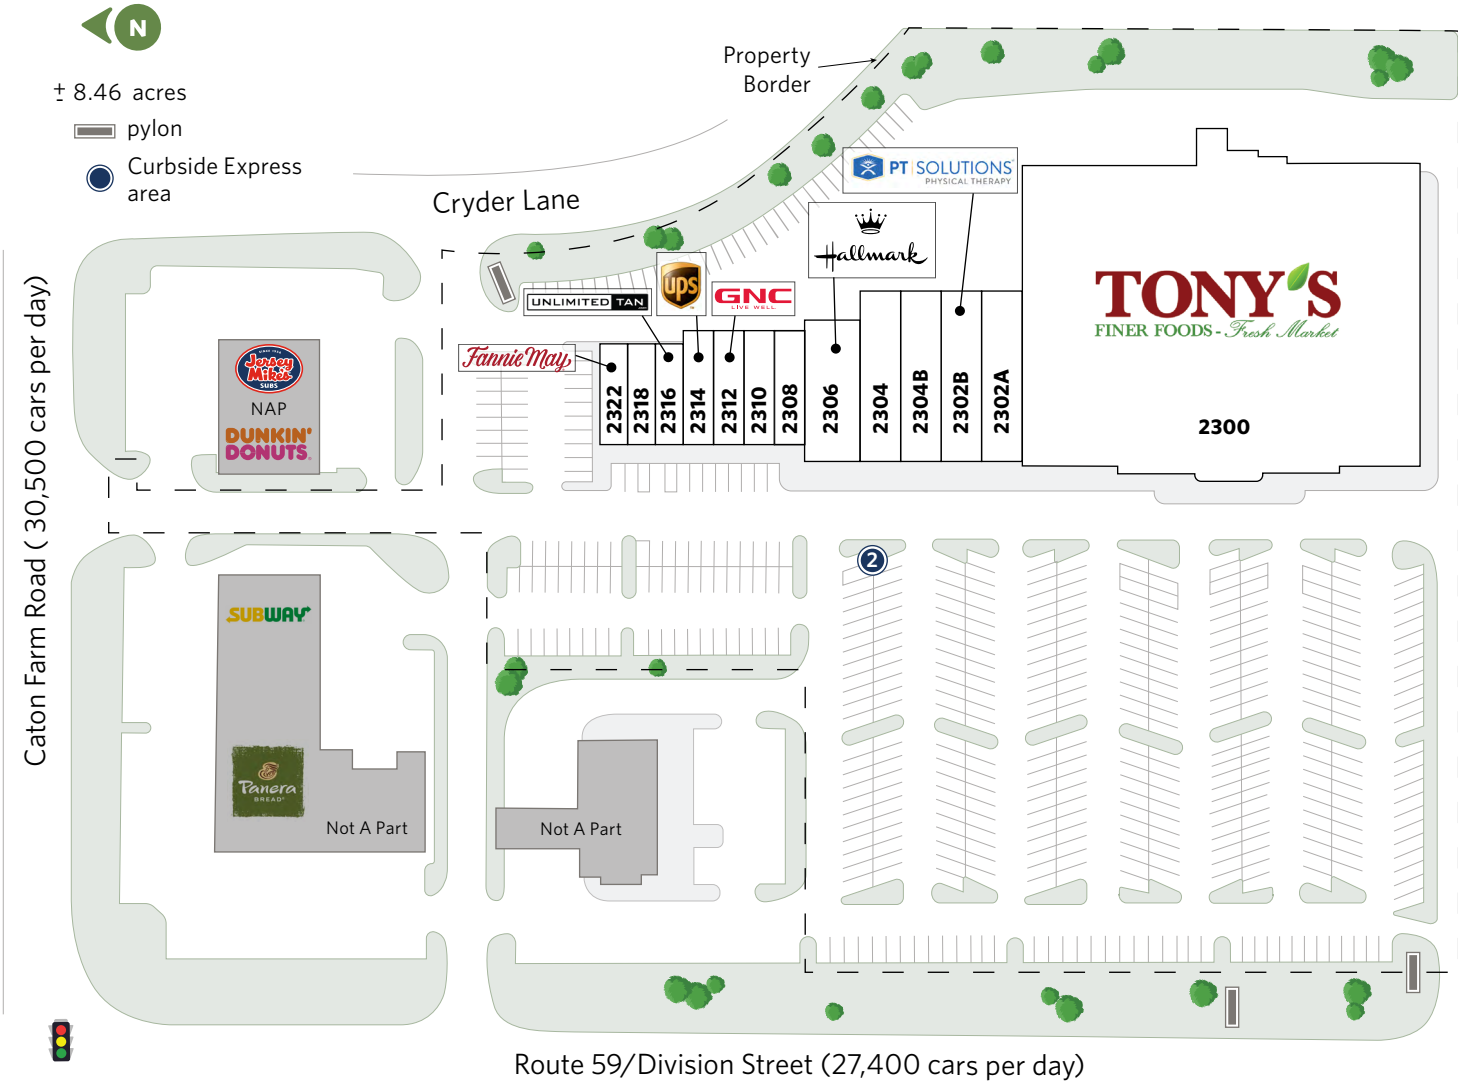

# CATON CROSSING

2300-2322 Route 59, Plainfield, IL 60586

CHICAGO, IL

# CATON CROSSING

2300-2322 Route 59, Plainfield, IL 60586

UNIT	TENANT	SQ. FT.
2300	Tony's Fresh Market	56,192
2302A	Brava Nails & Spa	3,000
2302B	PT Solutions	3,000
2304B	Pets Etc.	3,000
2304	Lucky Bamboo Asian Cuisine	3,000
2306	Hallmark	5,000
2308	Harold's Chicken (Coming Soon)	1,600
2310	Betty's Bistro	1,600
2312	GNC	1,600
2314	The UPS Store	1,600
2316	Unlimited Tan	1,400
2318	Aurora Smiles	1,400
2322	Fannie May Candies	1,400

# CATON CROSSING

2300-2322 Route 59, Plainfield, IL 60586