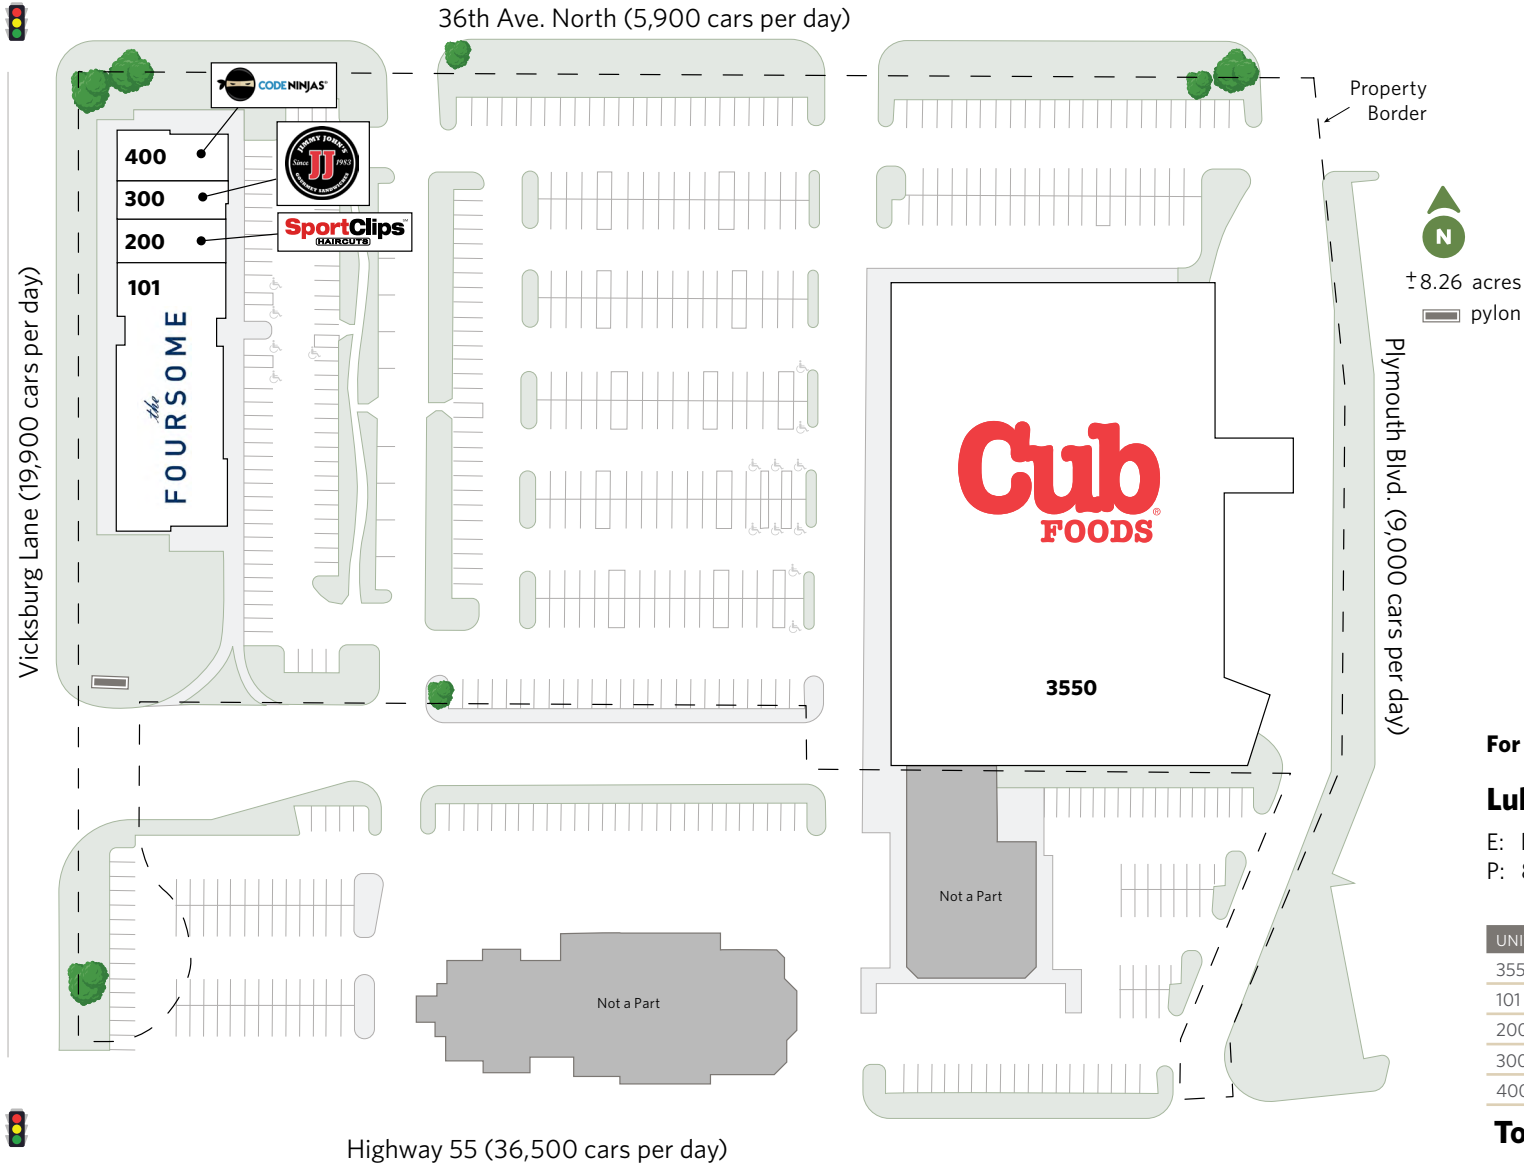

SHOPS OF PLYMOUTH TOWN CENTER

3550-3570 Vicksburg Lane, Plymouth, MN 55447

MINNEAPOLIS, MN

SHOPS OF PLYMOUTH TOWN CENTER

3550-3570 Vicksburg Lane, Plymouth, MN 55447

SHOPS OF PLYMOUTH TOWN CENTER

3550-3570 Vicksburg Lane, Plymouth, MN 55447

For information:

Luke Sementa

E: lsementa@sterlingorganization.com

P: 855-505-7239

UNIT	TENANT	SQ. FT.
3550	Cub Foods	67,510
101	The Foursome	11,722
200	Sport Clips	1,400
300	Jimmy John's	1,446
400	Code Ninjas	1,925

Total Square Feet: 84,003

SHOPS OF PLYMOUTH TOWN CENTER

3550-3570 Vicksburg Lane, Plymouth, MN 55447

SHOPS OF PLYMOUTH TOWN CENTER

3550-3570 Vicksburg Lane, Plymouth, MN 55447