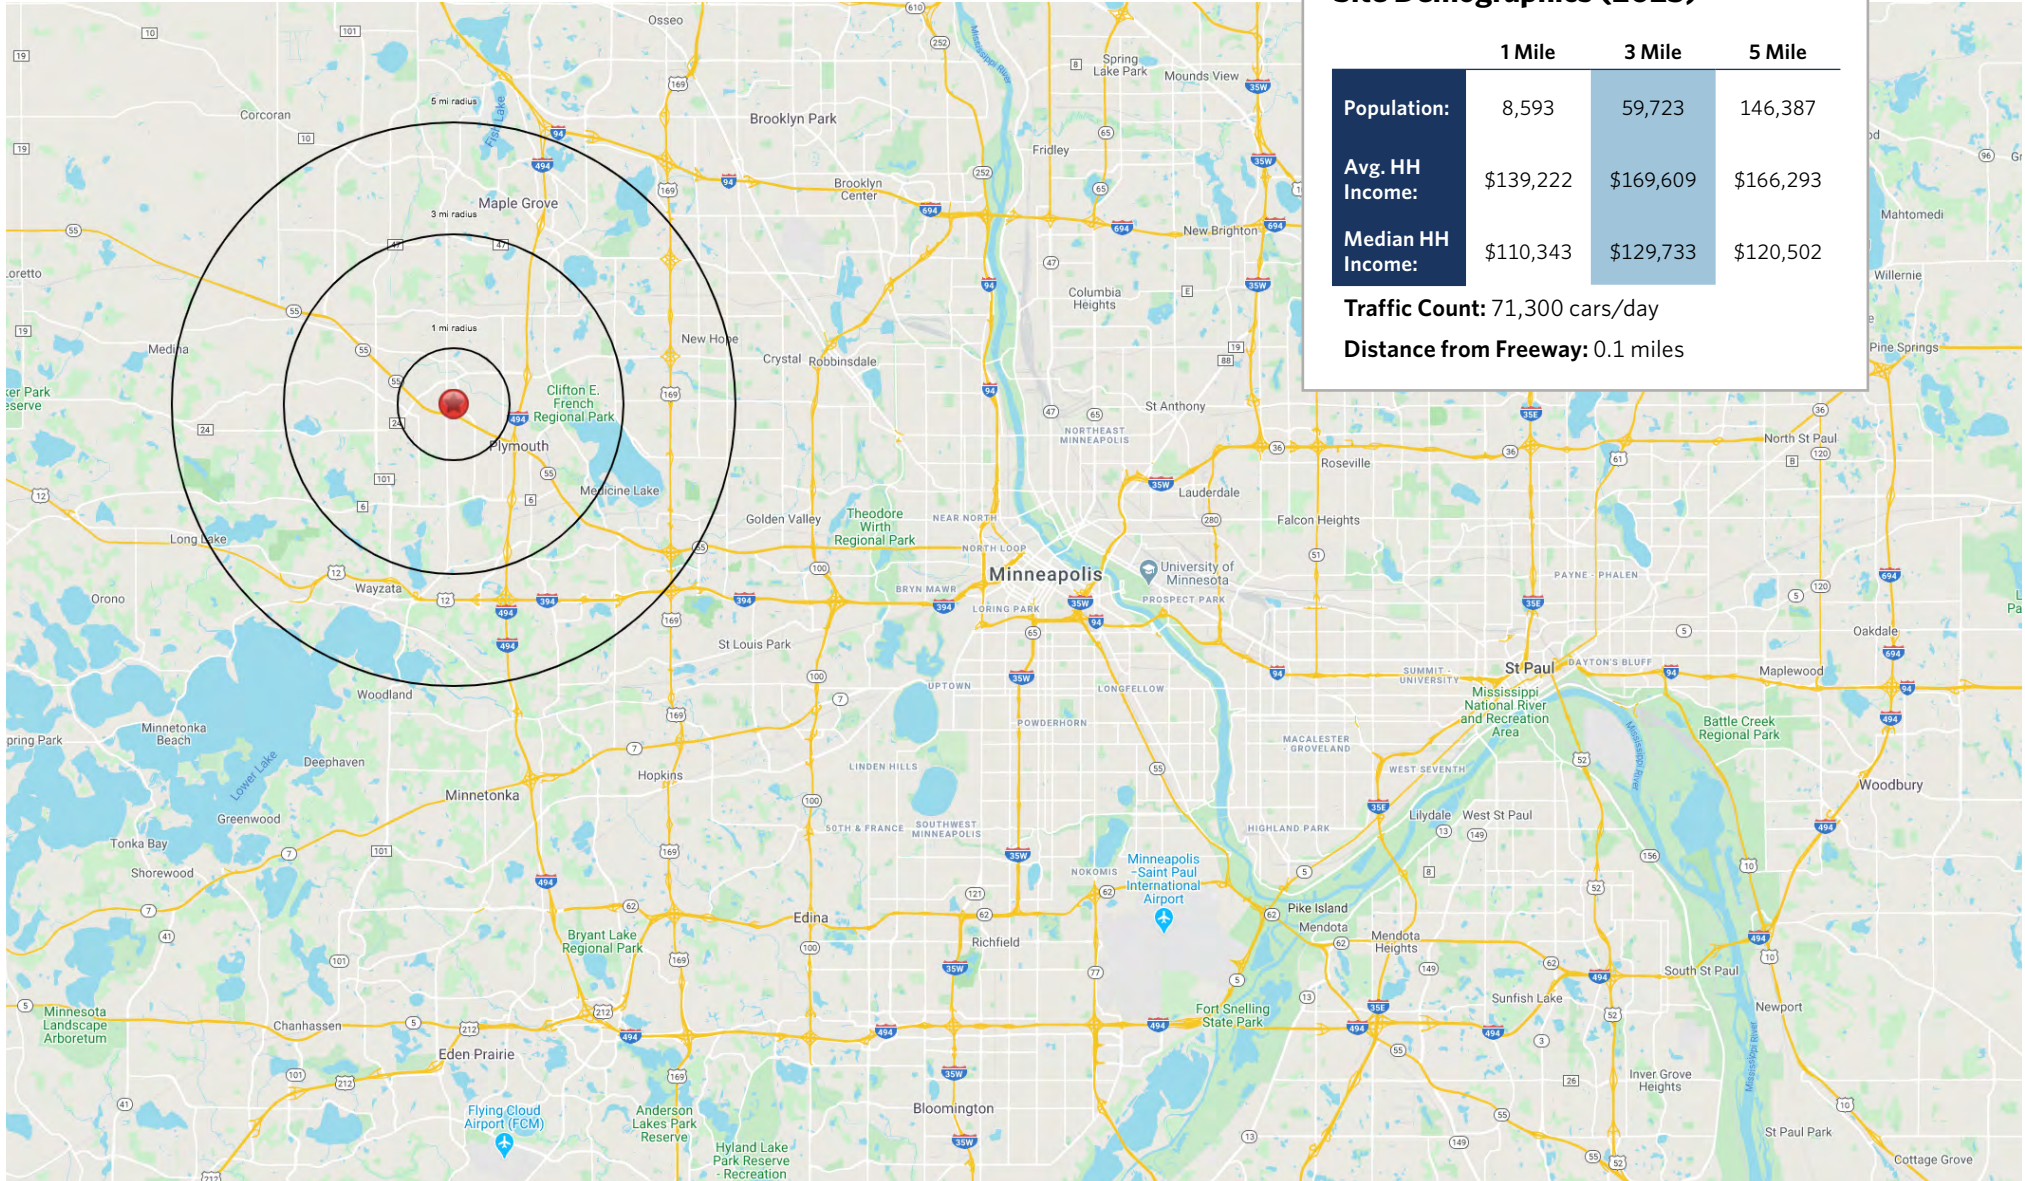

SHOPS OF PLYMOUTH TOWN CENTER

3550-3570 Vicksburg Lane, Plymouth, MN 55447