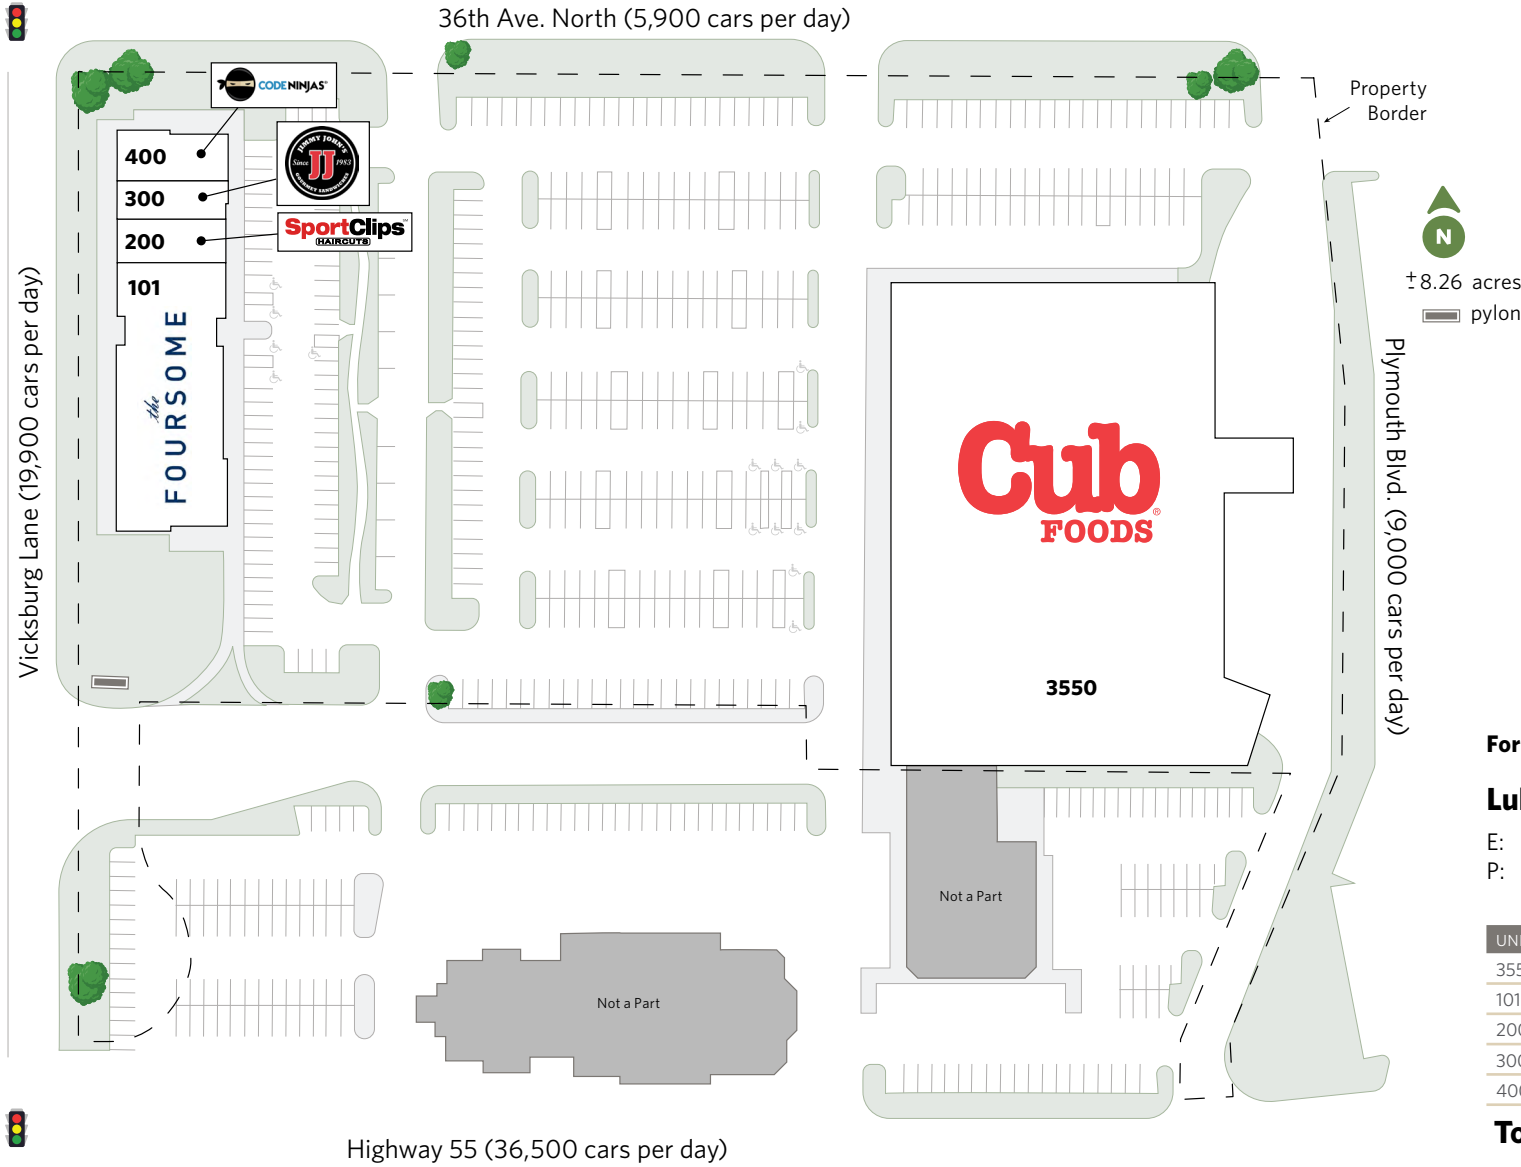

# SHOPS OF PLYMOUTH TOWN CENTER

3550-3570 Vicksburg Lane, Plymouth, MN 55447

For information:

**Luke Sementa**

E: [lsementa@sterlingorganization.com](mailto:lsementa@sterlingorganization.com)

P: 855-505-7239

UNIT	TENANT	SQ. FT.
3550	Cub Foods	67,510
101	The Foursome	11,722
200	Sport Clips	1,400
300	Jimmy John's	1,446
400	Code Ninjas	1,925

**Total Square Feet: 84,003**