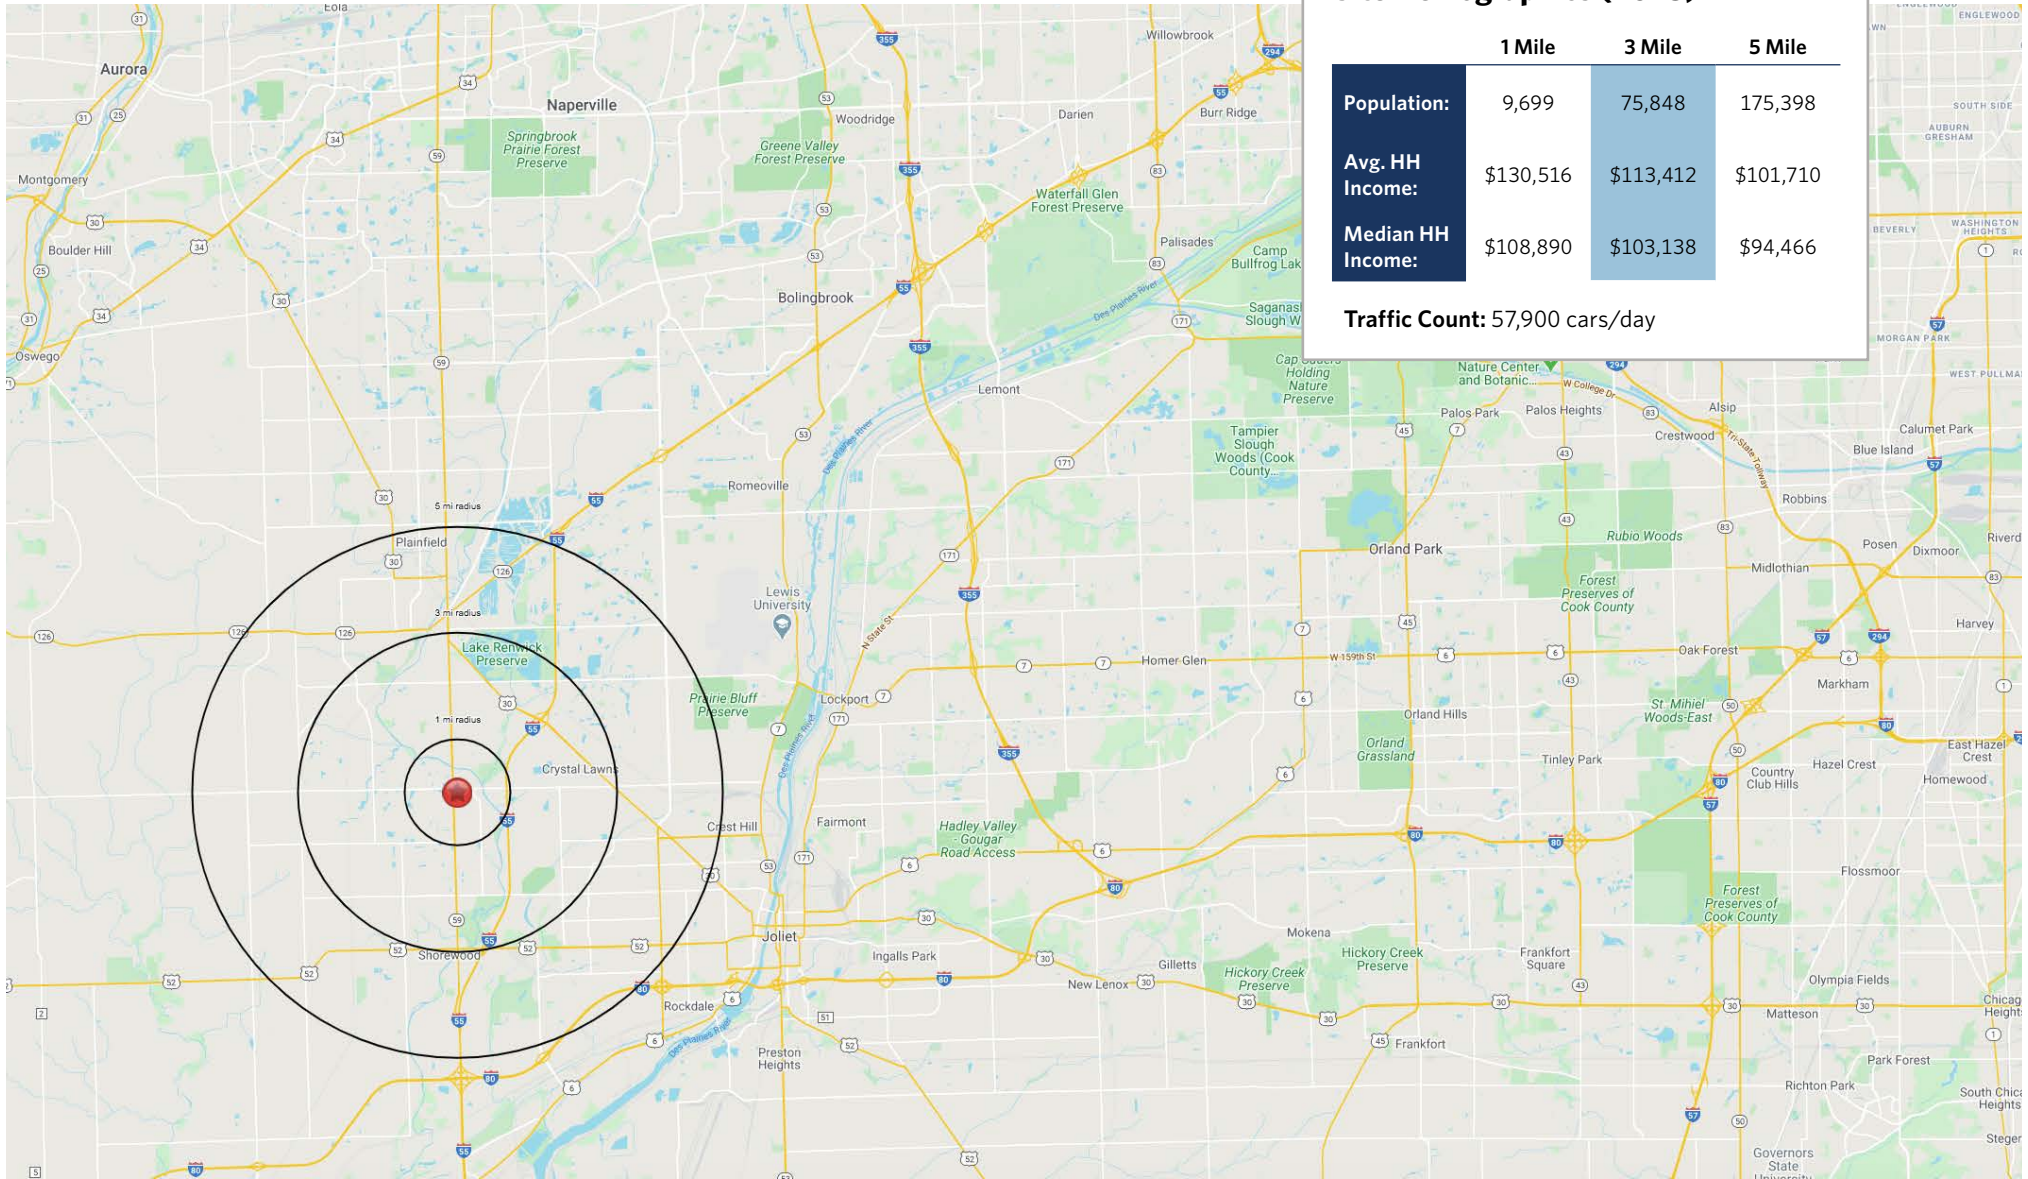

# CATON CROSSING

2300-2322 Route 59, Plainfield, IL 60586

UNIT	TENANT	SQ. FT.
2300	Tony's Fresh Market	56,192
2302A	Brava Nails & Spa	3,000
2302B	PT Solutions	3,000
2304B	Pets Etc.	3,000
2304	Lucky Bamboo Asian Cuisine	3,000
2306	Hallmark	5,000
2308	Harold's Chicken	1,600
2310	Betty's Bistro	1,600
2312	GNC	1,600
2314	The UPS Store	1,600
2316	Unlimited Tan	1,400
2318	Aurora Smiles	1,400
2322	Fannie May Candies	1,400

# CATON CROSSING

2300-2322 Route 59, Plainfield, IL 60586

## Site Demographics (2023)

	1 Mile	3 Mile	5 Mile
<b>Population:</b>	9,699	75,848	175,398
<b>Avg. HH Income:</b>	\$130,516	\$113,412	\$101,710
<b>Median HH Income:</b>	\$108,890	\$103,138	\$94,466
<b>Traffic Count:</b>	57,900 cars/day		