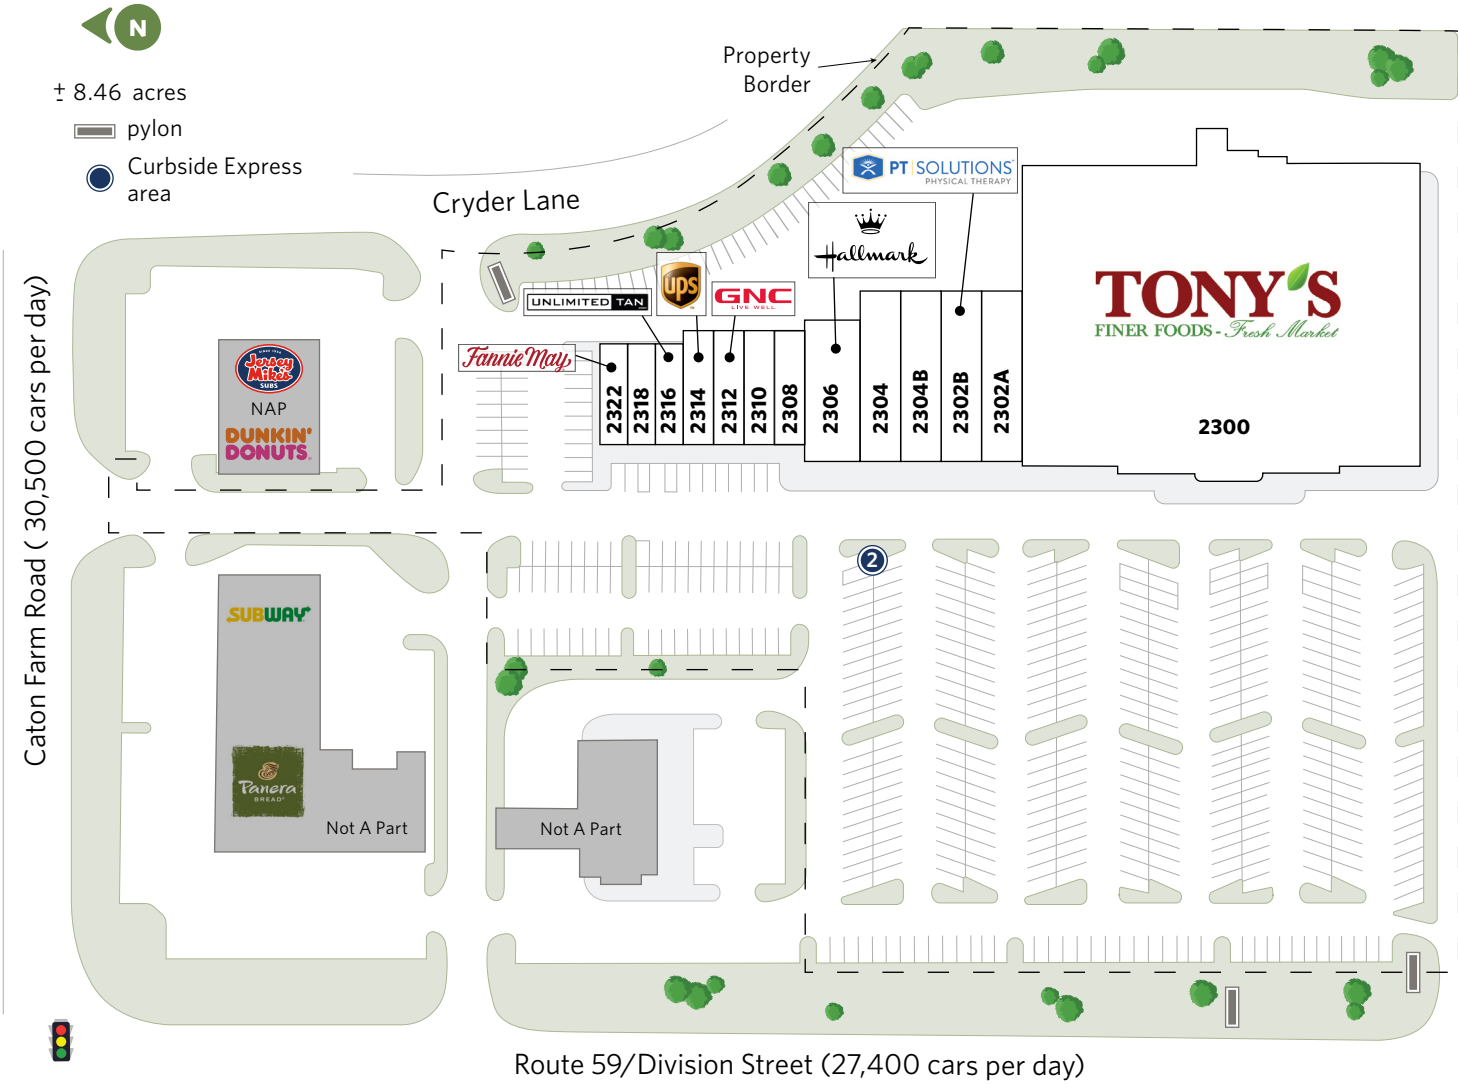

# CATON CROSSING

2300-2322 Route 59, Plainfield, IL 60586

CHICAGO, IL

# CATON CROSSING

2300-2322 Route 59, Plainfield, IL 60586

STERLING  
ORGANIZATION

For information: **Luke Sementa** E: [lsementa@sterlingorganization.com](mailto:lsementa@sterlingorganization.com) P: 855-505-7239

# CATON CROSSING

2300-2322 Route 59, Plainfield, IL 60586

UNIT	TENANT	SQ. FT.
2300	Tony's Fresh Market	56,192
2302A	Brava Nails & Spa	3,000
2302B	PT Solutions	3,000
2304B	Pets Etc.	3,000
2304	Lucky Bamboo Asian Cuisine	3,000
2306	Hallmark	5,000
2308	Harold's Chicken	1,600
2310	Betty's Bistro	1,600
2312	GNC	1,600
2314	The UPS Store	1,600
2316	Unlimited Tan	1,400
2318	Aurora Smiles	1,400
2322	Fannie May Candies	1,400

# CATON CROSSING

2300-2322 Route 59, Plainfield, IL 60586