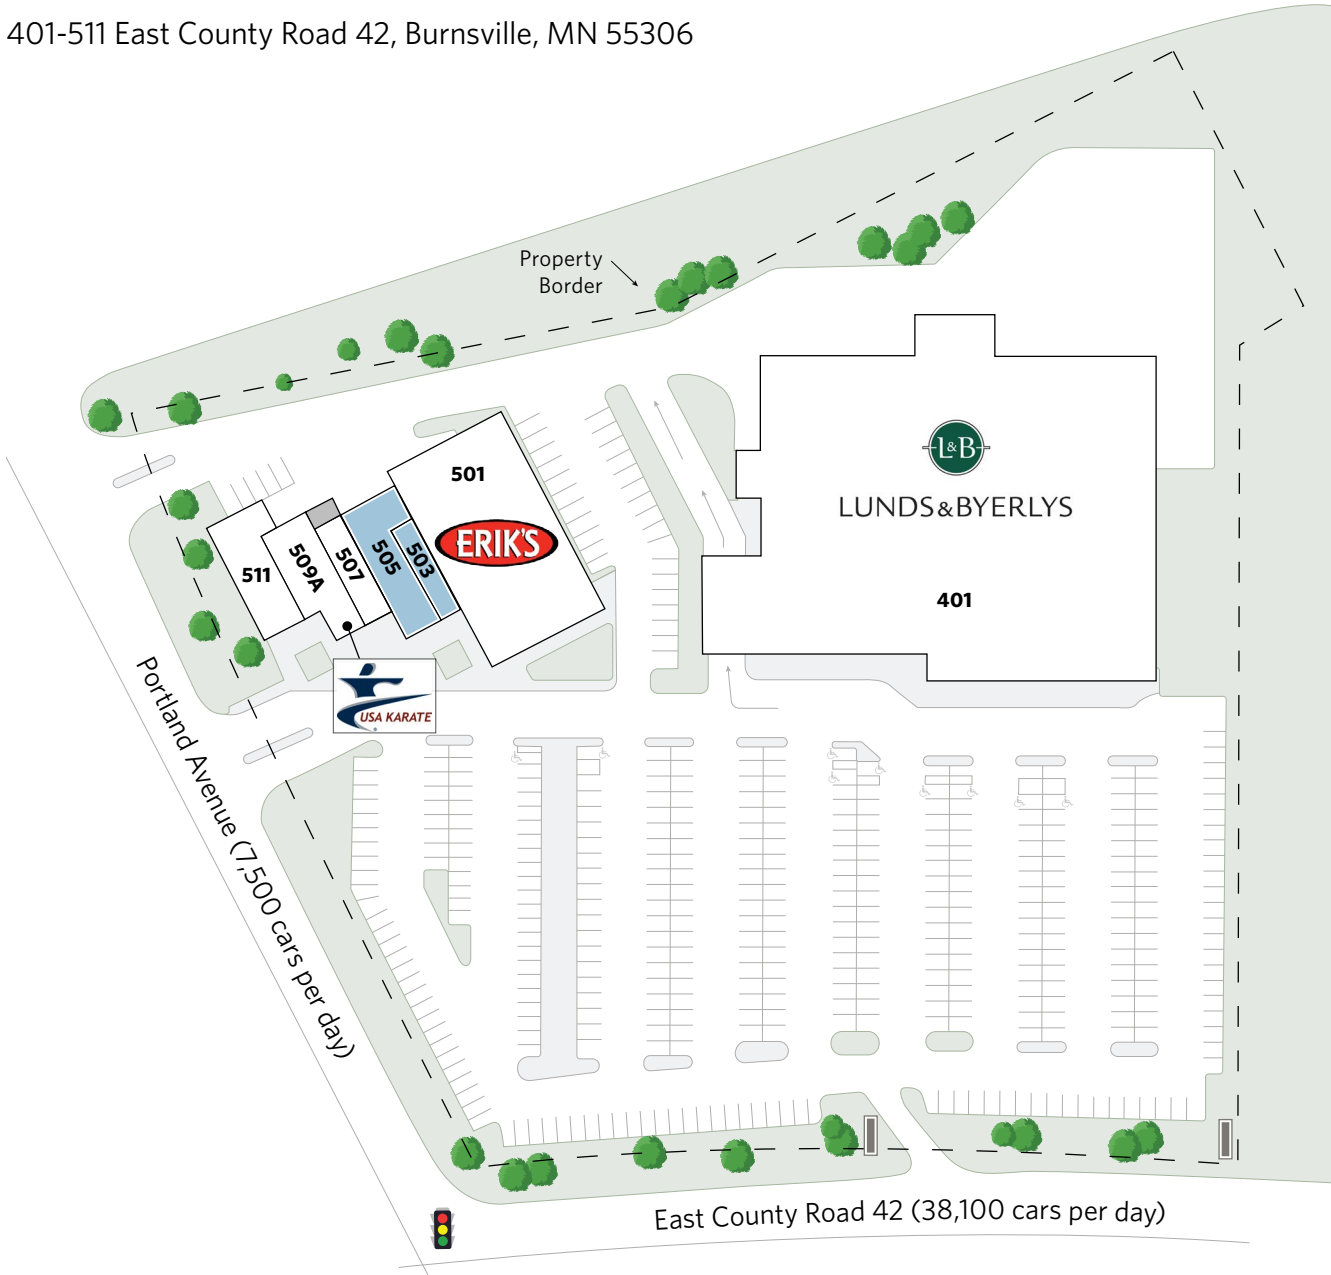

BYERLYS BURNSVILLE

401-511 East County Road 42, Burnsville, MN 55306

MINNEAPOLIS, MN

BYERLYS BURNSVILLE

401-511 East County Road 42, Burnsville, MN 55306

For information: **Luke Sementa**

E: lsementa@sterlingorganization.com

P: 855-505-7239

January 2024

BYERLYS BURNSVILLE

401-511 East County Road 42, Burnsville, MN 55306

± 8.40 acres

— pylon

For information:

Luke Sementa

E: lsementa@sterlingorganization.com

P: 855-505-7239

UNIT	TENANT	SQ. FT.
401	Lunds & Byerlys	51,051
501	Erik's Bike Shop	11,280
503	Available	1,200
505	Available	2,420
507	El Parcerro Hair Salon (Coming Soon)	1,540
509A	USA Karate	2,413
511	Thrive Chiropractic & Health	2,435

Total Square Feet:

72,339

BYERLYS BURNSVILLE

401-511 East County Road 42, Burnsville, MN 55306