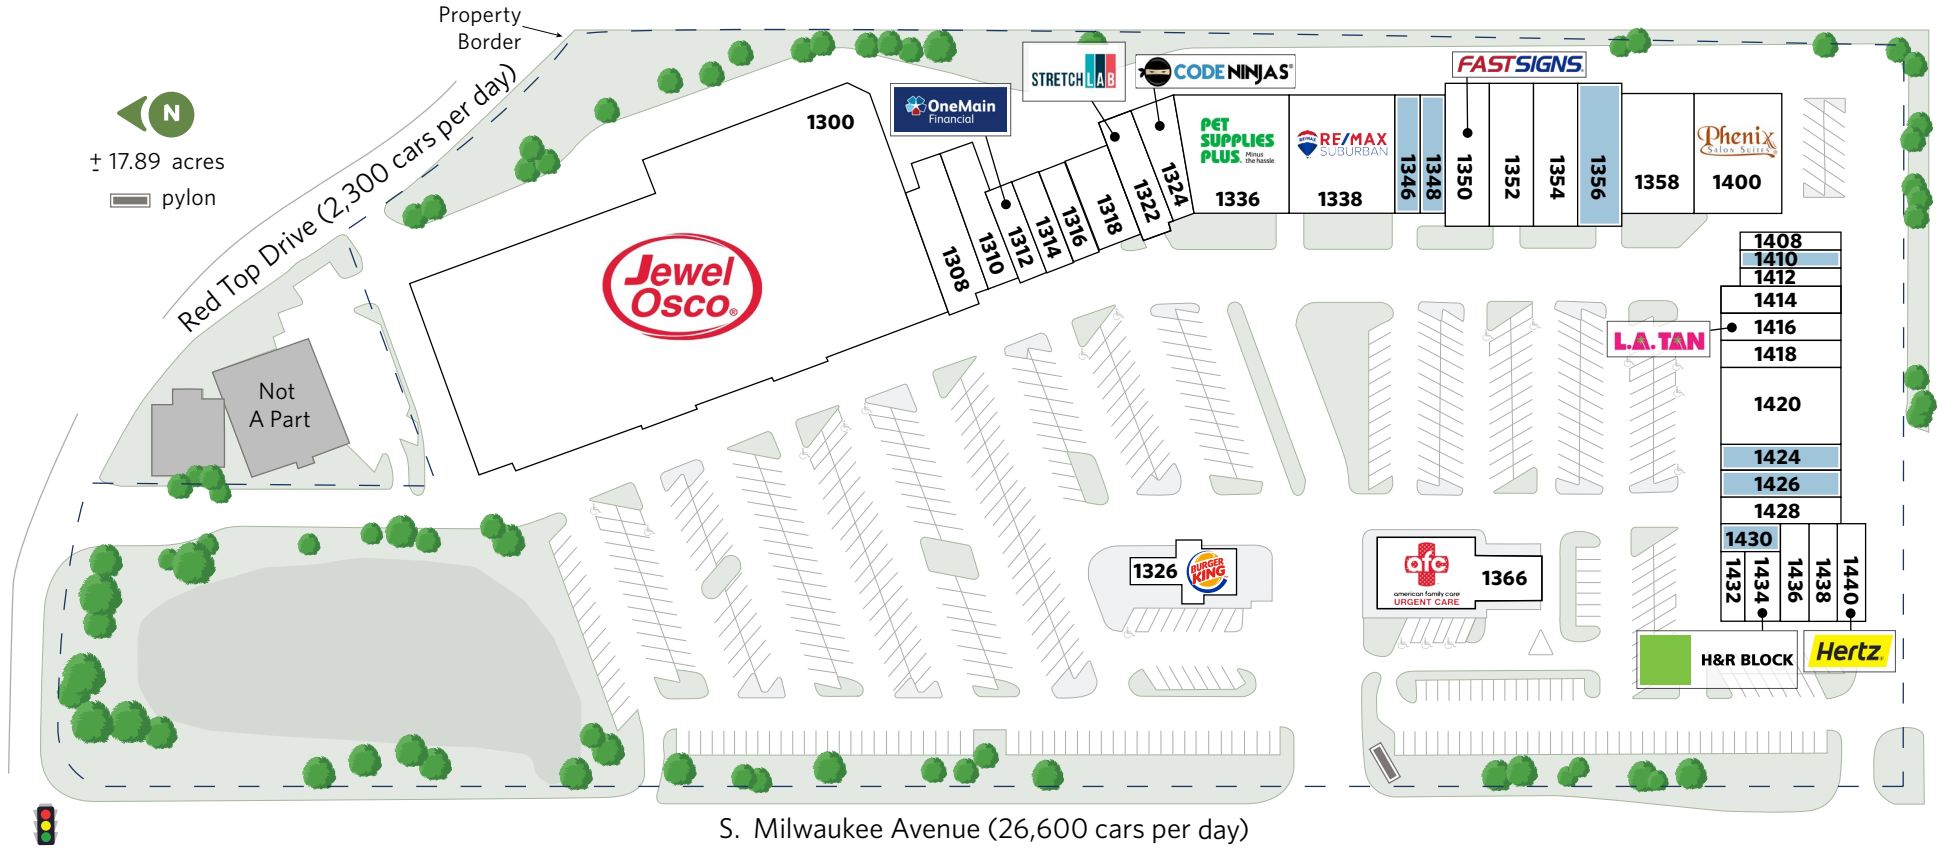

RED TOP PLAZA

1300-1440 S. Milwaukee Ave., Libertyville, IL 60048

CHICAGO, IL

RED TOP PLAZA

1300-1440 S. Milwaukee Ave., Libertyville, IL 60048

RED TOP PLAZA

1300-1440 S. Milwaukee Ave., Libertyville, IL 60048

For information: **Luke Sementa**

E: lsementa@sterlingorganization.com

P: 855-505-7239

UNIT	TENANT	SQ. FT.	UNIT	TENANT	SQ. FT.	UNIT	TENANT	SQ. FT.	UNIT	TENANT	SQ. FT.
1300	Jewel Osco	66,844	1338	RE/MAX Suburban	6,400	1410	Available	1,200	1432	Tide Dry Cleaners	800
1308	Vision Care	2,760	1346	Available	1,600	1412	Mandu	1,200	1434	H&R Block	1,200
1310	Massage Motu & Chiropractic	3,000	1348	Available	1,600	1414	Studio Elevate Fit	1,600	1436	Lou Malnati's Pizzeria	1,300
1312	OneMain Financial	1,200	1350	Fast Signs	2,500	1416	L.A. Tan	1,600	1438	Max's Dawg House	1,300
1314	Warhammer	1,200	1352	Athletico Physical Therapy	2,500	1418	Great Lakes Dental	1,600	1440	Hertz	1,300
1316	Asurion Tech Repair & Solutions	1,200	1354	Ki Martial Arts	2,500	1420	Plato's Closet	3,200	1326	Burger King	3,000
1318	Hunan Palace	2,400	1356	Available	2,500	1424	Available	1,600	1366	AFC Urgent Care Libertyville or AFC Urgent Care (Coming Soon)	4,000
1322	StretchLab (Coming Soon)	1,600	1358	Foss Swim School	5,205	1426	Available	1,600			
1324	Code Ninjas	2,736	1400	Phenix Salon Suites	7,595	1428	La Mera Mera Taqueria	1,600			
1336	Pet Supplies Plus	6,400	1408	Nails First	1,200	1430	Available	800			
									Total Square Feet:		151,840

RED TOP PLAZA

1300-1440 S. Milwaukee Ave., Libertyville, IL 60048

RED TOP PLAZA

1300-1440 S. Milwaukee Ave., Libertyville, IL 60048