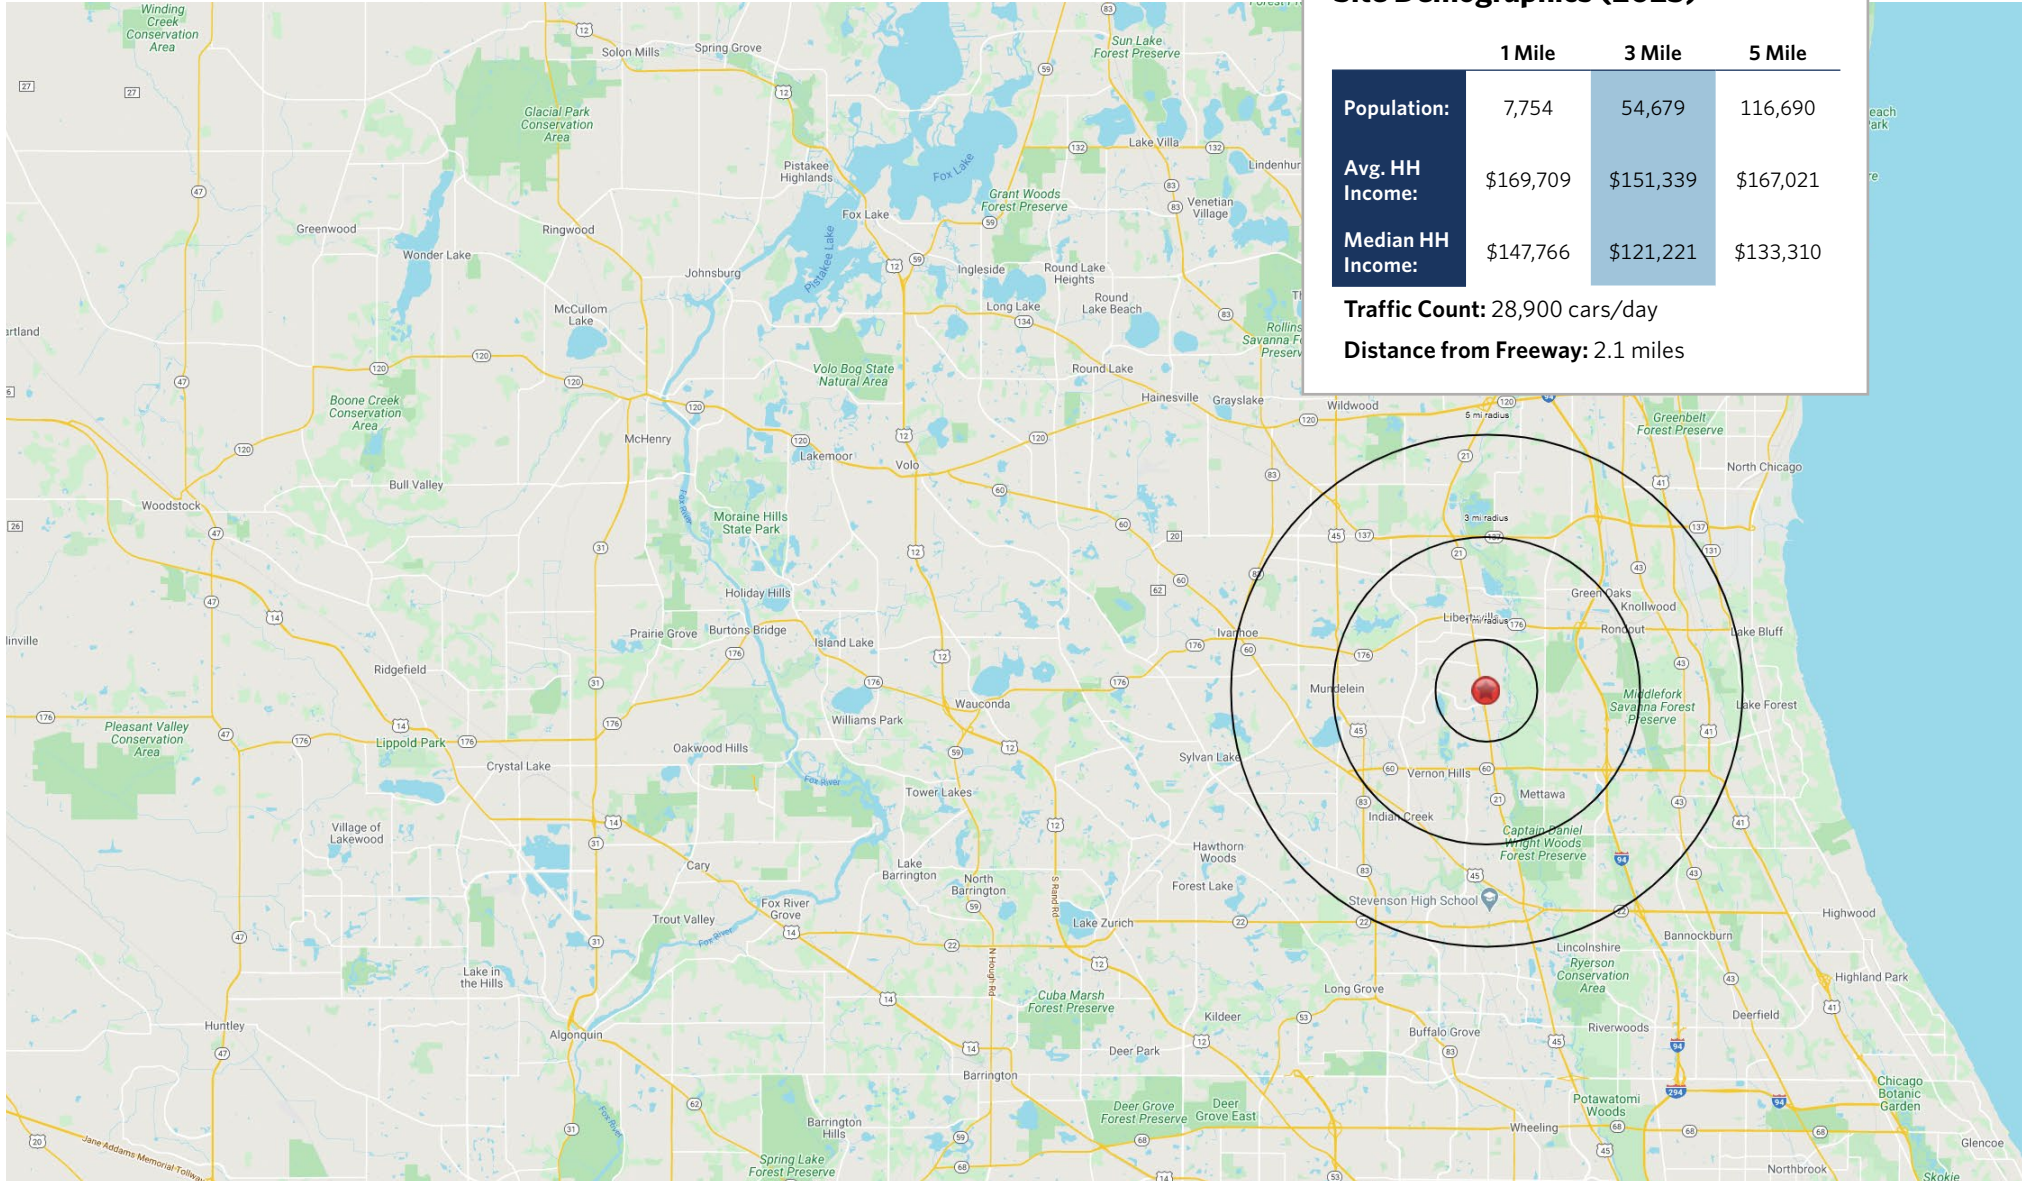

RED TOP PLAZA

1300-1440 S. Milwaukee Ave., Libertyville, IL 60048

CHICAGO, IL

RED TOP PLAZA

1300-1440 S. Milwaukee Ave., Libertyville, IL 60048

RED TOP PLAZA

1300-1440 S. Milwaukee Ave., Libertyville, IL 60048

For information: **Luke Sementa**

E: lsementa@sterlingorganization.com

P: 855-505-7239

UNIT	TENANT	SQ. FT.	UNIT	TENANT	SQ. FT.	UNIT	TENANT	SQ. FT.	UNIT	TENANT	SQ. FT.
1300	Jewel Osco	66,844	1338	RE/MAX Suburban	6,400	1410	Available	1,200	1432	Tide Dry Cleaners	800
1308	Vision Care	2,760	1346	Available	1,600	1412	Mandu	1,200	1434	H&R Block	1,200
1310	Massage Motu & Chiropractic	3,000	1348	Available	1,600	1414	Studio Elevate Fit	1,600	1436	Lou Malnati's Pizzeria	1,300
1312	OneMain Financial	1,200	1350	Fast Signs	2,500	1416	L.A. Tan	1,600	1438	Max's Dawg House	1,300
1314	Warhammer	1,200	1352	Athletico Physical Therapy	2,500	1418	Great Lakes Dental	1,600	1440	Hertz	1,300
1316	Asurion Tech Repair & Solutions	1,200	1354	Ki Martial Arts	2,500	1420	Plato's Closet	3,200	1326	Burger King	3,000
1318	Hunan Palace	2,400	1356	Available	2,500	1424	Available	1,600	1366	AFC Urgent Care Libertyville or AFC Urgent Care (Coming Soon)	4,000
1322	StretchLab (Coming Soon)	1,600	1358	Foss Swim School	5,205	1426	Available	1,600			
1324	Code Ninjas	2,736	1400	Phenix Salon Suites	7,595	1428	La Mera Mera Taqueria	1,600			
1336	Pet Supplies Plus	6,400	1408	Nails First	1,200	1430	Available	800			
									Total Square Feet:		151,840

RED TOP PLAZA

1300-1440 S. Milwaukee Ave., Libertyville, IL 60048

RED TOP PLAZA

1300-1440 S. Milwaukee Ave., Libertyville, IL 60048