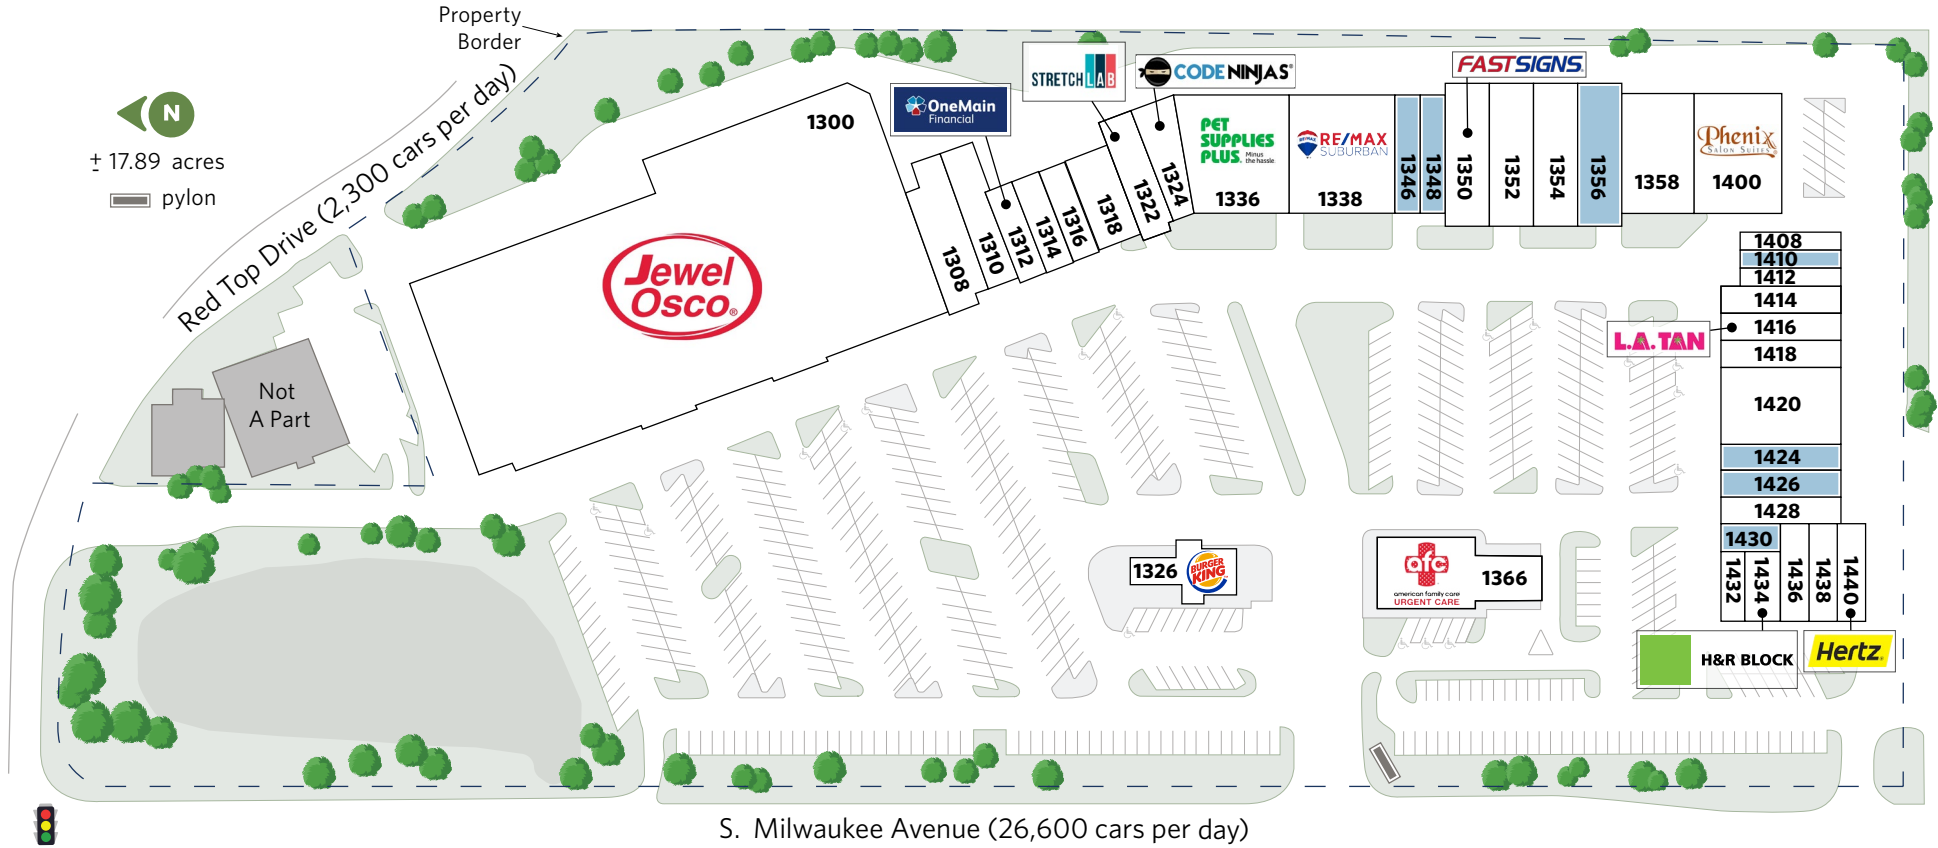

RED TOP PLAZA

1300-1440 S. Milwaukee Ave., Libertyville, IL 60048

For information: **Luke Sementa**

E: lsementa@sterlingorganization.com

P: 855-505-7239

UNIT	TENANT	SQ. FT.	UNIT	TENANT	SQ. FT.	UNIT	TENANT	SQ. FT.	UNIT	TENANT	SQ. FT.
1300	Jewel Osco	66,844	1338	RE/MAX Suburban	6,400	1410	Available	1,200	1432	Tide Dry Cleaners	800
1308	Vision Care	2,760	1346	Available	1,600	1412	Mandu	1,200	1434	H&R Block	1,200
1310	Massage Motu & Chiropractic	3,000	1348	Available	1,600	1414	Studio Elevate Fit	1,600	1436	Lou Malnati's Pizzeria	1,300
1312	OneMain Financial	1,200	1350	Fast Signs	2,500	1416	L.A. Tan	1,600	1438	Max's Dawg House	1,300
1314	Warhammer	1,200	1352	Athletico Physical Therapy	2,500	1418	Great Lakes Dental	1,600	1440	Hertz	1,300
1316	Asurion Tech Repair & Solutions	1,200	1354	Ki Martial Arts	2,500	1420	Plato's Closet	3,200	1326	Burger King	3,000
1318	Hunan Palace	2,400	1356	Available	2,500	1424	Available	1,600	1366	AFC Urgent Care Libertyville or AFC Urgent Care (Coming Soon)	4,000
1322	StretchLab (Coming Soon)	1,600	1358	Foss Swim School	5,205	1426	Available	1,600			
1324	Code Ninjas	2,736	1400	Phenix Salon Suites	7,595	1428	La Mera Mera Taqueria	1,600			
1336	Pet Supplies Plus	6,400	1408	Nails First	1,200	1430	Available	800			
									Total Square Feet:		151,840