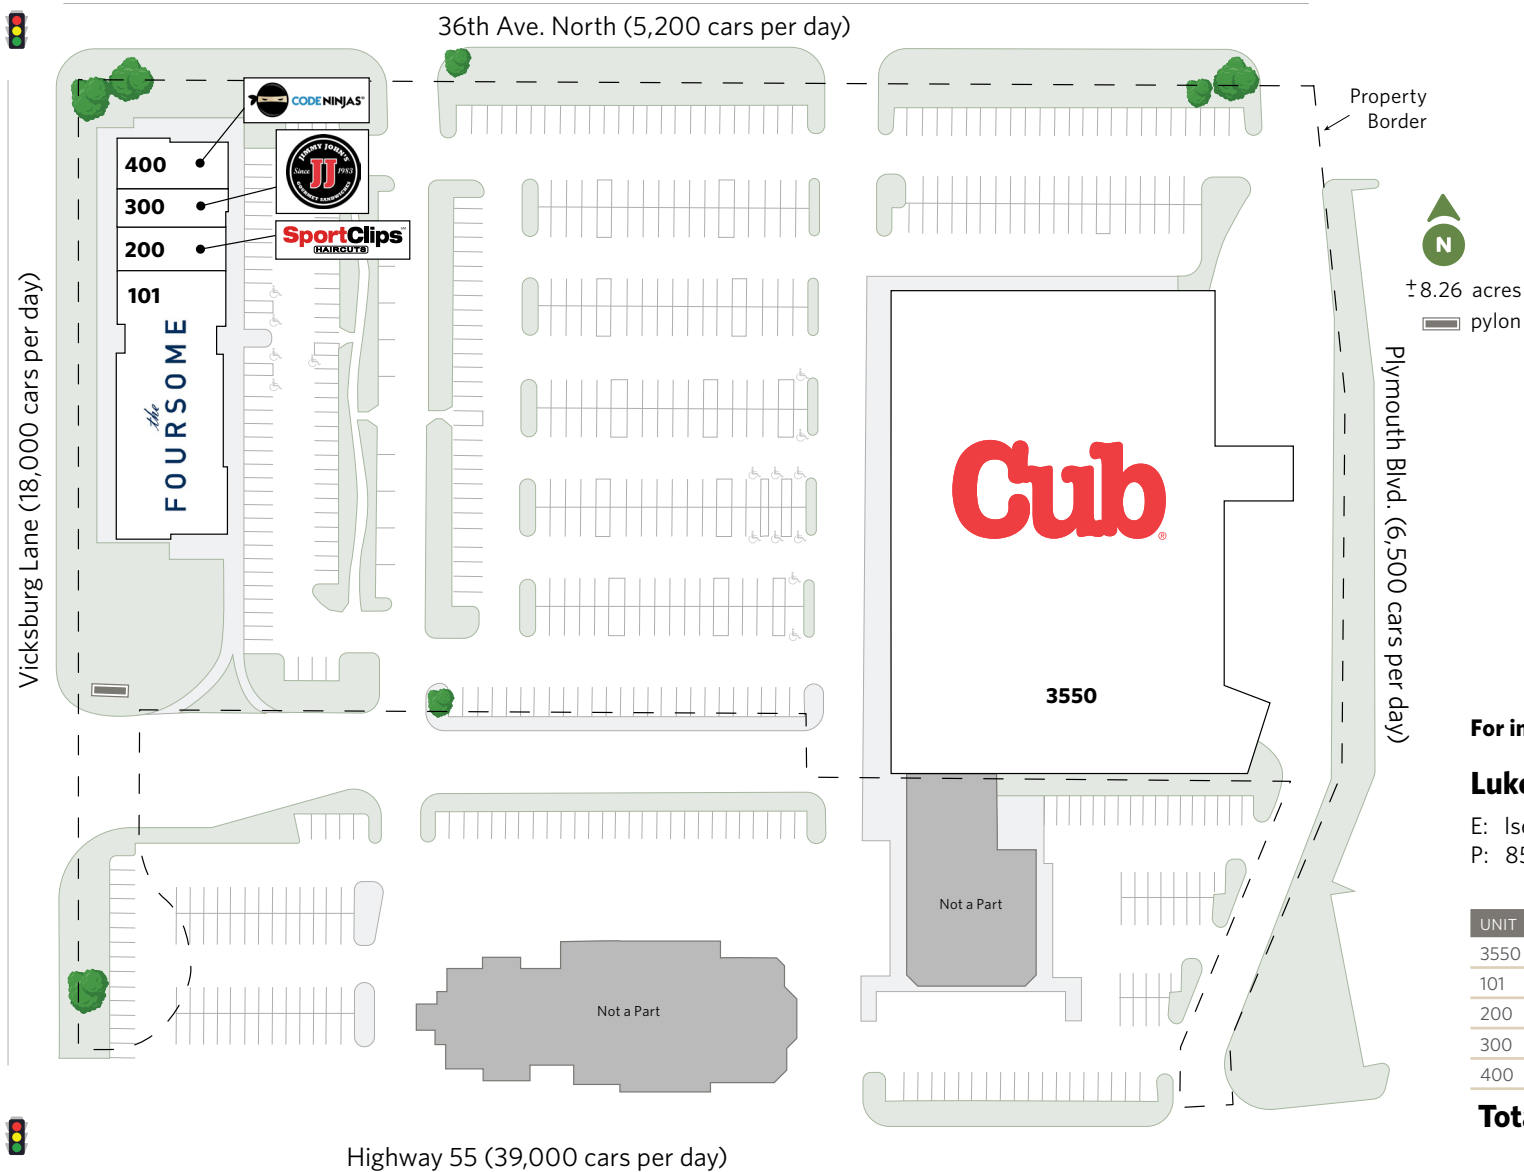

SHOPS OF PLYMOUTH TOWN CENTER

3550-3570 Vicksburg Lane, Plymouth, MN 55447

For information:

Luke Sementa

E: Isementa@sterlingorganization.com

P: 855-505-7239

UNIT	TENANT	SQ. FT.
3550	Cub Foods	67,510
101	The Foursome	11,722
200	Sport Clips	1,400
300	Jimmy John's	1,446
400	Code Ninjas	1,925

Total Square Feet: 84,003