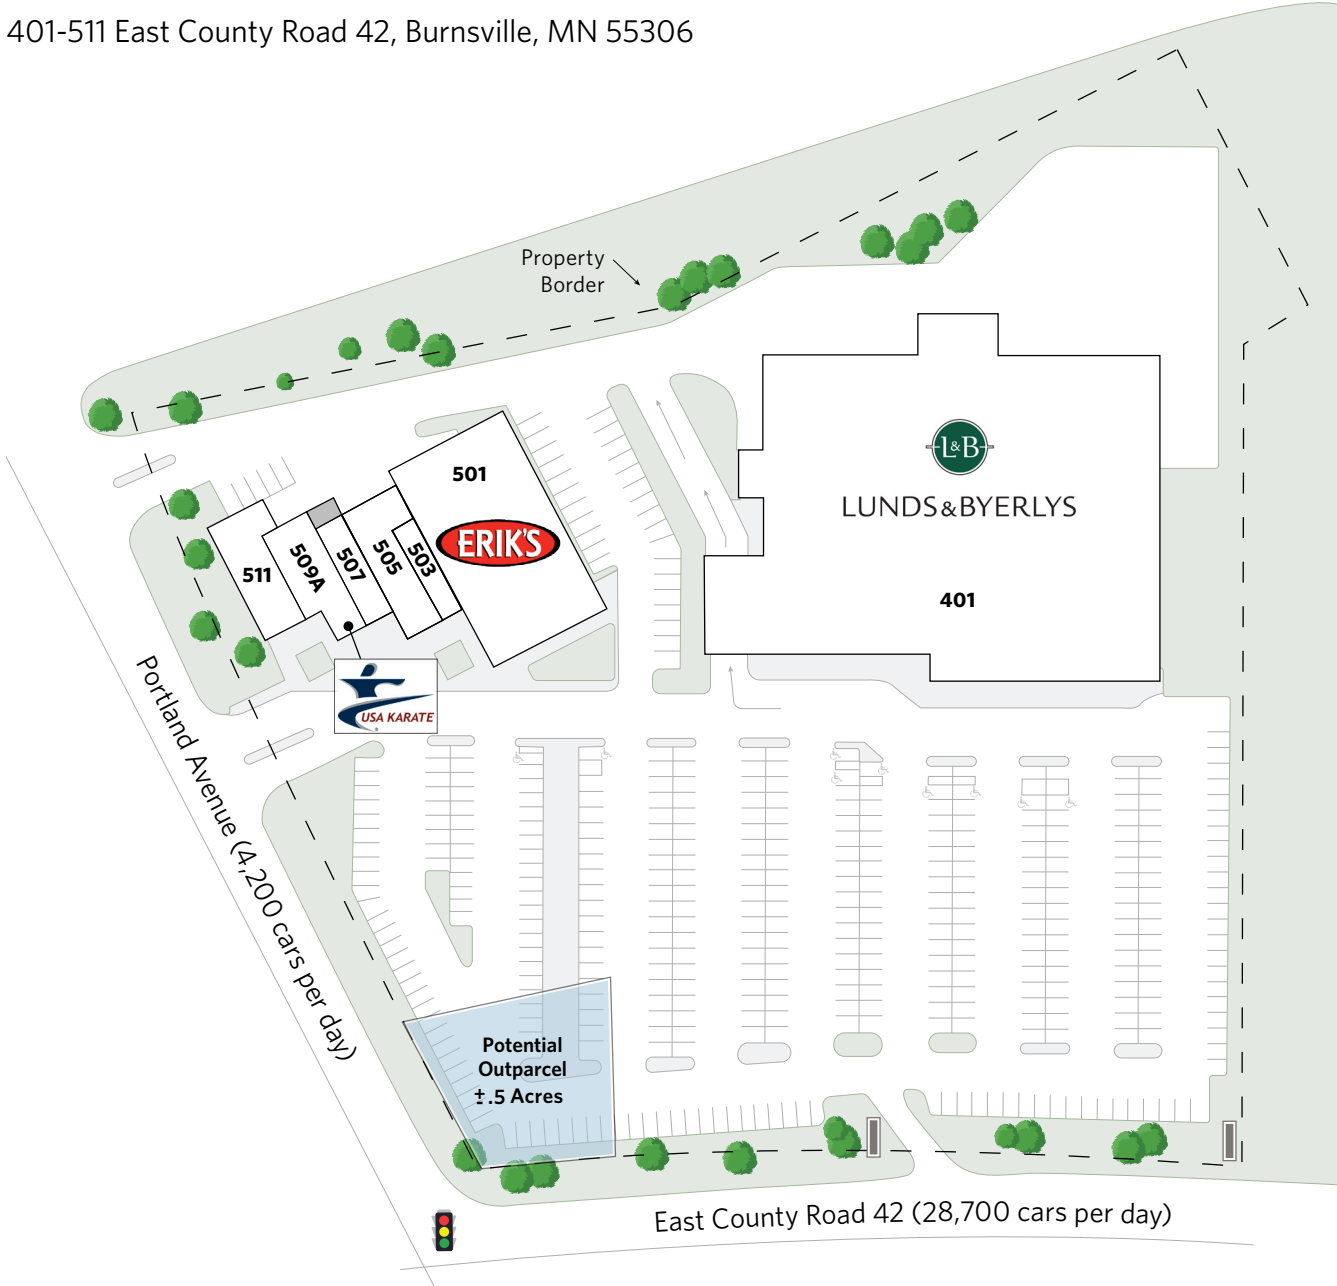

BYERLYS BURNSVILLE

401-511 East County Road 42, Burnsville, MN 55306

MINNEAPOLIS, MN

BYERLYS BURNSVILLE

401-511 East County Road 42, Burnsville, MN 55306

For information: **Luke Sementa**

E: lsementa@sterlingorganization.com

P: 855-505-7239

May 2026

BYERLYS BURNSVILLE

401-511 East County Road 42, Burnsville, MN 55306

± 8.40 acres

— pylon

For information:

Luke Sementa

E: lsementa@sterlingorganization.com

P: 855-505-7239

UNIT	TENANT	SQ. FT.
401	Lunds & Byerlys	51,051
501	Erik's Bike Shop	11,280
503	NANA Nails	1,200
505	Salon Service Group	2,420
507	El Parcerero Hair Salon	1,540
509A	USA Karate	2,413
511	Thrive Chiropractic & Health	2,435
OP	Available	+/- .5 Acres