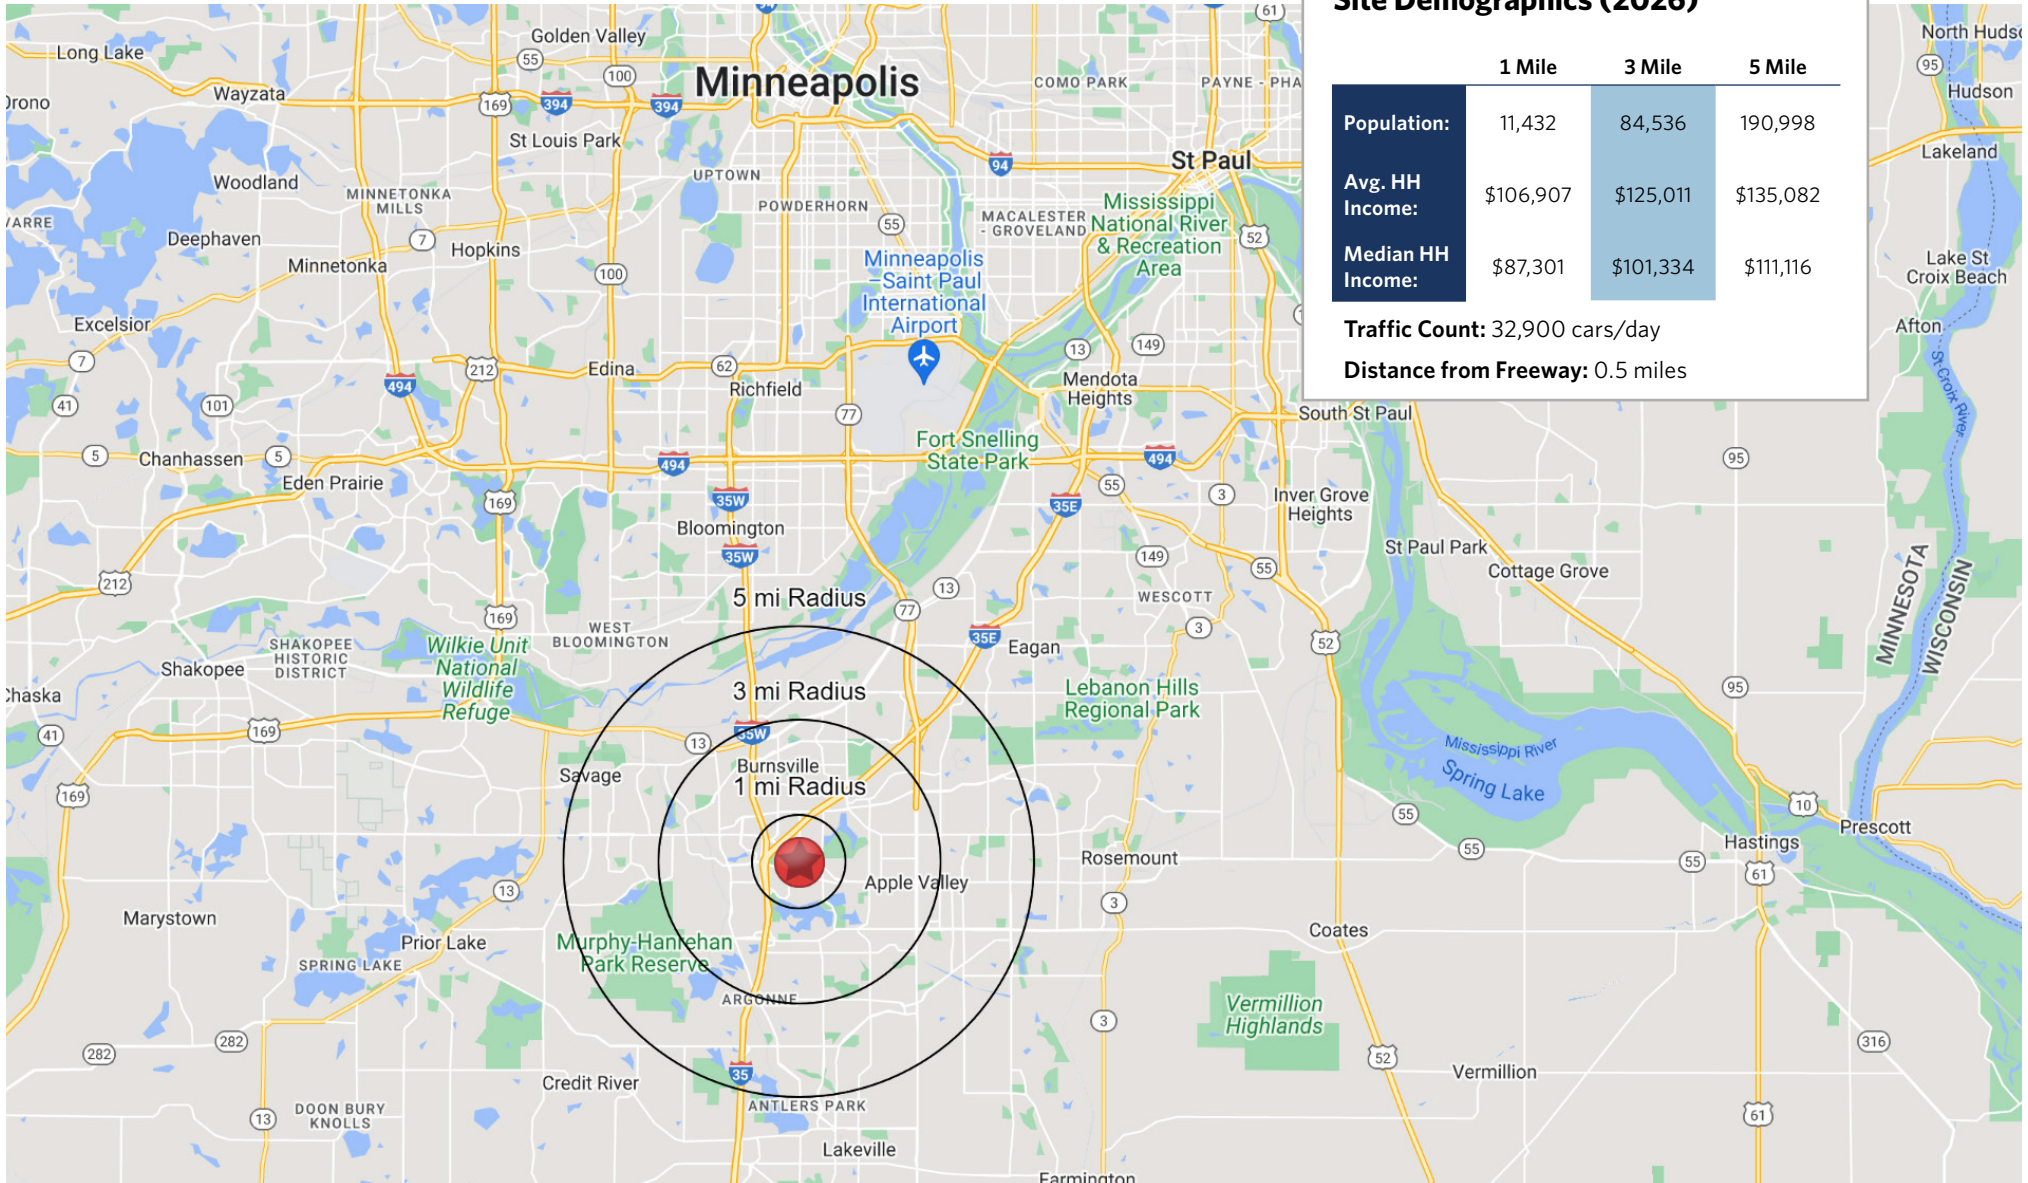

Total Square Feet: 72,339

BYERLYS BURNSVILLE

401-511 East County Road 42, Burnsville, MN 55306

Site Demographics (2026)

	1 Mile	3 Mile	5 Mile
Population:	11,432	84,536	190,998
Avg. HH Income:	\$106,907	\$125,011	\$135,082
Median HH Income:	\$87,301	\$101,334	\$111,116
Traffic Count:	32,900 cars/day		
Distance from Freeway:	0.5 miles		