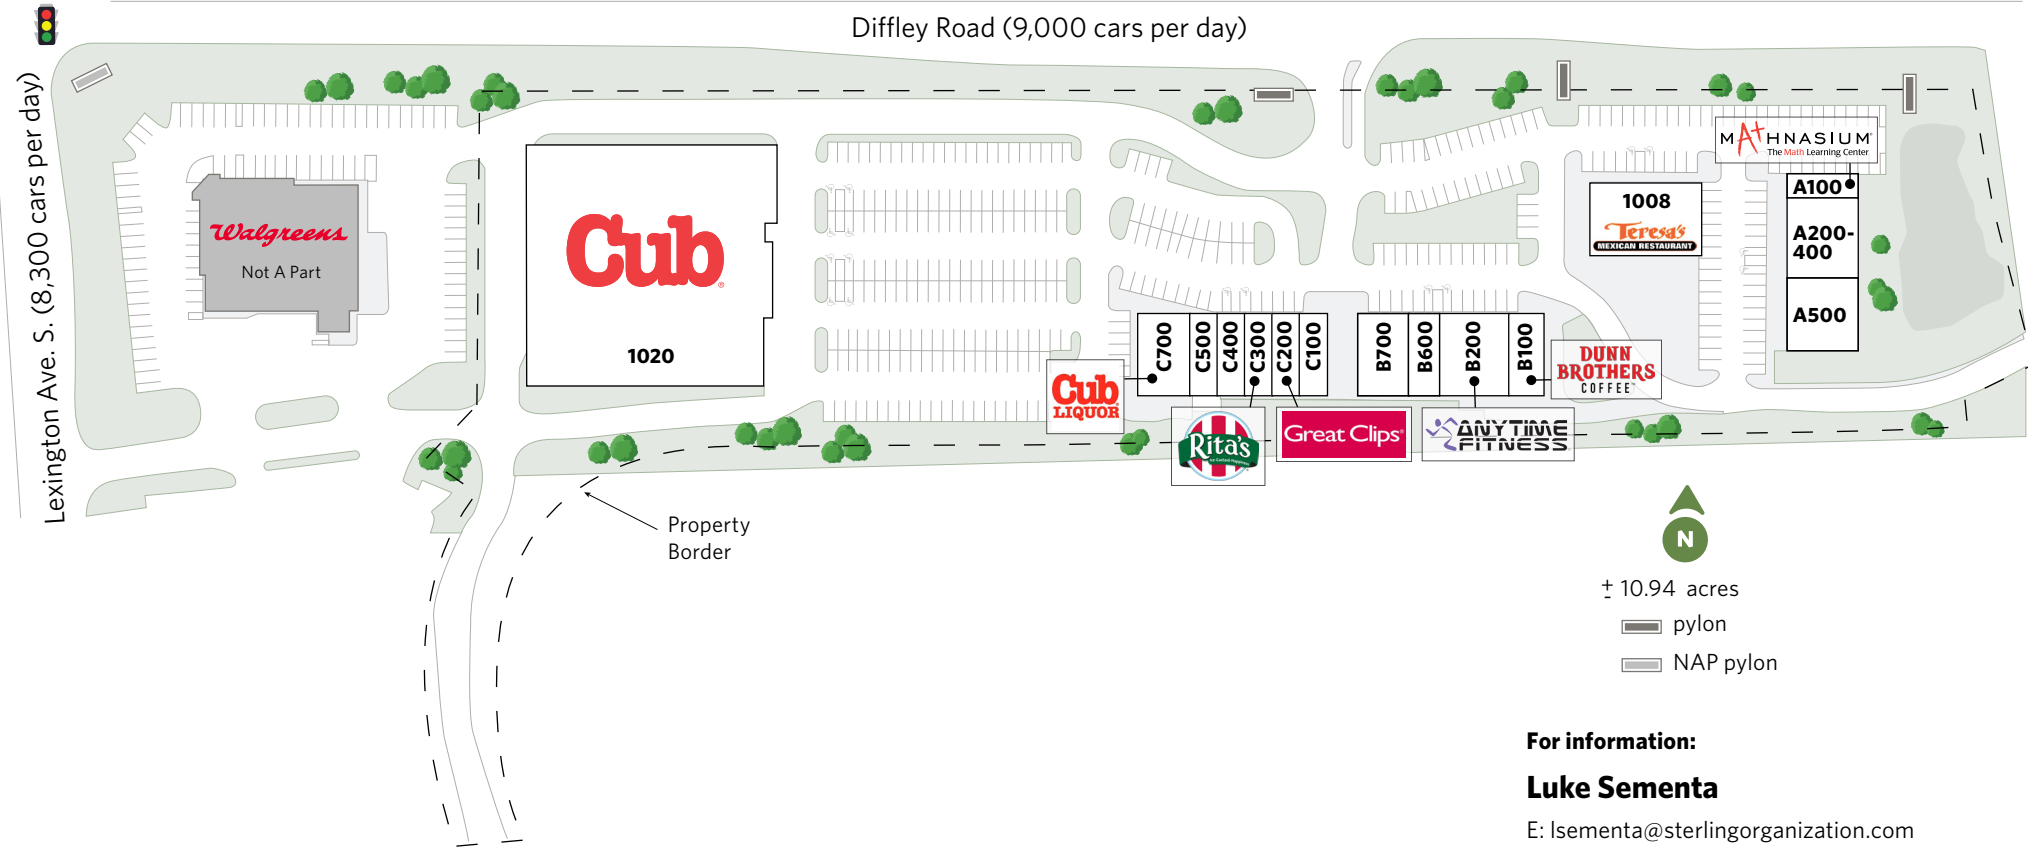

DIFFLEY MARKETPLACE

1004-1020 Diffley Rd., Eagan, MN 55123

MINNEAPOLIS, MN

DIFFLEY MARKETPLACE

1004-1020 Diffley Rd., Eagan, MN 55123

DIFFLEY MARKETPLACE

1004-1020 Diffley Rd., Eagan, MN 55123

For information:

Luke Sementa

E: lsementa@sterlingorganization.com

P: 855-505-7239

UNIT	TENANT	SQ. FT.
1020	Cub	42,600
C700	Cub Liquor	3,844
C500	Pawlished Pets Grooming Salon	1,240
C400	Star Nails	1,200

UNIT	TENANT	SQ. FT.
C300	Rita's Italian Ice Cream	1,113
C200	Great Clips	1,153
C100	Oryza Poke & Ramen	1,478
B700	Hope Breakfast Bar	3,000

Total Square Feet: 77,483

DIFFLEY MARKETPLACE

1004-1020 Diffley Rd., Eagan, MN 55123

Site Demographics (2026)

	1 Mile	3 Mile	5 Mile
Population:	7,204	52,760	133,136
Avg. HH Income:	\$185,024	\$168,013	\$153,591
Median HH Income:	\$150,729	\$132,517	\$122,840

Traffic Count: 17,300 cars/day

DIFFLEY MARKETPLACE

1004-1020 Diffley Rd., Eagan, MN 55123