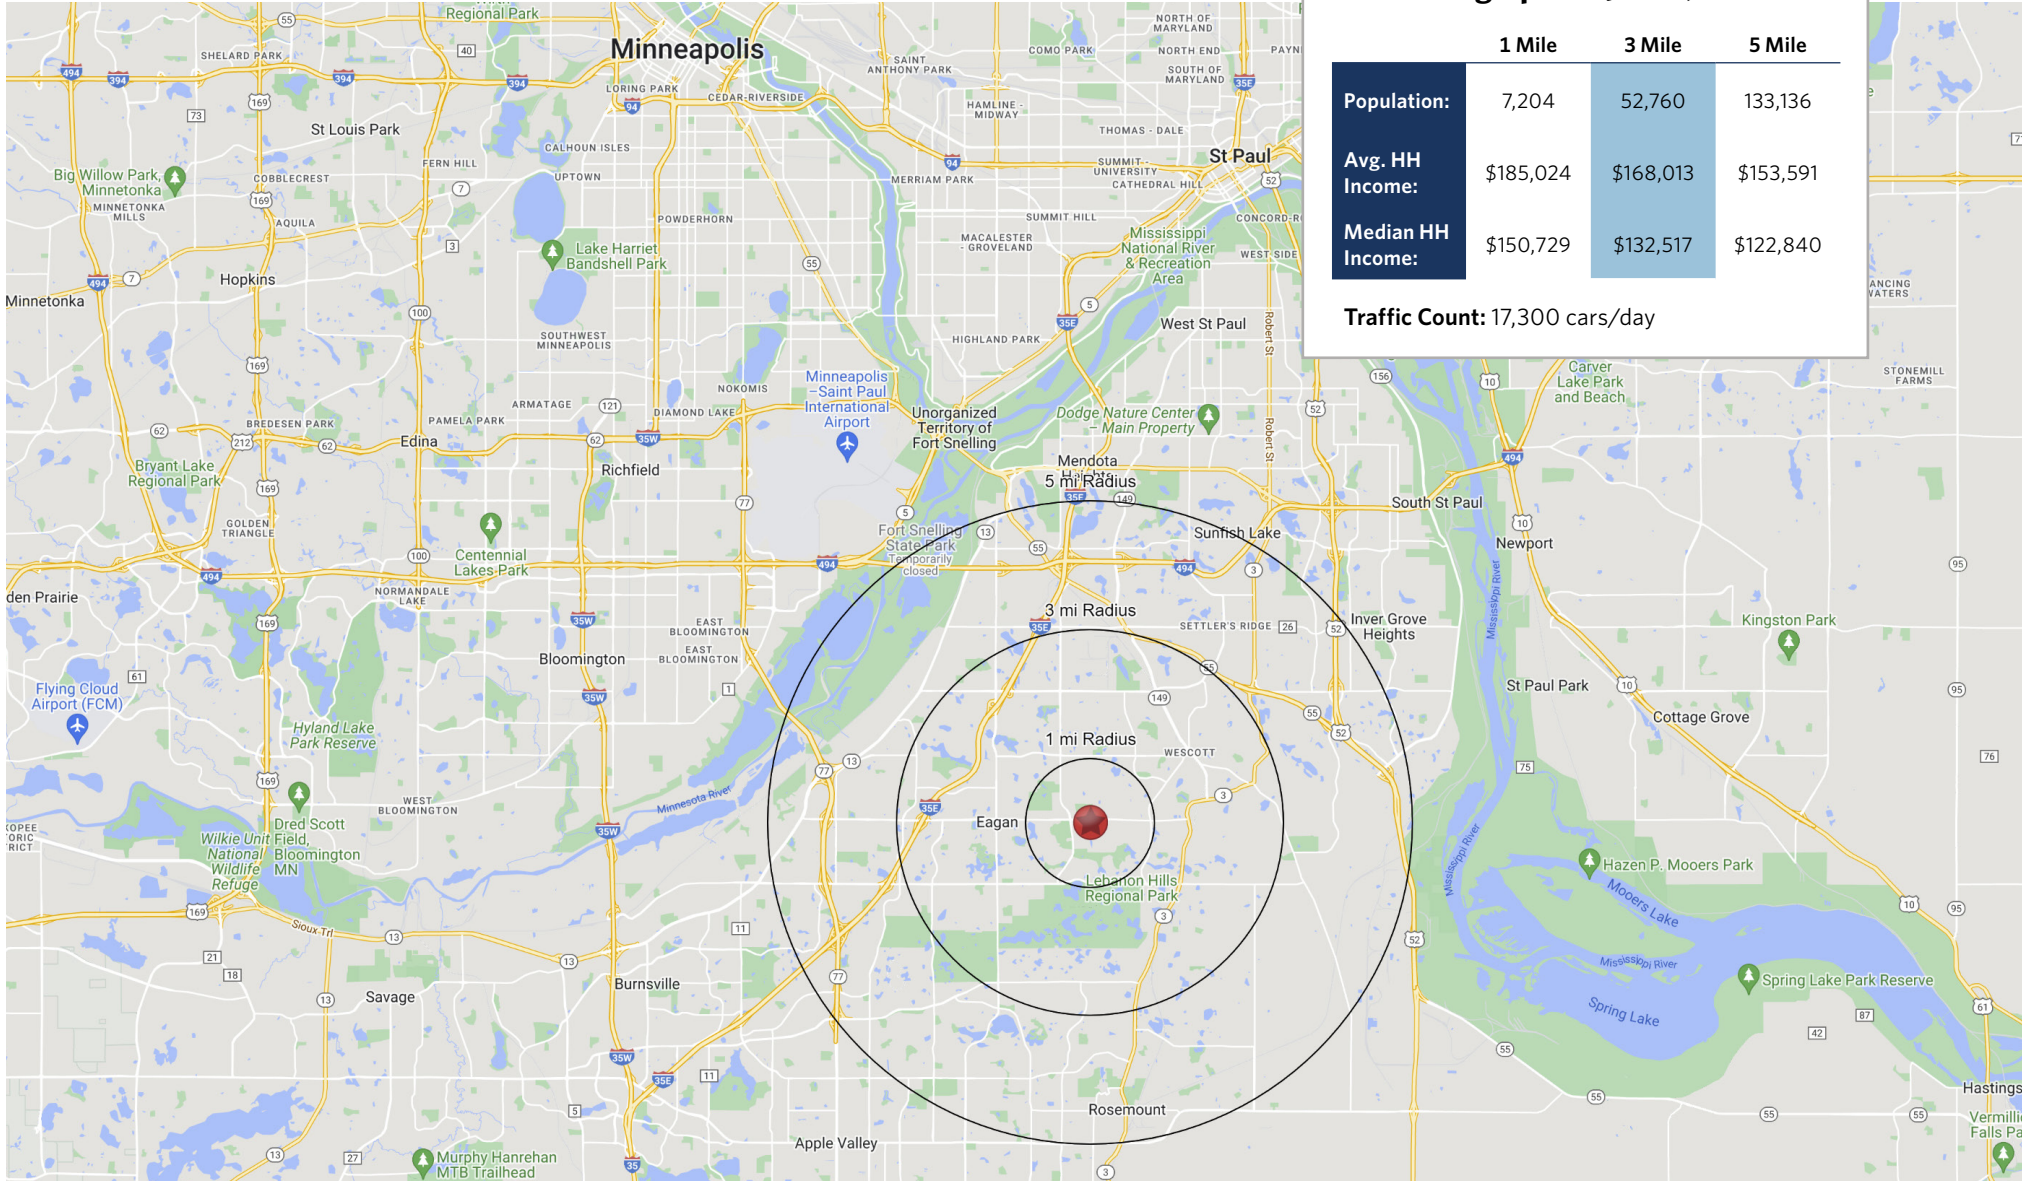

DIFFLEY MARKETPLACE

1004-1020 Diffley Rd., Eagan, MN 55123

MINNEAPOLIS, MN

DIFFLEY MARKETPLACE

1004-1020 Diffley Rd., Eagan, MN 55123

DIFFLEY MARKETPLACE

1004-1020 Diffley Rd., Eagan, MN 55123

For information:

UNIT	TENANT	SQ. FT.
B600	ChiroWay	1,030
B200	Anytime Fitness	4,120
B100	Dunn Brothers Coffee Eagan	1,878
A200-400	Minnesota Orthodontics	4,245

UNIT	TENANT	SQ. FT.
A100	Mathnasium	1,200
A500	Duck!	3,802
1008	Teresa's Mexican Restaurant	5,580

Total Square Feet: 77,483

DIFFLEY MARKETPLACE

1004-1020 Diffley Rd., Eagan, MN 55123

Site Demographics (2026)

	1 Mile	3 Mile	5 Mile
Population:	7,204	52,760	133,136
Avg. HH Income:	\$185,024	\$168,013	\$153,591
Median HH Income:	\$150,729	\$132,517	\$122,840

Traffic Count: 17,300 cars/day

DIFFLEY MARKETPLACE

1004-1020 Diffley Rd., Eagan, MN 55123