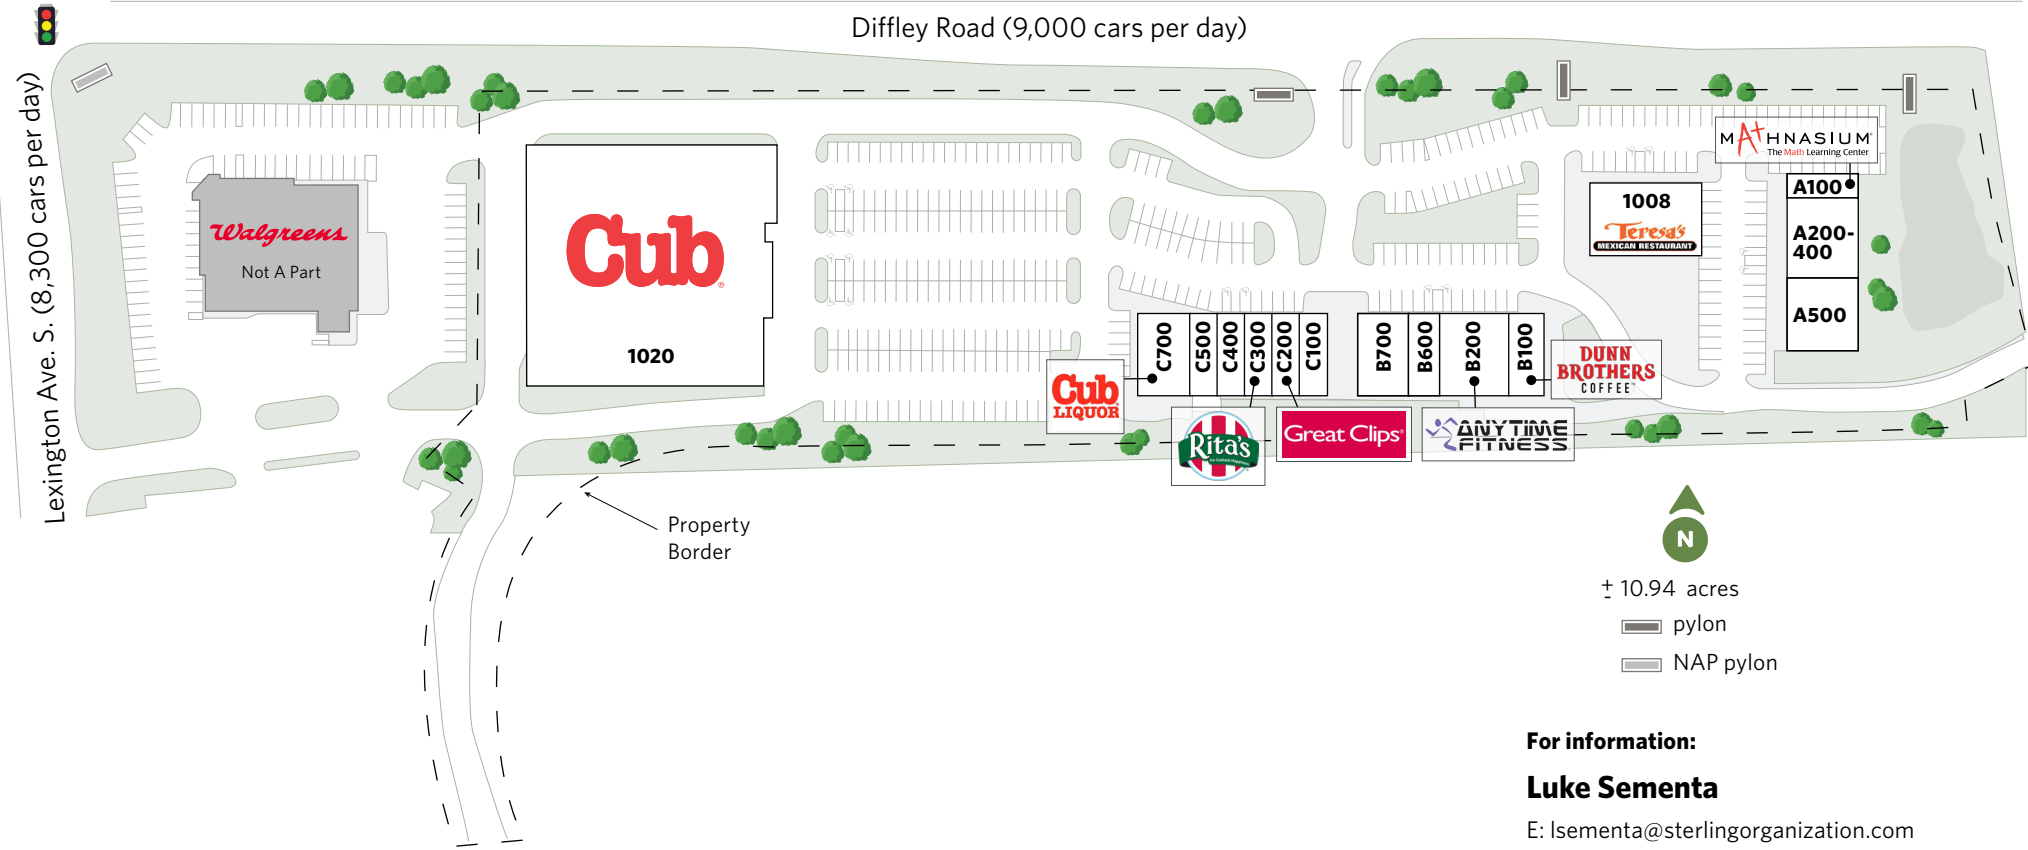

DIFFLEY MARKETPLACE

1004-1020 Diffley Rd., Eagan, MN 55123

For information:

Luke Sementa

E: lsementa@sterlingorganization.com

P: 855-505-7239

UNIT	TENANT	SQ. FT.
1020	Cub	42,600
C700	Cub Liquor	3,844
C500	Pawlished Pets Grooming Salon	1,240
C400	Star Nails	1,200

UNIT	TENANT	SQ. FT.
C300	Rita's Italian Ice Cream	1,113
C200	Great Clips	1,153
C100	Oryza Poke & Ramen	1,478
B700	Hope Breakfast Bar	3,000

UNIT	TENANT	SQ. FT.
B600	ChiroWay	1,030
B200	Anytime Fitness	4,120
B100	Dunn Brothers Coffee Eagan	1,878
A200-400	Minnesota Orthodontics	4,245

UNIT	TENANT	SQ. FT.
A100	Mathnasium	1,200
A500	Duck!	3,802
1008	Teresa's Mexican Restaurant	5,580

Total Square Feet: 77,483