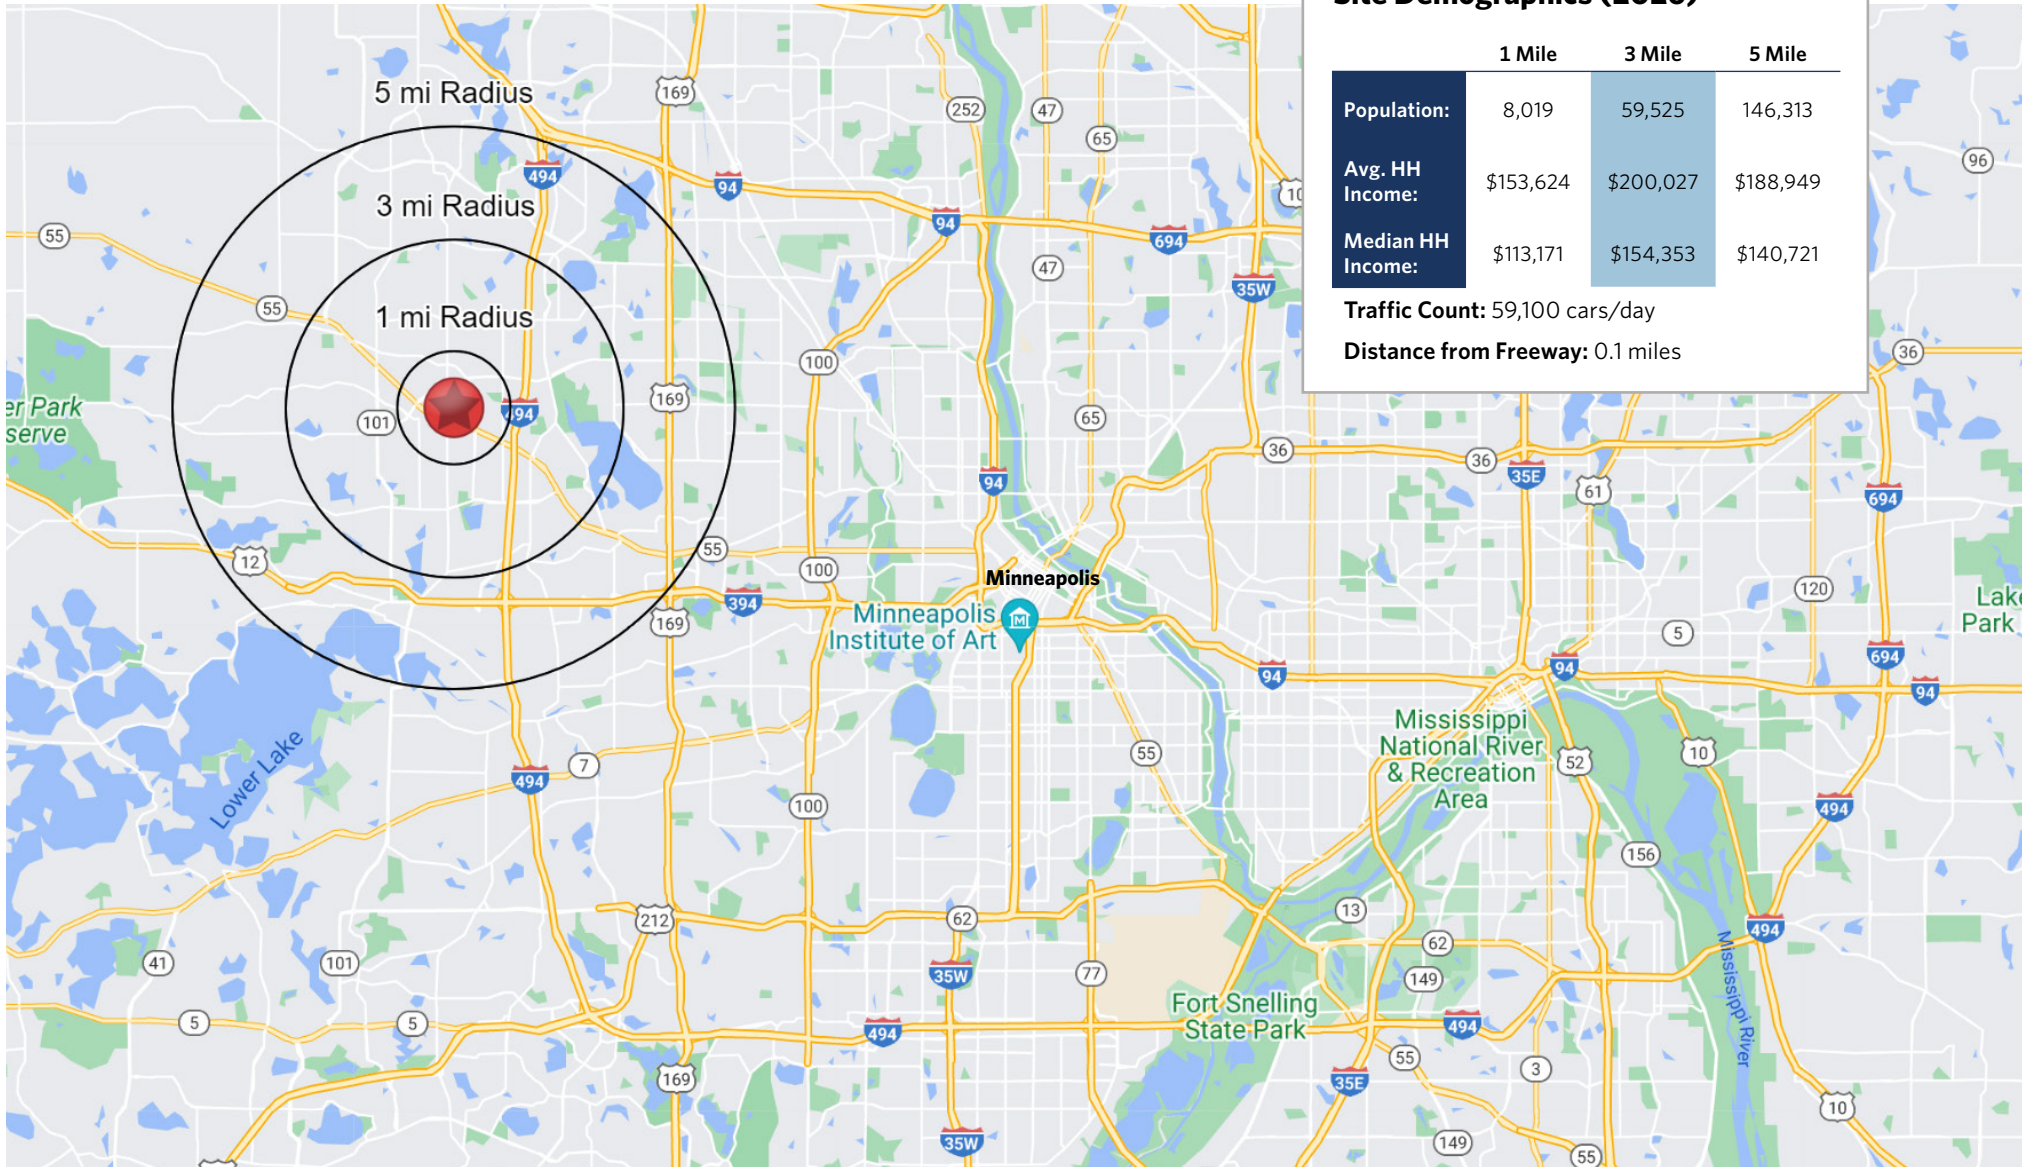

SHOPS OF PLYMOUTH TOWN CENTER

3550-3570 Vicksburg Lane, Plymouth, MN 55447

MINNEAPOLIS, MN

SHOPS OF PLYMOUTH TOWN CENTER

3550-3570 Vicksburg Lane, Plymouth, MN 55447

SHOPS OF PLYMOUTH TOWN CENTER

3550-3570 Vicksburg Lane, Plymouth, MN 55447

Total Square Feet: 84,003

SHOPS OF PLYMOUTH TOWN CENTER

3550-3570 Vicksburg Lane, Plymouth, MN 55447

Site Demographics (2026)

	1 Mile	3 Mile	5 Mile
Population:	8,019	59,525	146,313
Avg. HH Income:	\$153,624	\$200,027	\$188,949
Median HH Income:	\$113,171	\$154,353	\$140,721
Traffic Count:	59,100 cars/day		
Distance from Freeway:	0.1 miles		