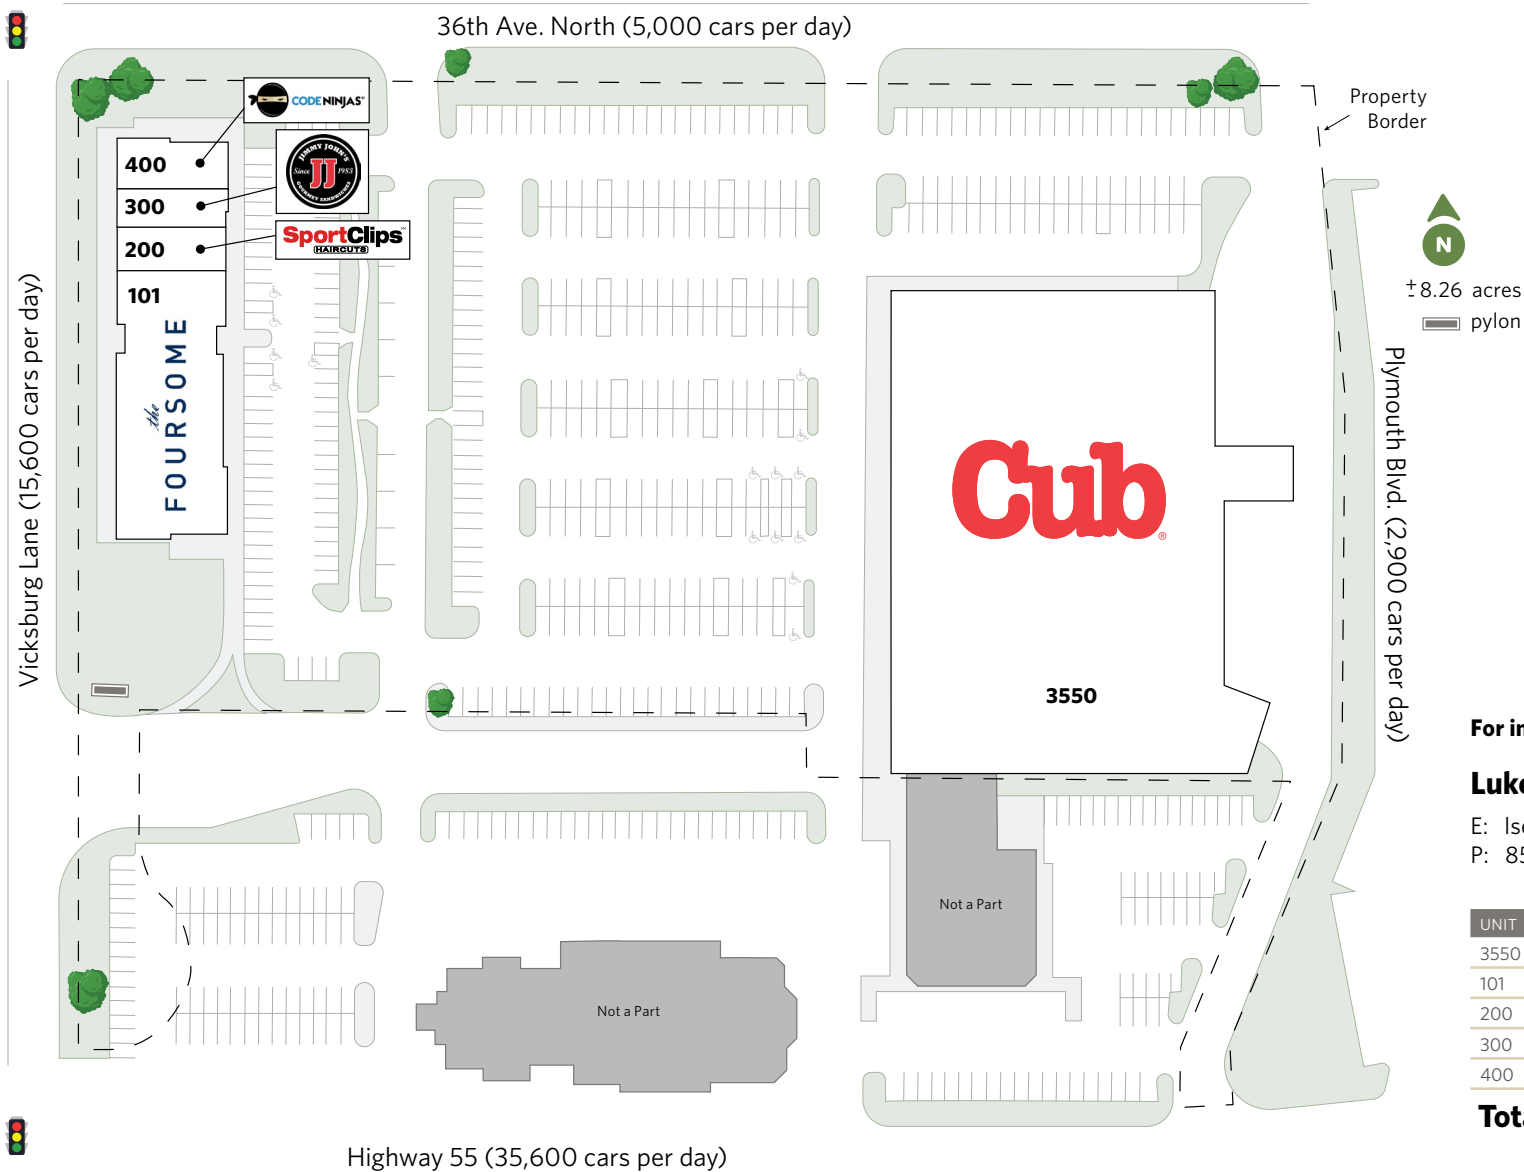

SHOPS OF PLYMOUTH TOWN CENTER

3550-3570 Vicksburg Lane, Plymouth, MN 55447

MINNEAPOLIS, MN

SHOPS OF PLYMOUTH TOWN CENTER

3550-3570 Vicksburg Lane, Plymouth, MN 55447

SHOPS OF PLYMOUTH TOWN CENTER

3550-3570 Vicksburg Lane, Plymouth, MN 55447

For information:

Luke Sementa

E: Isementa@sterlingorganization.com

P: 855-505-7239

UNIT	TENANT	SQ. FT.
3550	Cub	67,510
101	The Foursome	11,722
200	Sport Clips	1,400
300	Jimmy John's	1,446
400	Code Ninjas	1,925

Total Square Feet: 84,003

SHOPS OF PLYMOUTH TOWN CENTER

3550-3570 Vicksburg Lane, Plymouth, MN 55447

Site Demographics (2026)

	1 Mile	3 Mile	5 Mile
Population:	8,019	59,525	146,313
Avg. HH Income:	\$153,624	\$200,027	\$188,949
Median HH Income:	\$113,171	\$154,353	\$140,721
Traffic Count:	59,100 cars/day		
Distance from Freeway:	0.1 miles		