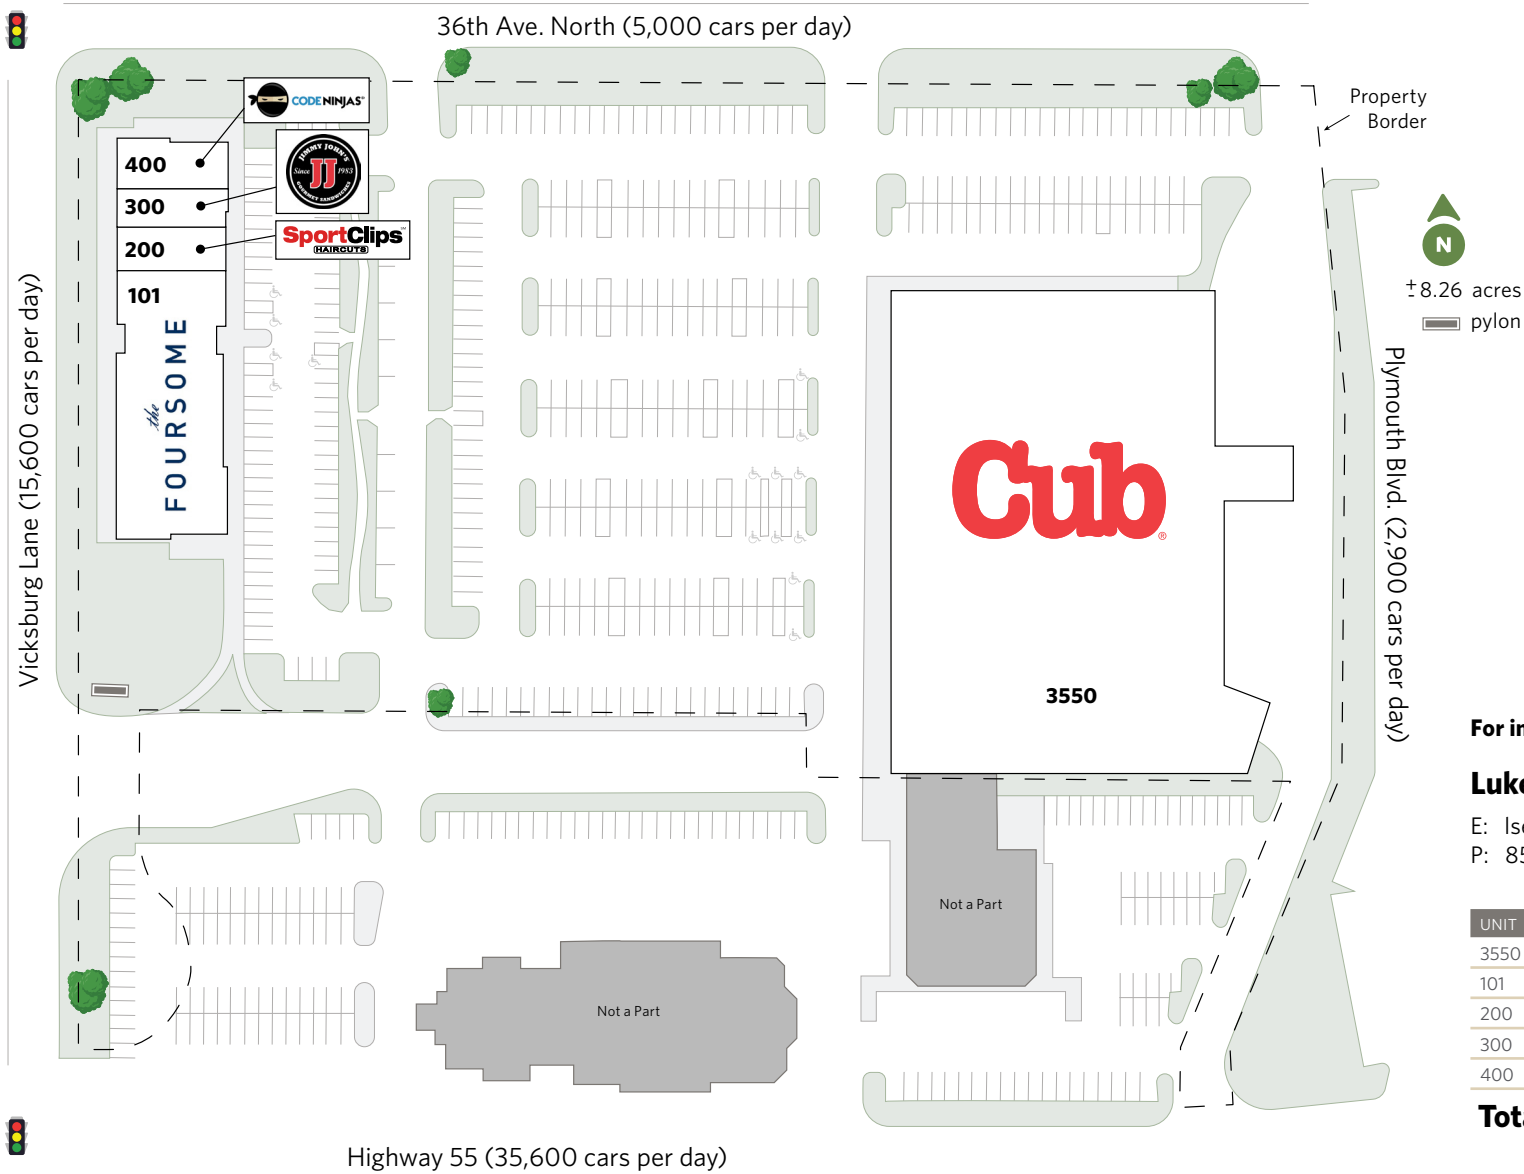

SHOPS OF PLYMOUTH TOWN CENTER

3550-3570 Vicksburg Lane, Plymouth, MN 55447

For information:

Luke Sementa

E: Isementa@sterlingorganization.com

P: 855-505-7239

UNIT	TENANT	SQ. FT.
3550	Cub	67,510
101	The Foursome	11,722
200	Sport Clips	1,400
300	Jimmy John's	1,446
400	Code Ninjas	1,925

Total Square Feet: 84,003