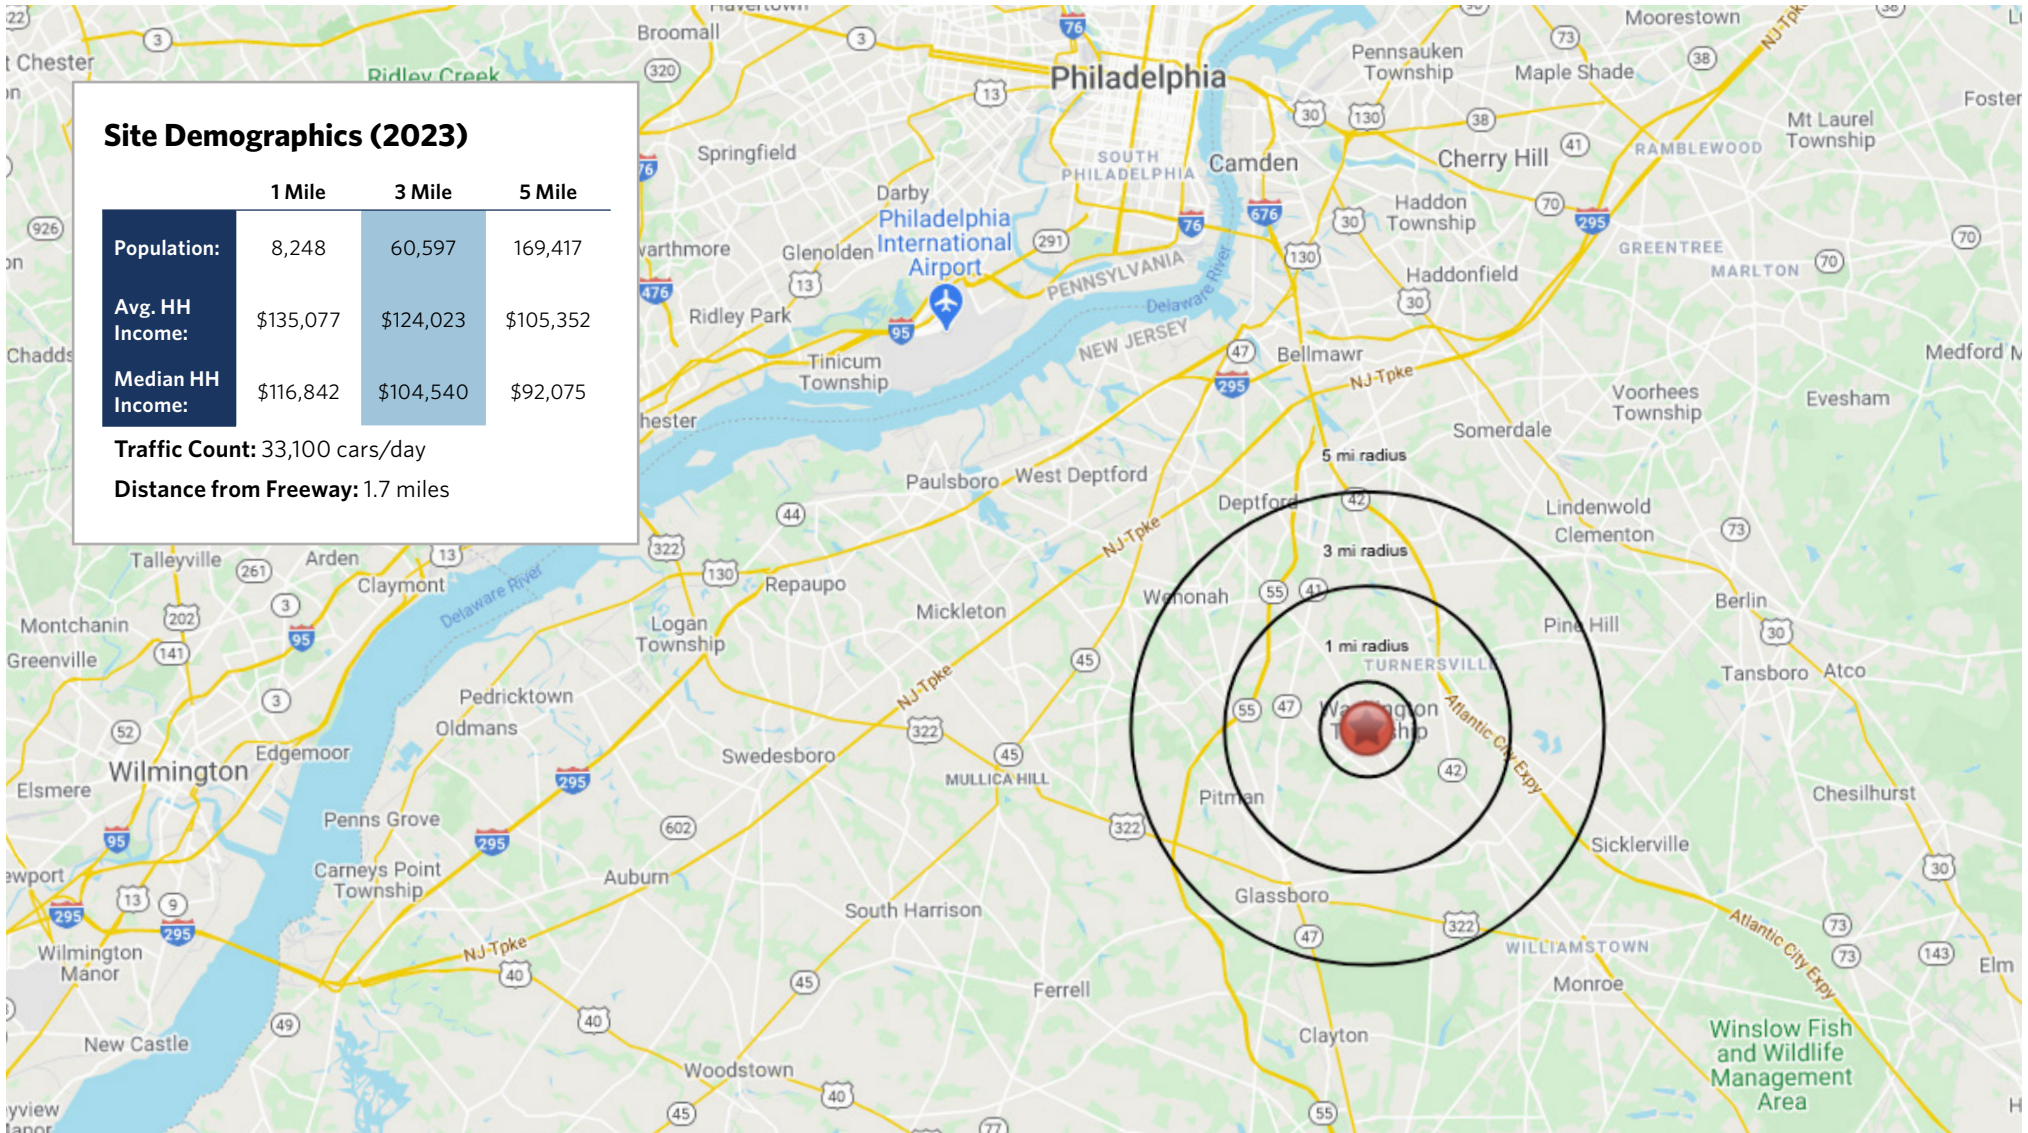

# MILL POND VILLAGE

372-386 Egg Harbor Road, Sewell, NJ 08080

# MILL POND VILLAGE

372-386 Egg Harbor Rd., Sewell, NJ 08080

**For information:**

**Kyle Irwin**

E: [kirwin@sterlingorganization.com](mailto:kirwin@sterlingorganization.com)  
 P: 855-384-6474

UNIT	TENANT	SQ. FT.
372-4A	Inspira Urgent Care Center	4,918
380-B1	Master Ju's World Class Tae Kwon Do	3,108
380-C2	Orangetheory Fitness	3,200
380-C4	Hair Cuffery	1,200
380-C5	PrimoHoagies	1,275
380-C7	La Moda Nail & Spa	2,800
380-C9	AAA of South New Jersey	3,200
380-C10	ShopRite	2,800
382	ShopRite	66,135
382-D1	ShopRite Liquors	5,970
OP	Chase Bank (Development)	3,558

## Site Demographics (2023)

	1 Mile	3 Mile	5 Mile
<b>Population:</b>	8,248	60,597	169,417
<b>Avg. HH Income:</b>	\$135,077	\$124,023	\$105,352
<b>Median HH Income:</b>	\$116,842	\$104,540	\$92,075
<b>Traffic Count:</b> 33,100 cars/day			
<b>Distance from Freeway:</b> 1.7 miles			