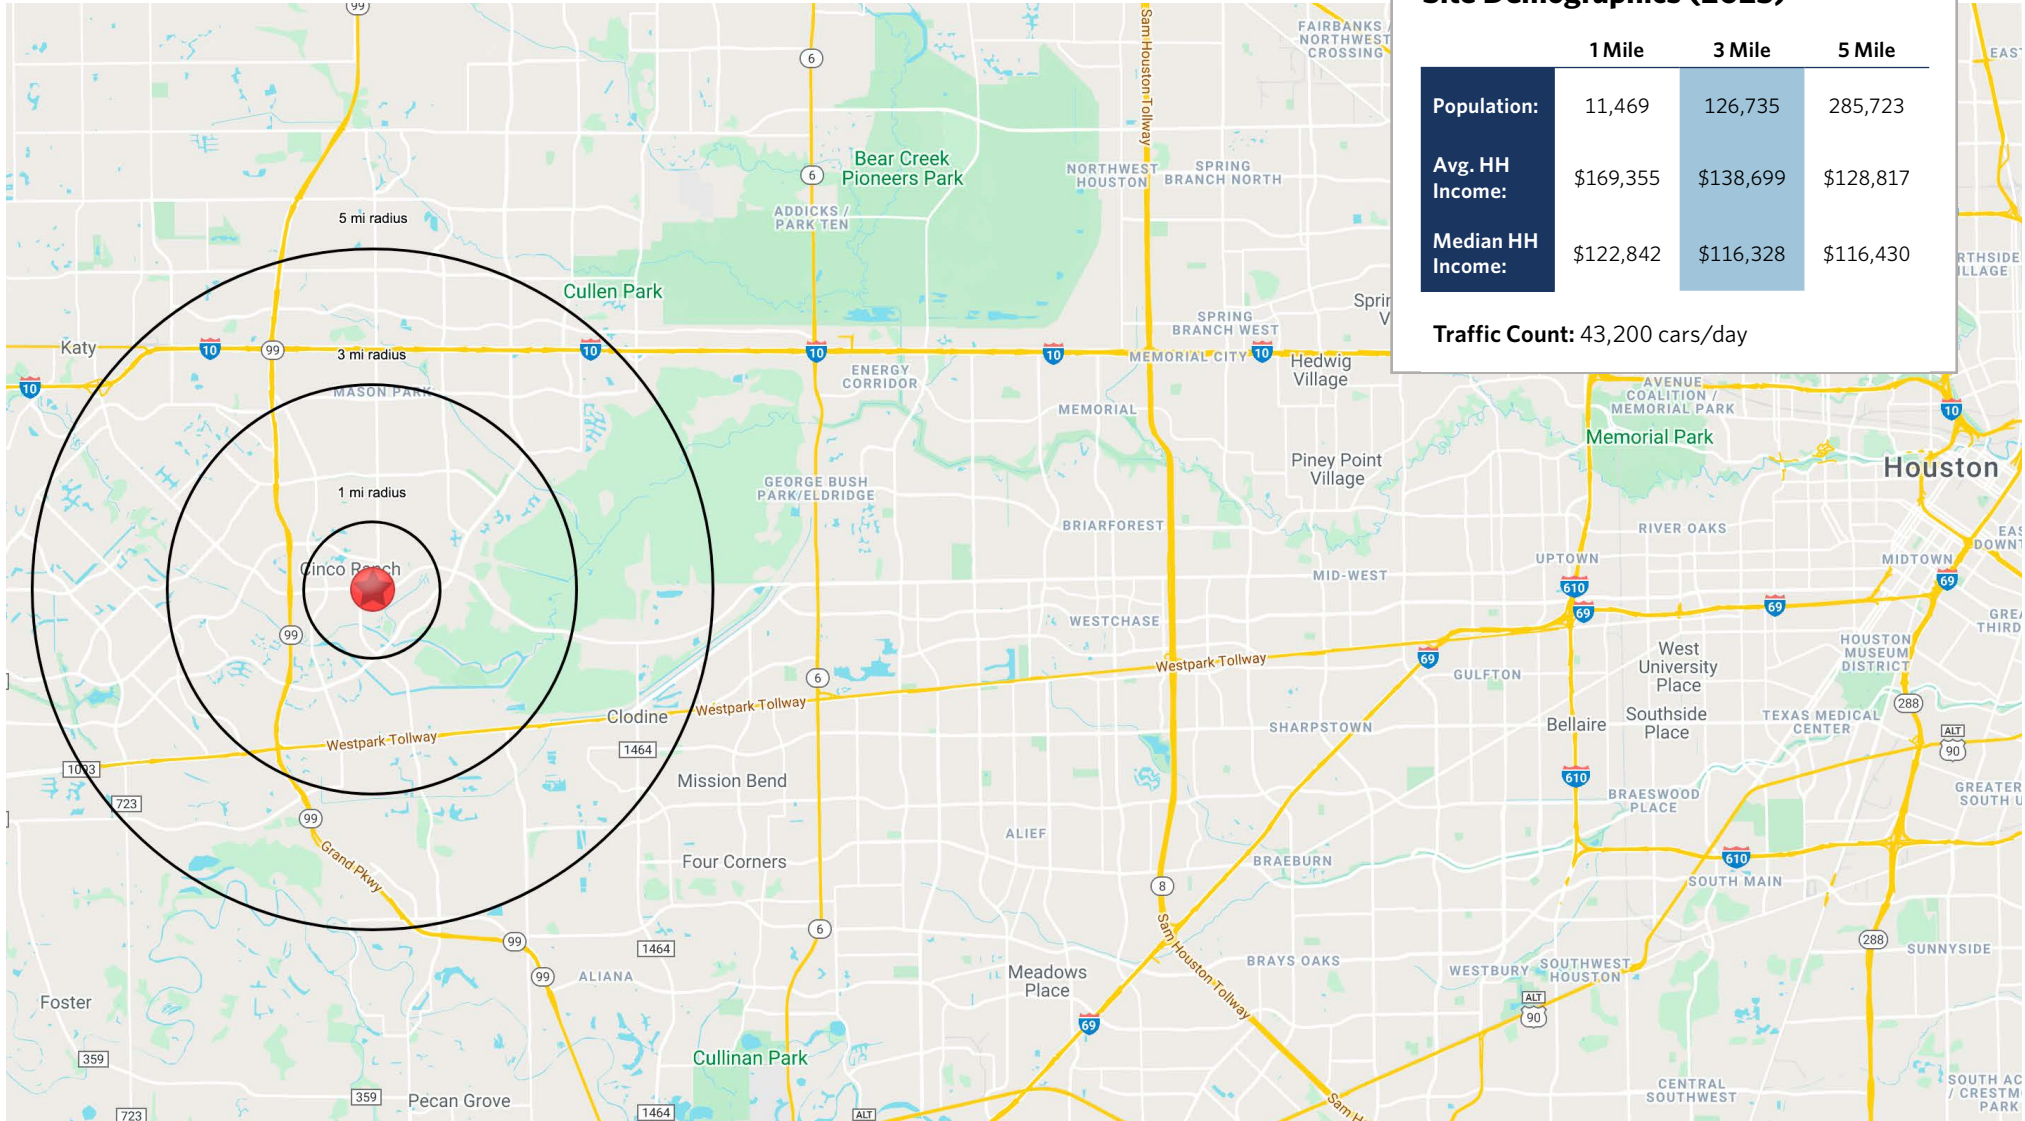

CINCO RANCH SHOPPING CENTER

22010-22140 & 22150 Westheimer Parkway, Katy, TX 77450

Site Demographics (2023)

	1 Mile	3 Mile	5 Mile
Population:	11,469	126,735	285,723
Avg. HH Income:	$169,355	$138,699	$128,817
Median HH Income:	$122,842	$116,328	$116,430

Traffic Count: 43,200 cars/day