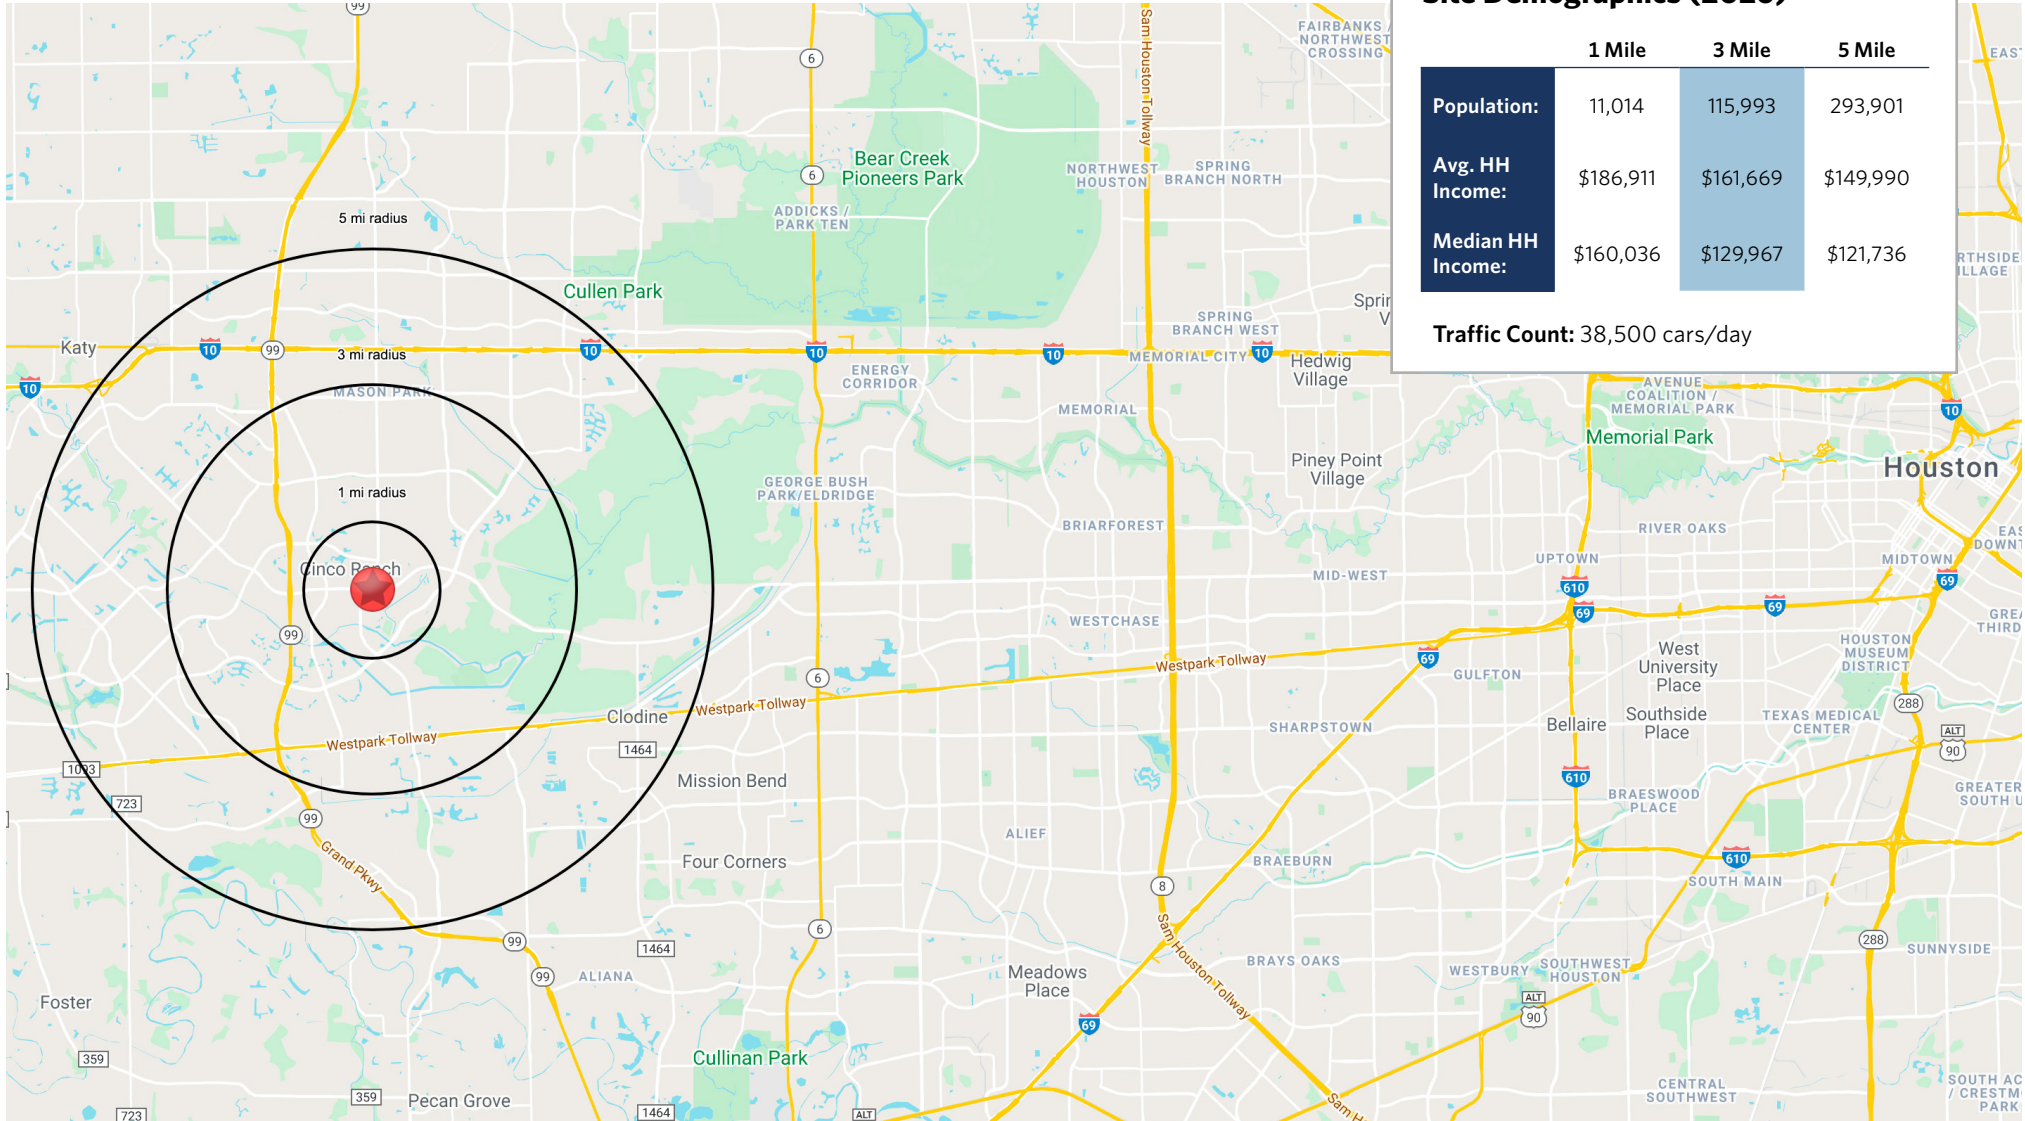

CINCO RANCH SHOPPING CENTER

22010-22140 & 22150 Westheimer Parkway, Katy, TX 77450

Site Demographics (2026)

	1 Mile	3 Mile	5 Mile
Population:	11,014	115,993	293,901
Avg. HH Income:	$186,911	$161,669	$149,990
Median HH Income:	$160,036	$129,967	$121,736

Traffic Count: 38,500 cars/day