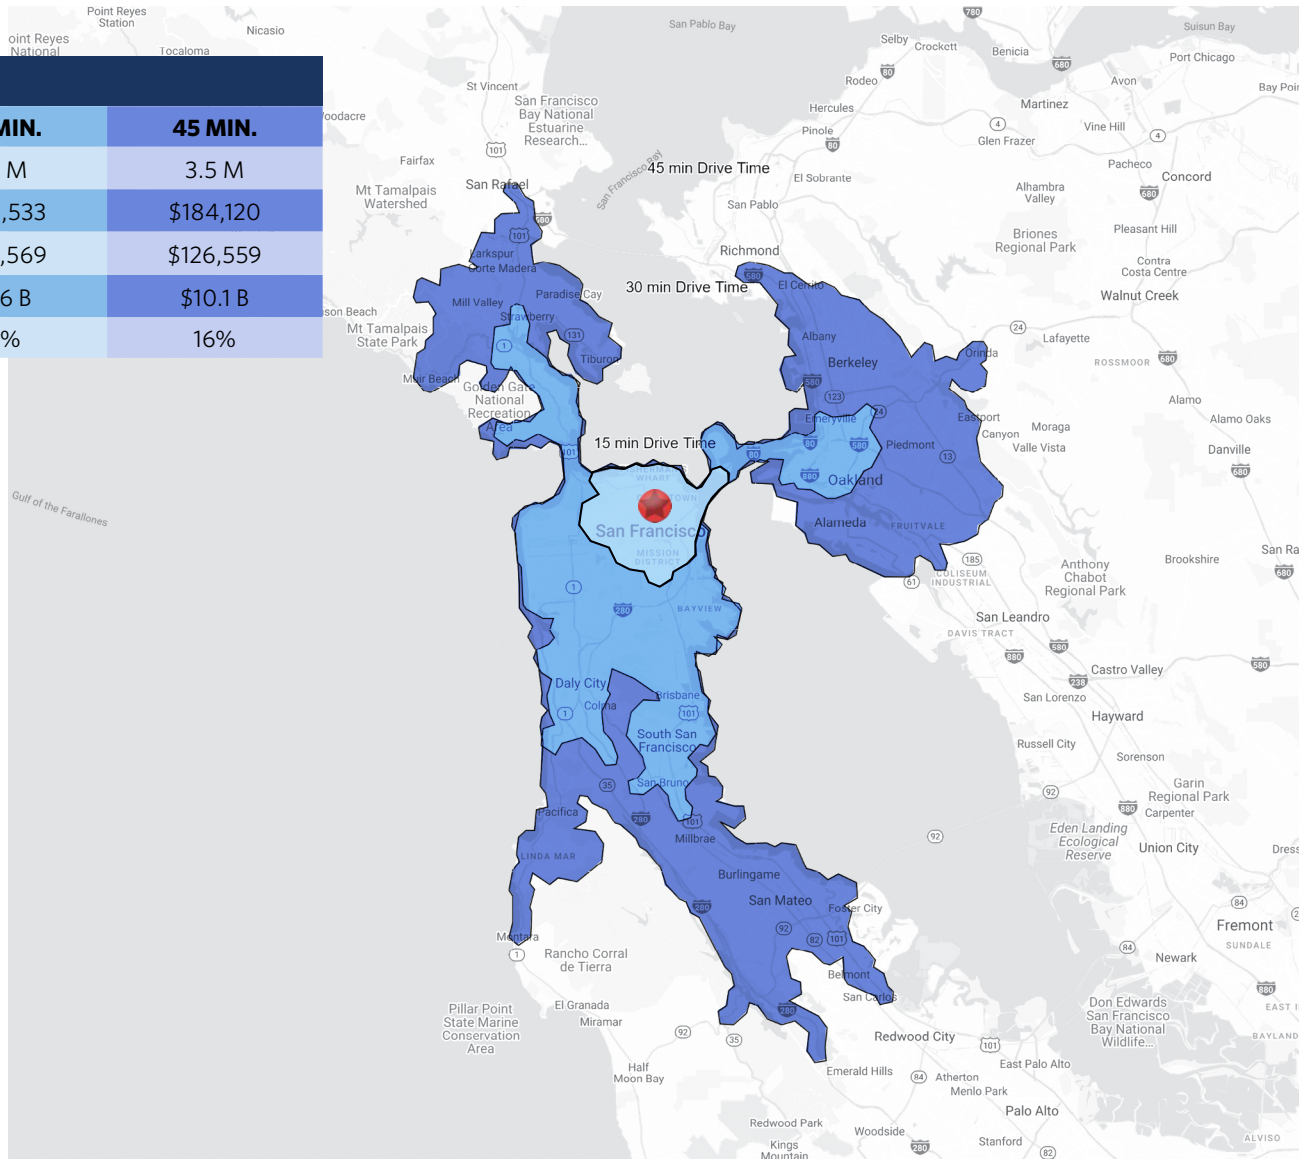

DEMOGRAPHICS

| DRIVE TIME | 15 MIN. | 30 MIN. | 45 MIN. |
|---|-----------|-----------|-----------|
| Population: | 427,977 | 1.8 M | 3.5 M |
| Avg. HH Income: | \$202,167 | \$183,533 | \$184,120 |
| Median HH Income: | \$142,390 | \$125,569 | \$126,559 |
| Annual Online Retail Sales Est.: | \$1.8 B | \$5.6 B | \$10.1 B |
| Online Retail (%): | 16% | 16% | 16% |