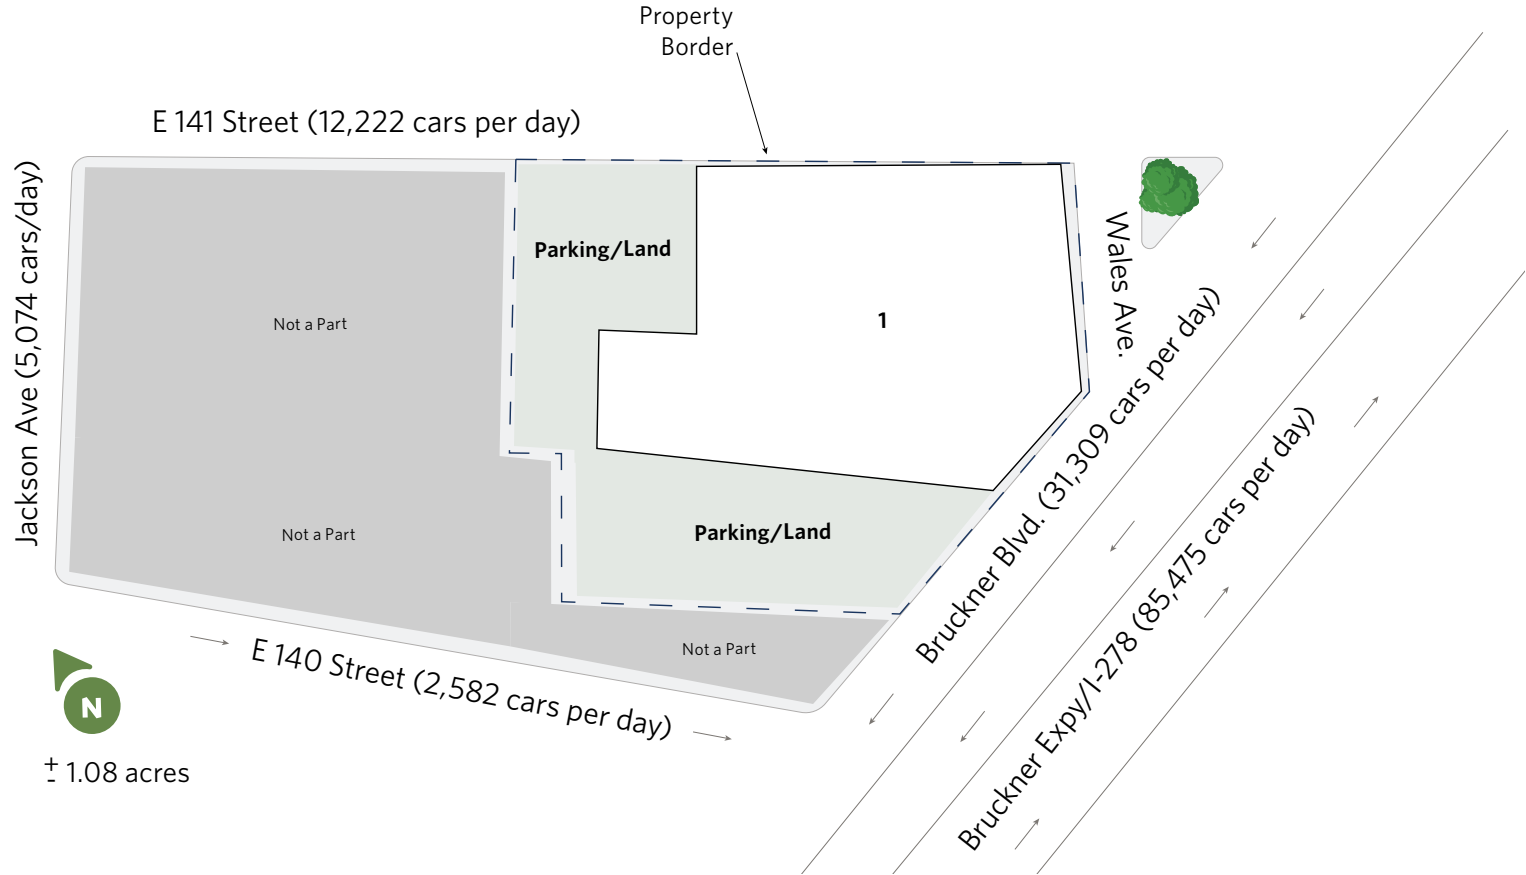

# BRUCKNER BOULEVARD

307-315 Bruckner Blvd. Bronx, NY 10454

**Total Building Square Feet: 26,793**  
**Total Parking/Land Square Feet: 20,060**