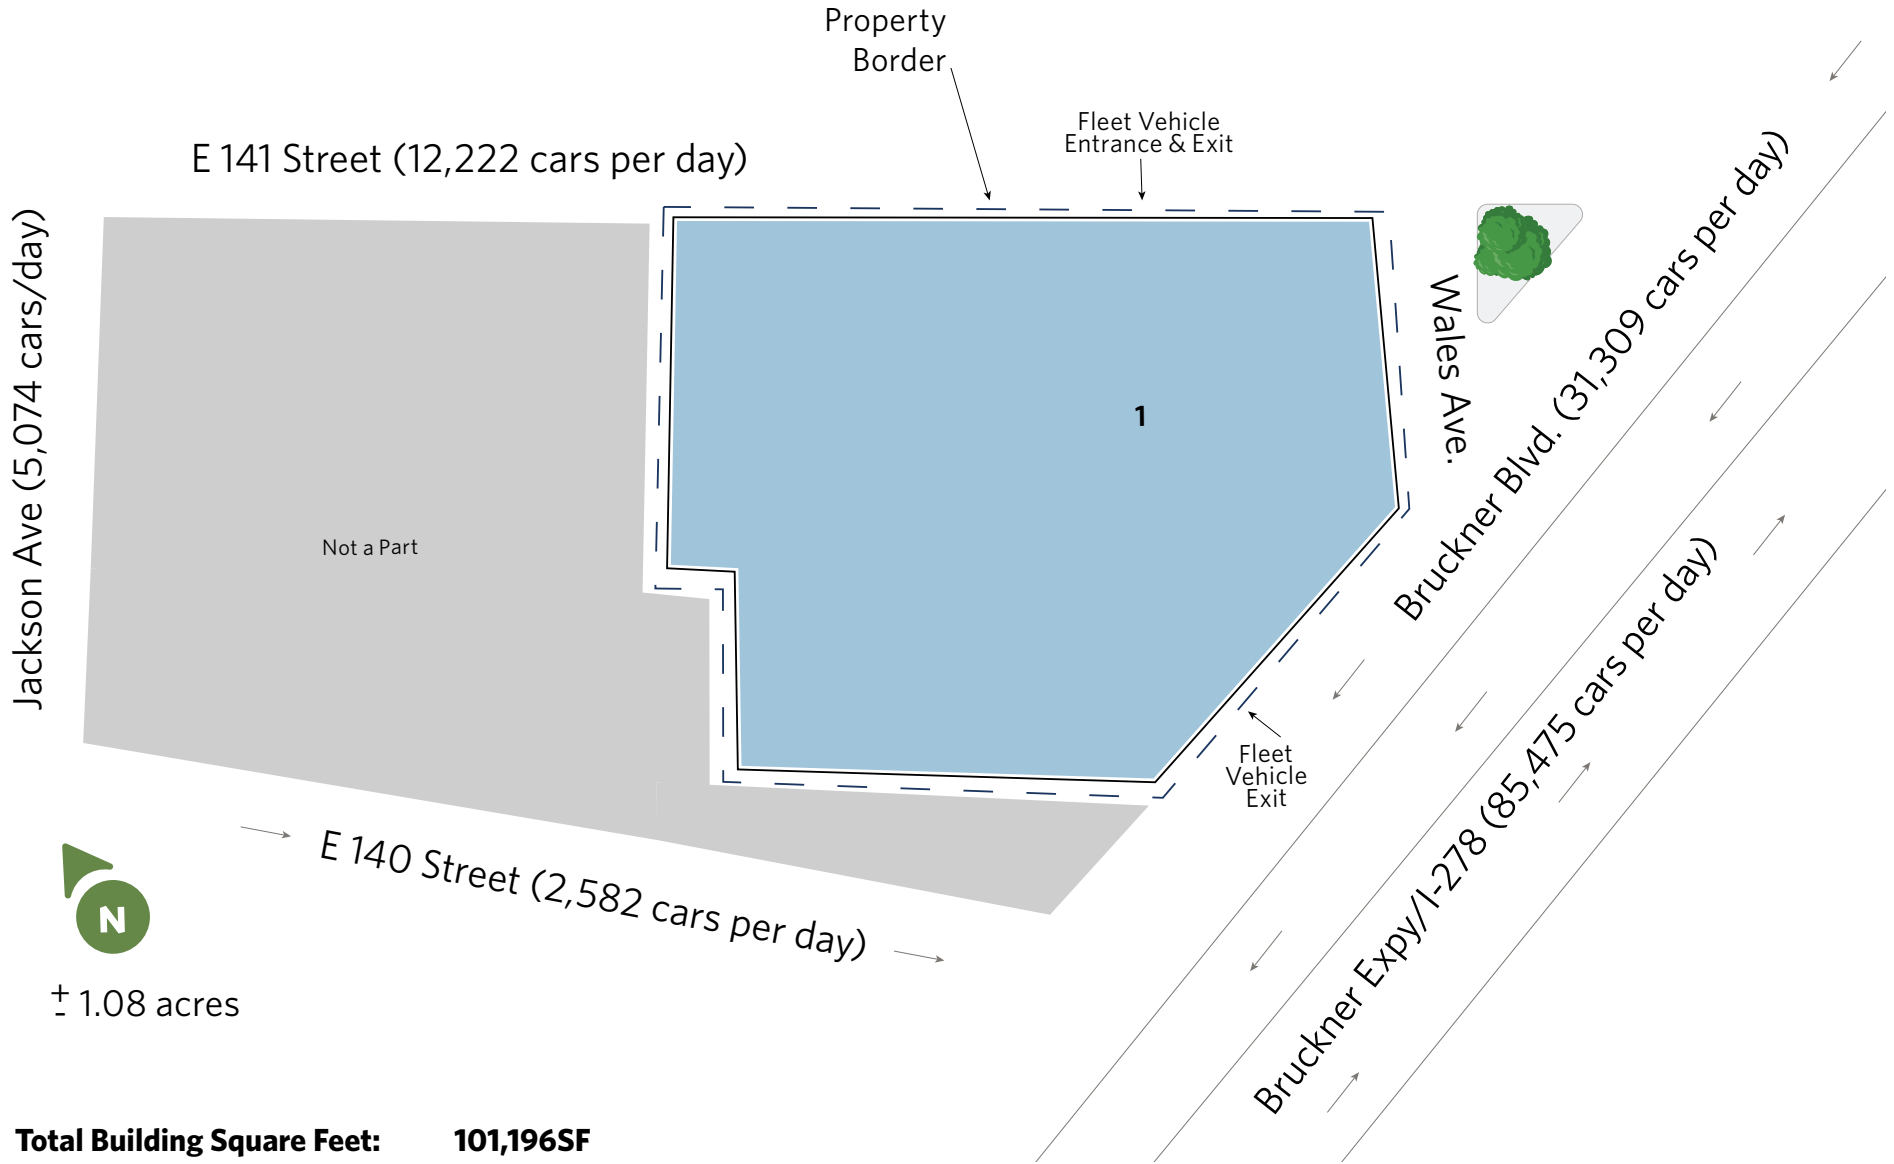

BRUCKNER BOULEVARD

307-315 Bruckner Blvd. Bronx, NY 10454

Total Building Square Feet: 101,196SF

For information: Jeremy Liebler

E: jeremy.liebler@am.jll.com

P: 855-744-2066

The plan and its contents are furnished for informational purposes only and are intended only as a general description (but not represented, covenanted or warranted). The size and location of the project, the identity or nature of any occupant and all features, matters and other information included herein are subject to change without notice and should not be relied upon by any party. No representation or warranty, express or implied, is made as to the accuracy or reliability of this plan or its contents.