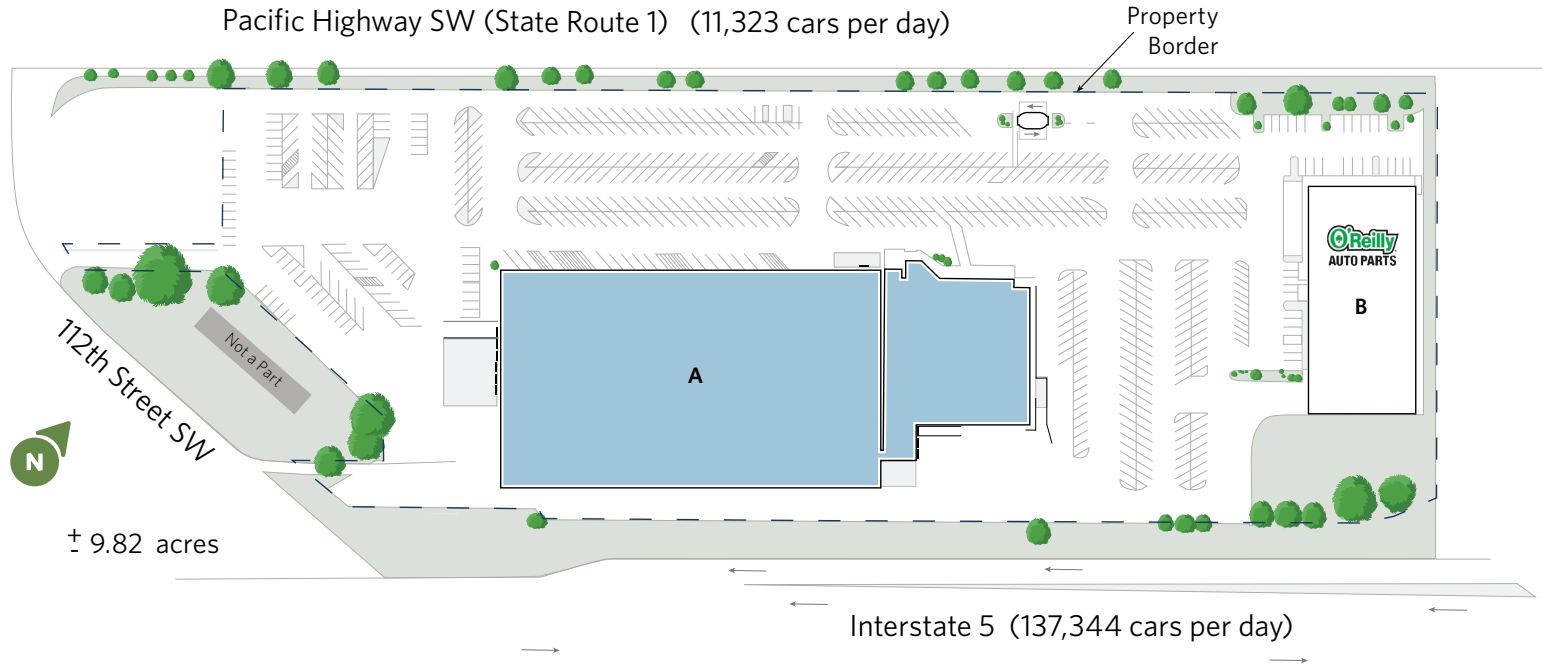

LAKWOOD

11013 Pacific Highway SW, Lakewood, WA 98499

For information:

David Cahill

E: david.cahill@am.jll.com

P: 855-877-7026

± 9.82 acres

UNIT	TENANT	SQ. FT.
A	Available	128,280
B	O'Reilly Auto Parts	30,050

Total Square Feet: 158,330