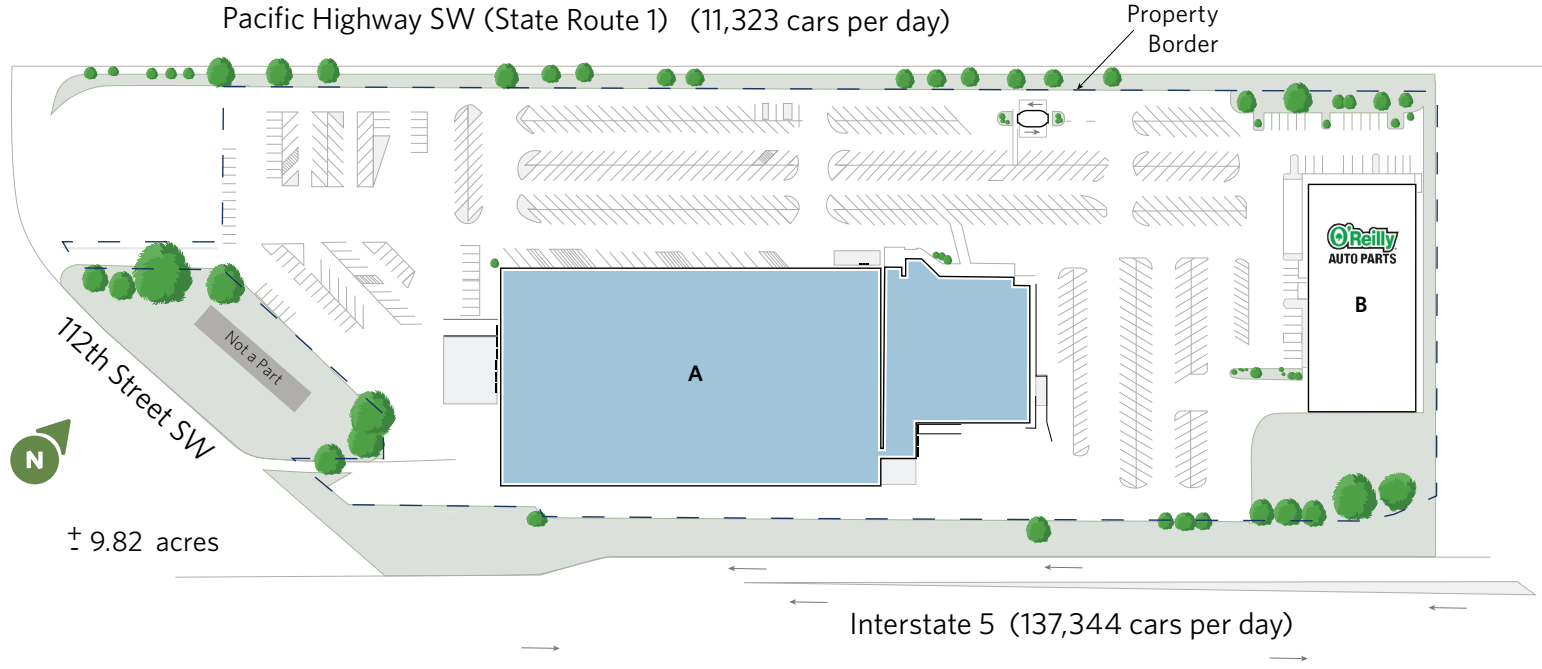

LAKWOOD

10901 & 11013 Pacific Highway Southwest, Lakewood, WA 98499

For information:

David Cahill

E: david.cahill@am.jll.com

P: 855-877-7026

UNIT	TENANT	SQ. FT.
A	Available	128,280
B	O'Reilly Auto Parts	30,050

Total Square Feet: 158,330