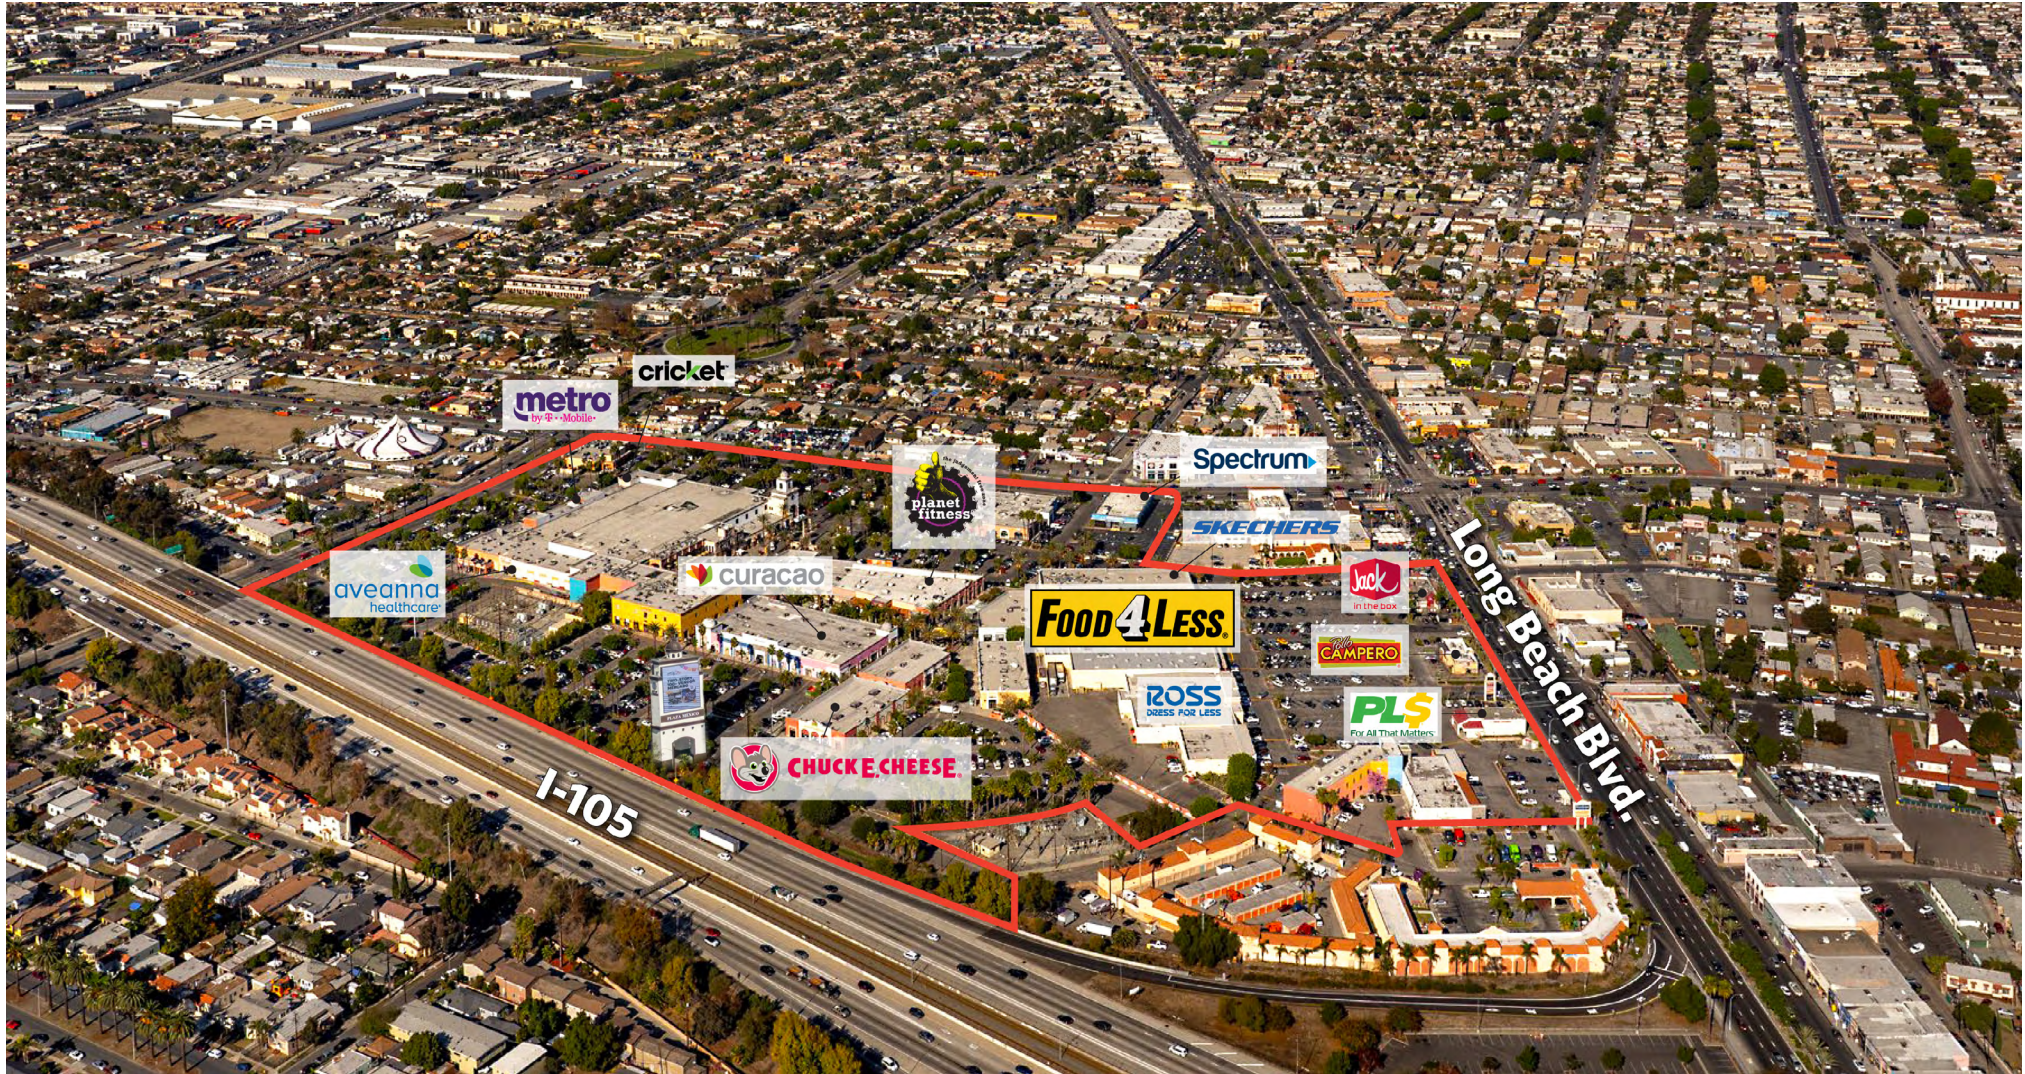

PLAZA MEXICO

3100 East Imperial Highway/11201-11389 Long Beach Boulevard, Lynwood, CA 90262

□ LOS ANGELES, CA

PLAZA MEXICO

3100 East Imperial Highway/11201-11389 Long Beach Boulevard, Lynwood, CA 90262

For information: **Alex Nazari**
Ivan Aguilera

| UNIT | TENANT | SQ. FT. |
|-------------------------|--------------------------------|--------------|
| Building 3150(A) | | |
| A100 | Ojos Locos Sports Cantina | 7,942 |
| A101 | Princessa Perfumes Y Cosmetics | 530 |
| A102 | Candle Light Bakery | 1,455 |
| A105 | Airbrush Station | 462 |
| A106 | Wedding Chapel | 501 |
| A107 | Legal Service | 783 |
| A108 | Available | 570 |
| A109 | Available | 600 |
| A110 | Rosie's Beauty Supply | 851 |
| A112 | Militar's Cut Unisex | 504 |
| A113 | Available | 564 |
| A201 | Mean Chix | 663 |
| A202-1 | Dulce Vida | 423 |
| A202-2 | Plaza Mexico Optometry | 604 |
| A203 | First Aid Urgent Care | 1,257 |
| A204 | La Huasteca | 3,576 |
| A206 | Family Healthcare Center | 2,500 |
| A207 | Sang Gyu Shin | 2,223 |
| Building 3160(B) | | |
| B100 | Curacao | 27,381 |
| B101 | Don Roberto Jeweler's | 1,020 |
| B102 | Available | 1,209 |
| B103 | Available | 1,171 |