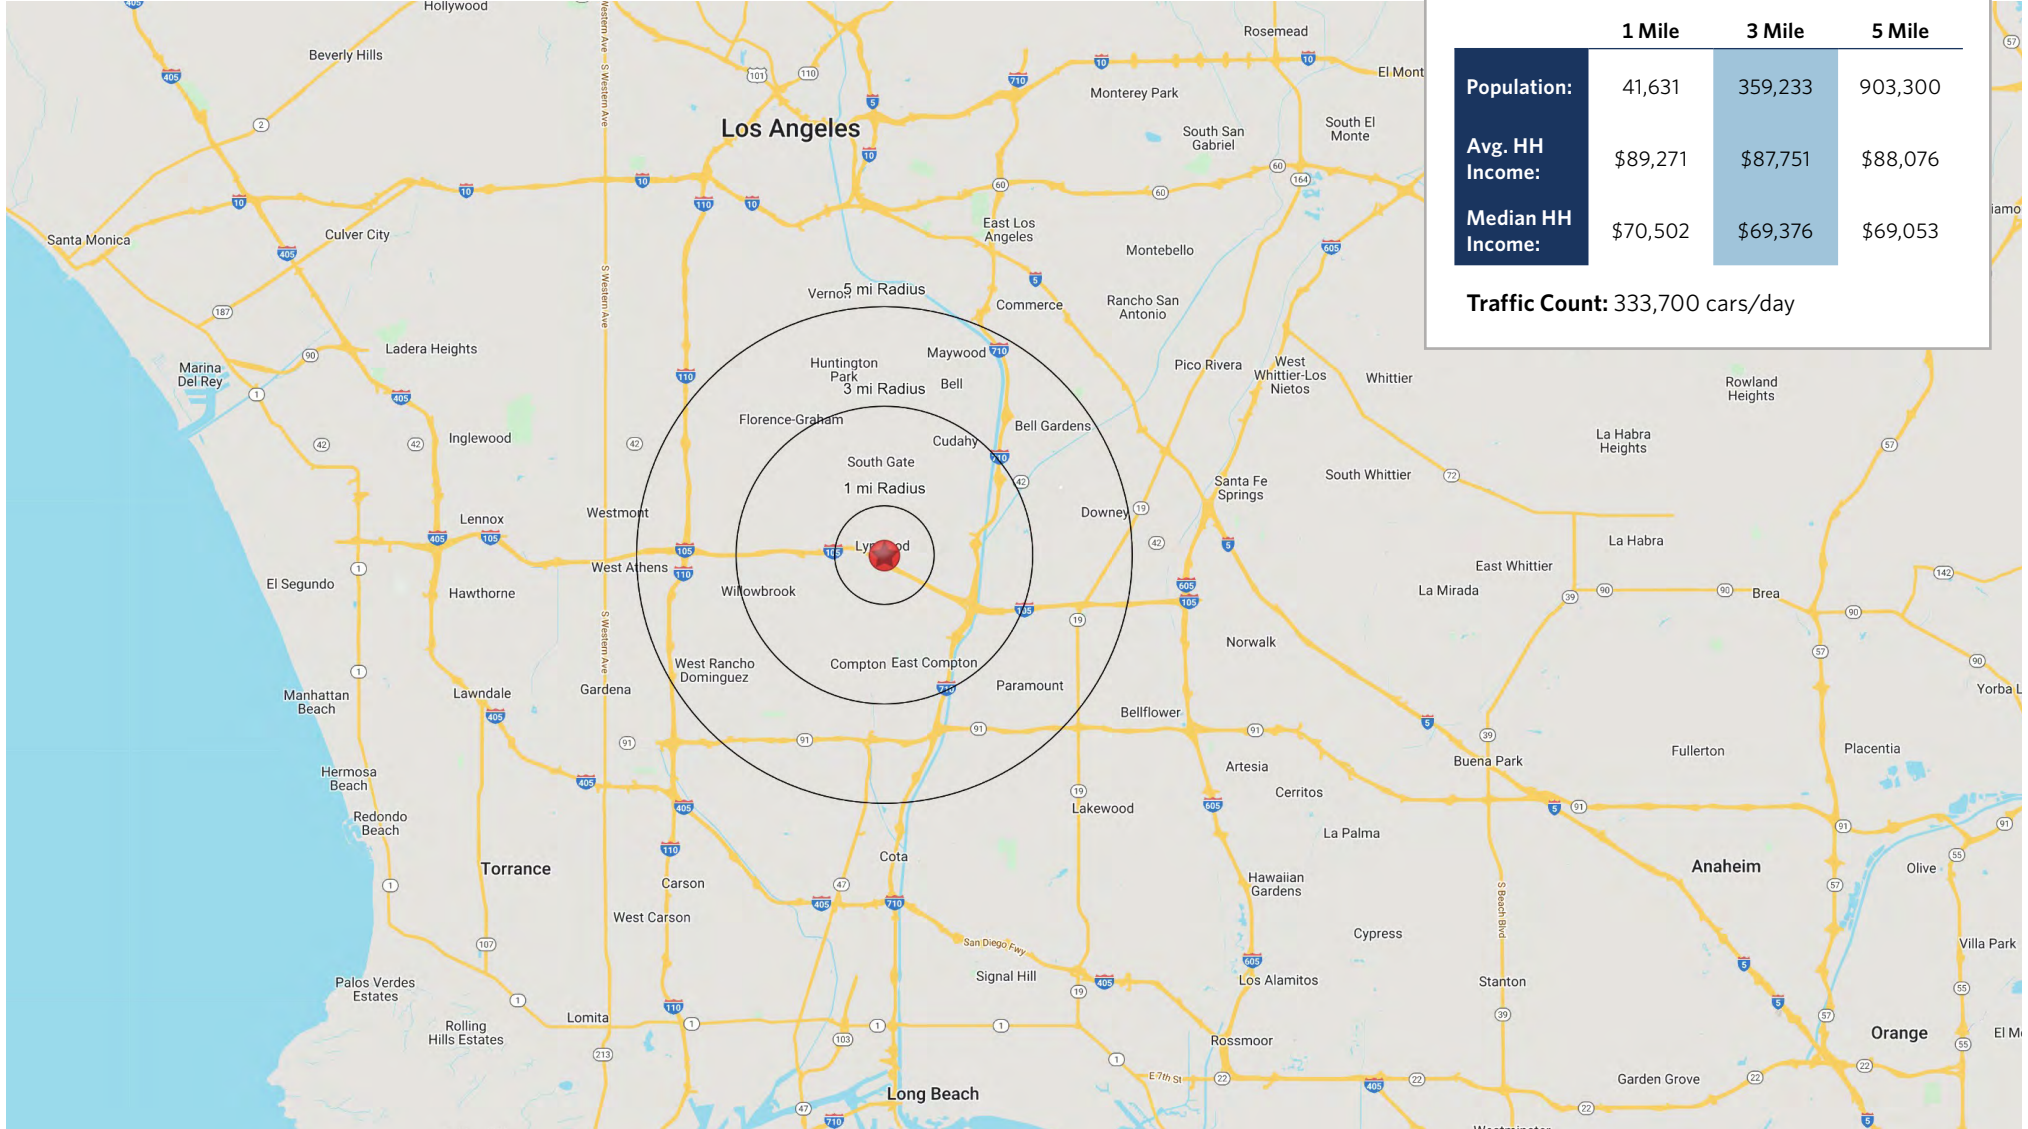

PLAZA MEXICO

3100 East Imperial Highway/11201-11389 Long Beach Boulevard, Lynwood, CA 90262

PLAZA MEXICO

3100 East Imperial Highway/11201-11389 Long Beach Boulevard, Lynwood, CA 90262