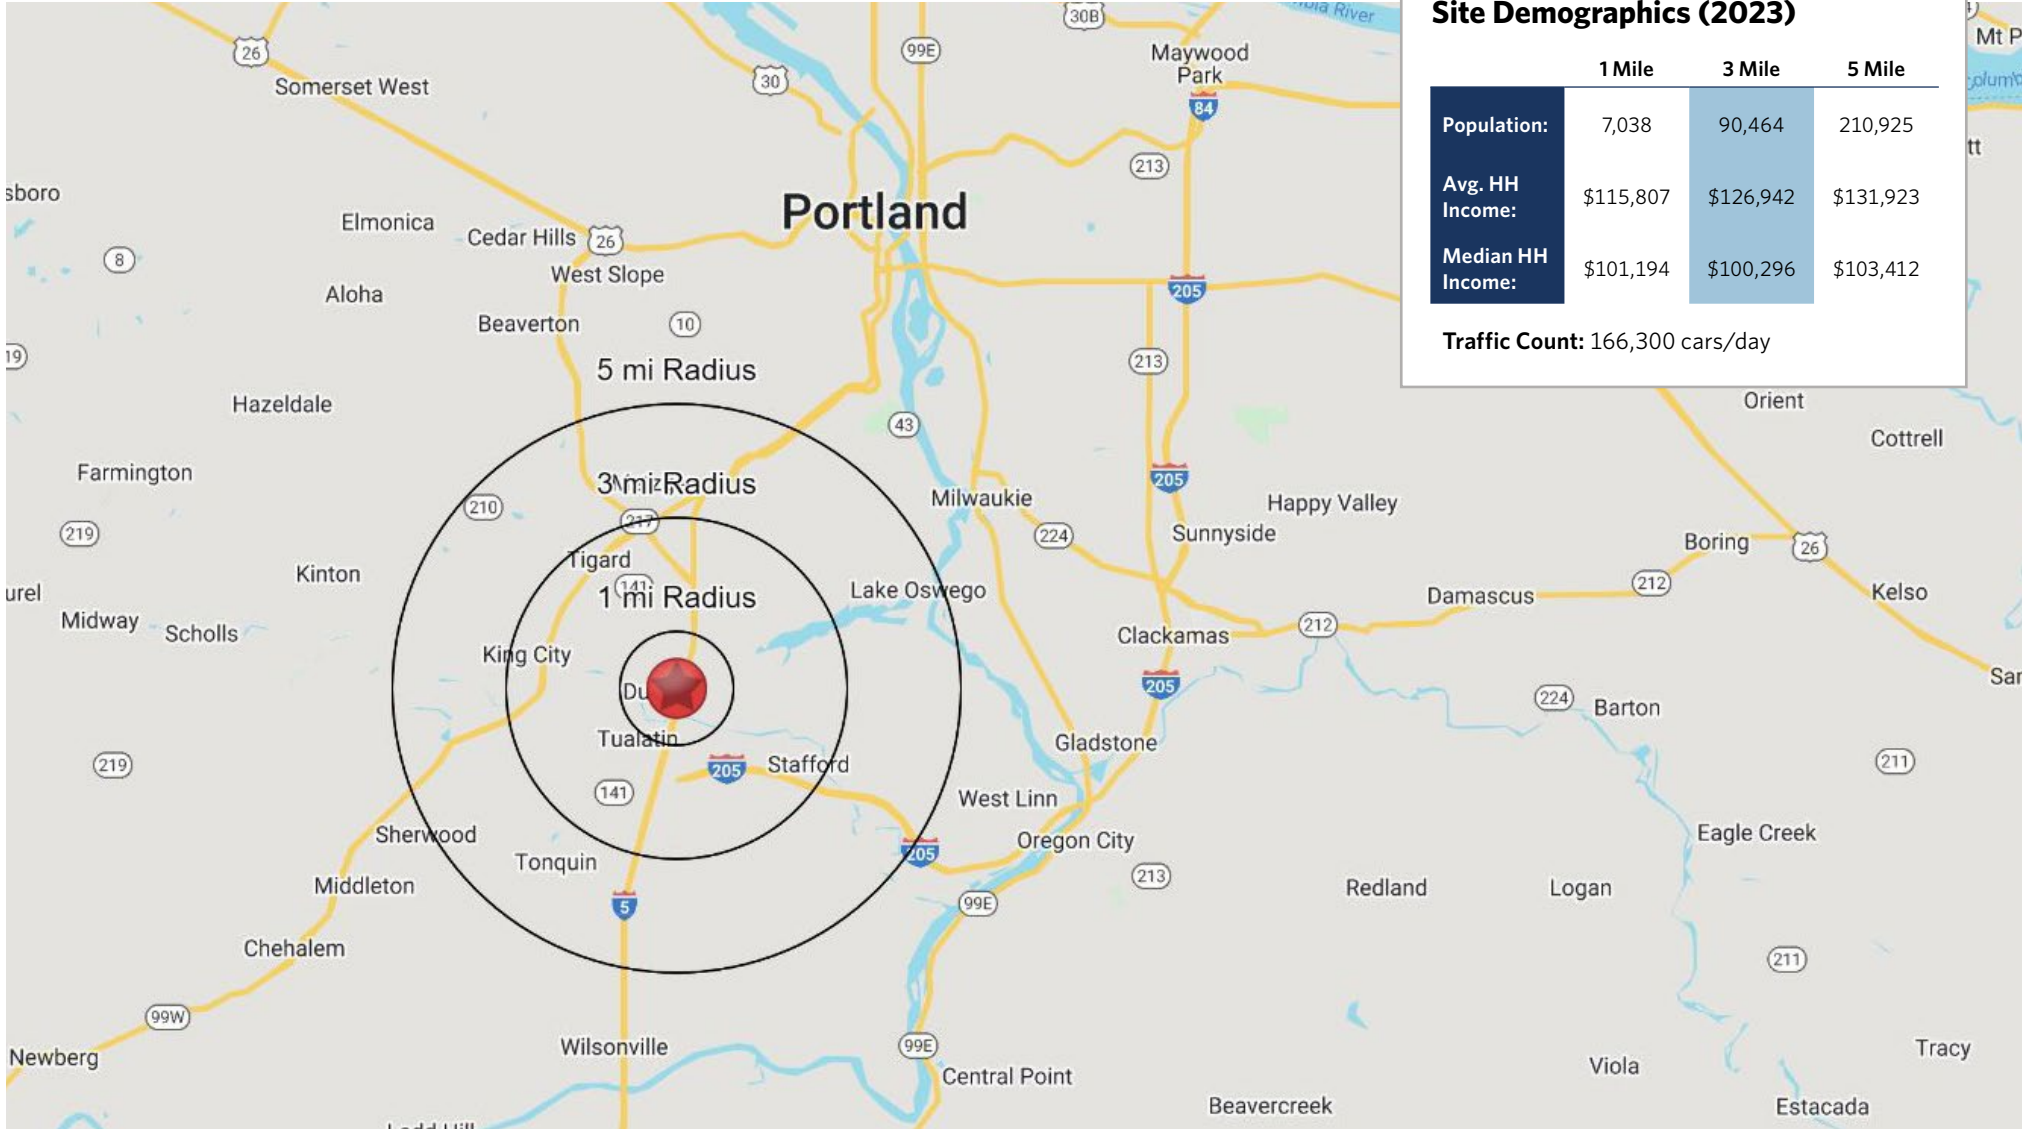

THE POINTE AT BRIDGEPORT

7104-7192 SW Hazel Fern Road, Tualatin, OR 97224

THE POINTE AT BRIDGEPORT

7104-7192 SW Hazel Fern Road, Tualatin, OR 97224

THE POINTE AT BRIDGEPORT

7104-7192 SW Hazel Fern Road, Tualatin, OR 97224

Total Square Feet: 48,556

THE POINTE AT BRIDGEPORT

7104-7192 SW Hazel Fern Road, Tualatin, OR 97224

THE POINTE AT BRIDGEPORT

7104-7192 SW Hazel Fern Road, Tualatin, OR 97224