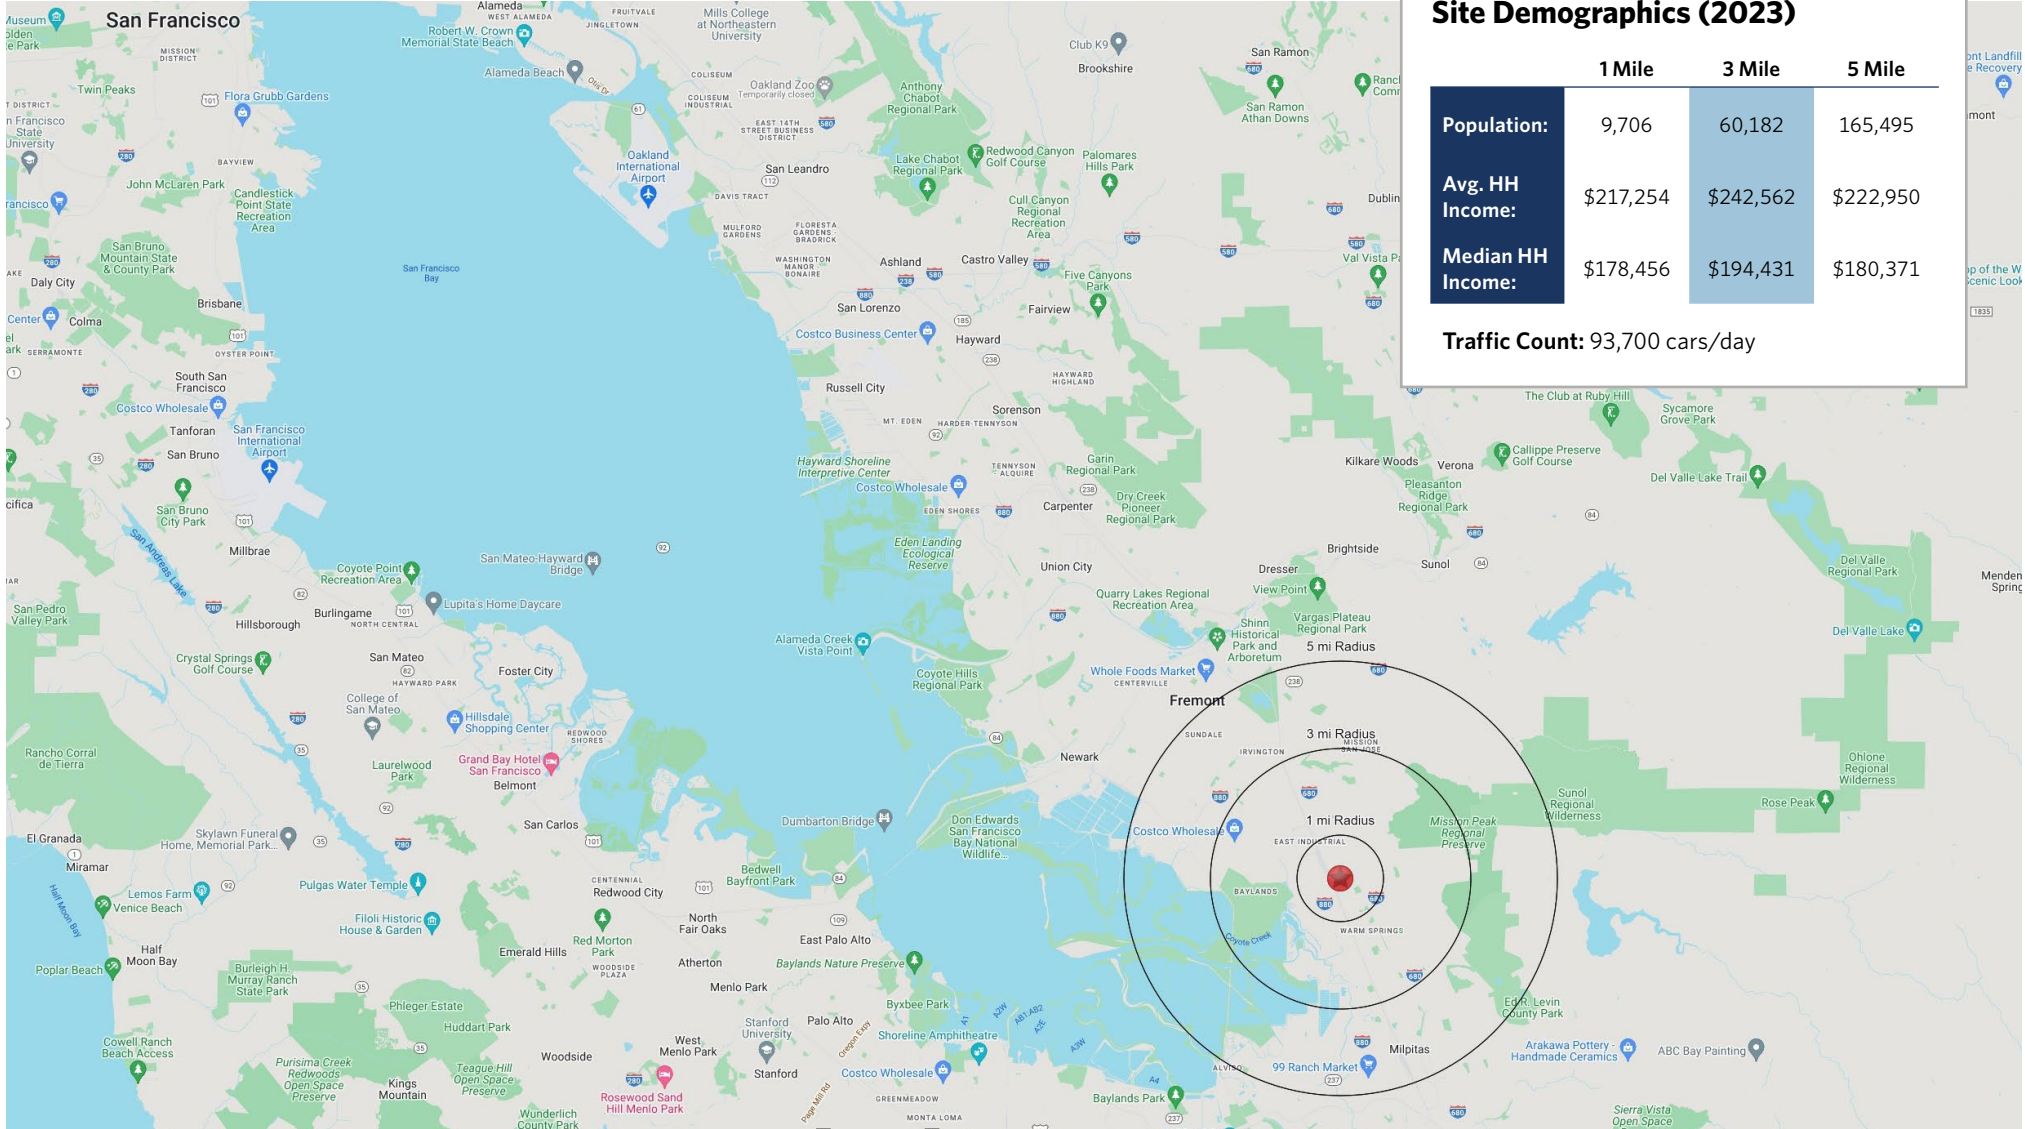

FREMONT TOWN CENTER

46848 Mission Boulevard, Fremont, CA 94539

FREMONT TOWN CENTER

46848 Mission Boulevard, Fremont, CA 94539