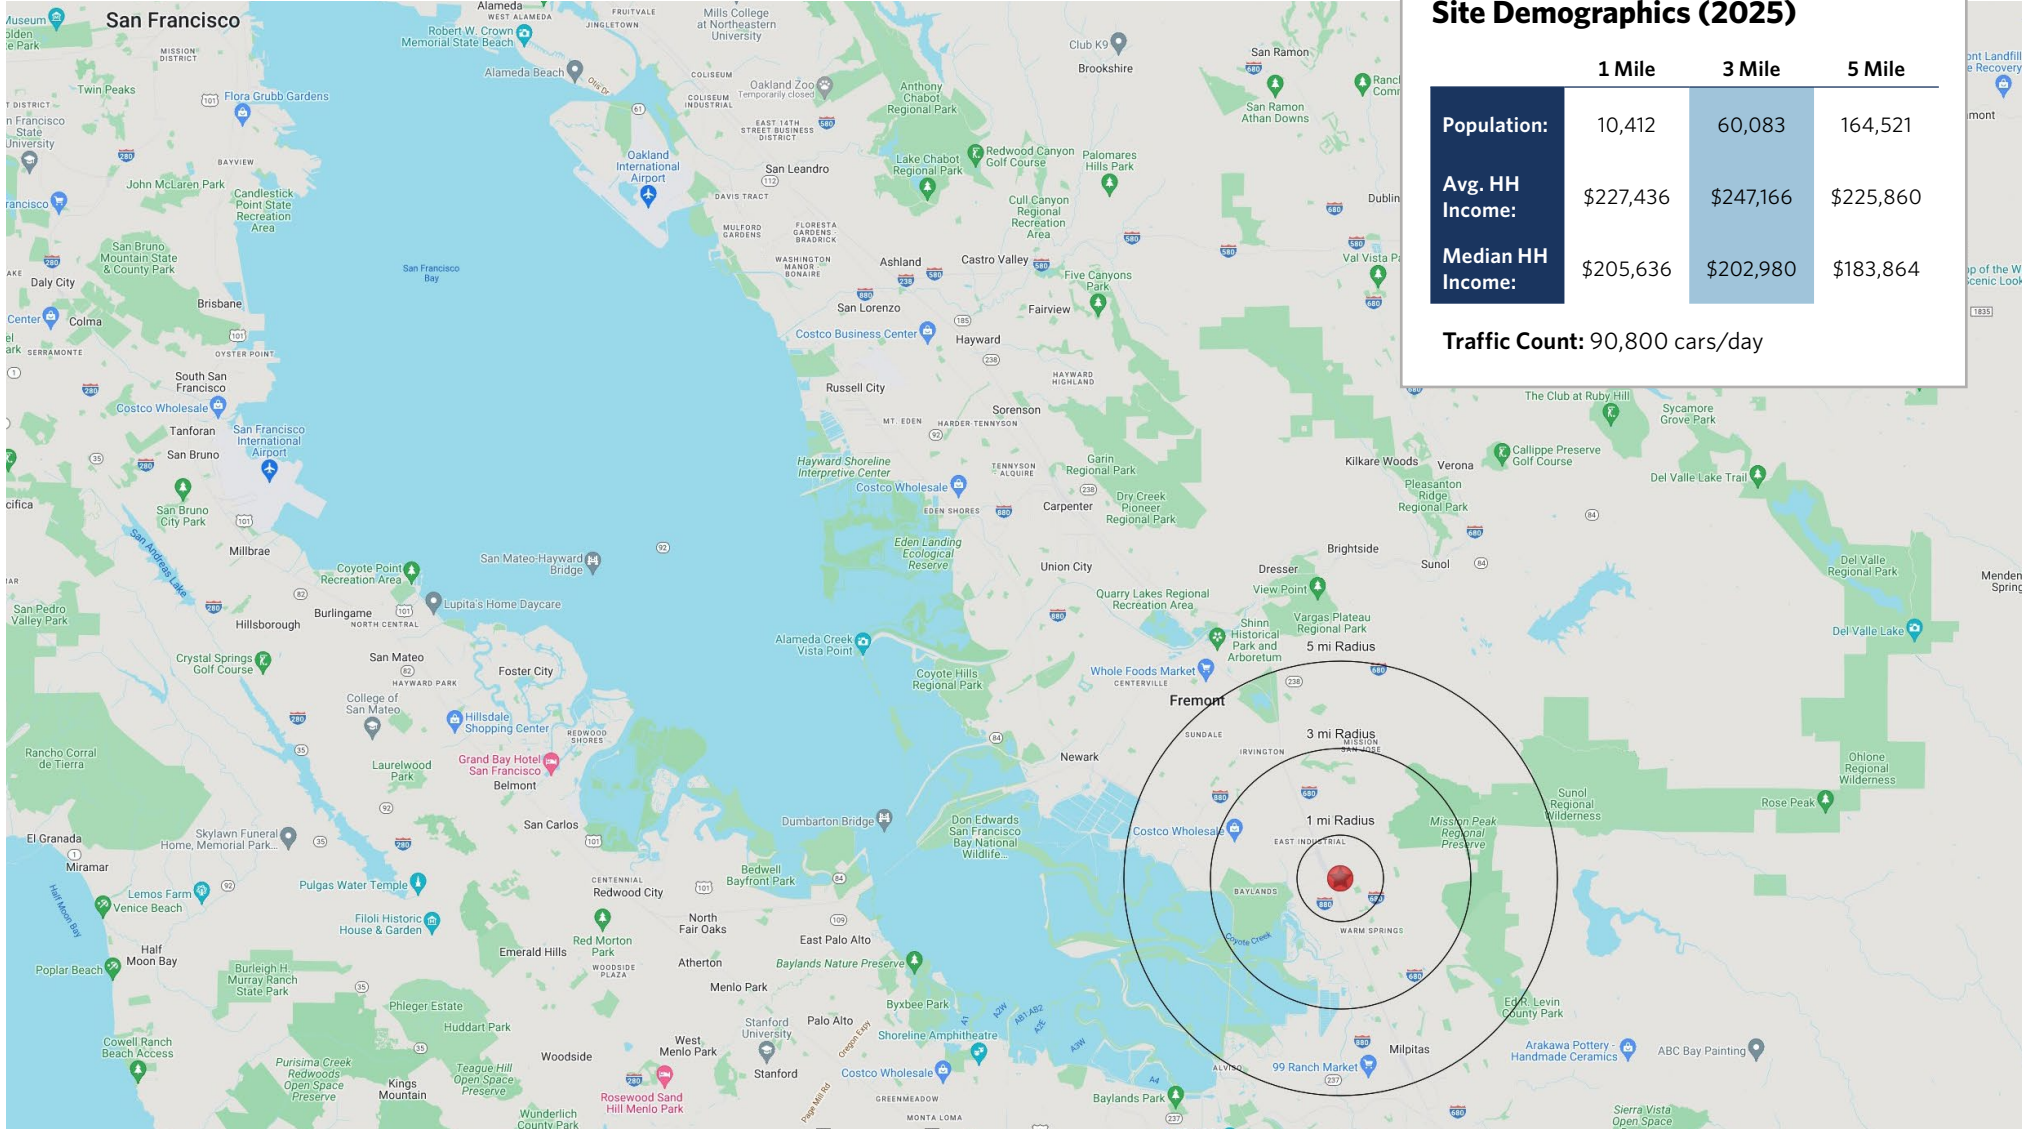

FREMONT TOWN CENTER

46848 Mission Boulevard, Fremont, CA 94539