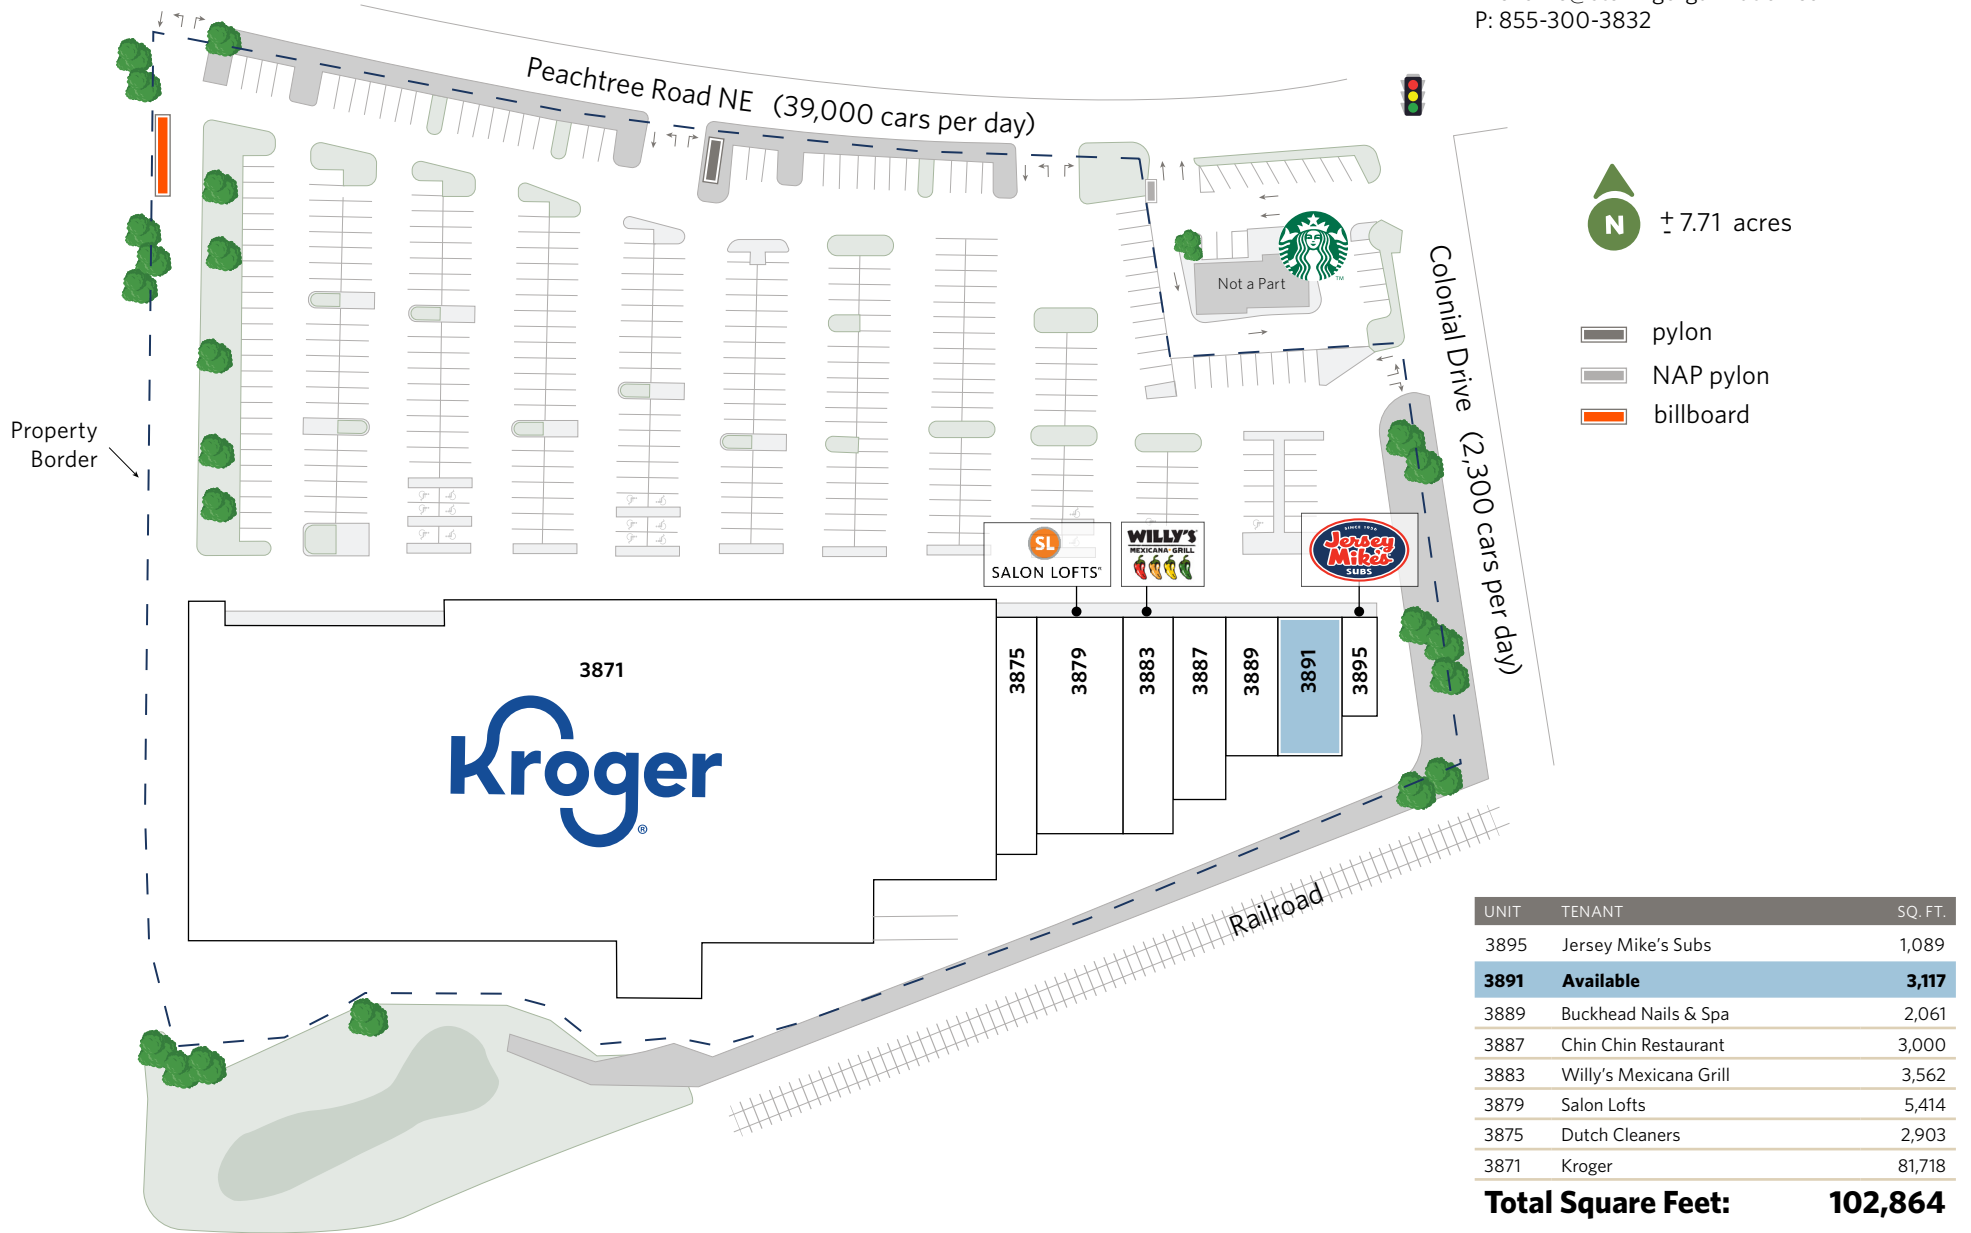

□ ATLANTA, GA

MARKETPLACE AT BUCKHEAD

3871-3895 Peachtree Road NE, Atlanta, GA 30319

MARKETPLACE AT BUCKHEAD

3871-3895 Peachtree Road NE, Atlanta, GA 30319

MARKETPLACE AT BUCKHEAD

3871-3895 Peachtree Road NE, Atlanta, GA 30319

For information:

Caroline Horne

E: chorne@sterlingorganization.com

P: 855-300-3832

- pylon
- NAP pylon
- billboard

MARKETPLACE AT BUCKHEAD

3871-3895 Peachtree Road NE, Atlanta, GA 30319

Site Demographics (2026)

	1 Mile	3 Mile	5 Mile
Population:	19,828	147,705	318,429
Avg. HH Income:	\$220,471	\$180,812	\$191,536
Median HH Income:	\$143,533	\$126,572	\$129,807

Traffic Count: 41,300 cars/day