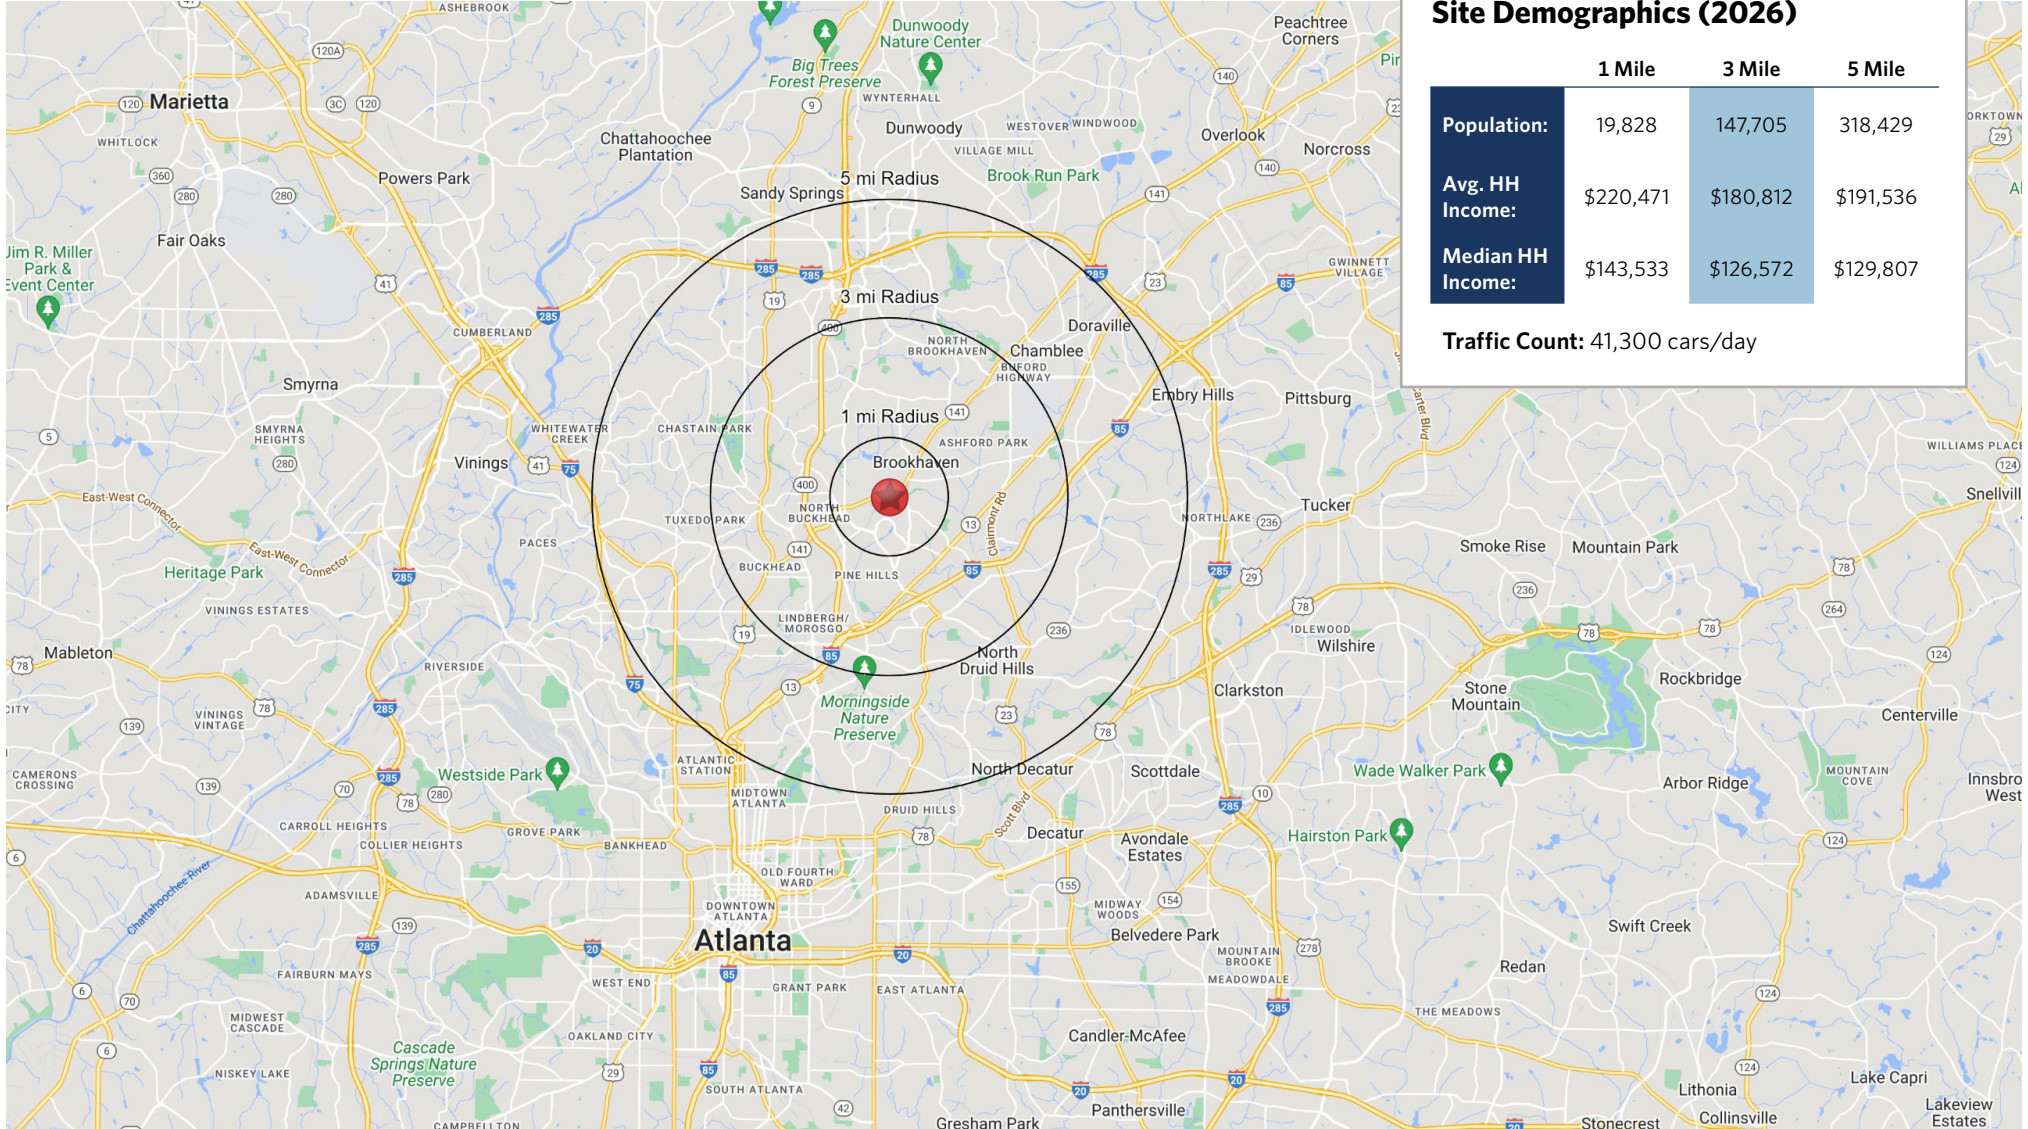

MARKETPLACE AT BUCKHEAD

3871-3895 Peachtree Road NE, Atlanta, GA 30319

Site Demographics (2026)

	1 Mile	3 Mile	5 Mile
Population:	19,828	147,705	318,429
Avg. HH Income:	$220,471	$180,812	$191,536
Median HH Income:	$143,533	$126,572	$129,807

Traffic Count: 41,300 cars/day