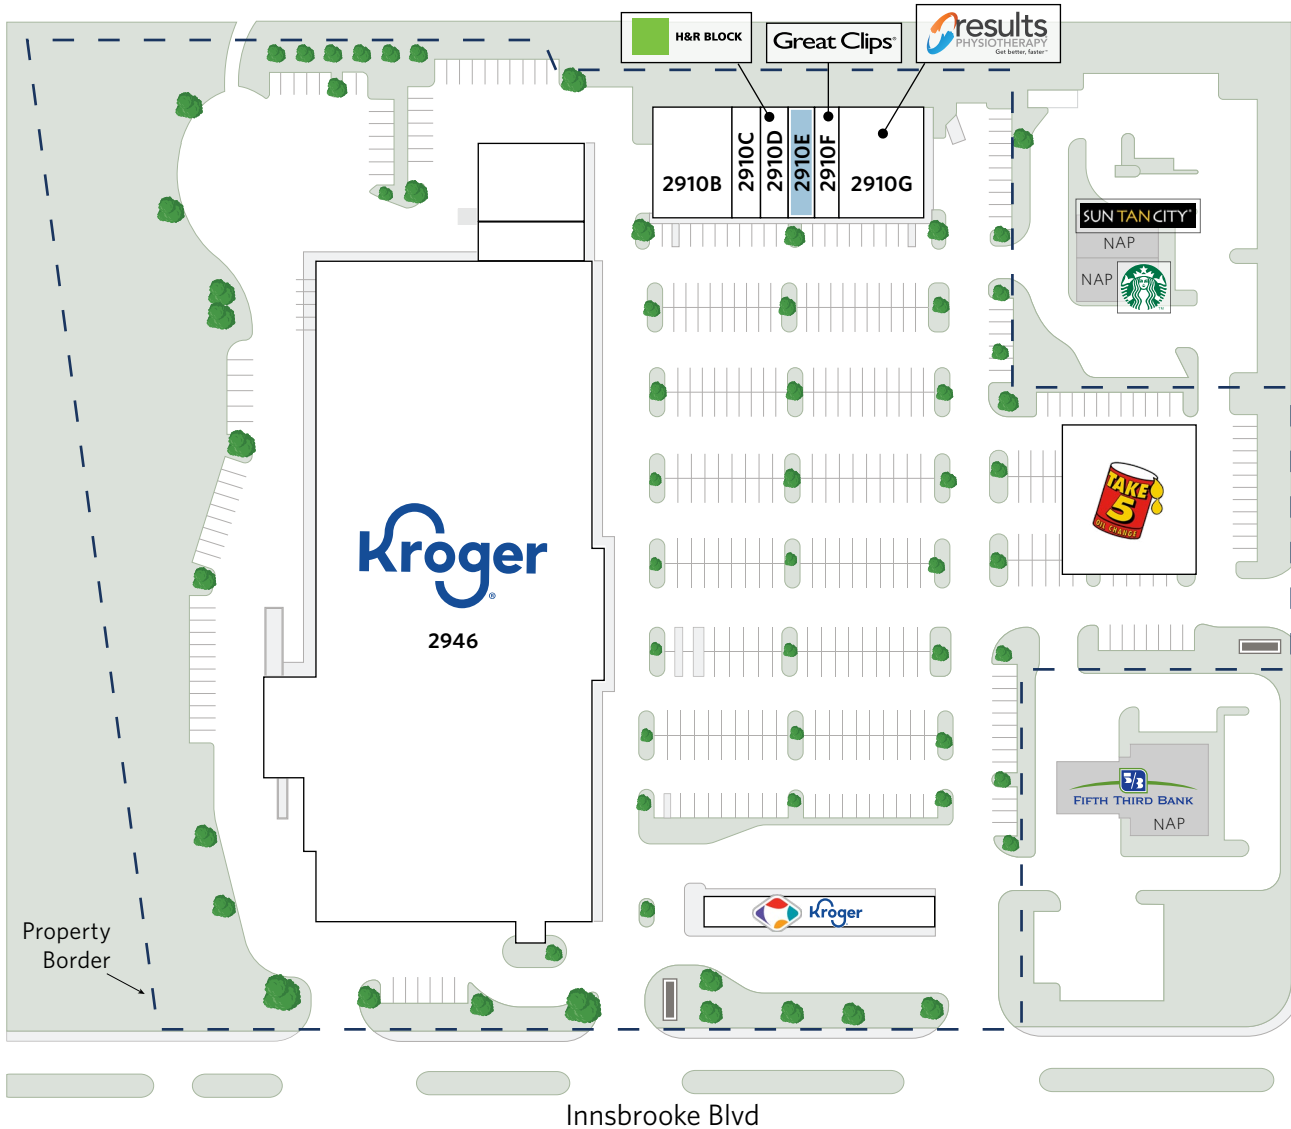

INNSBROOKE TOWNE SQUARE

2906-2946 South Church Street, Murfreesboro, TN 37127

±11.94 acres
 pylon

US 231 Church Street (31,600 cars per day)

UNIT	TENANT	SQ. FT.
2946	Kroger (G/L)	94,274
2910B	Barfield Clinic	4,171
2910C	Perfect Nails	1,400
2910D	H&R Block	1,400
2910E	Available	1,400
2910F	Great Clips	1,400
2910G	Results Physiotherapy	4,200