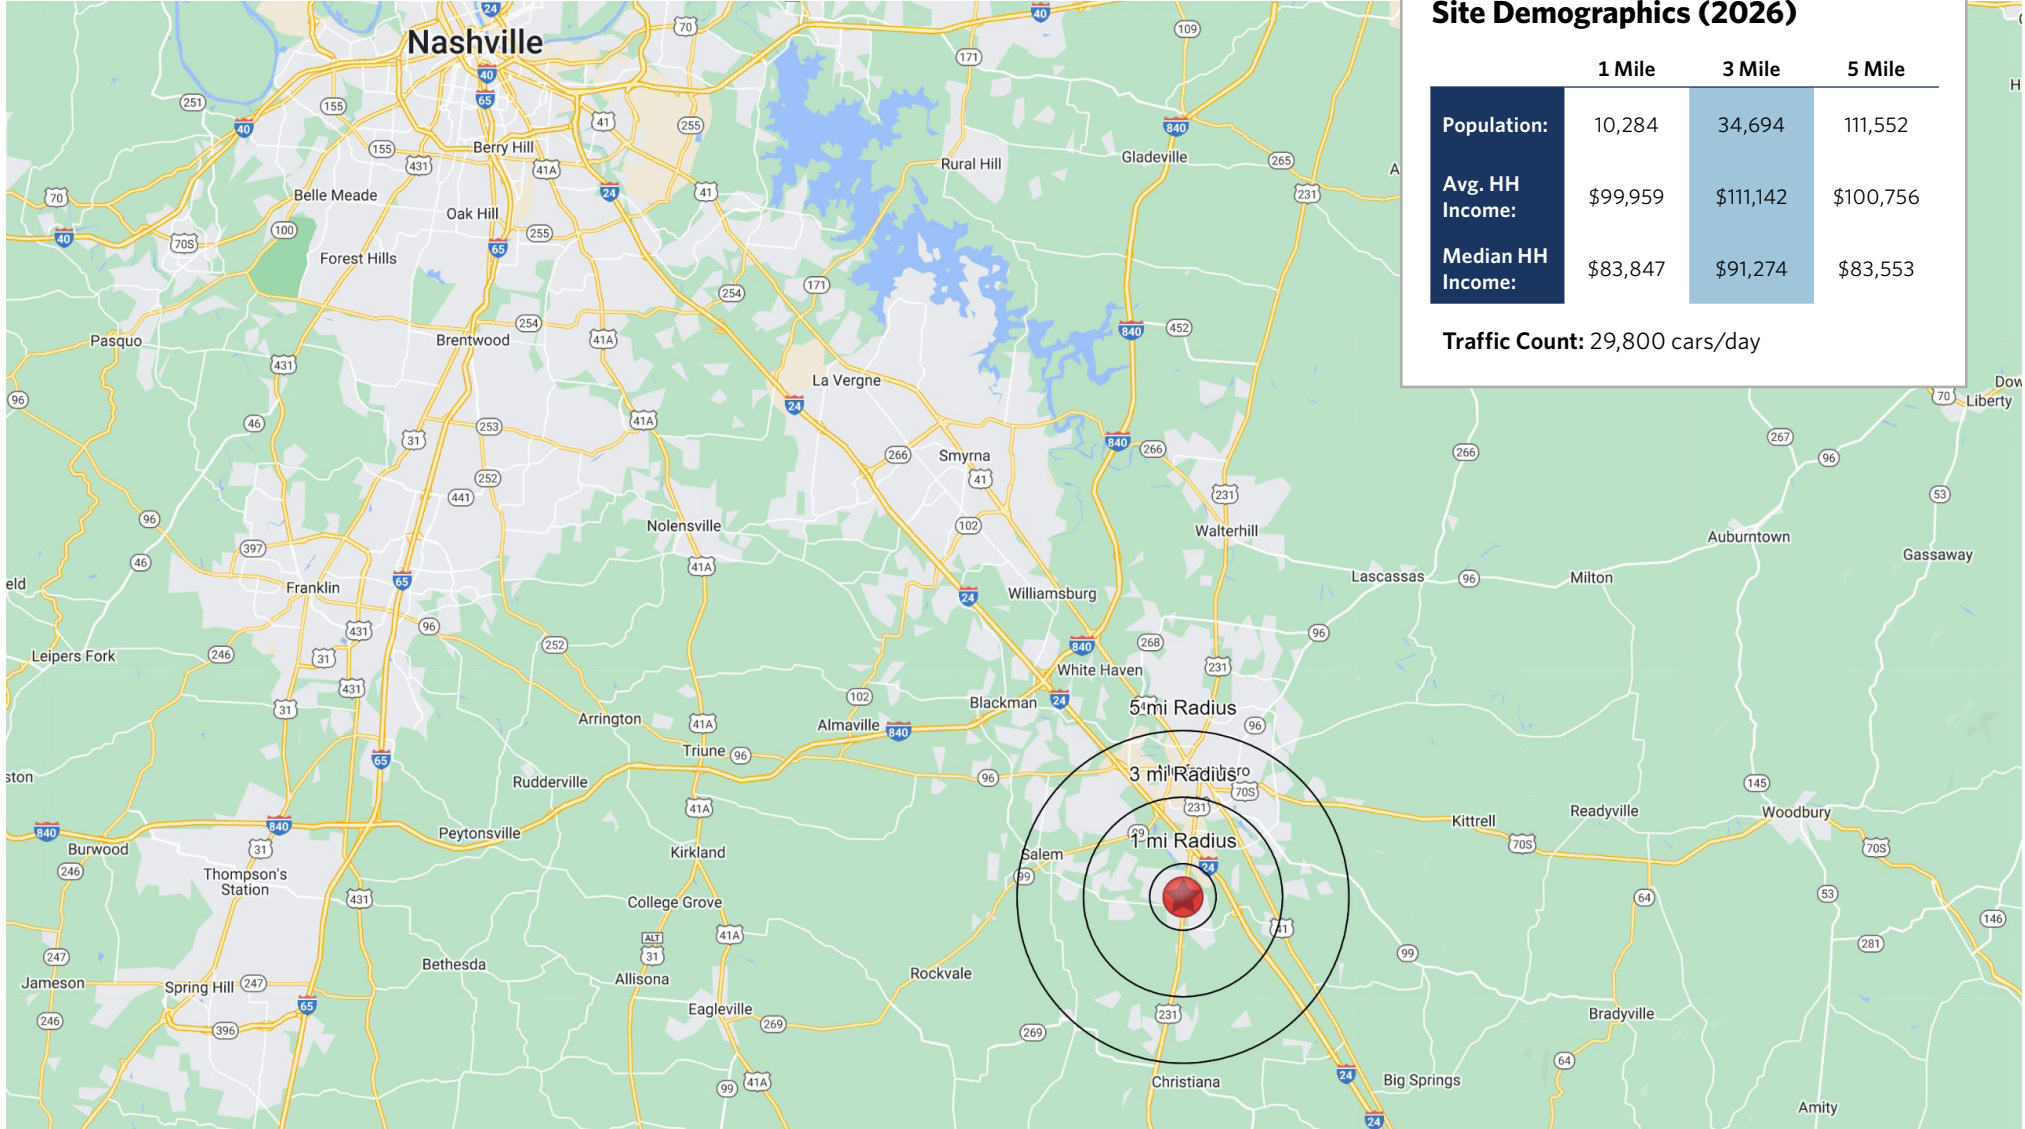

INNSBROOKE TOWNE SQUARE

2906-2946 South Church Street, Murfreesboro, TN 37127