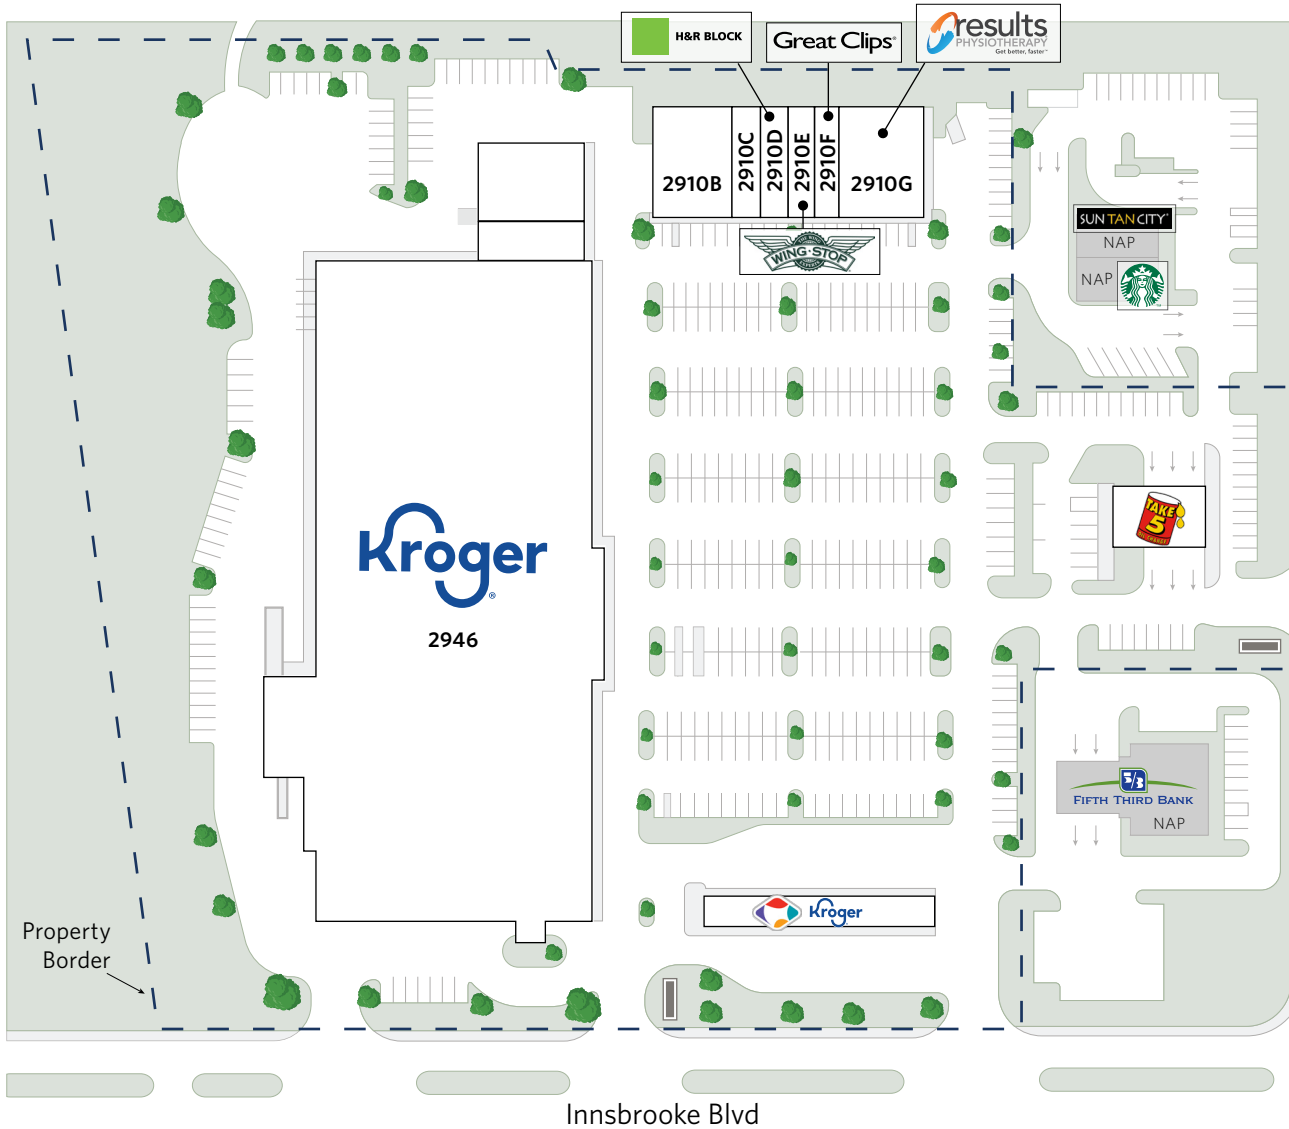

INNSBROOKE TOWNE SQUARE

2906-2946 South Church Street, Murfreesboro, TN 37127

INNSBROOKE TOWNE SQUARE

2906-2946 South Church Street, Murfreesboro, TN 37127

INNSBROOKE TOWNE SQUARE

2906-2946 South Church Street, Murfreesboro, TN 37127

±11.94 acres
 pylon

US 231 Church Street (29,800 cars per day)

UNIT	TENANT	SQ. FT.
2946	Kroger (G/L)	94,274
2910B	Barfield Clinic	4,171
2910C	Perfect Nails	1,400
2910D	H&R Block	1,400
2910E	Wingstop	1,400
2910F	Great Clips	1,400
2910G	Results Physiotherapy	4,200