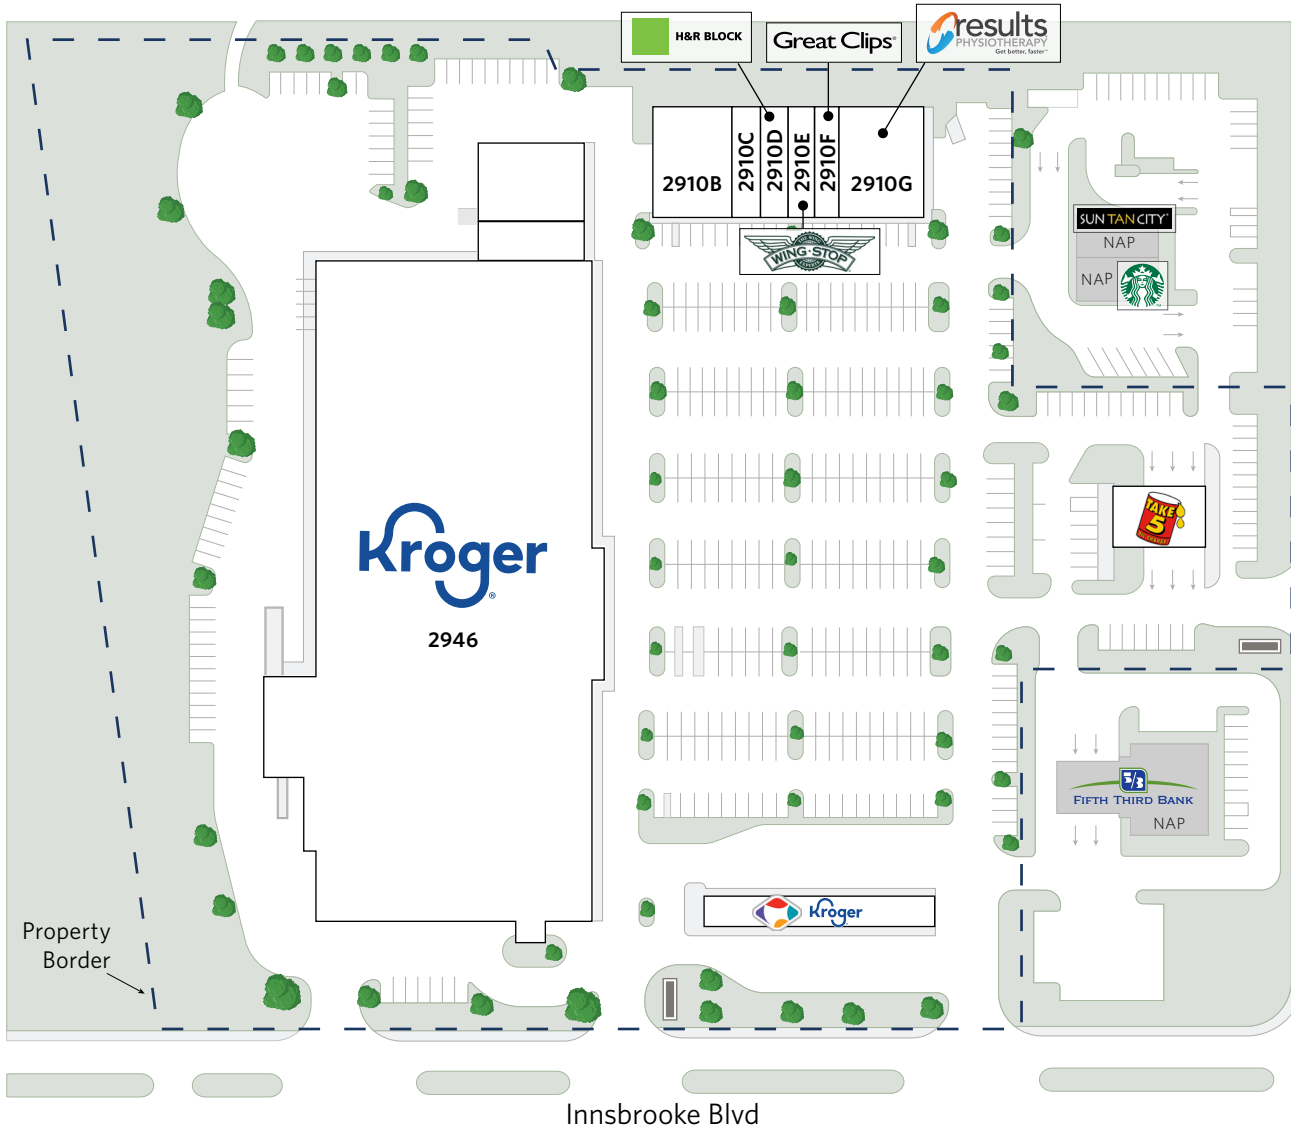

INNSBROOKE TOWNE SQUARE

2906-2946 South Church Street, Murfreesboro, TN 37127

±11.94 acres

— pylon

UNIT	TENANT	SQ. FT.
2946	Kroger (G/L)	94,274
2910B	Barfield Clinic	4,171
2910C	Perfect Nails	1,400
2910D	H&R Block	1,400
2910E	Wingstop	1,400
2910F	Great Clips	1,400
2910G	Results Physiotherapy	4,200

Total Square Feet: 108,245

US 231 Church Street (29,800 cars per day)

For information:

Luke Sementa

E: lsementa@sterlingorganization.com

P: 855-505-7239