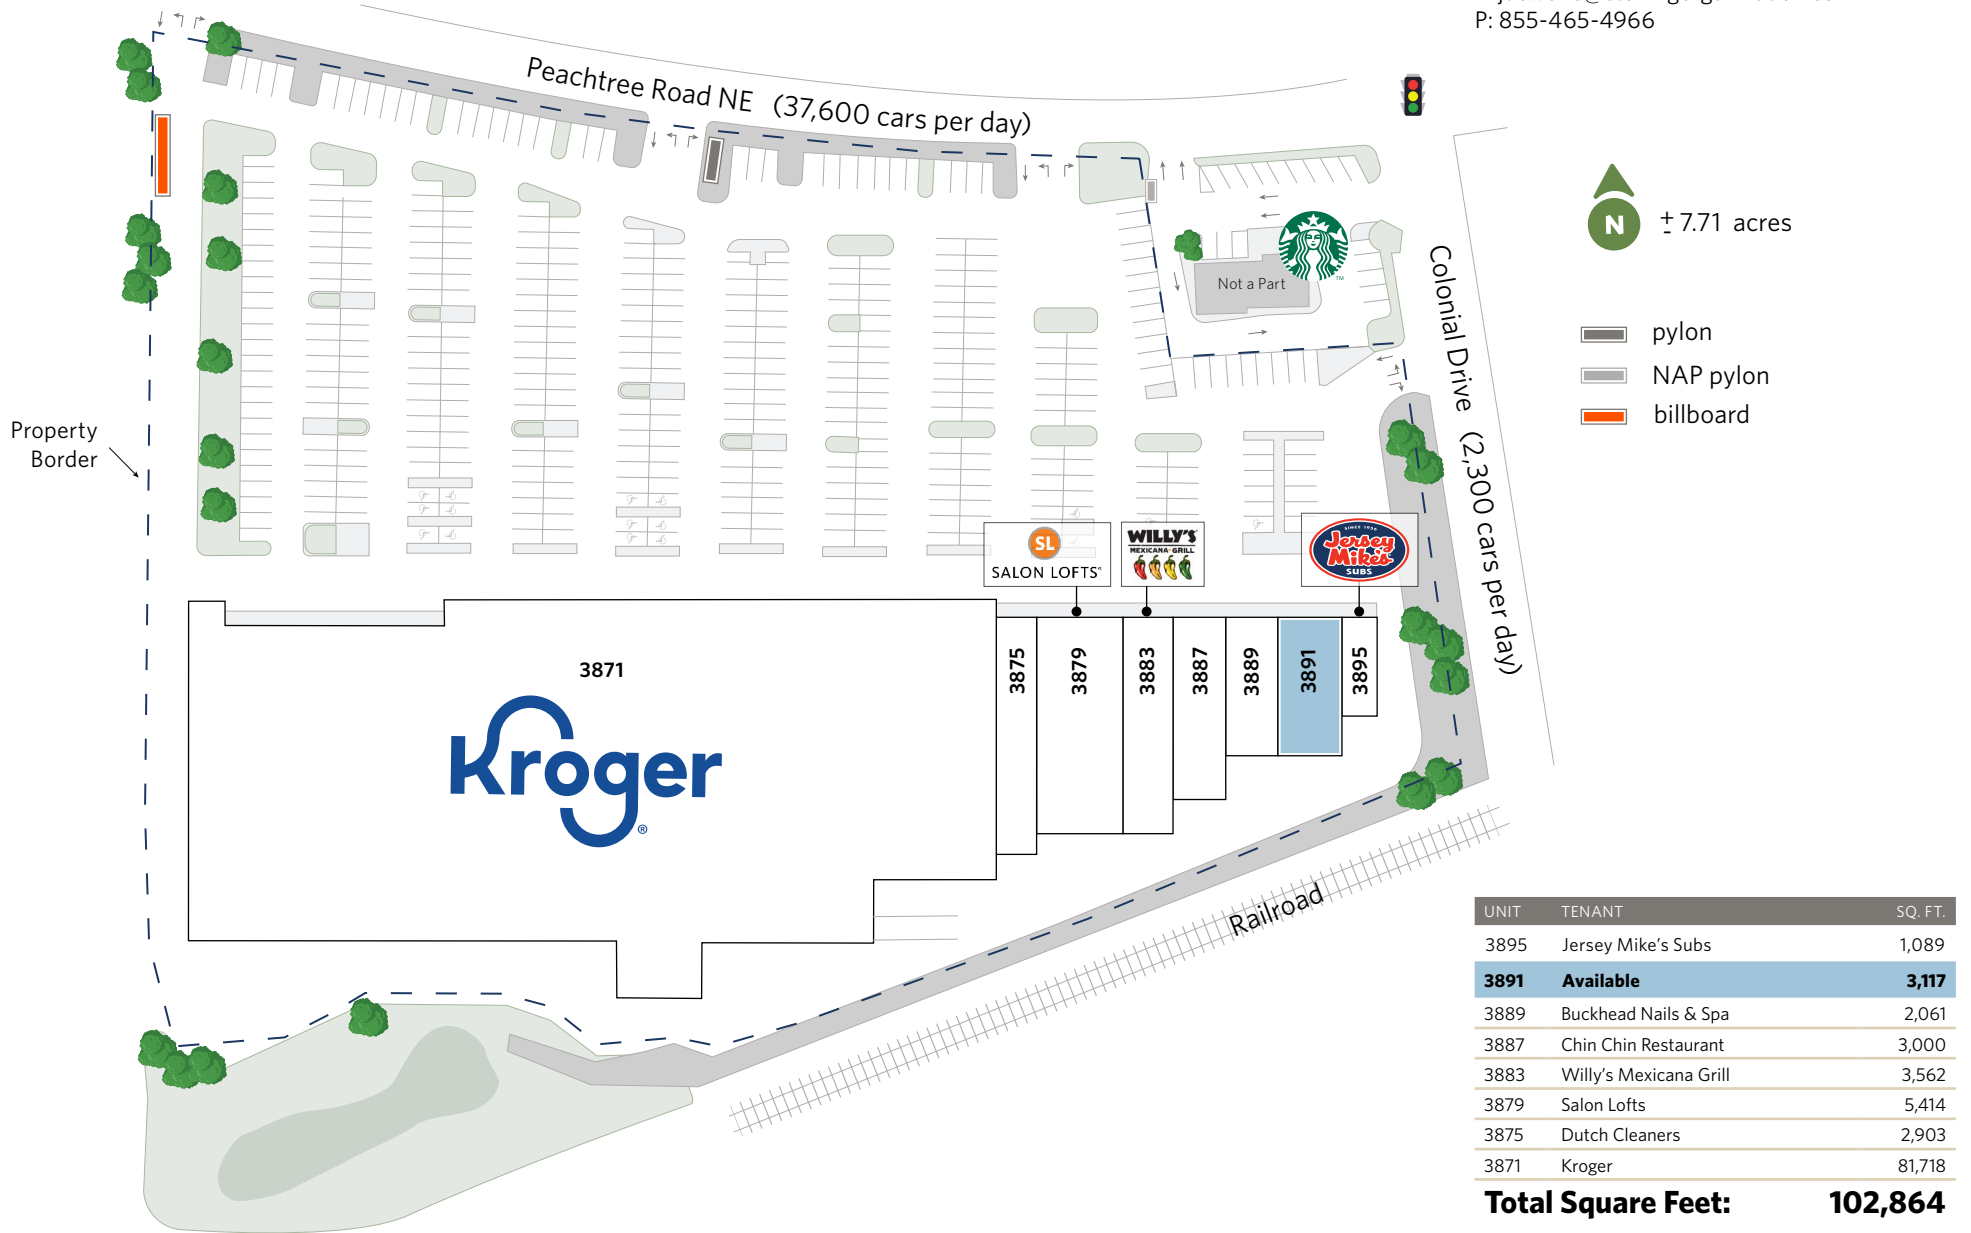

□ ATLANTA, GA

MARKETPLACE AT BUCKHEAD

3871-3895 Peachtree Road NE, Atlanta, GA 30319

ATLANTA, GA

MARKETPLACE AT BUCKHEAD

3871-3895 Peachtree Road NE, Atlanta, GA 30319

For information: **John DeWolfe**

E: jdewolfe@sterlingorganization.com

P: 855-465-4966

June 2025

MARKETPLACE AT BUCKHEAD

3871-3895 Peachtree Road NE, Atlanta, GA 30319

For information:

John DeWolfe

E: jdewolfe@sterlingorganization.com

P: 855-465-4966

Property Border

North Arrow
± 7.71 acres

- pylon
- NAP pylon
- billboard

MARKETPLACE AT BUCKHEAD

3871-3895 Peachtree Road NE, Atlanta, GA 30319

Site Demographics (2025)

	1 Mile	3 Mile	5 Mile
Population:	19,894	147,847	315,197
Avg. HH Income:	\$226,135	\$184,542	\$190,594
Median HH Income:	\$137,174	\$122,735	\$125,730

Traffic Count: 39,900 cars/day