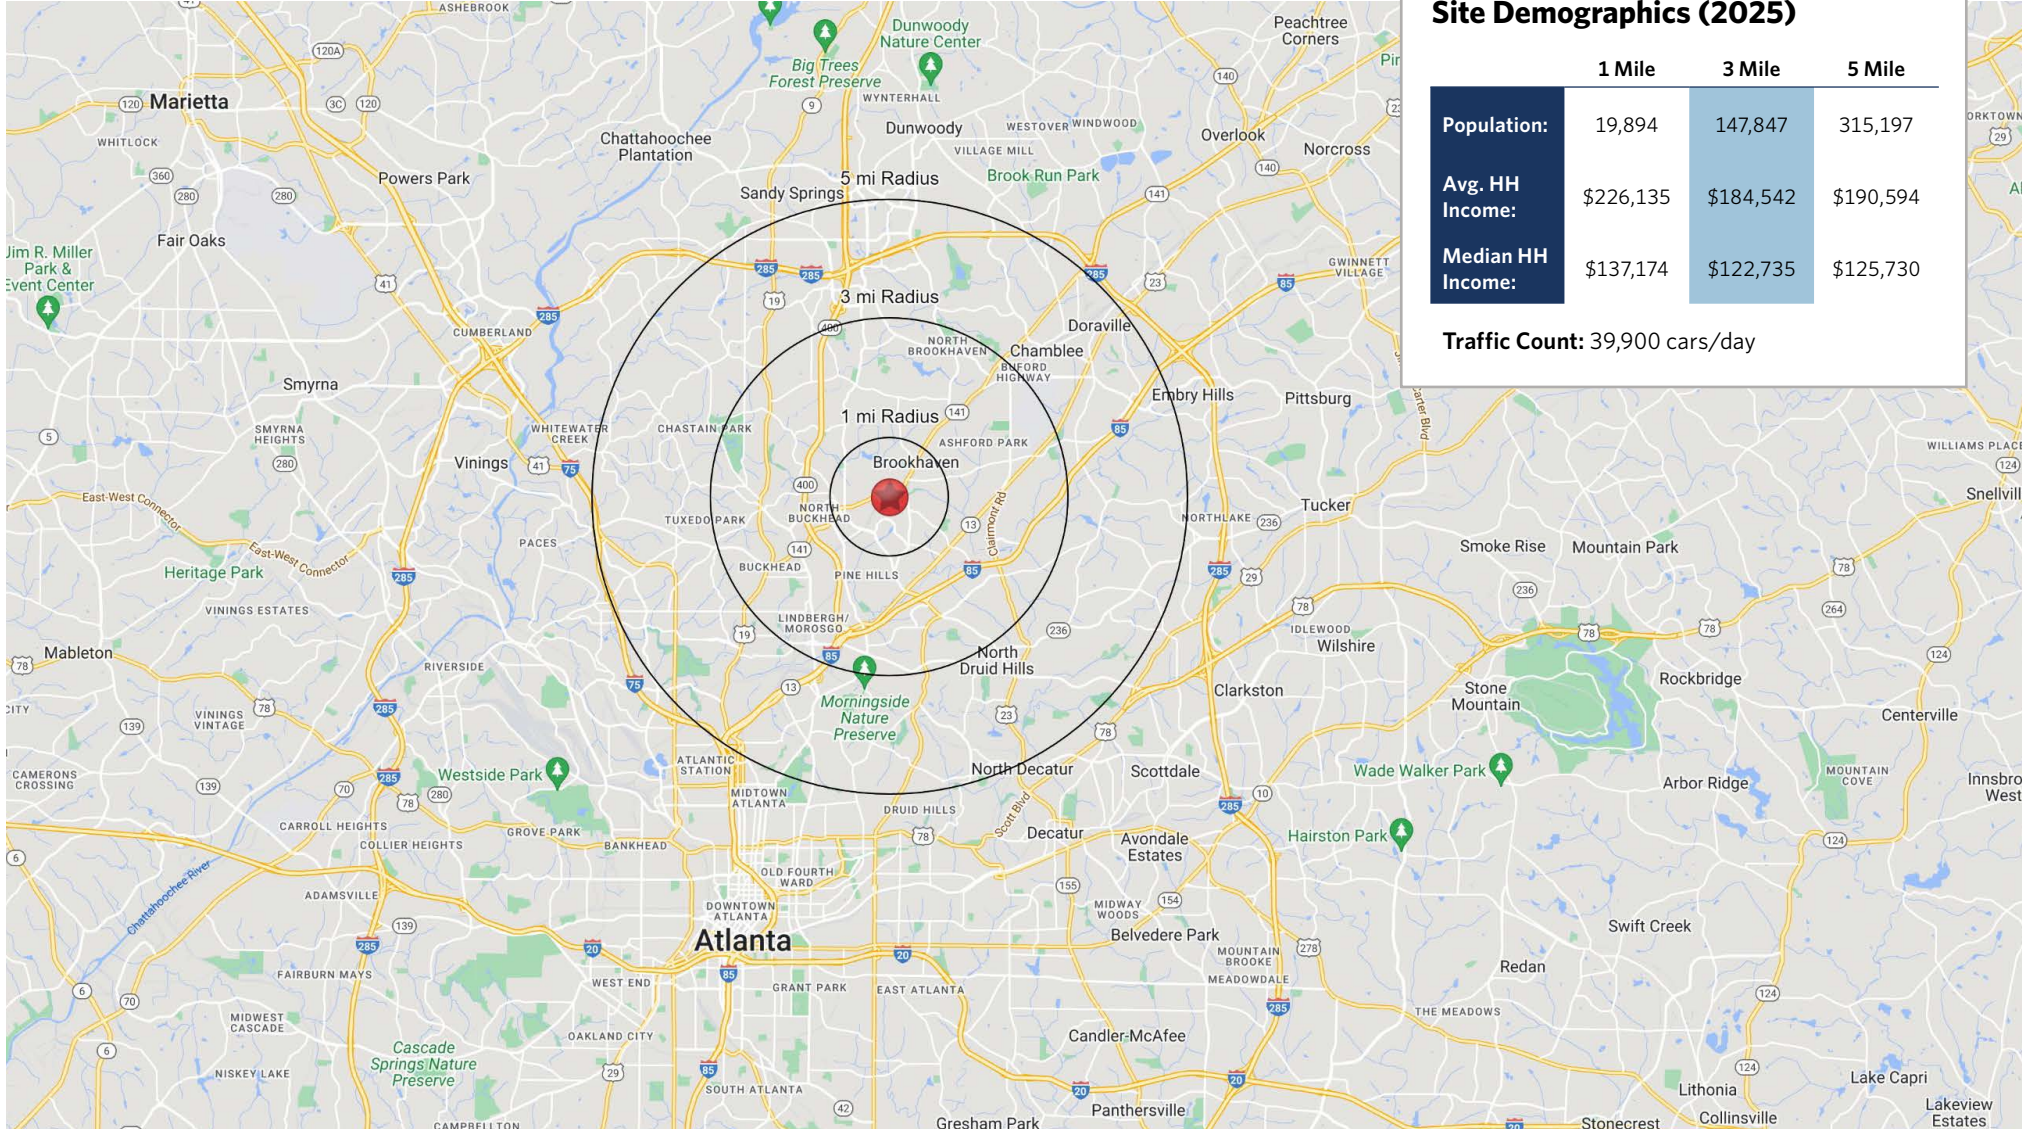

Property Border

North Arrow
± 7.71 acres

- pylon
- NAP pylon
- billboard

MARKETPLACE AT BUCKHEAD

3871-3895 Peachtree Road NE, Atlanta, GA 30319

Site Demographics (2025)

	1 Mile	3 Mile	5 Mile
Population:	19,894	147,847	315,197
Avg. HH Income:	\$226,135	\$184,542	\$190,594
Median HH Income:	\$137,174	\$122,735	\$125,730

Traffic Count: 39,900 cars/day